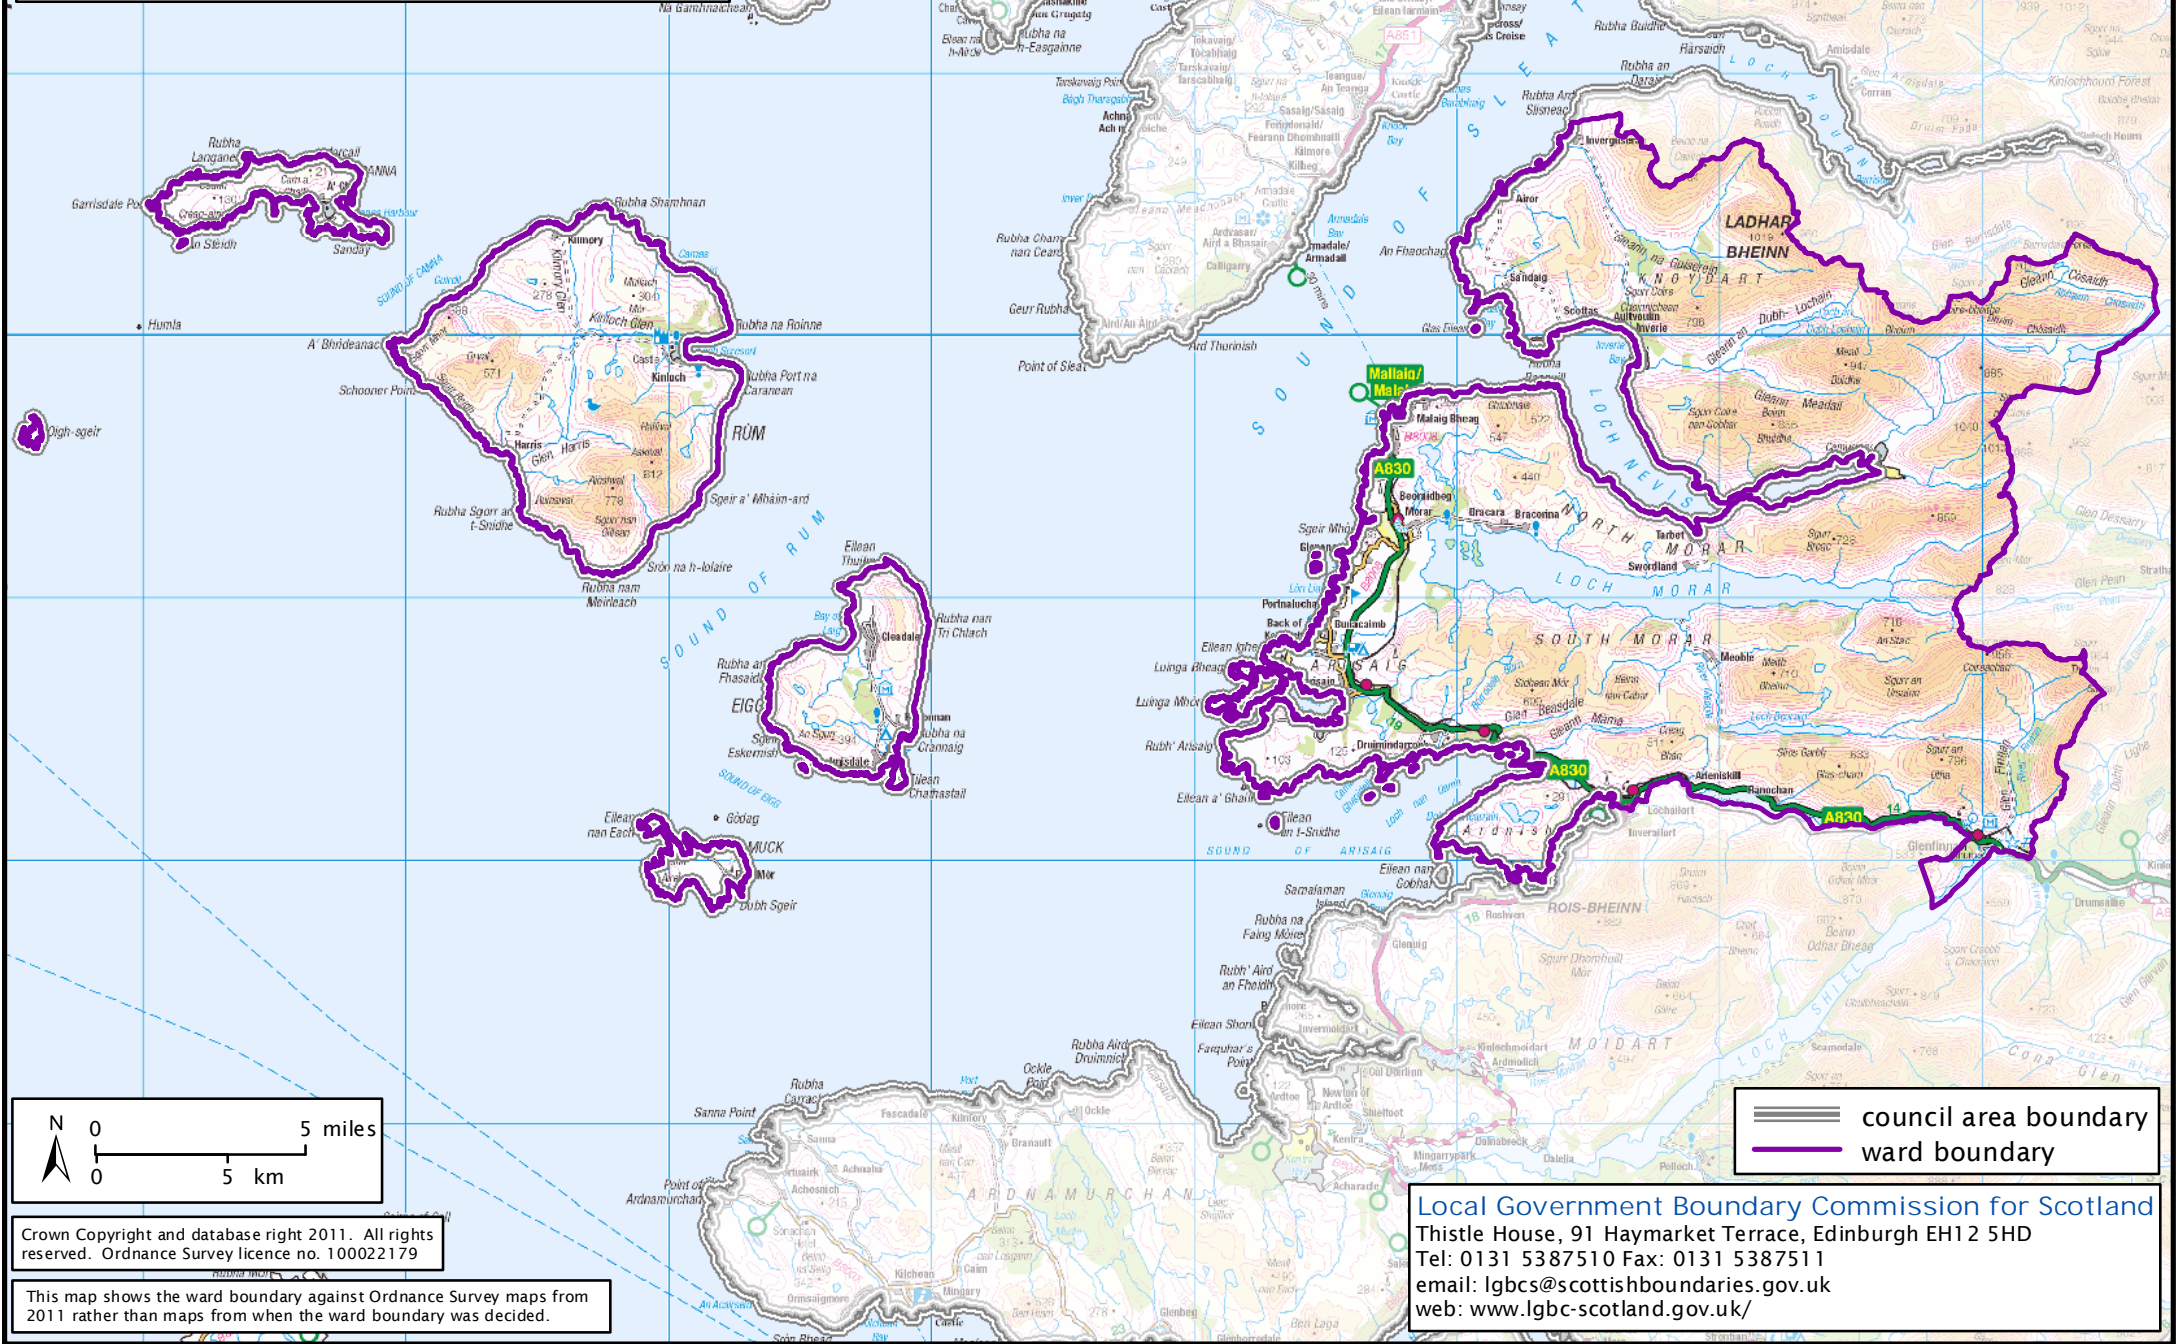

Formation electoral arrangements in 1995

Highland council area

Ward 65 - Mallaig and the small Isles

Crown Copyright and database right 2011. All rights reserved. Ordnance Survey licence no. 100022179

This map shows the ward boundary against Ordnance Survey maps from 2011 rather than maps from when the ward boundary was decided.

Local Government Boundary Commission for Scotland
Thistle House, 91 Haymarket Terrace, Edinburgh EH12 5HD
Tel: 0131 5387510 Fax: 0131 5387511
email: lgbc@scottishboundaries.gov.uk
web: www.lgbc-scotland.gov.uk/