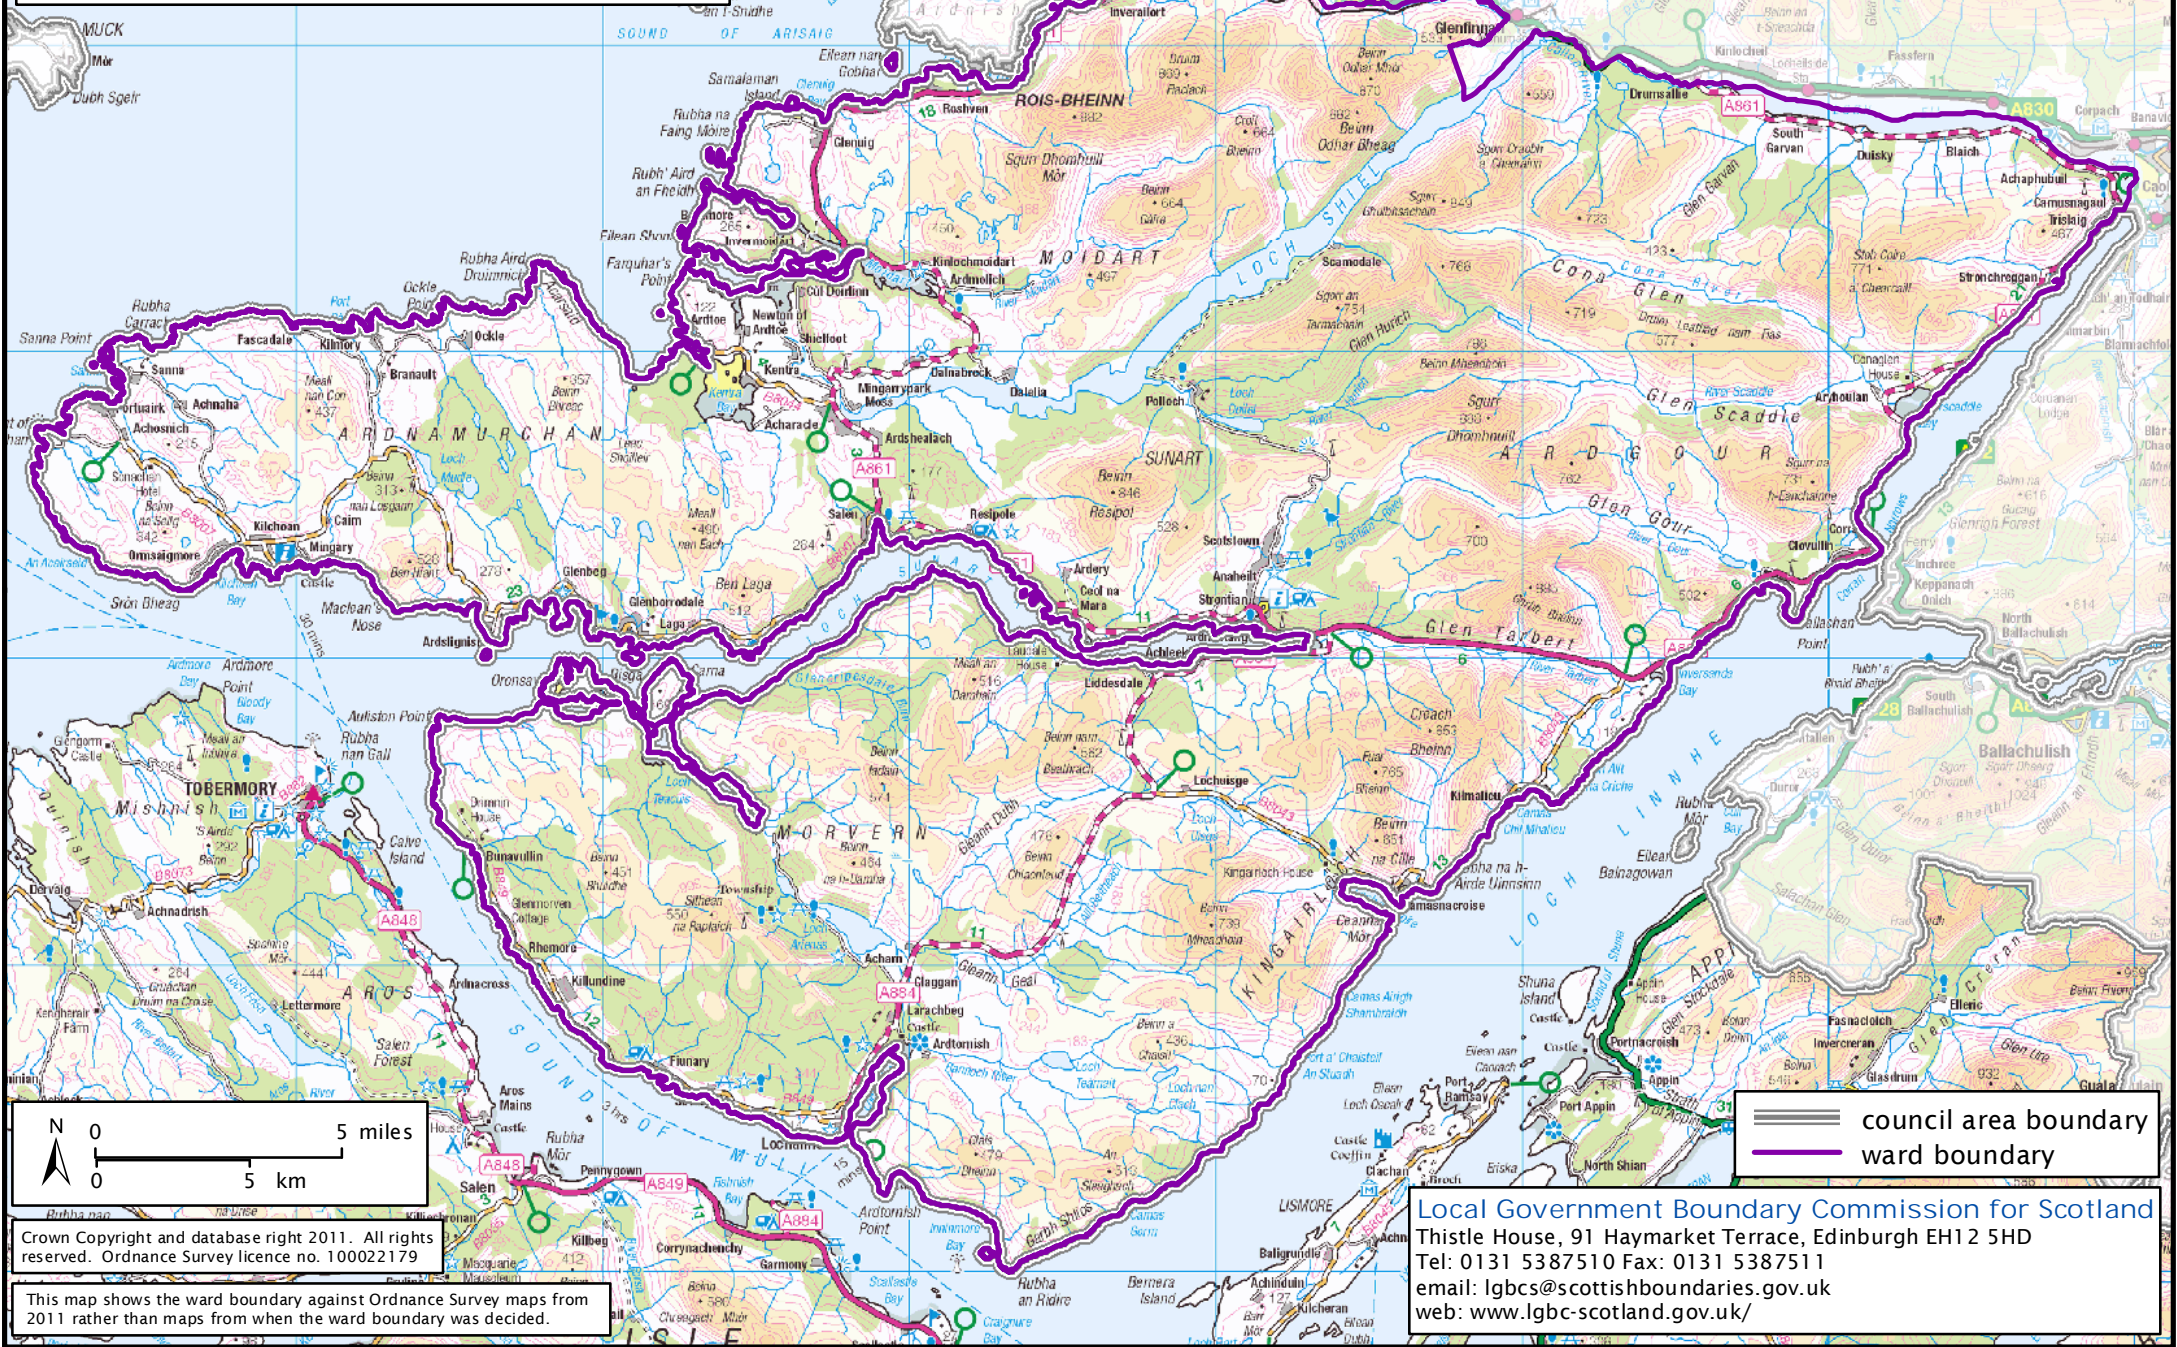

# Formation electoral arrangements in 1995

Highland council area

Ward 66 - Ardnamurchan and Morvern

Crown Copyright and database right 2011. All rights reserved. Ordnance Survey licence no. 100022179

This map shows the ward boundary against Ordnance Survey maps from 2011 rather than maps from when the ward boundary was decided.