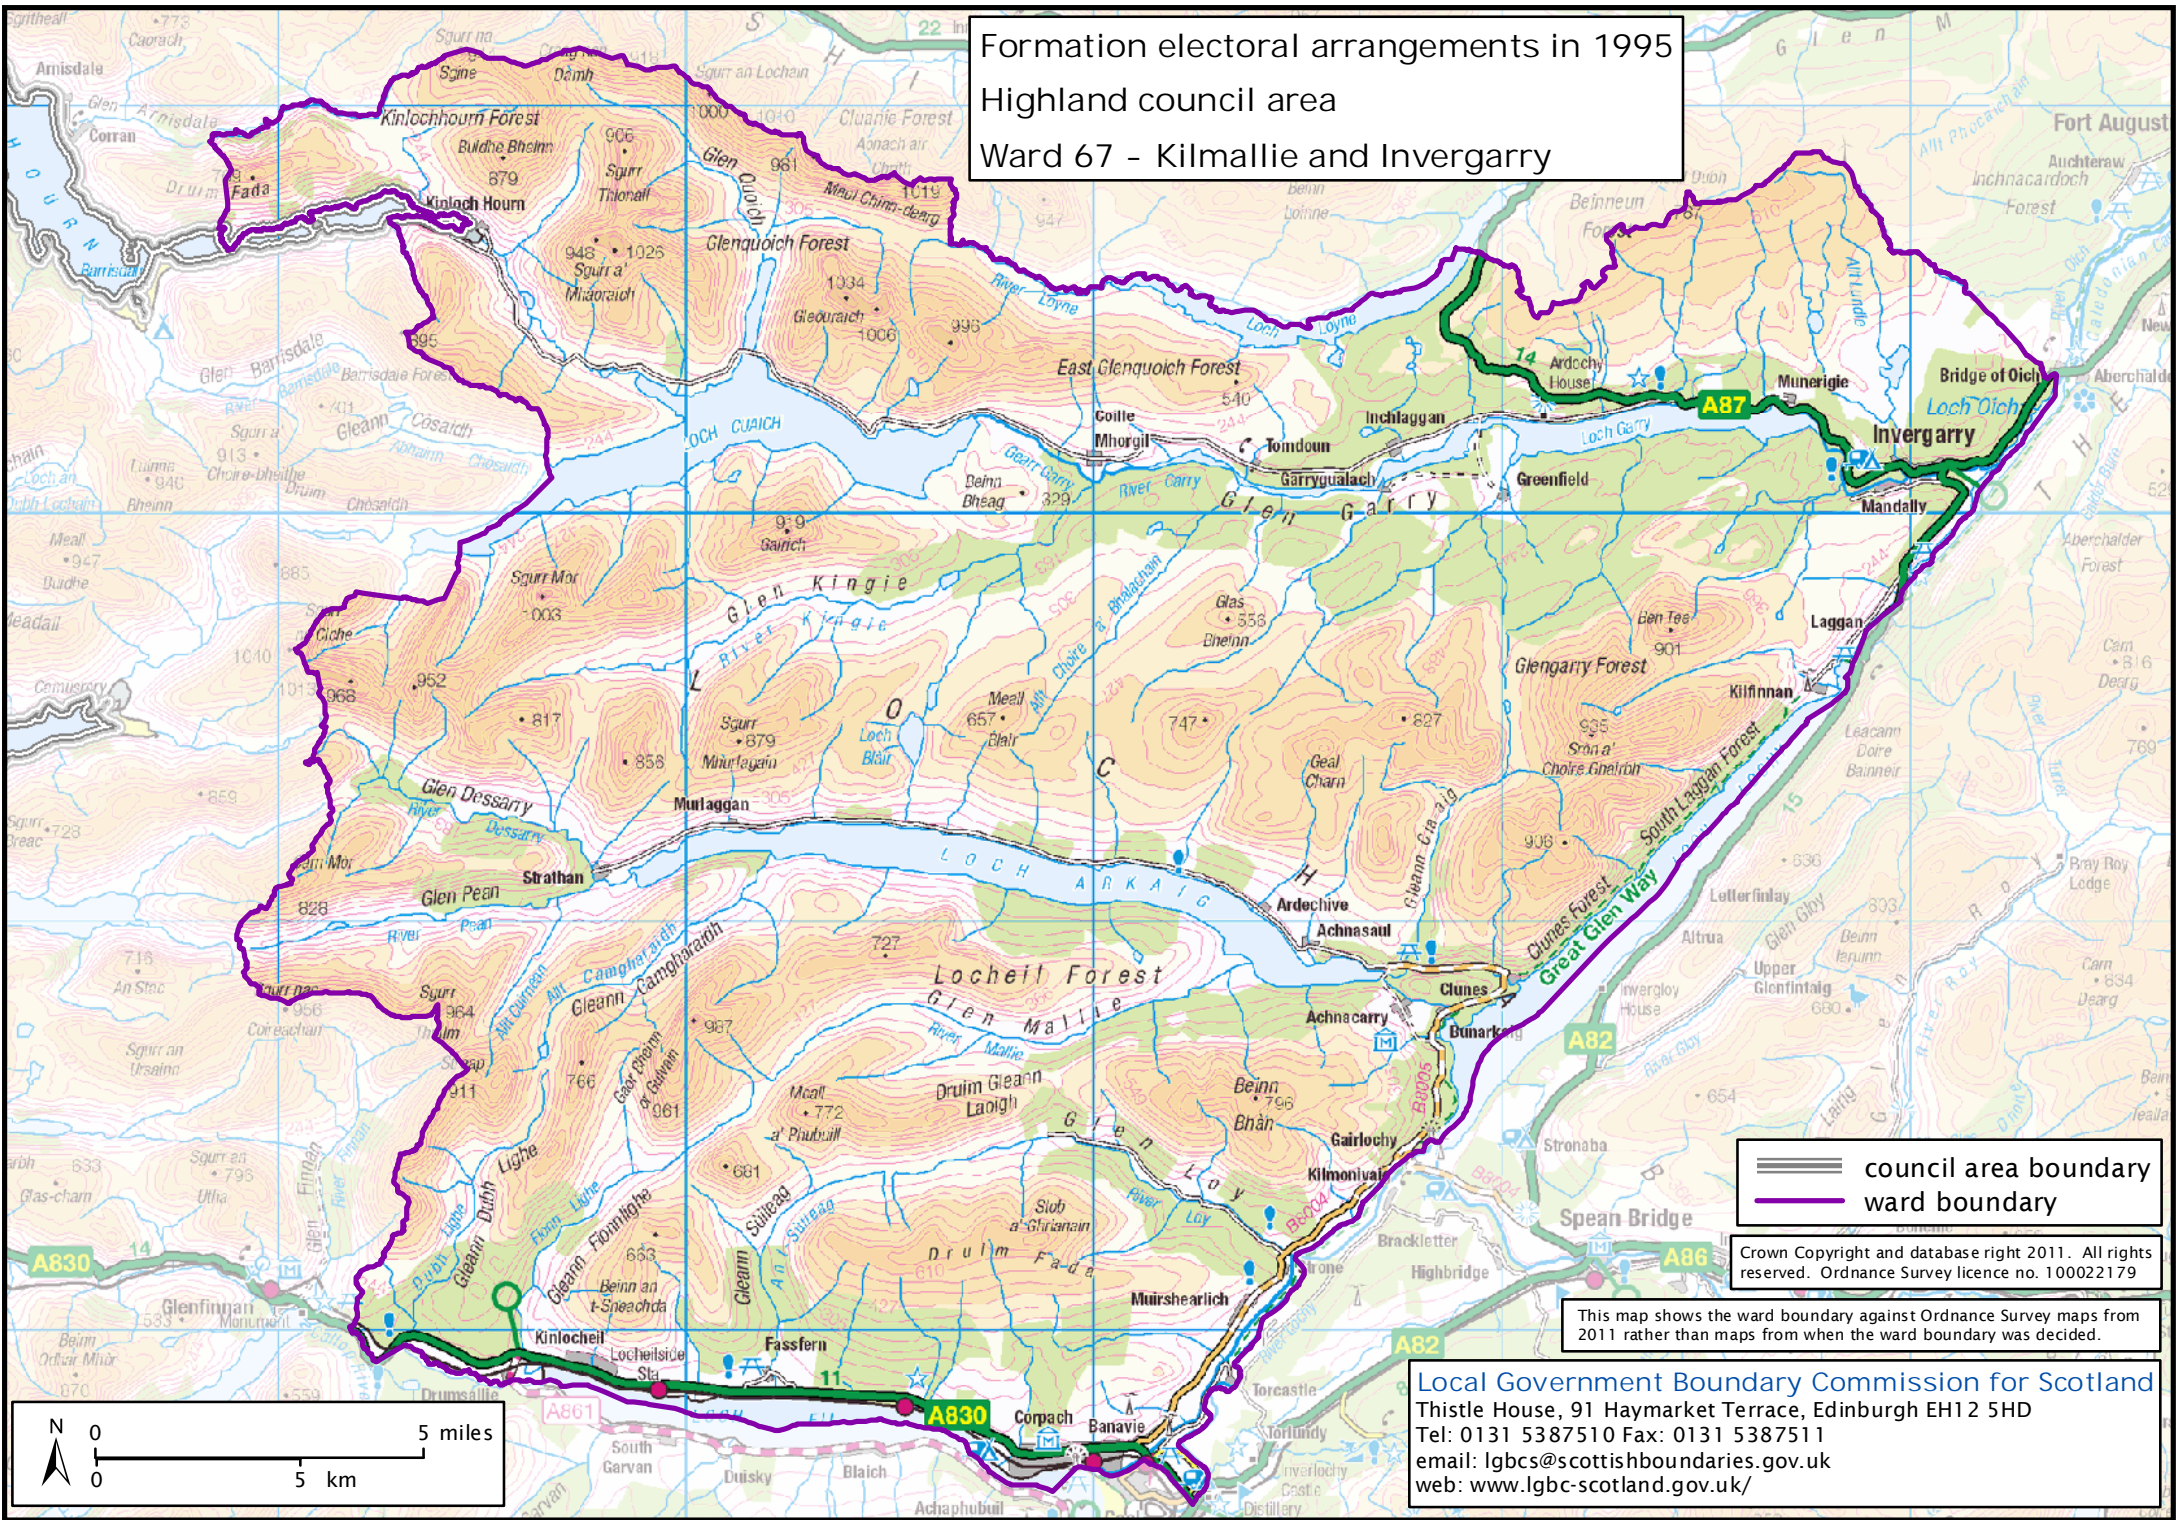

Formation electoral arrangements in 1995  
 Highland council area  
 Ward 67 - Kilmallie and Invergarry

 council area boundary  
 ward boundary

Crown Copyright and database right 2011. All rights reserved. Ordnance Survey licence no. 100022179

This map shows the ward boundary against Ordnance Survey maps from 2011 rather than maps from when the ward boundary was decided.

**Local Government Boundary Commission for Scotland**  
 Thistle House, 91 Haymarket Terrace, Edinburgh EH12 5HD  
 Tel: 0131 5387510 Fax: 0131 5387511  
 email: [lgbcs@scottishboundaries.gov.uk](mailto:lgbcs@scottishboundaries.gov.uk)  
 web: [www.lgbc-scotland.gov.uk/](http://www.lgbc-scotland.gov.uk/)