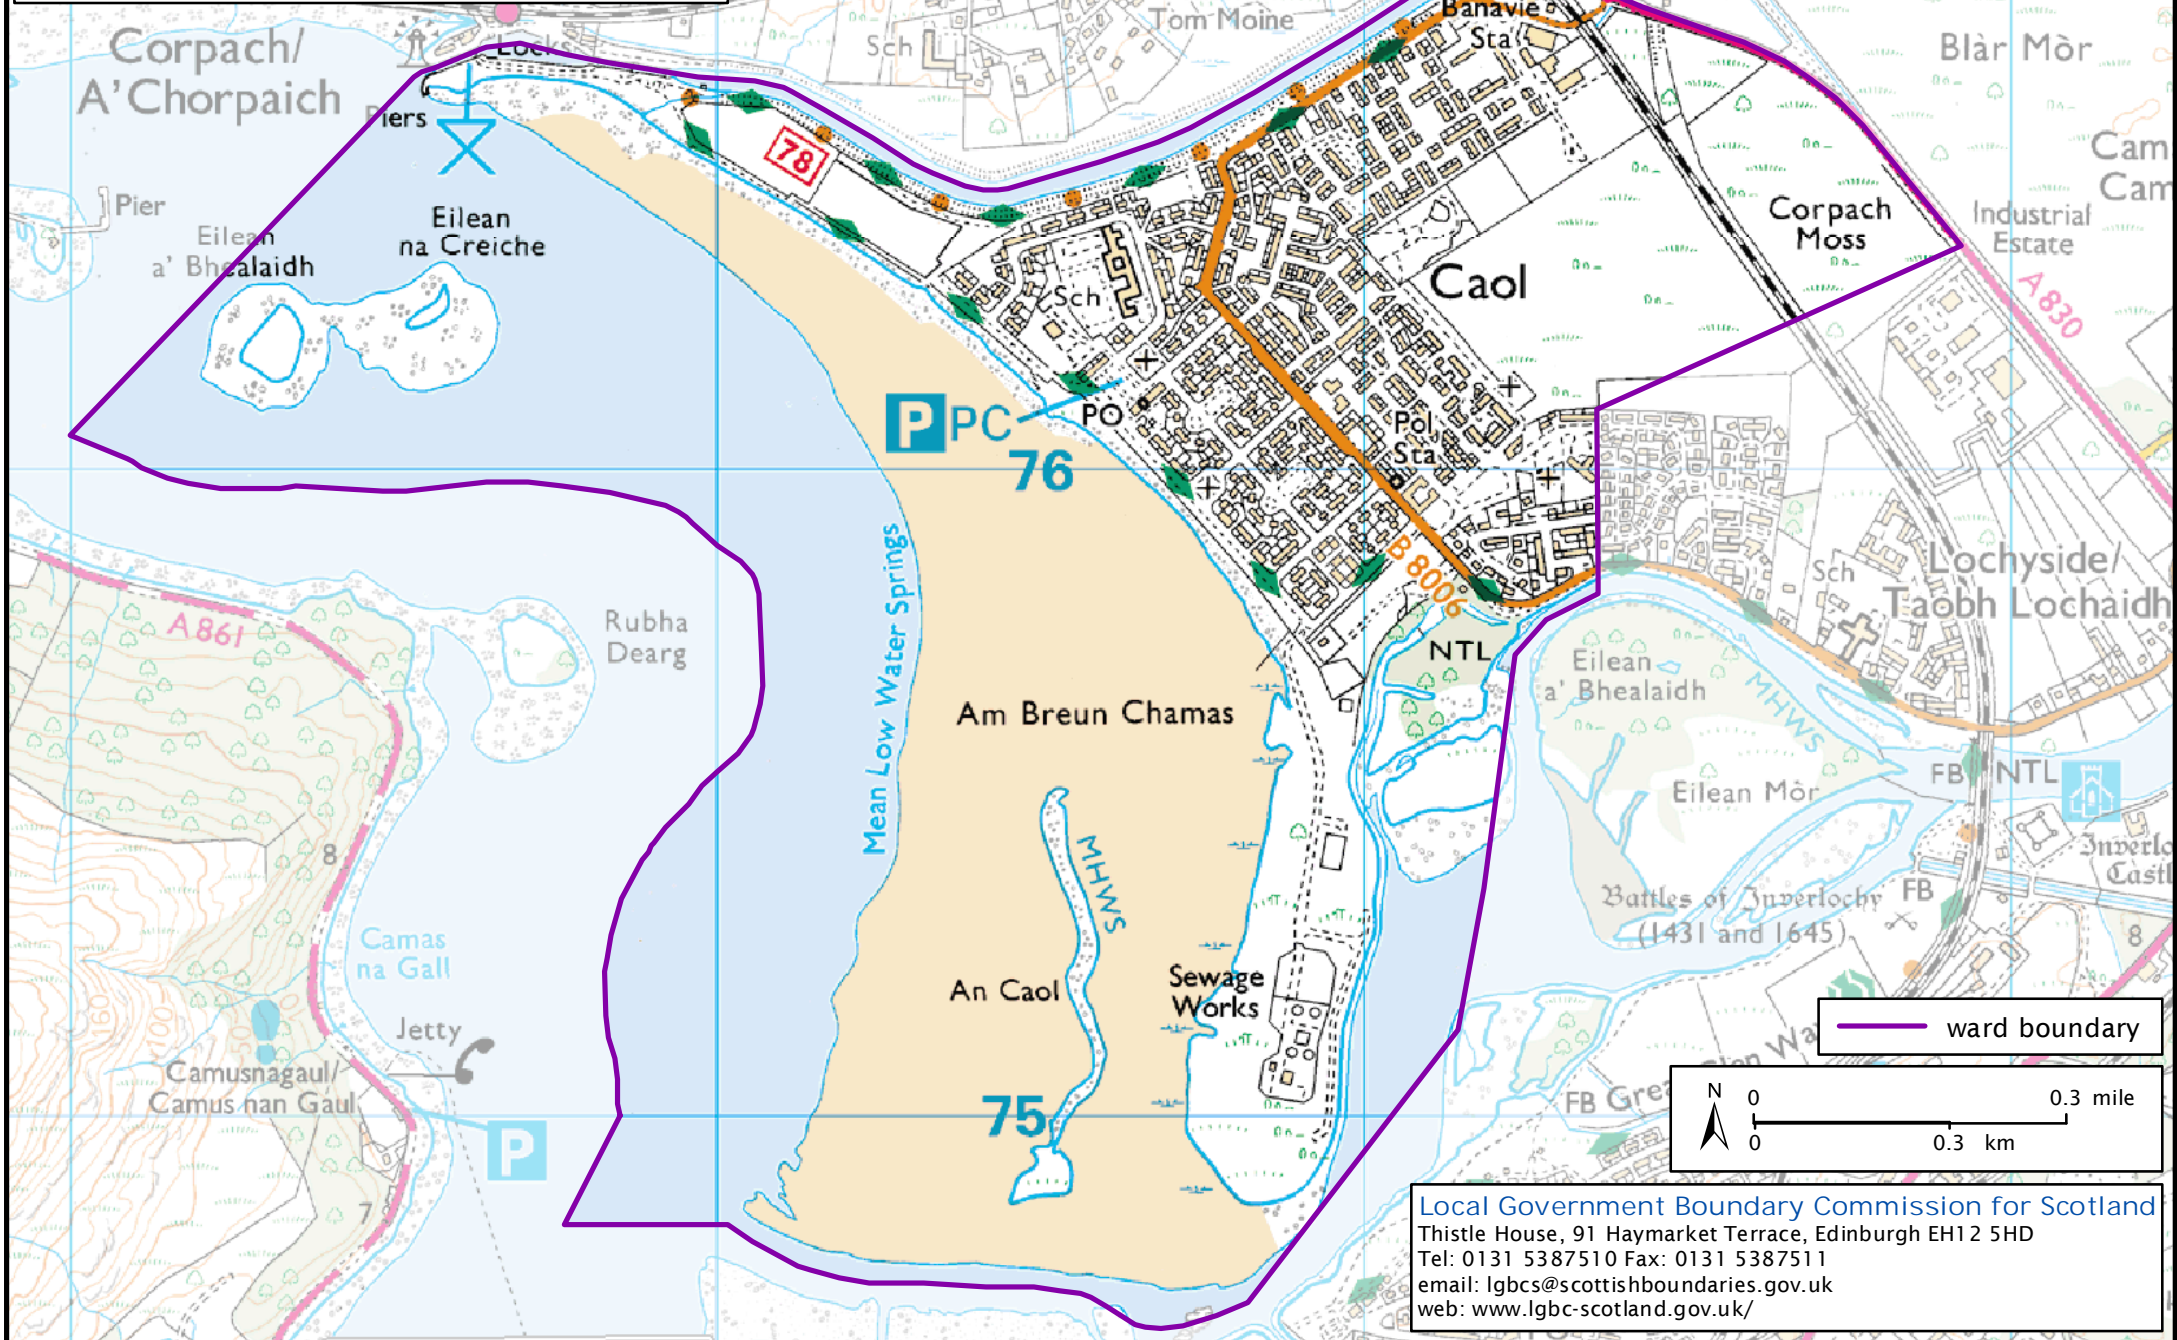

Formation electoral arrangements in 1995

Highland council area

Ward 68 - Caol

This map shows the ward boundary against Ordnance Survey maps from 2011 rather than maps from when the ward boundary was decided.

Crown Copyright and database right 2011. All rights reserved. Ordnance Survey licence no. 10002179

Local Government Boundary Commission for Scotland
Thistle House, 91 Haymarket Terrace, Edinburgh EH12 5HD
Tel: 0131 5387510 Fax: 0131 5387511
email: lgbc@scottishboundaries.gov.uk
web: www.lgbc-scotland.gov.uk/