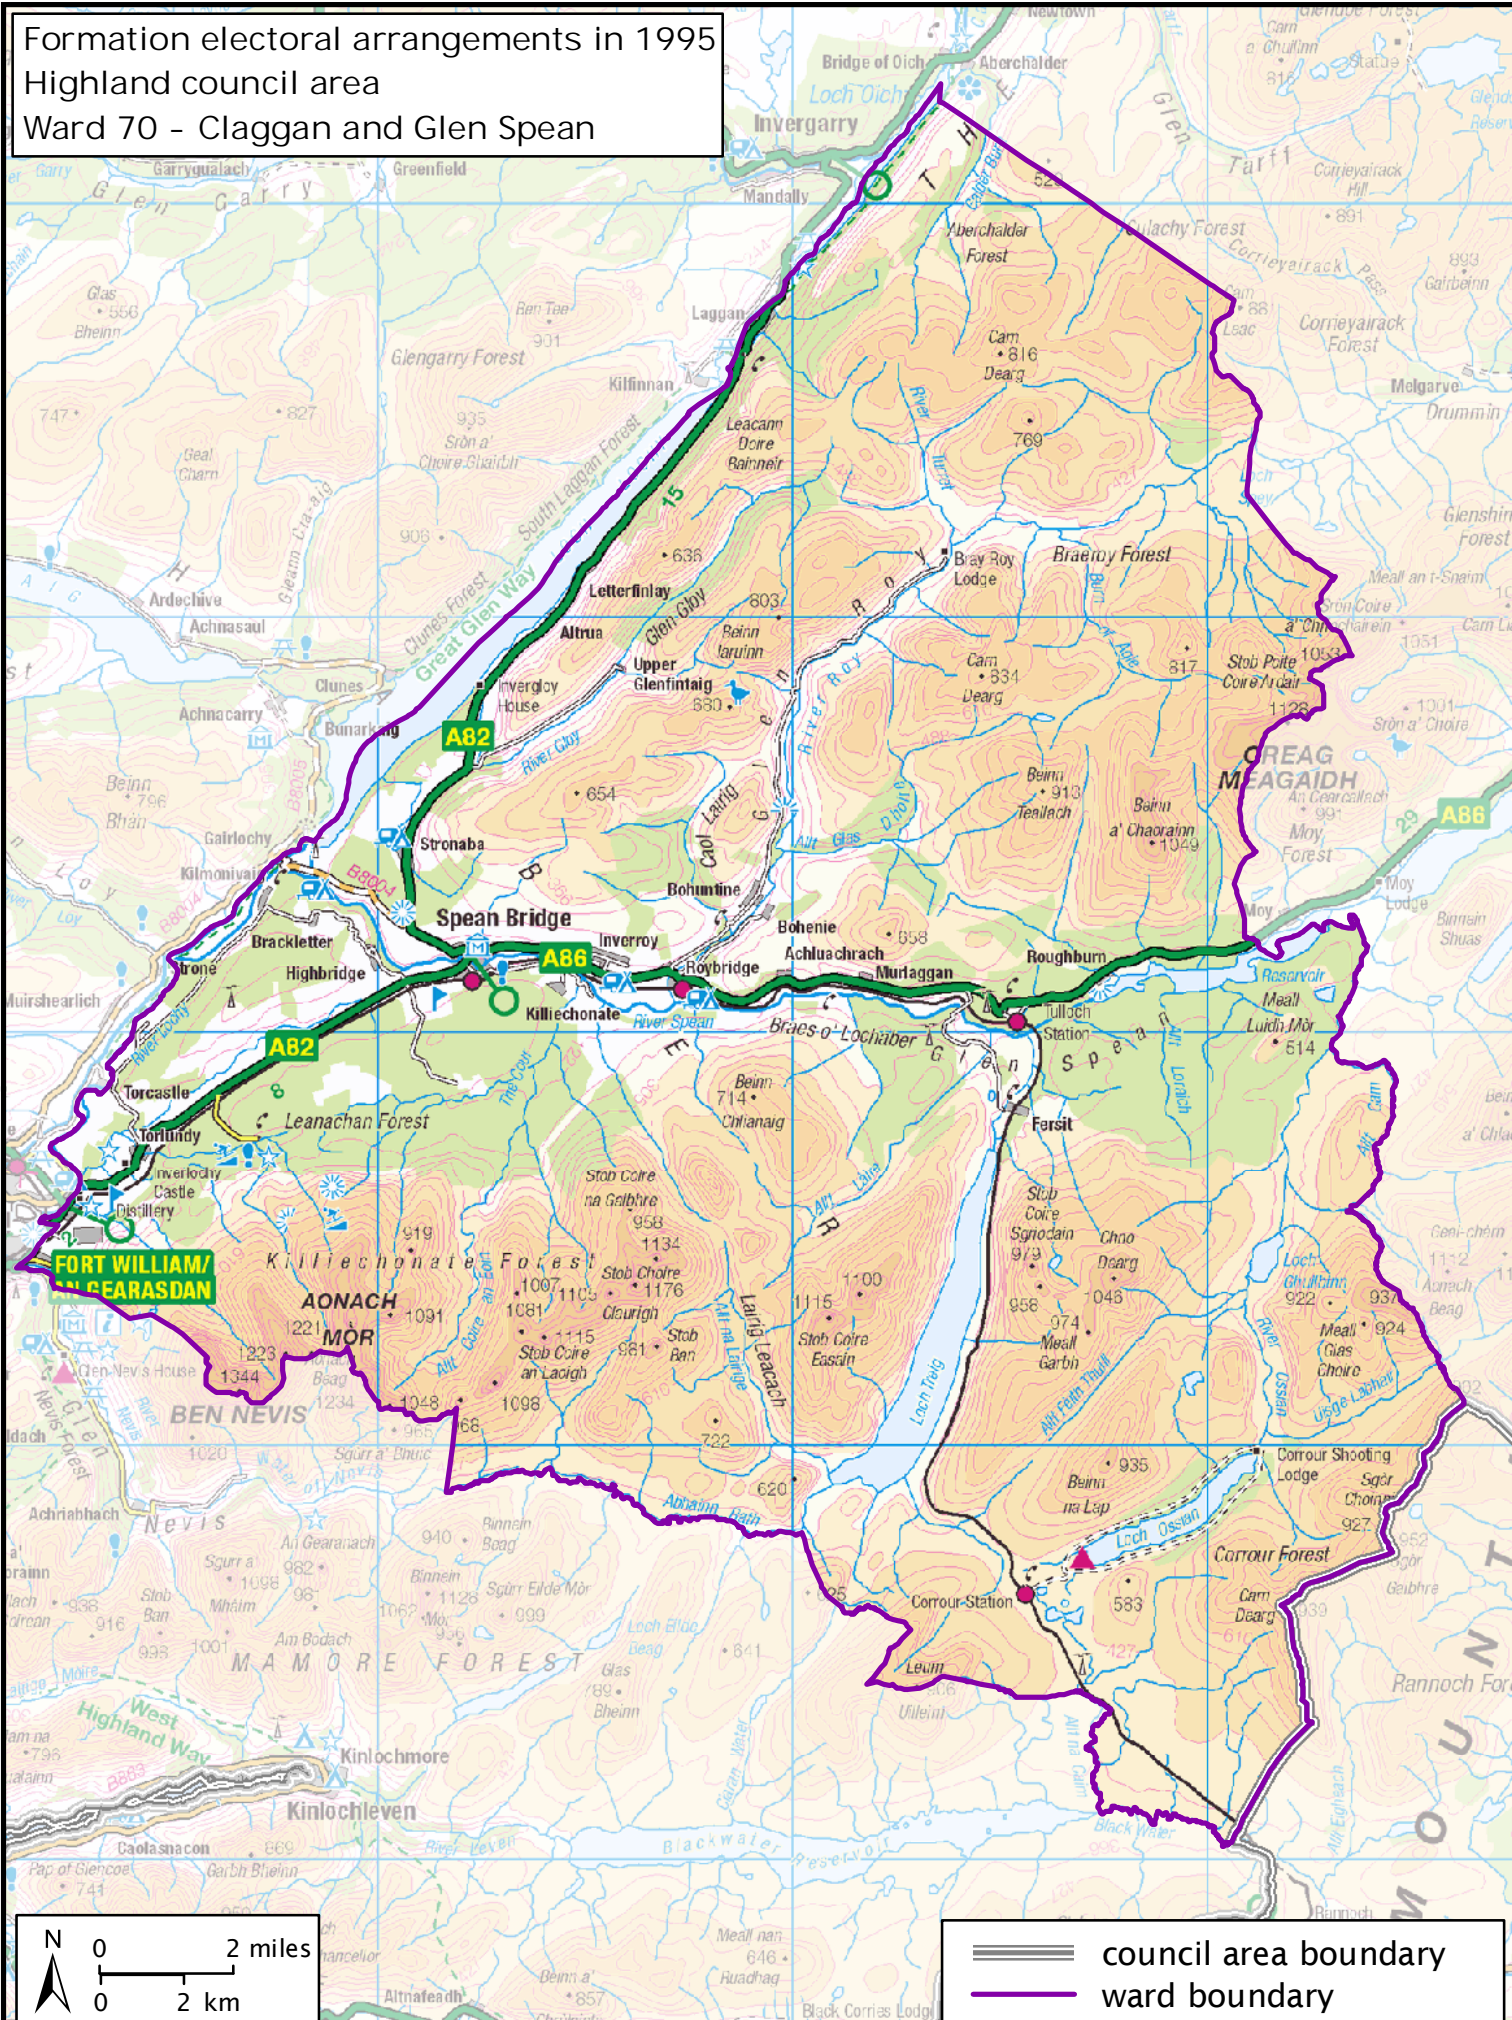

Formation electoral arrangements in 1995
 Highland council area
 Ward 70 - Claggan and Glen Spean

council area boundary
 ward boundary

Crown Copyright and database right 2011. All rights reserved. Ordnance Survey licence no. 100022179

This map shows the ward boundary against Ordnance Survey maps from 2011 rather than maps from when the ward boundary was decided.

Local Government Boundary Commission for Scotland
 Thistle House, 91 Haymarket Terrace, Edinburgh EH1 2 SHD
 Tel: 0131 538 7510 Fax: 0131 538 7511
 email: lgbc@scottishboundaries.gov.uk web: www.lgbc-scotland.gov.uk