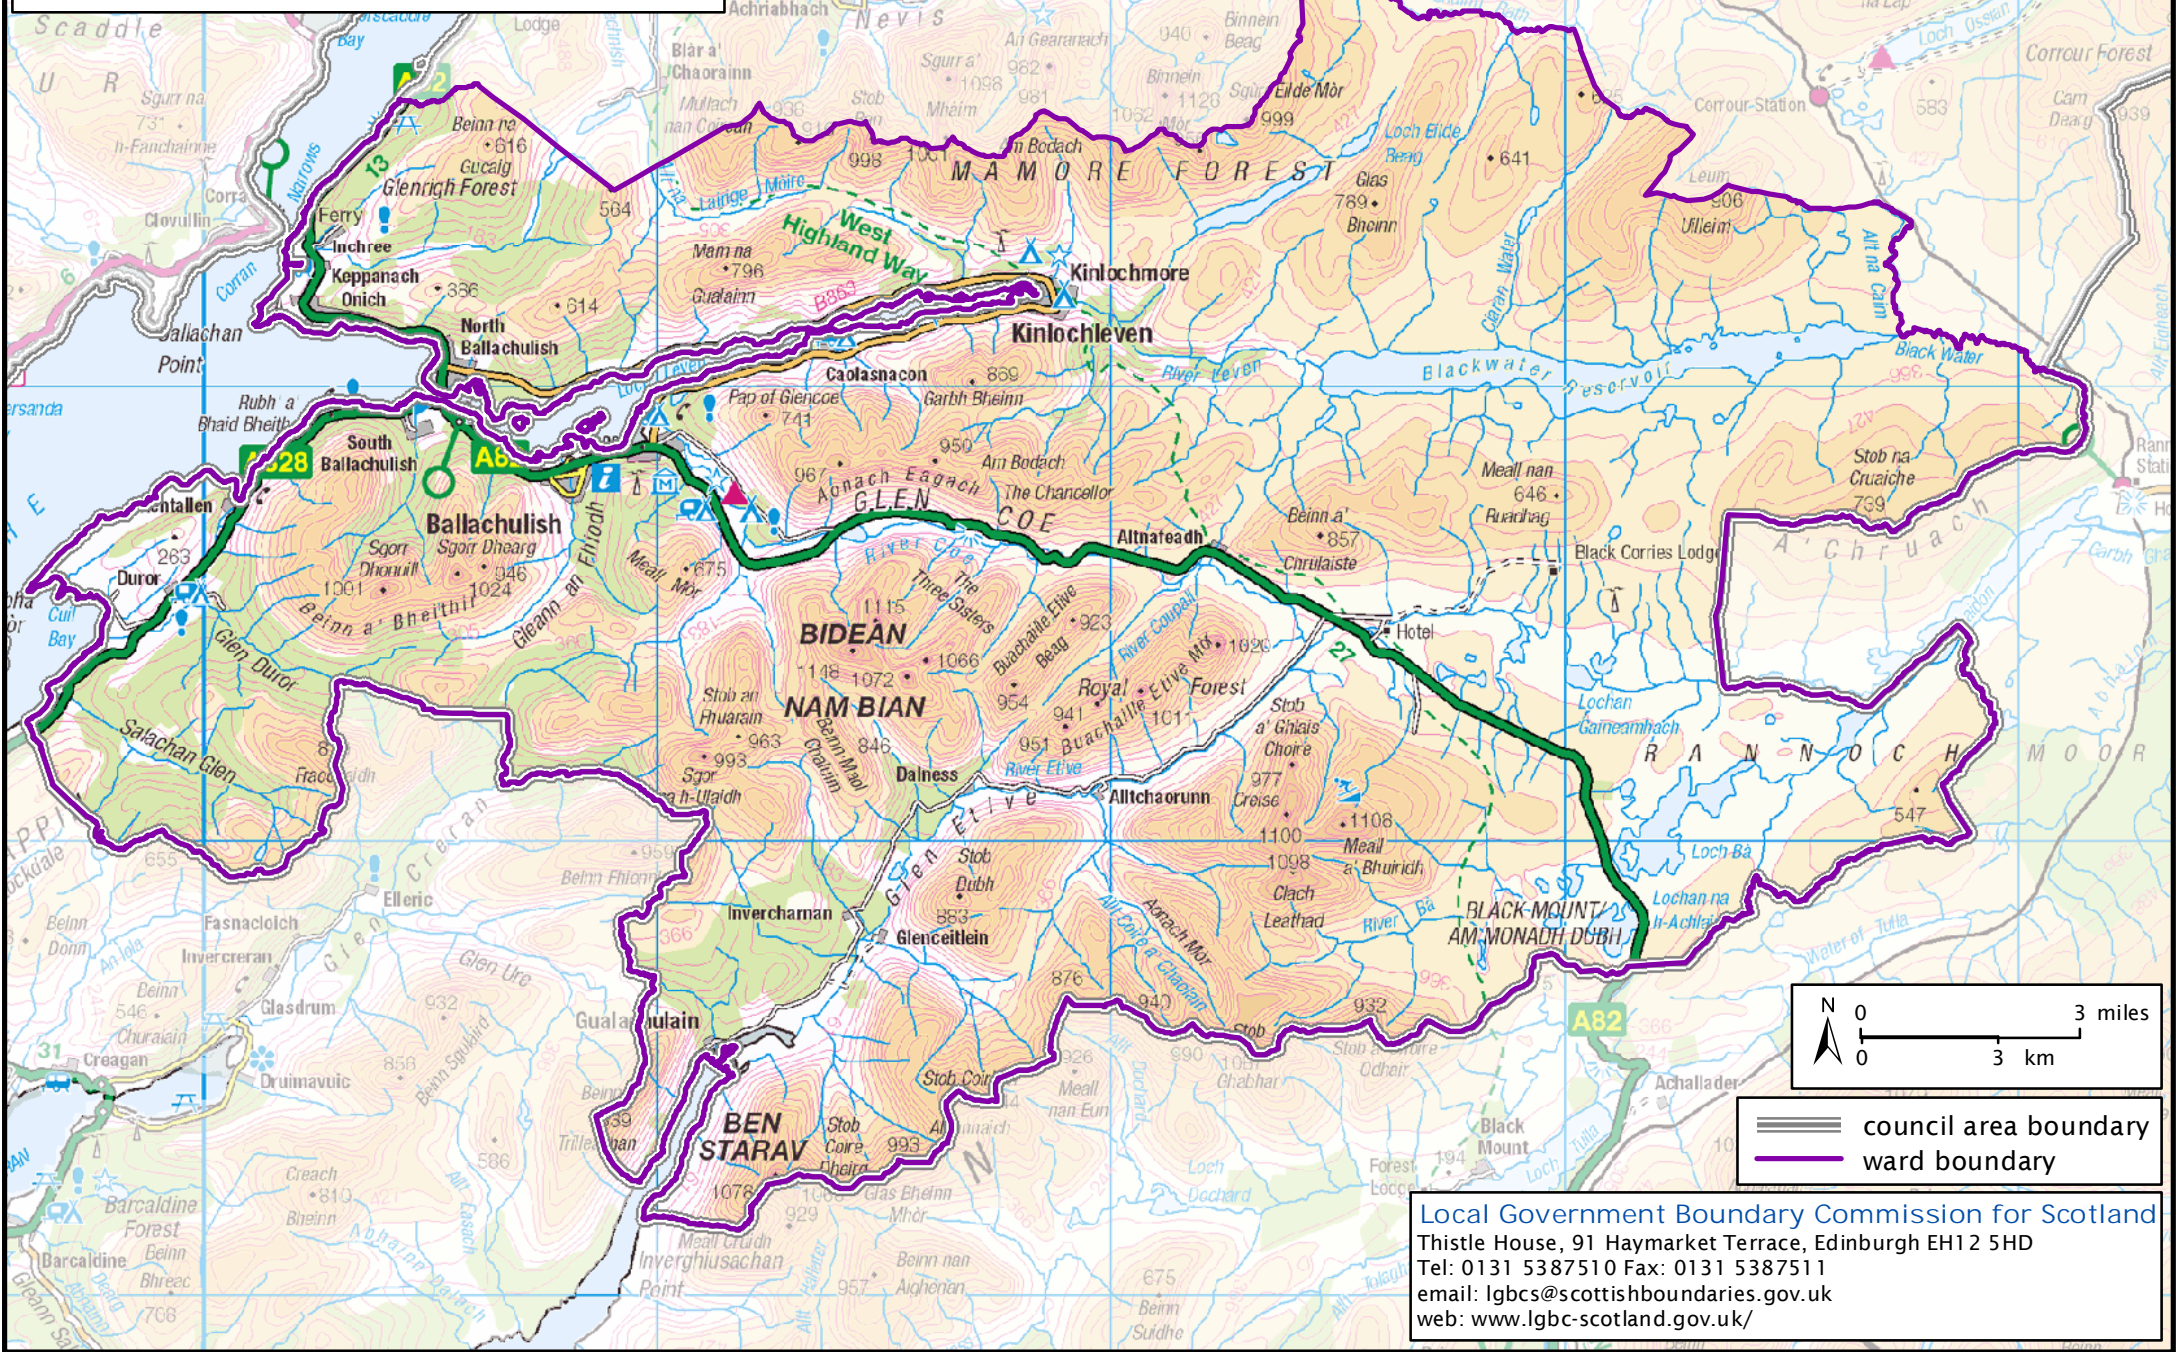

# Formation electoral arrangements in 1995

Highland council area

Ward 72 - Glencoe and Nether Lochaber

This map shows the ward boundary against Ordnance Survey maps from 2011 rather than maps from when the ward boundary was decided.

Crown Copyright and database right 2011. All rights reserved. Ordnance Survey licence no. 100022179

Local Government Boundary Commission for Scotland  
Thistle House, 91 Haymarket Terrace, Edinburgh EH12 5HD  
Tel: 0131 5387510 Fax: 0131 5387511  
email: [lgbcs@scottishboundaries.gov.uk](mailto:lgbcs@scottishboundaries.gov.uk)  
web: [www.lgbc-scotland.gov.uk/](http://www.lgbc-scotland.gov.uk/)