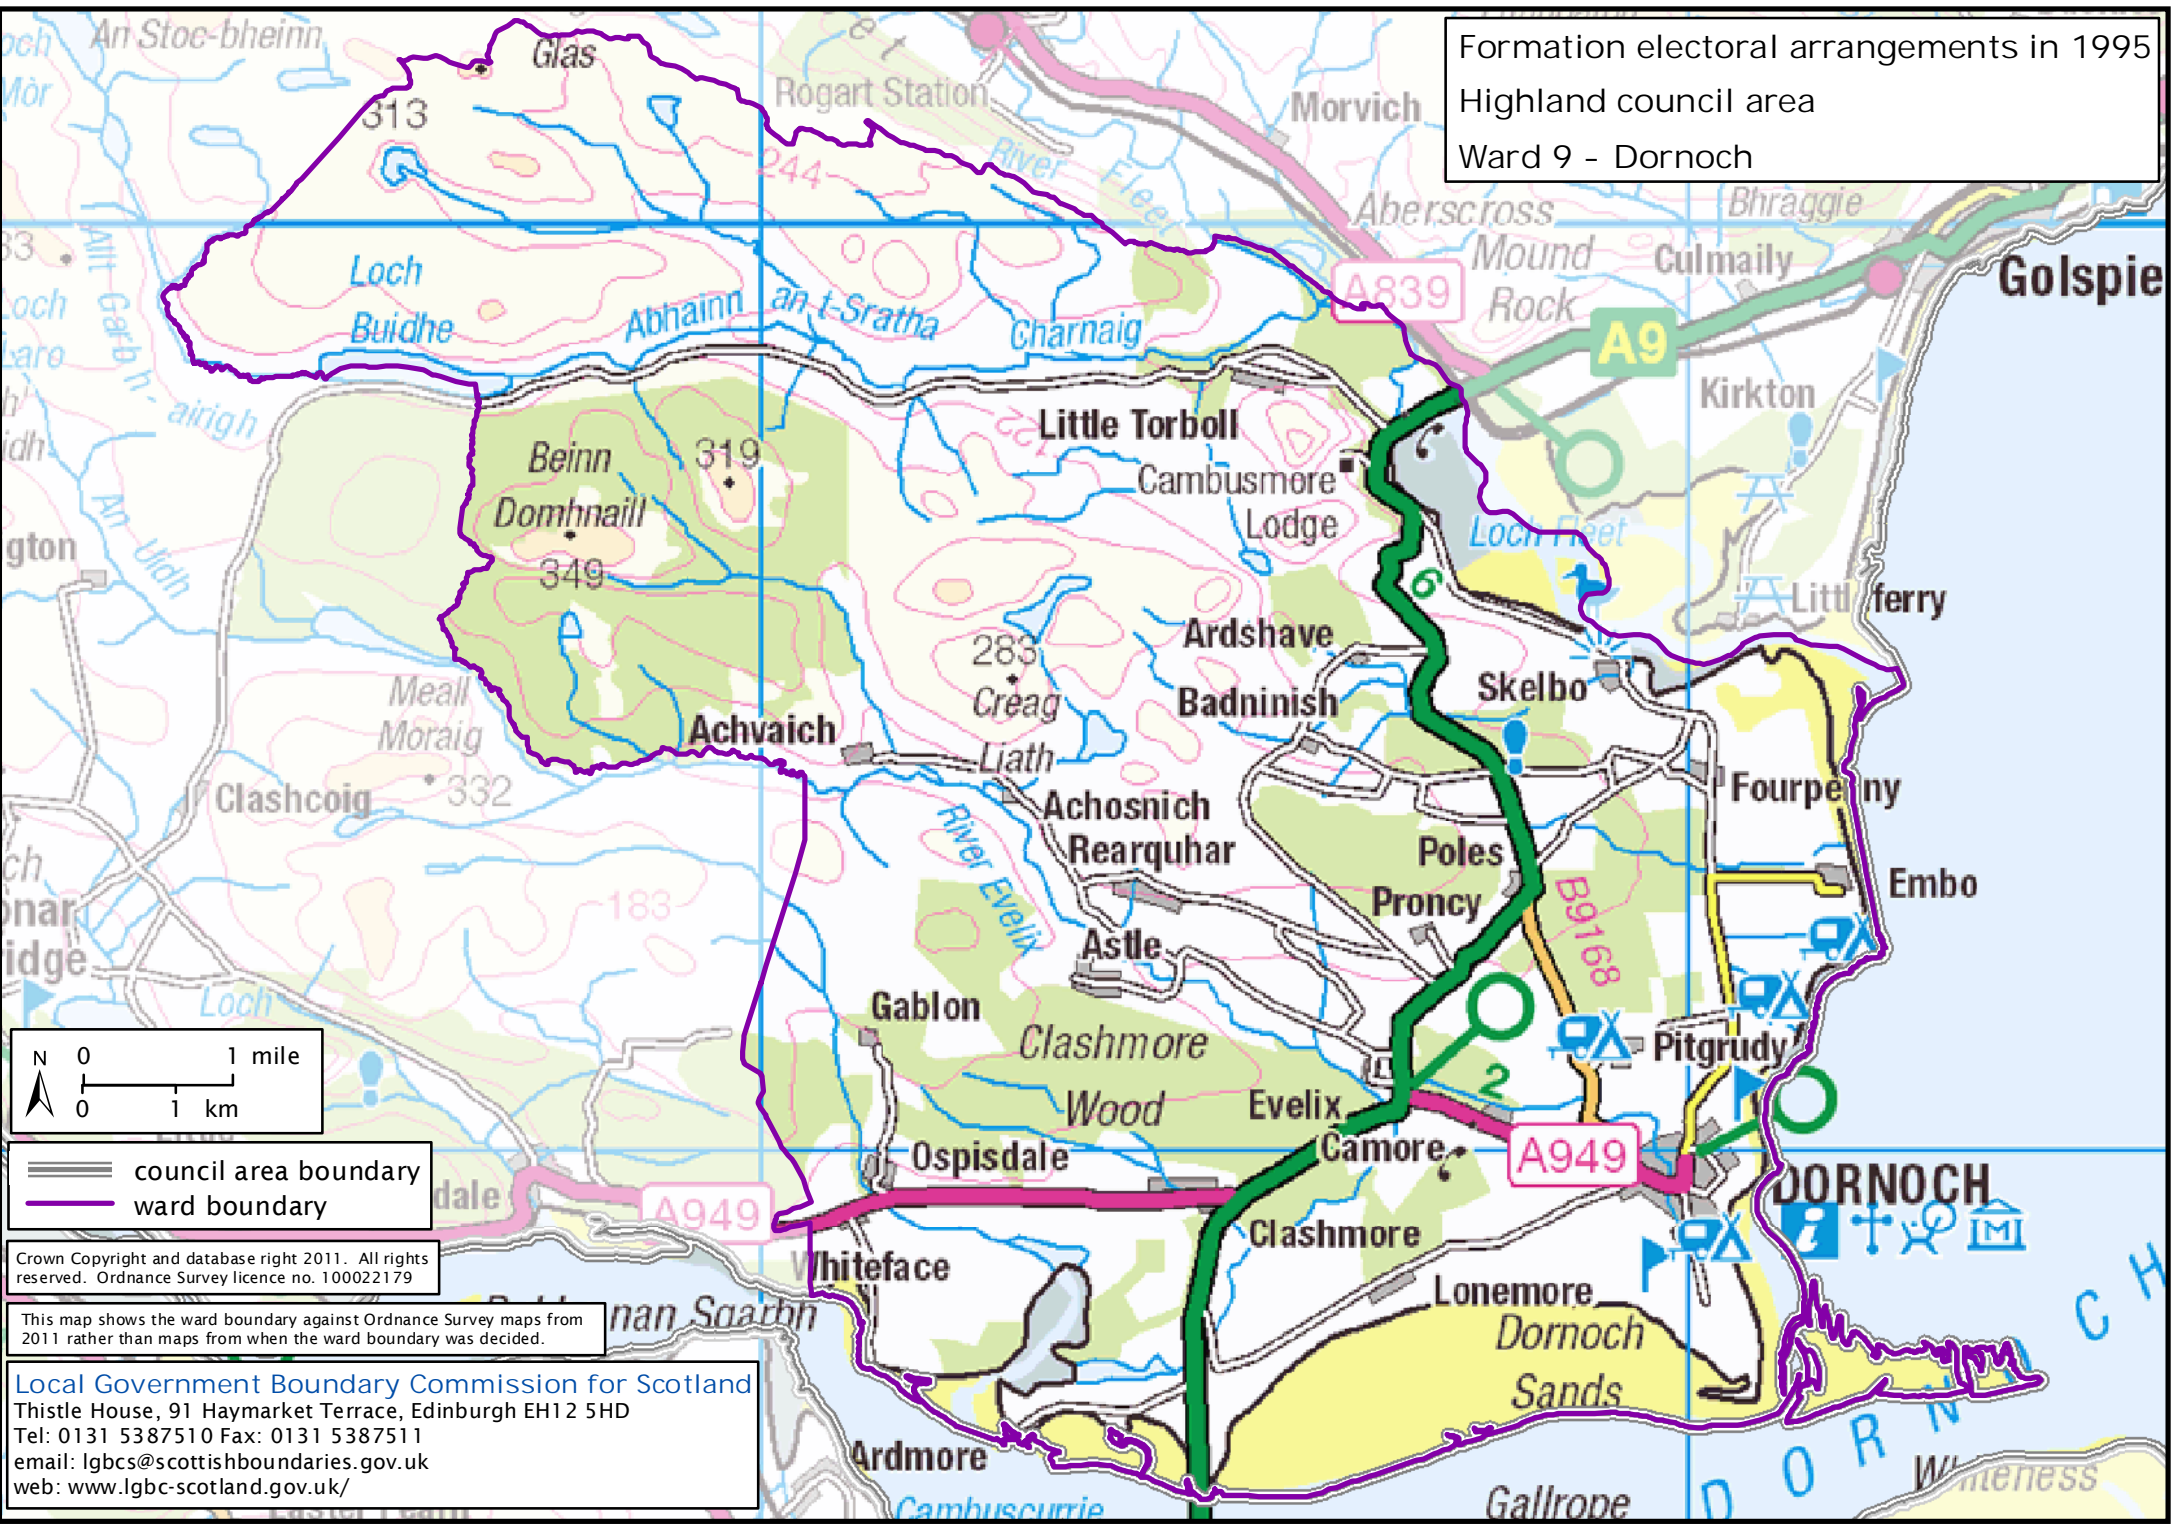

Formation electoral arrangements in 1995
 Highland council area
 Ward 9 - Dornoch

 council area boundary
 ward boundary

Crown Copyright and database right 2011. All rights reserved. Ordnance Survey licence no. 100022179

This map shows the ward boundary against Ordnance Survey maps from 2011 rather than maps from when the ward boundary was decided.

Local Government Boundary Commission for Scotland
 Thistle House, 91 Haymarket Terrace, Edinburgh EH12 5HD
 Tel: 0131 5387510 Fax: 0131 5387511
 email: lgbcscottishboundaries.gov.uk
 web: www.lgbc-scotland.gov.uk/