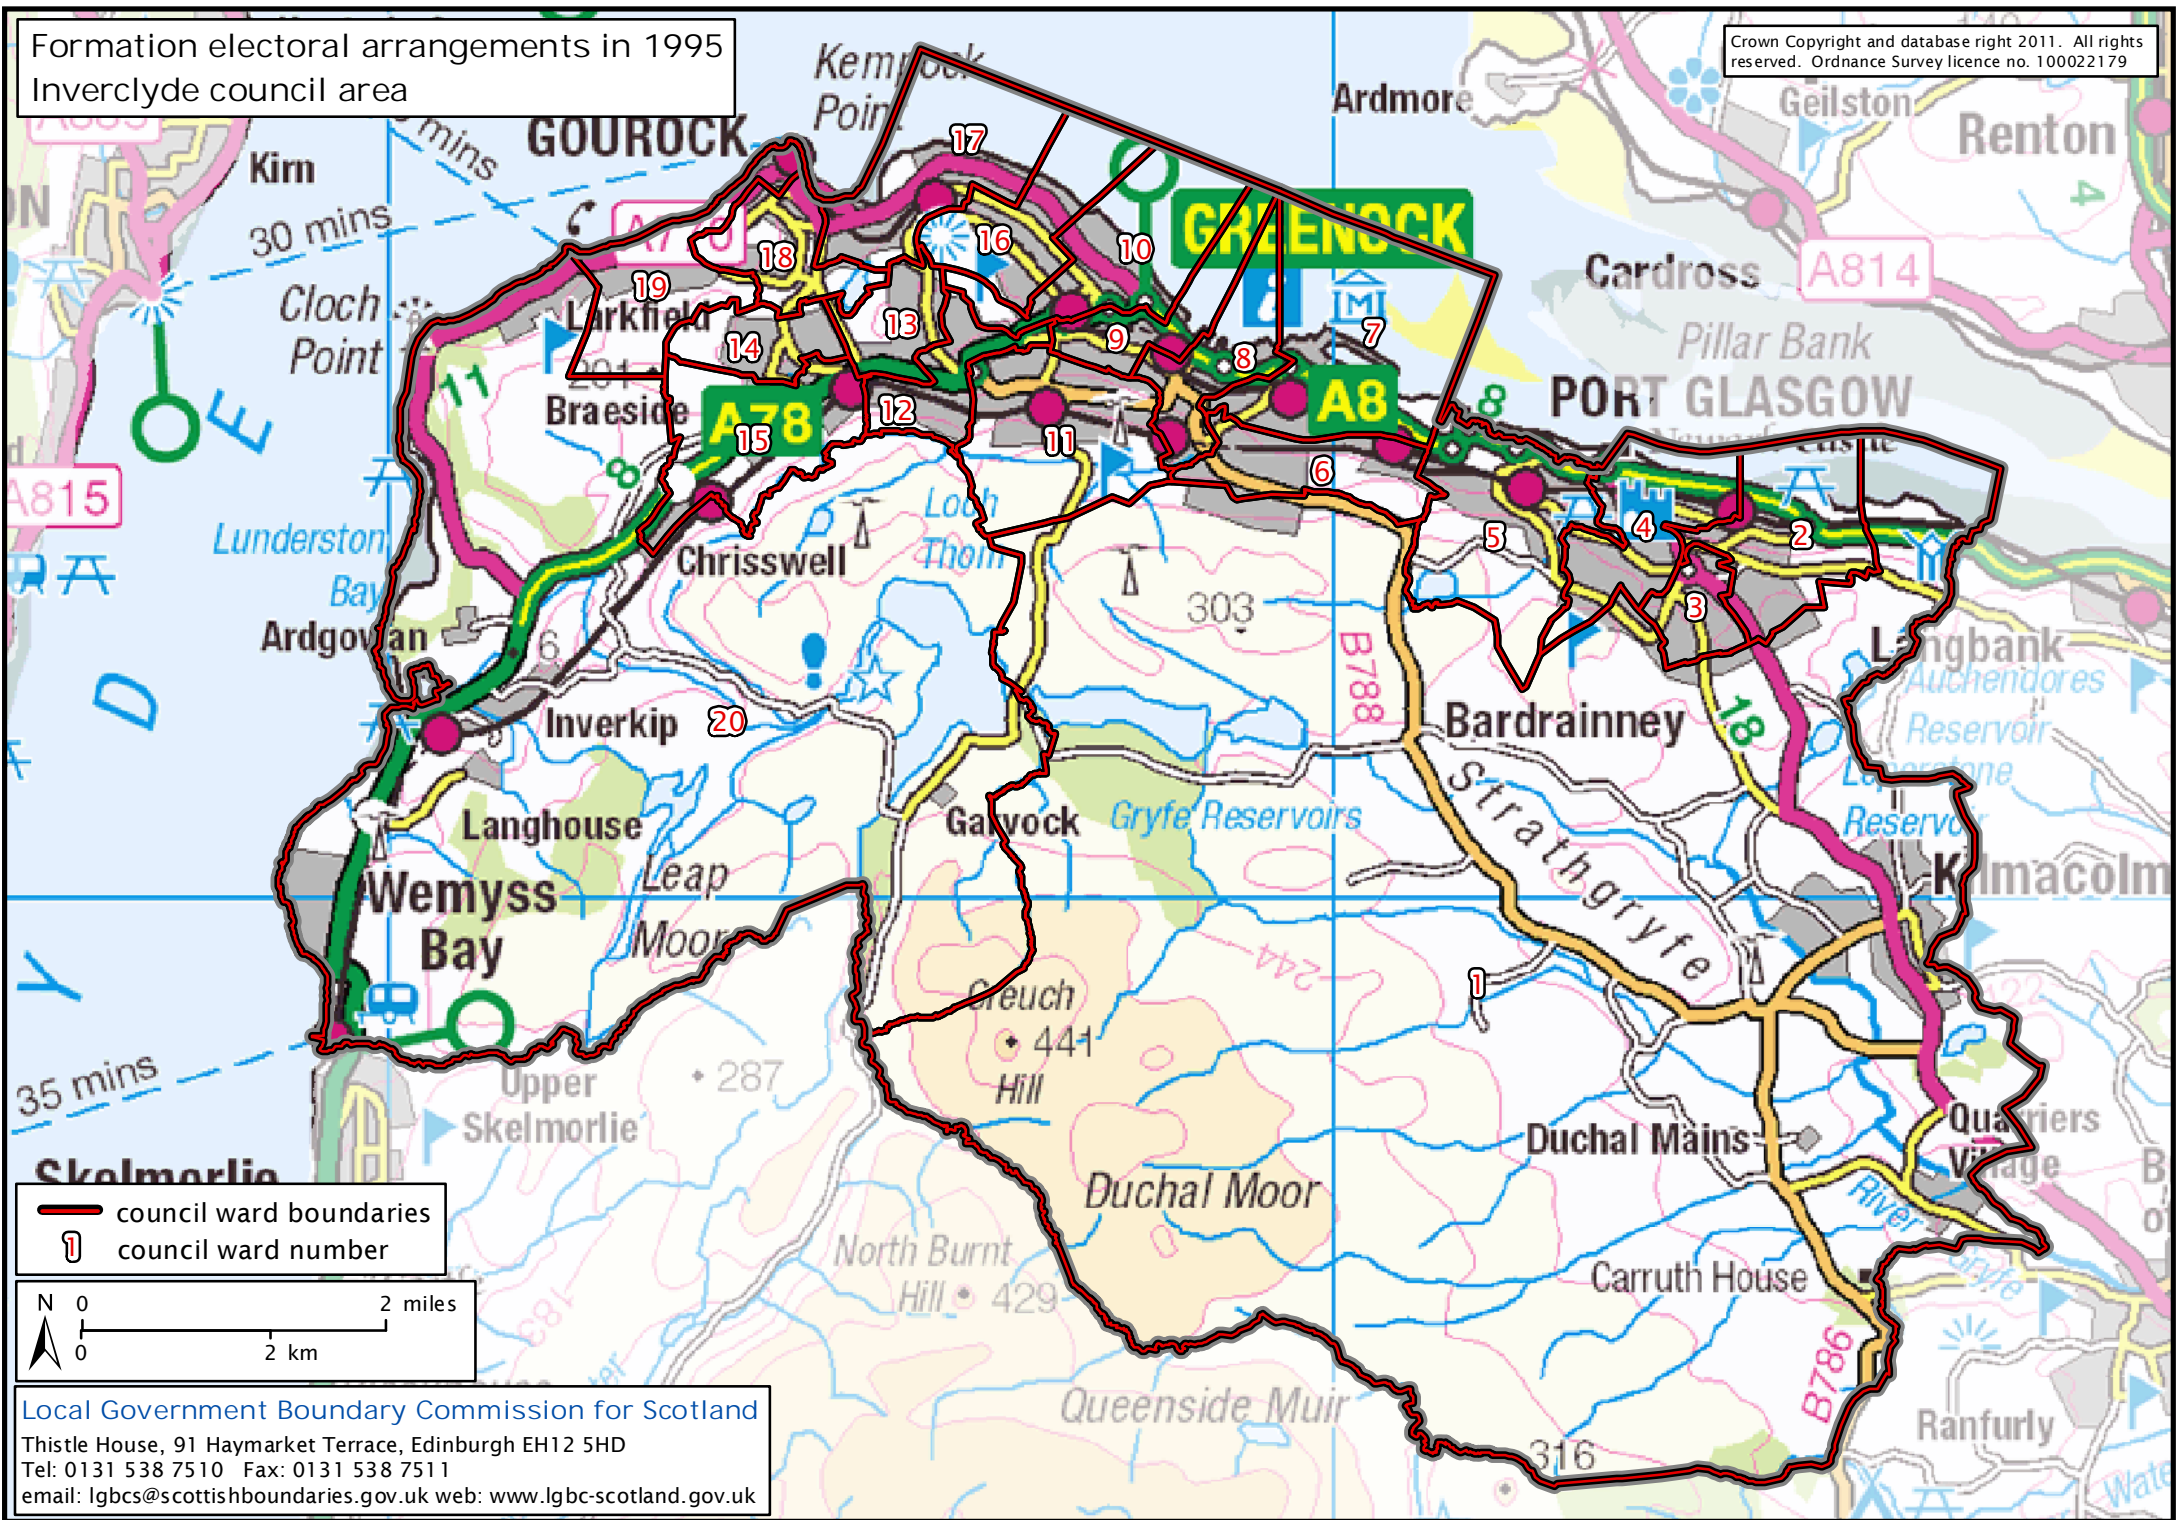

Formation electoral arrangements in 1995
Inverclyde council area

Crown Copyright and database right 2011. All rights reserved. Ordnance Survey licence no. 100022179

Local Government Boundary Commission for Scotland
Thistle House, 91 Haymarket Terrace, Edinburgh EH12 5HD
Tel: 0131 538 7510 Fax: 0131 538 7511
email: lgbcscottishboundaries.gov.uk web: www.lgbc-scotland.gov.uk