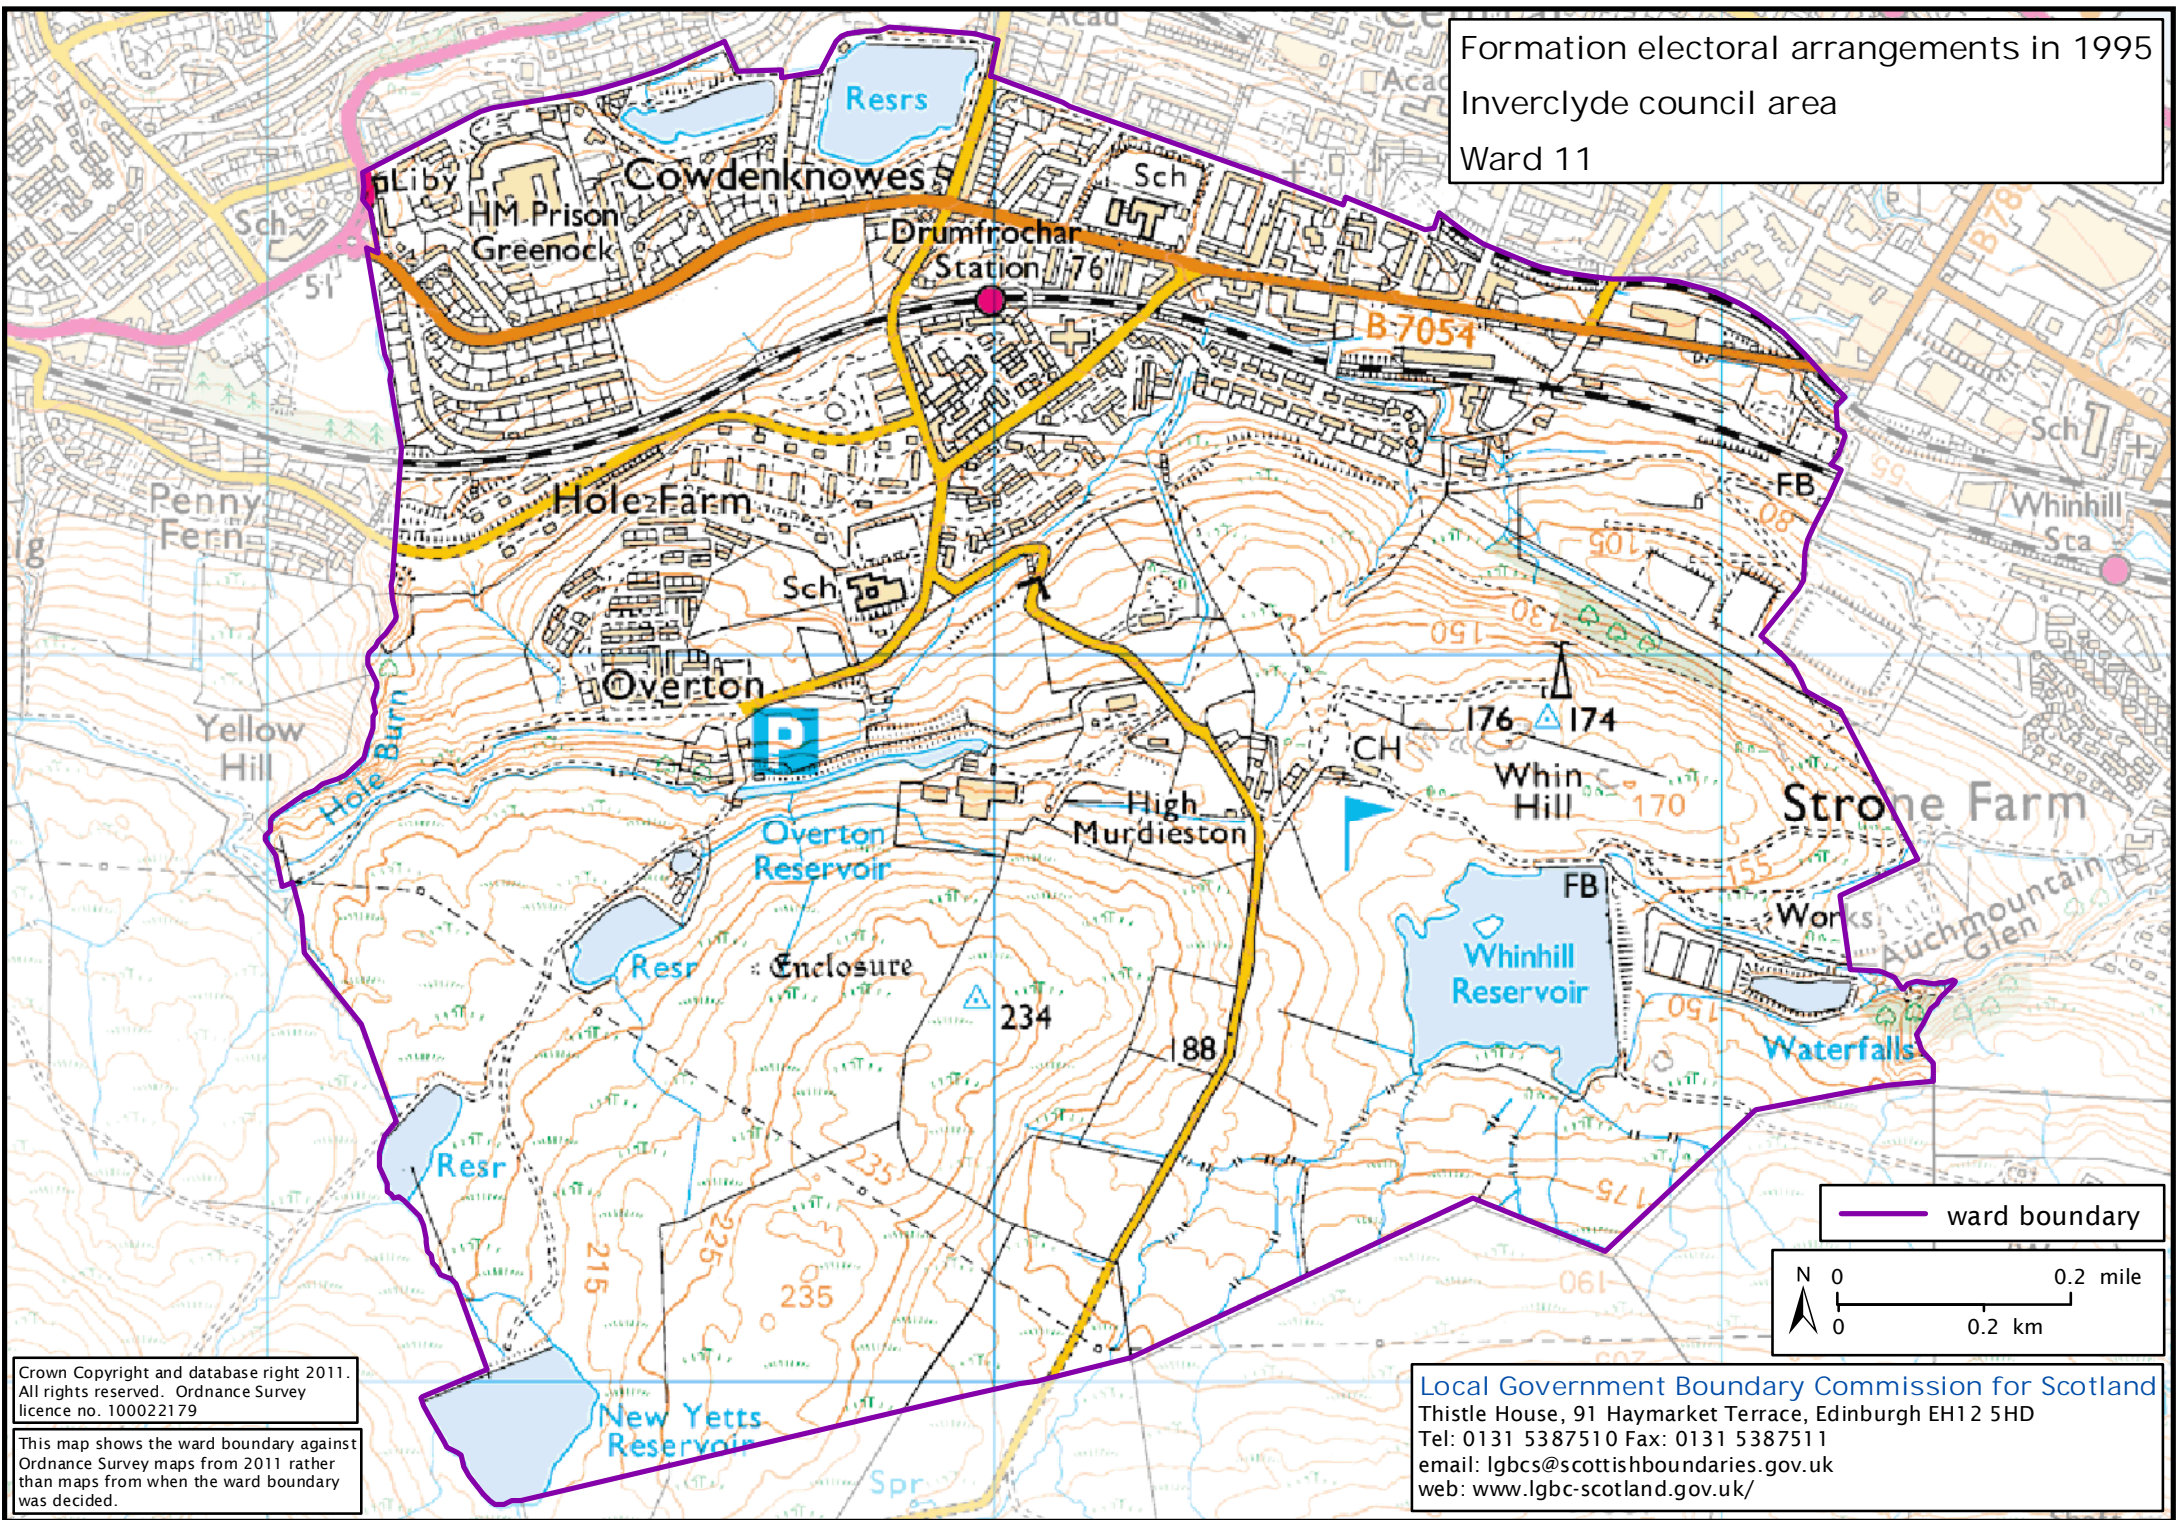

Formation electoral arrangements in 1995  
 Inverclyde council area  
 Ward 11

Crown Copyright and database right 2011.  
 All rights reserved. Ordnance Survey  
 licence no. 100022179

This map shows the ward boundary against  
 Ordnance Survey maps from 2011 rather  
 than maps from when the ward boundary  
 was decided.