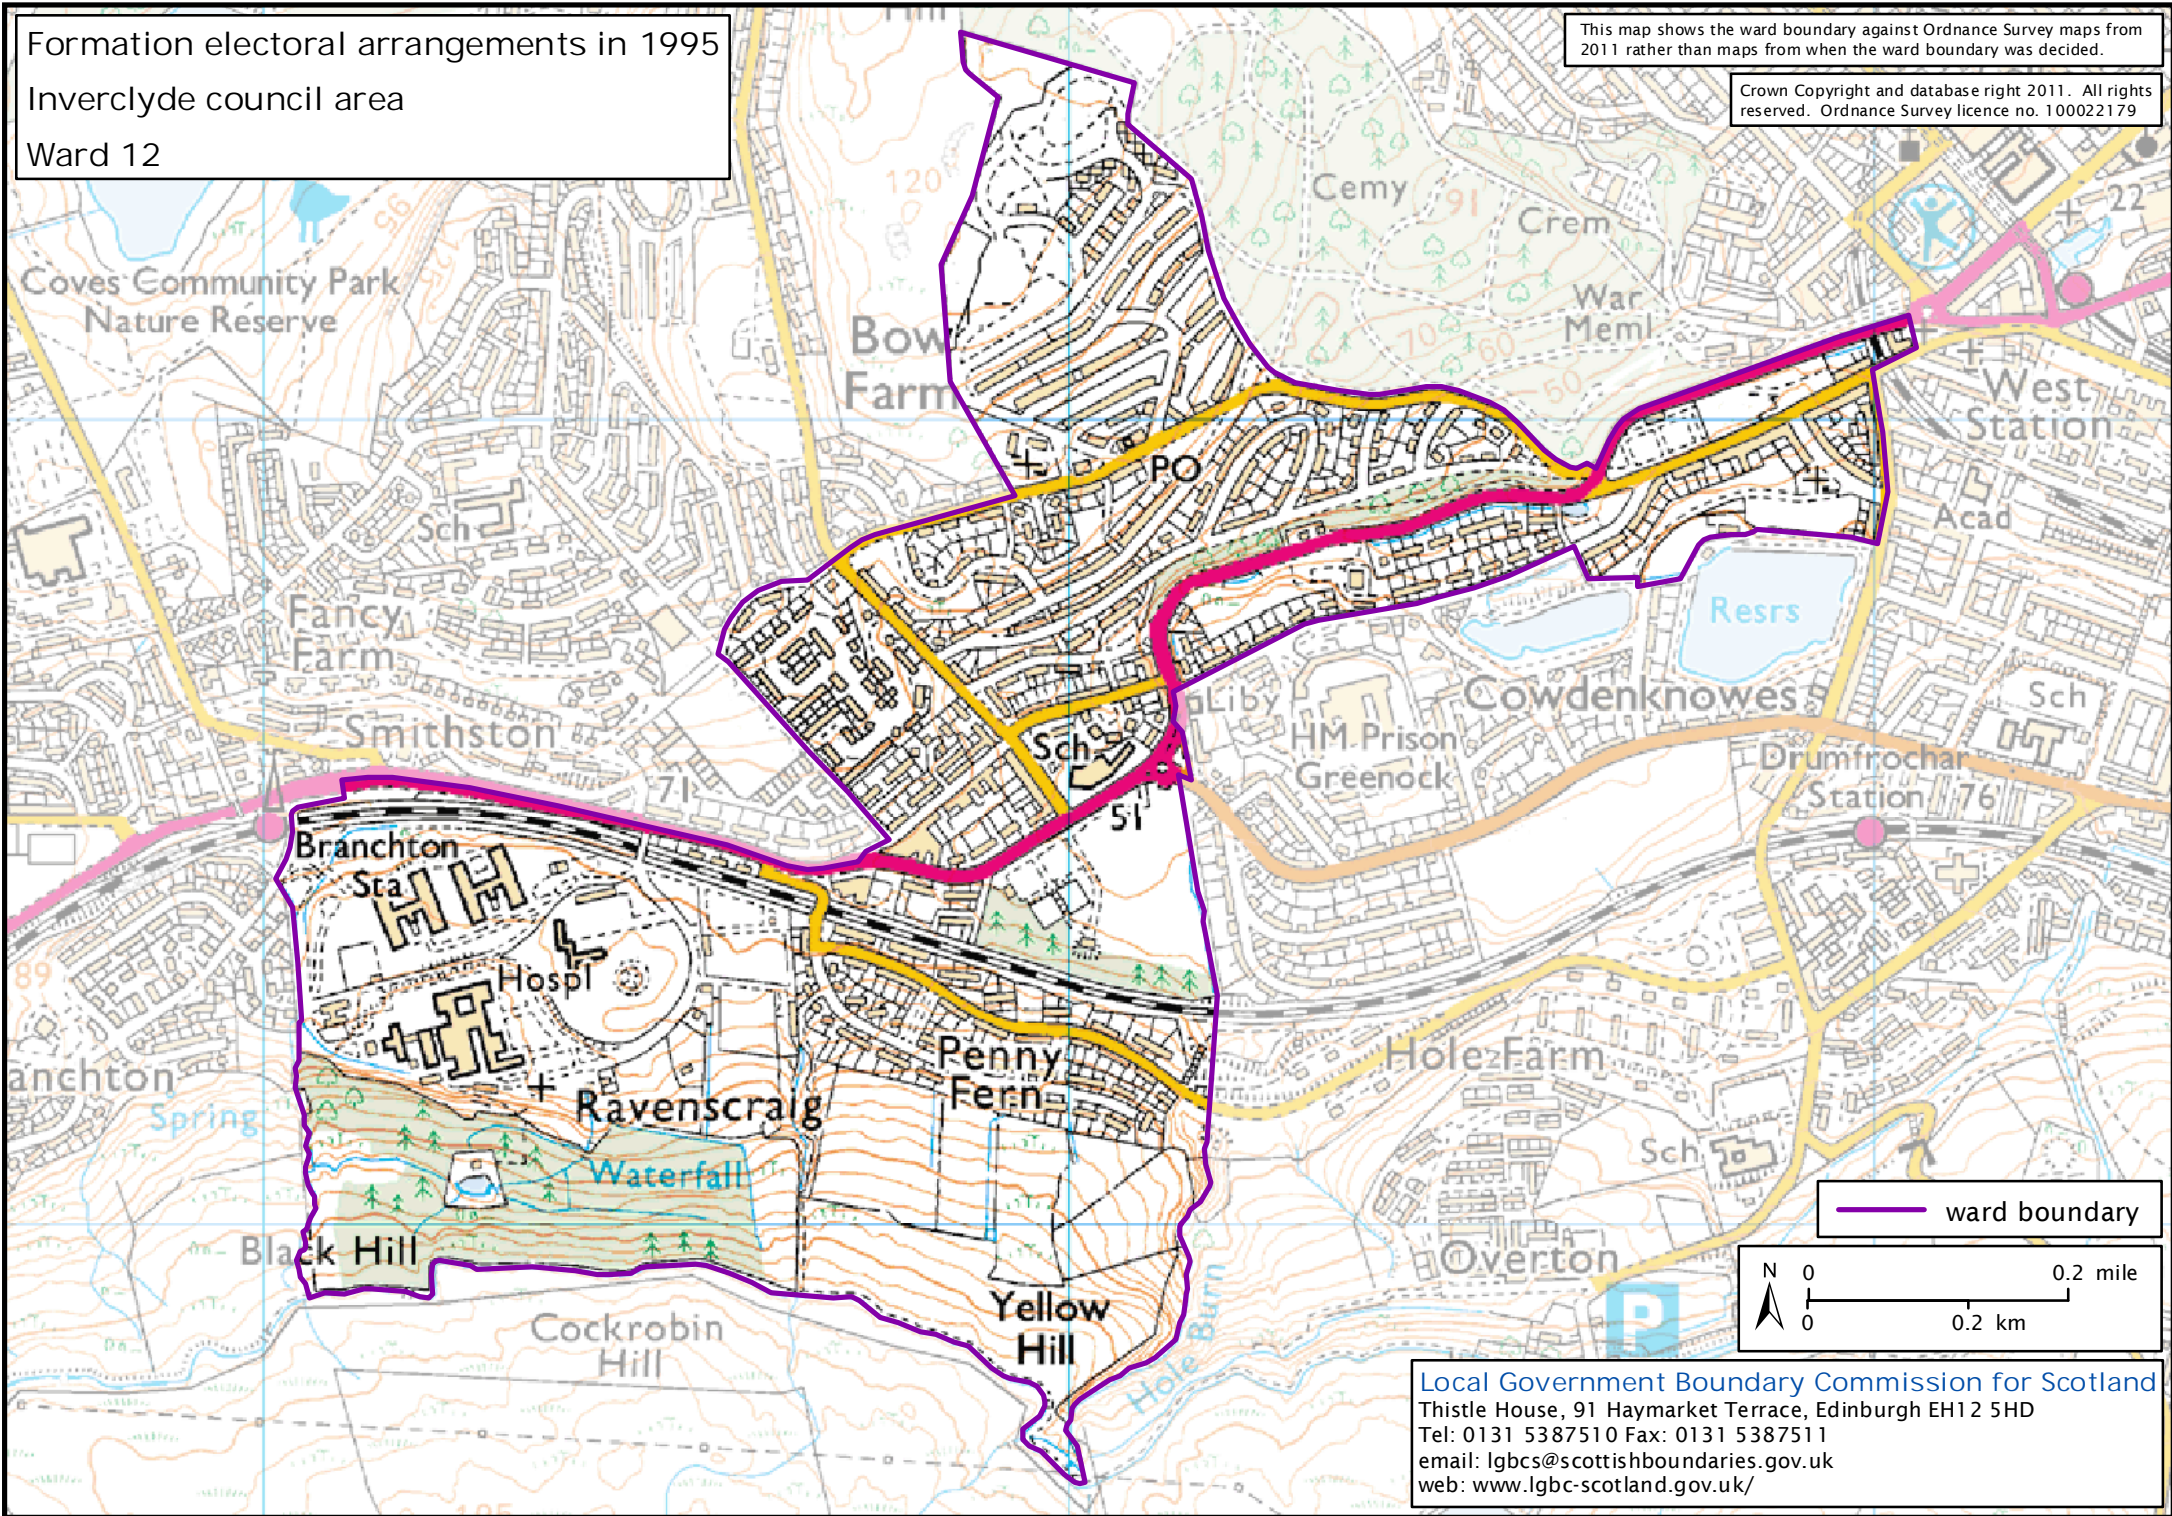

Formation electoral arrangements in 1995

Inverclyde council area

Ward 12

This map shows the ward boundary against Ordnance Survey maps from 2011 rather than maps from when the ward boundary was decided.

Crown Copyright and database right 2011. All rights reserved. Ordnance Survey licence no. 100022179