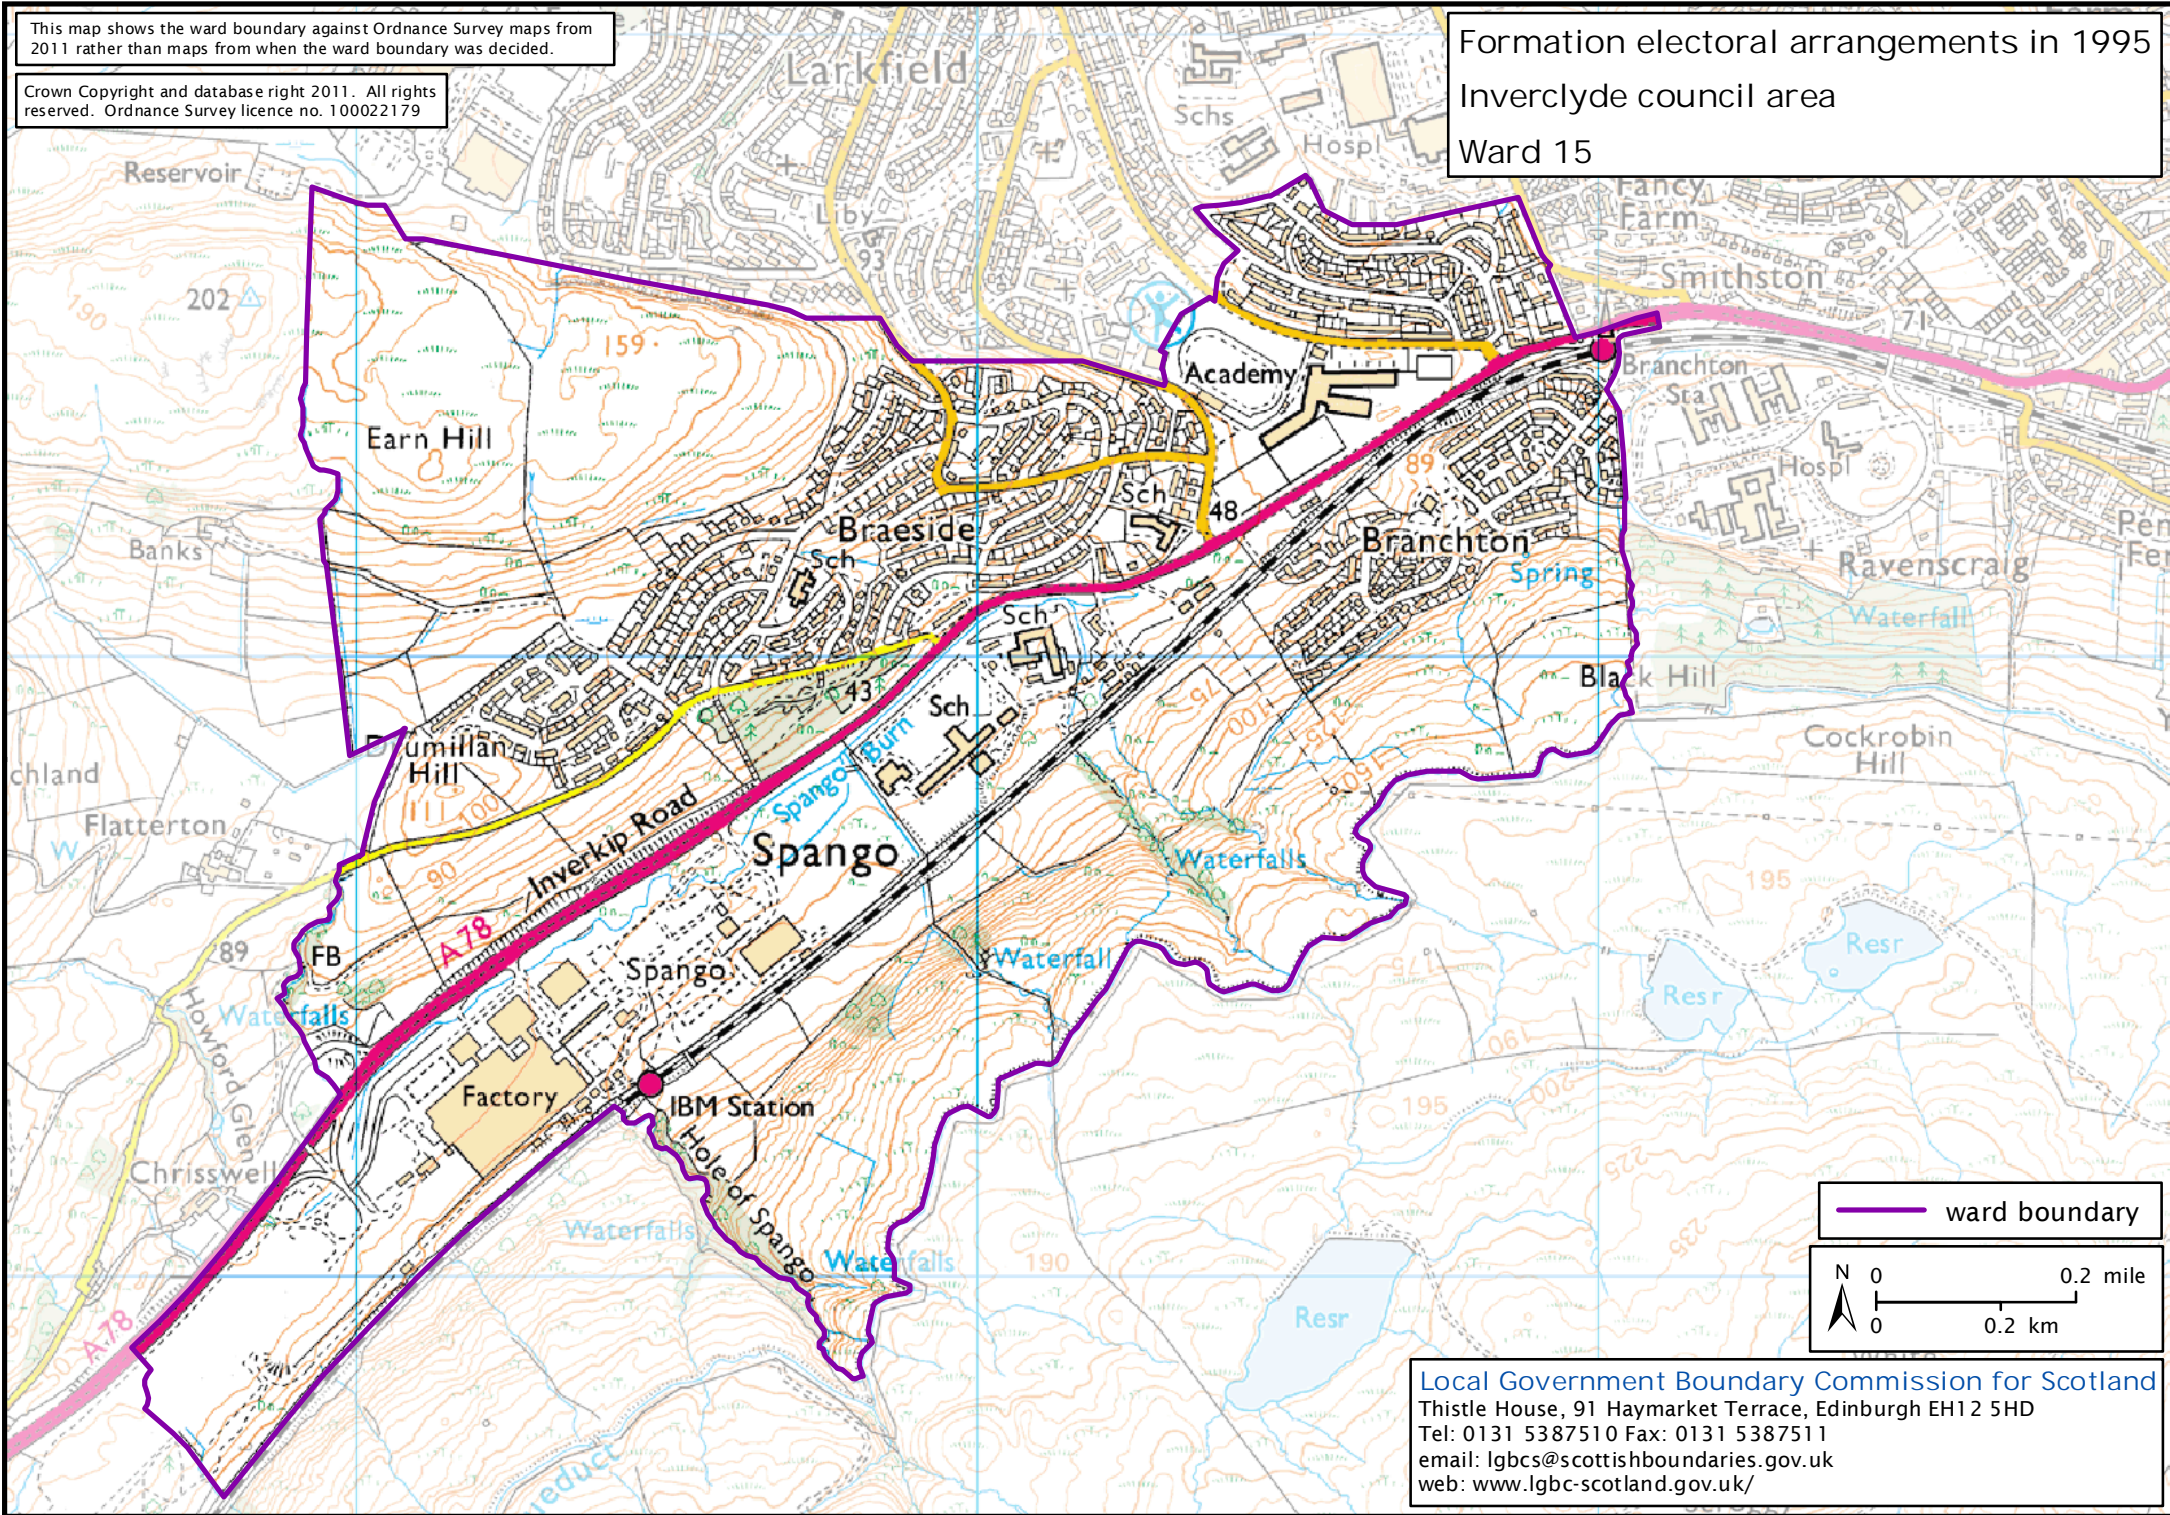

This map shows the ward boundary against Ordnance Survey maps from 2011 rather than maps from when the ward boundary was decided.

Crown Copyright and database right 2011. All rights reserved. Ordnance Survey licence no. 100022179

Formation electoral arrangements in 1995

Inverclyde council area

Ward 15

— ward boundary

Local Government Boundary Commission for Scotland
Thistle House, 91 Haymarket Terrace, Edinburgh EH12 5HD
Tel: 0131 5387510 Fax: 0131 5387511
email: lgbc@scottishboundaries.gov.uk
web: www.lgbc-scotland.gov.uk/