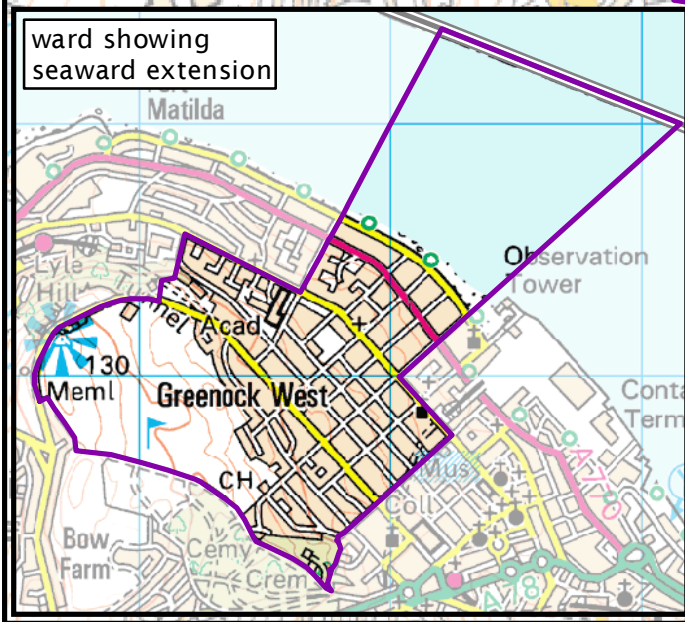

Formation electoral arrangements in 1995

Inverclyde council area

Ward 16

ward showing seaward extension

Local Government Boundary Commission for Scotland  
Thistle House, 91 Haymarket Terrace, Edinburgh EH12 5HD  
Tel: 0131 5387510 Fax: 0131 5387511  
email: [lgbcsc@scottishboundaries.gov.uk](mailto:lgbcsc@scottishboundaries.gov.uk)  
web: [www.lgbc-scotland.gov.uk/](http://www.lgbc-scotland.gov.uk/)

Crown Copyright and database right 2011. All rights reserved. Ordnance Survey licence no. 100022179

This map shows the ward boundary against Ordnance Survey maps from 2011 rather than maps from when the ward boundary was decided.