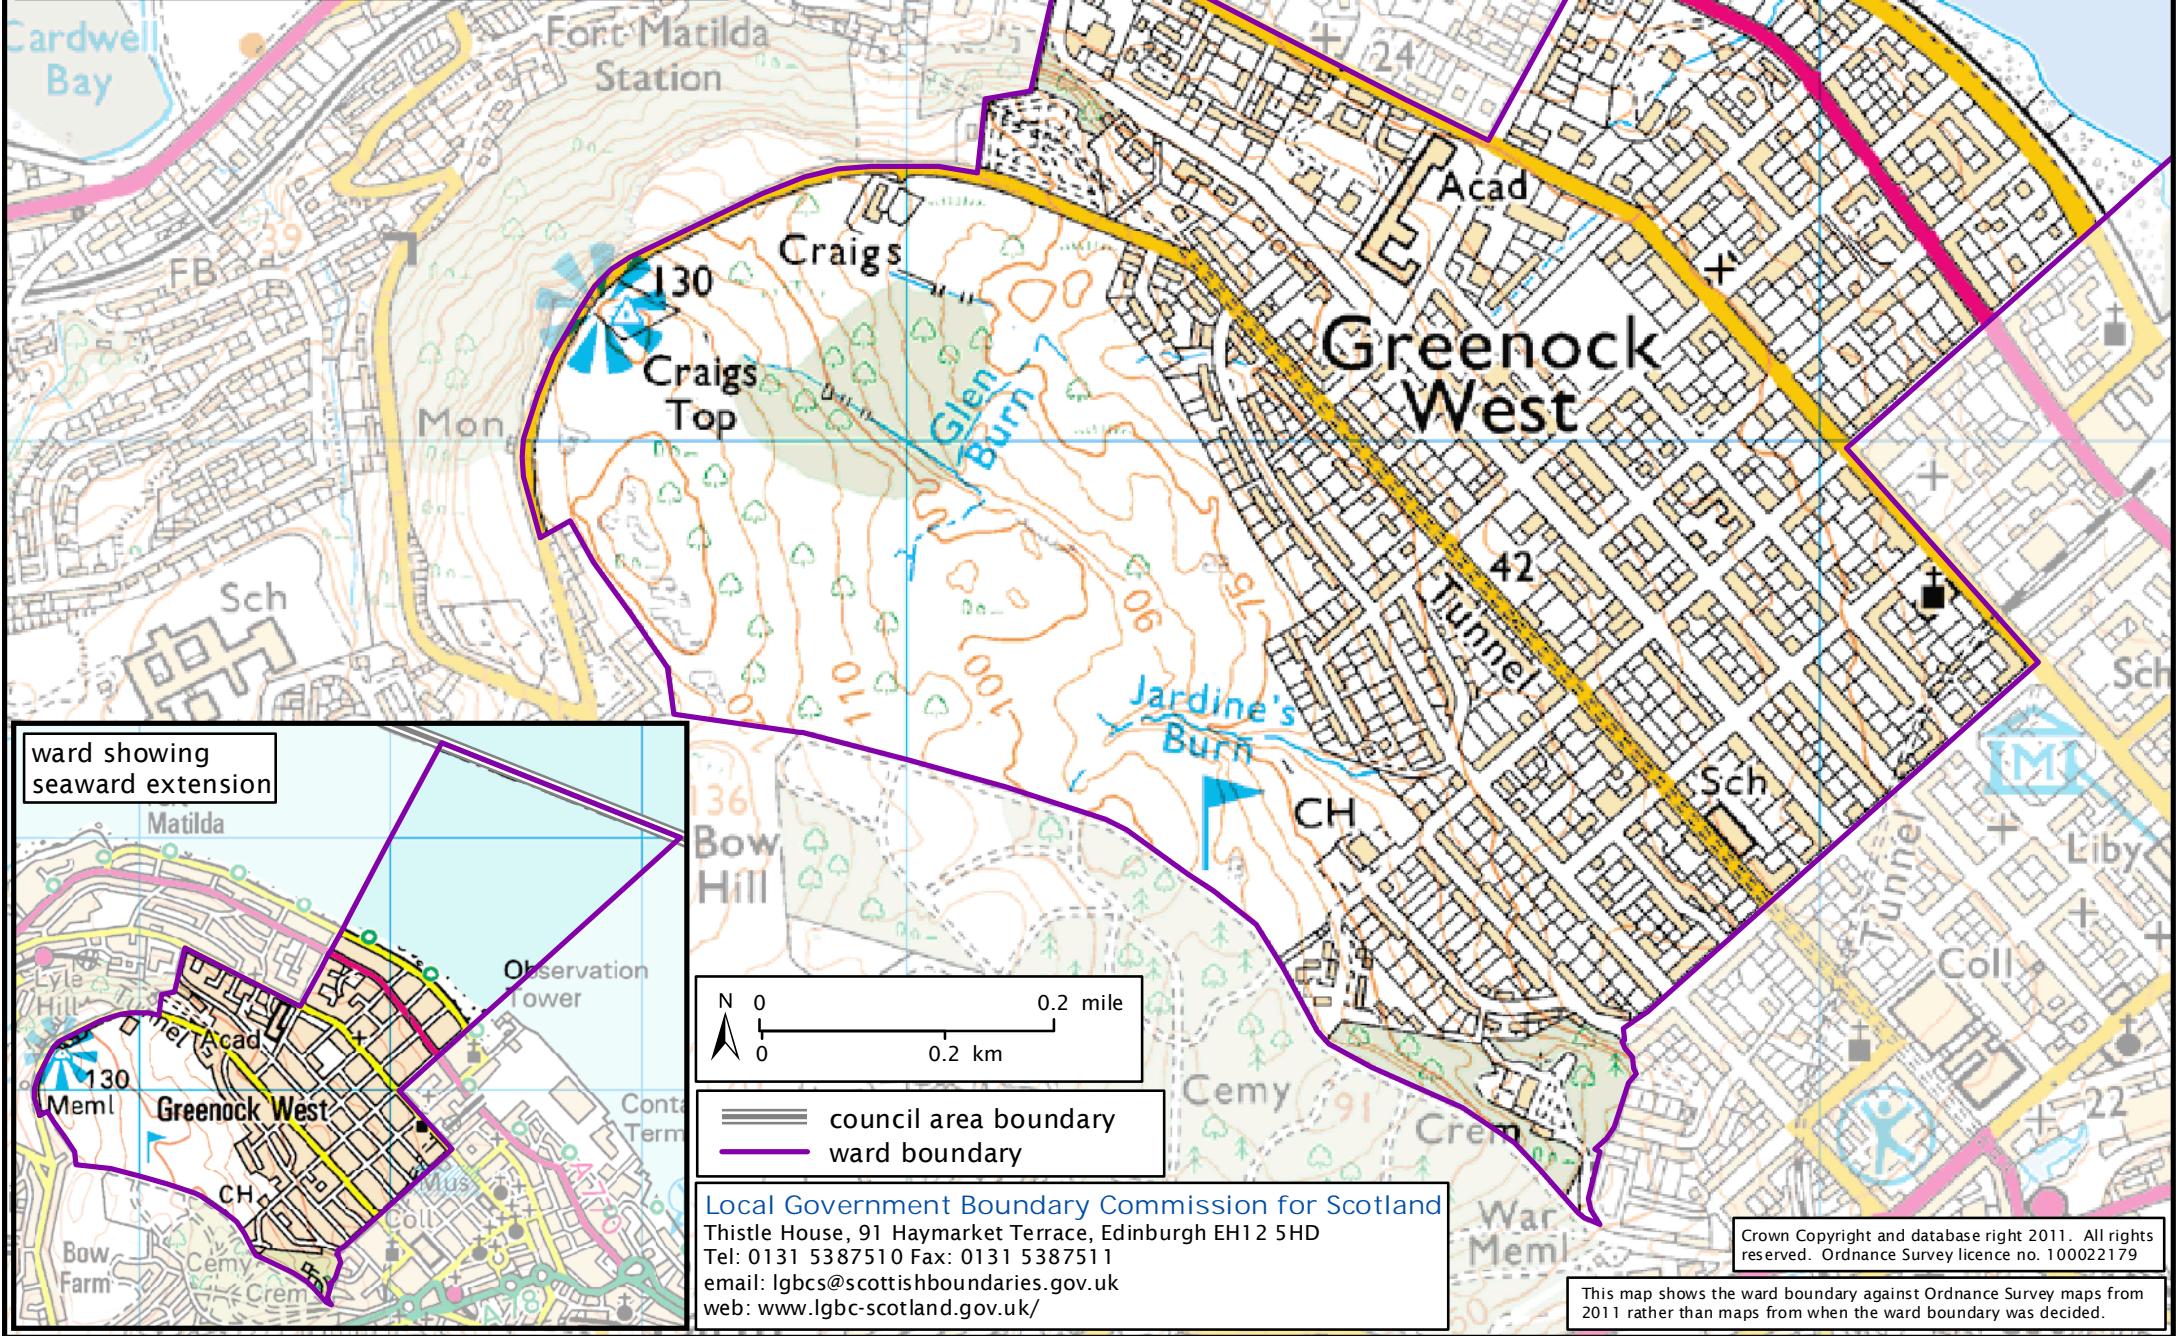

Formation electoral arrangements in 1995

Inverclyde council area

Ward 16

ward showing seaward extension

Local Government Boundary Commission for Scotland  
Thistle House, 91 Haymarket Terrace, Edinburgh EH12 5HD  
Tel: 0131 5387510 Fax: 0131 5387511  
email: [lgbcsc@scottishboundaries.gov.uk](mailto:lgbcsc@scottishboundaries.gov.uk)  
web: [www.lgbc-scotland.gov.uk/](http://www.lgbc-scotland.gov.uk/)

Crown Copyright and database right 2011. All rights reserved. Ordnance Survey licence no. 100022179

This map shows the ward boundary against Ordnance Survey maps from 2011 rather than maps from when the ward boundary was decided.