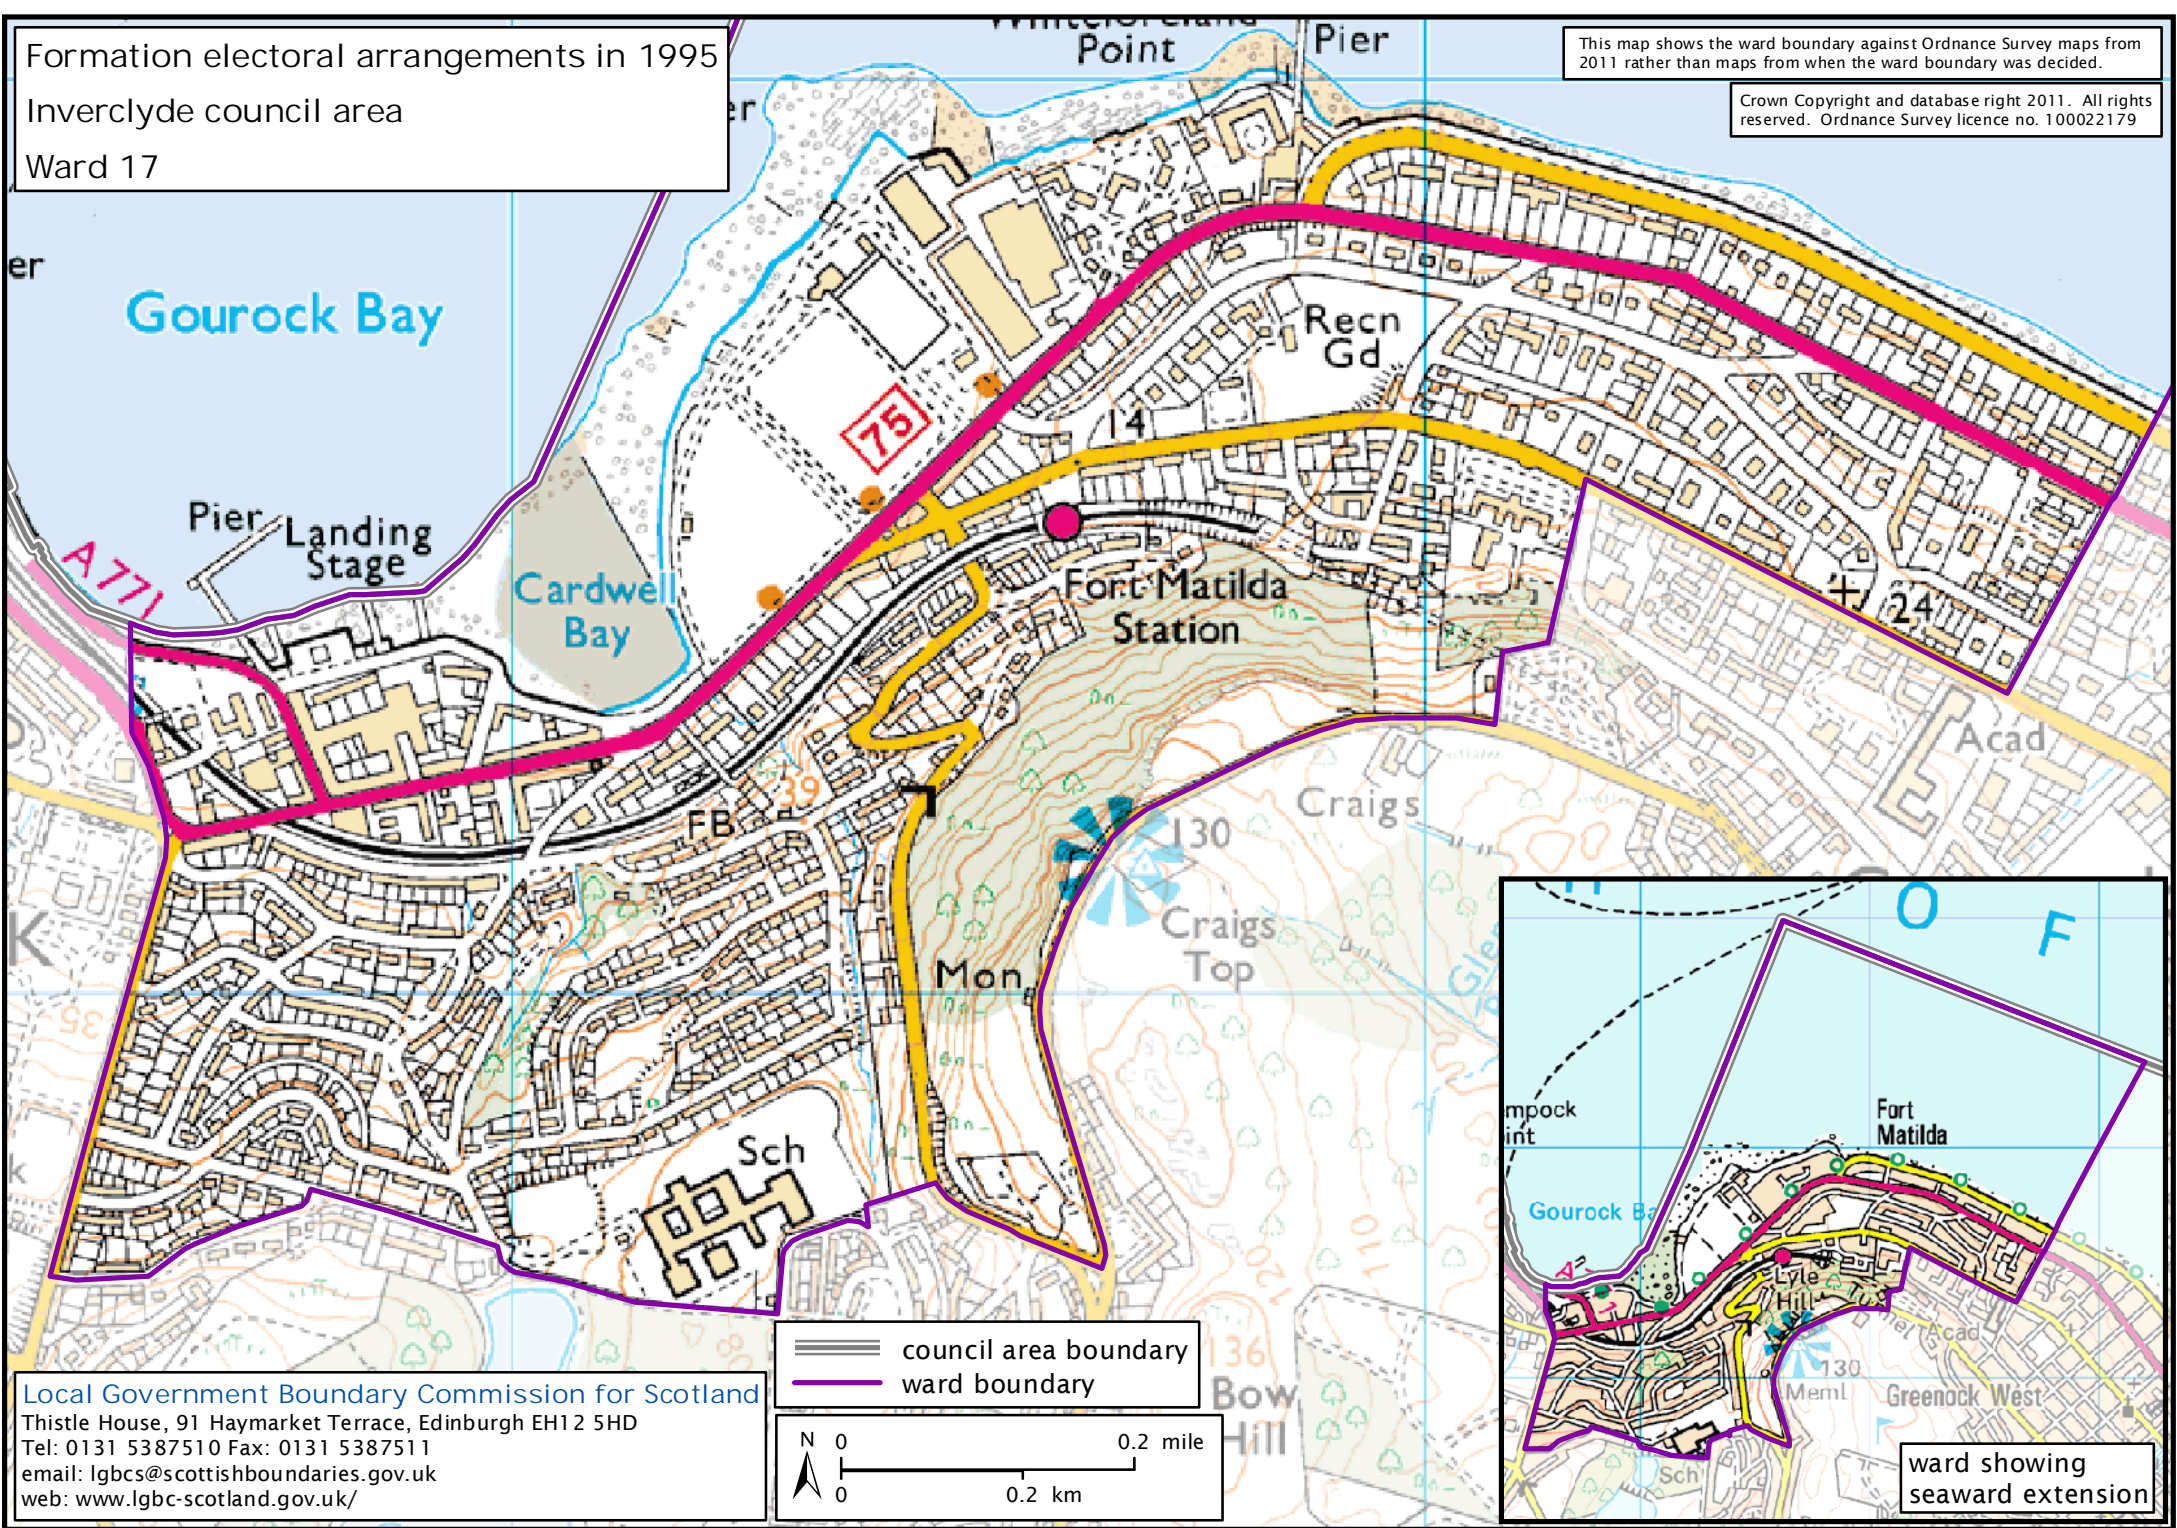

Formation electoral arrangements in 1995

Inverclyde council area

Ward 17

This map shows the ward boundary against Ordnance Survey maps from 2011 rather than maps from when the ward boundary was decided.

Crown Copyright and database right 2011. All rights reserved. Ordnance Survey licence no. 100022179

— council area boundary
— ward boundary

ward showing seaward extension