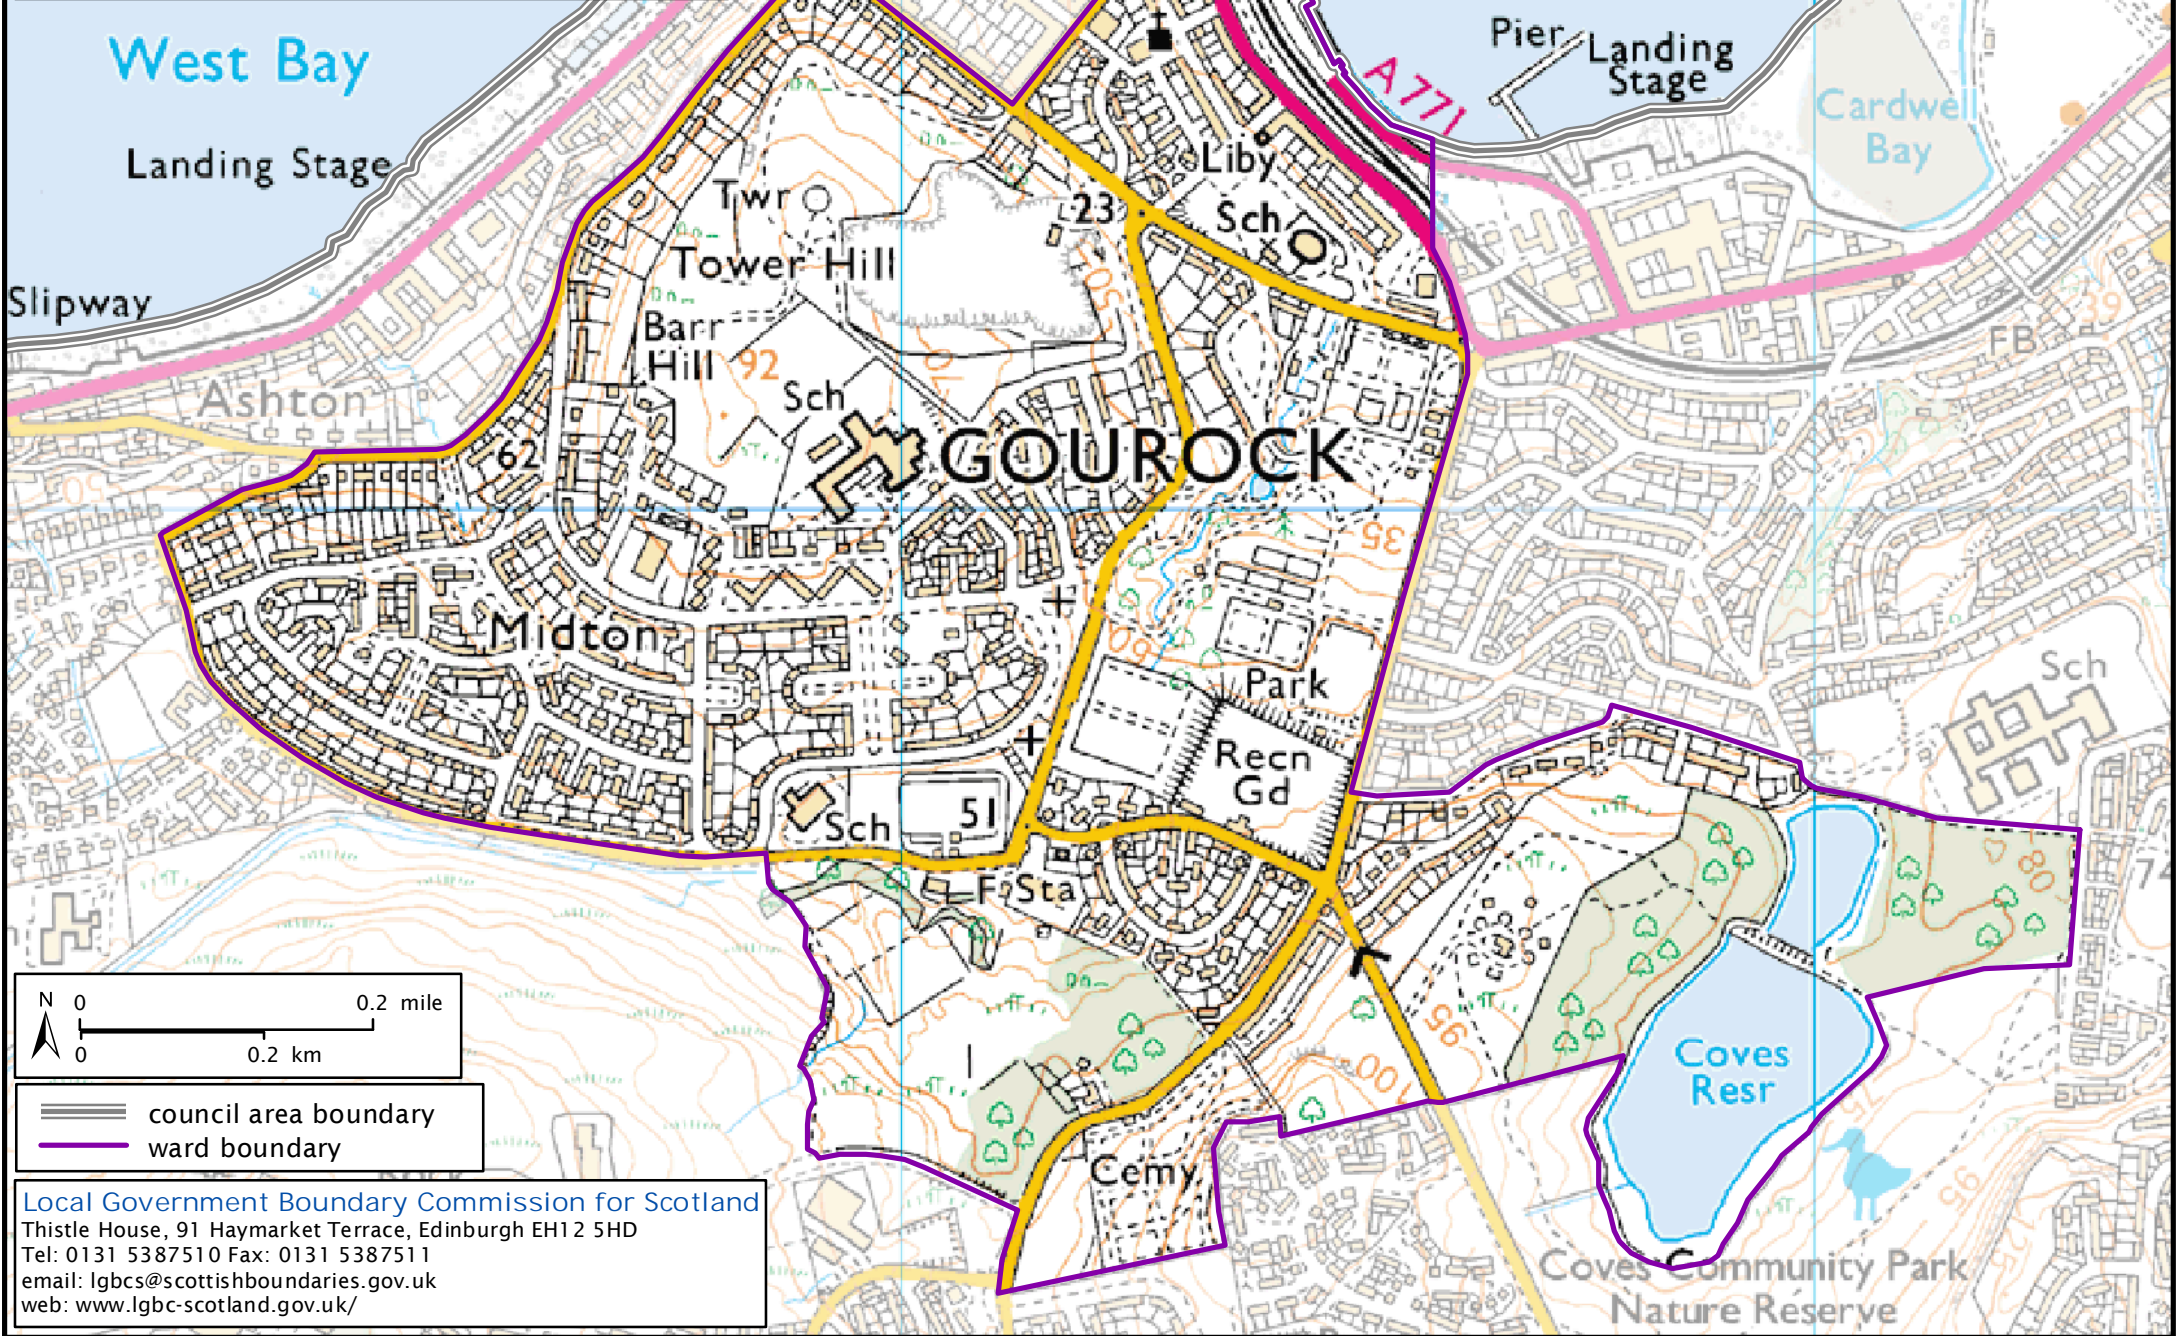

Formation electoral arrangements in 1995

Inverclyde council area

Ward 18

This map shows the ward boundary against Ordnance Survey maps from 2011 rather than maps from when the ward boundary was decided.

Crown Copyright and database right 2011. All rights reserved. Ordnance Survey licence no. 100022179

==== council area boundary
—— ward boundary

Local Government Boundary Commission for Scotland
Thistle House, 91 Haymarket Terrace, Edinburgh EH12 5HD
Tel: 0131 5387510 Fax: 0131 5387511
email: lgbcscottishboundaries.gov.uk
web: www.lgbc-scotland.gov.uk/