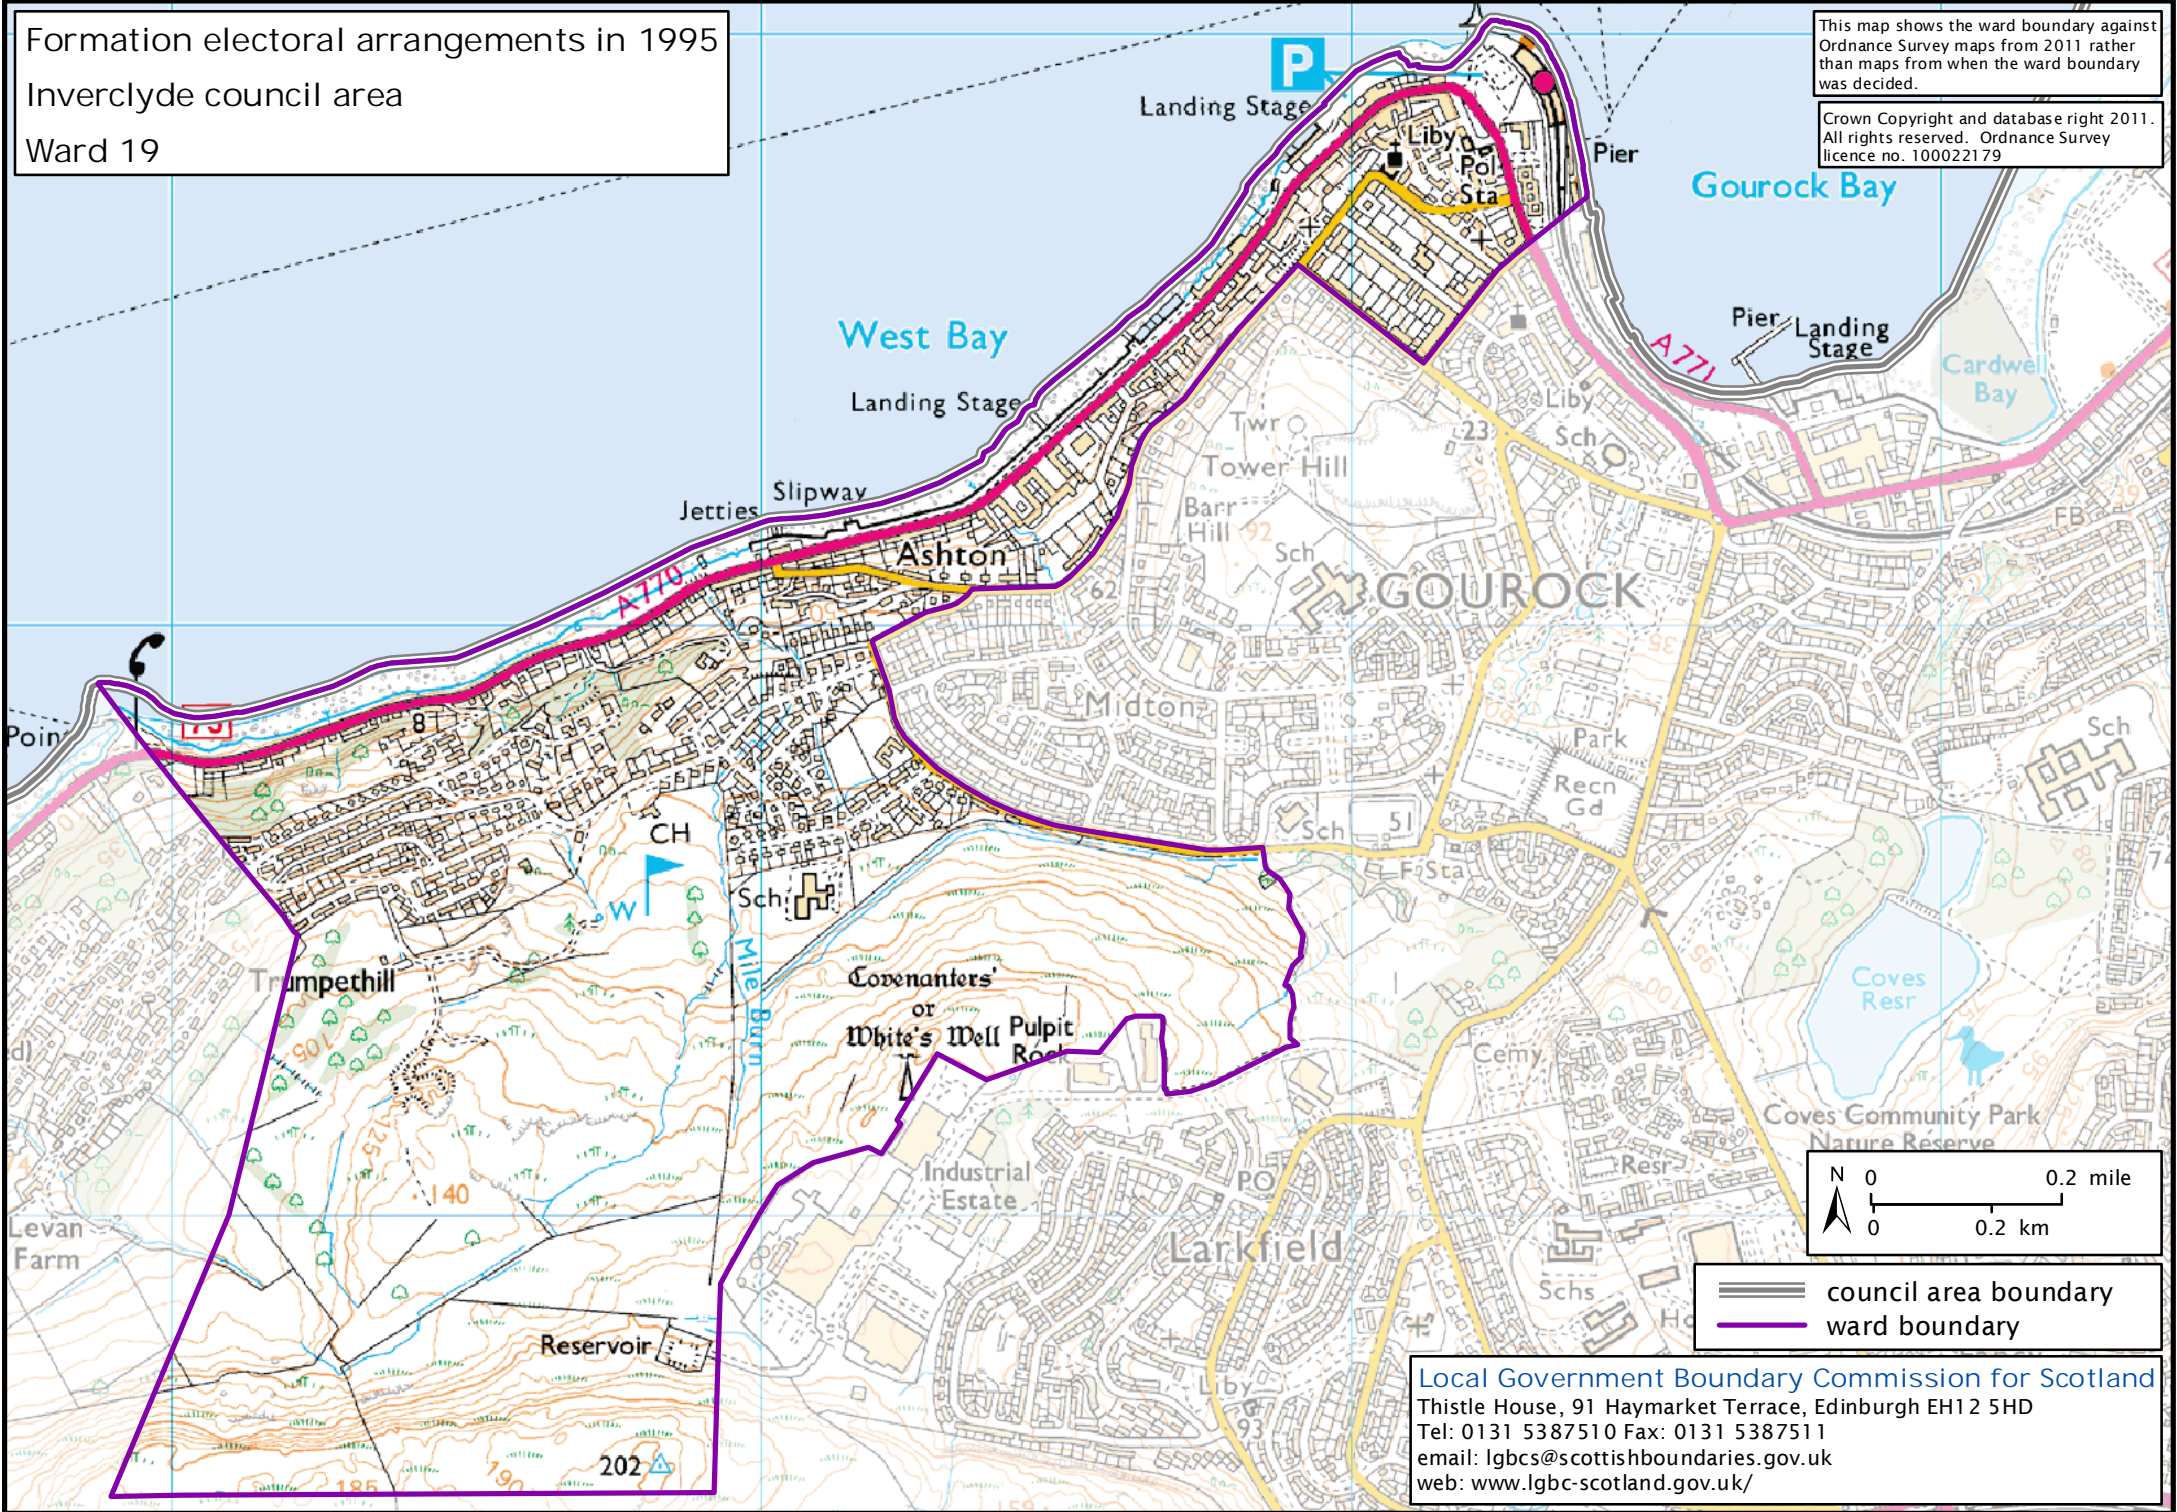

Formation electoral arrangements in 1995
Inverclyde council area
Ward 19

This map shows the ward boundary against Ordnance Survey maps from 2011 rather than maps from when the ward boundary was decided.

Crown Copyright and database right 2011. All rights reserved. Ordnance Survey licence no. 100022179

- ==== council area boundary
- ==== ward boundary

Local Government Boundary Commission for Scotland
Thistle House, 91 Haymarket Terrace, Edinburgh EH12 5HD
Tel: 0131 5387510 Fax: 0131 5387511
email: lgbc@scottishboundaries.gov.uk
web: www.lgbc-scotland.gov.uk/