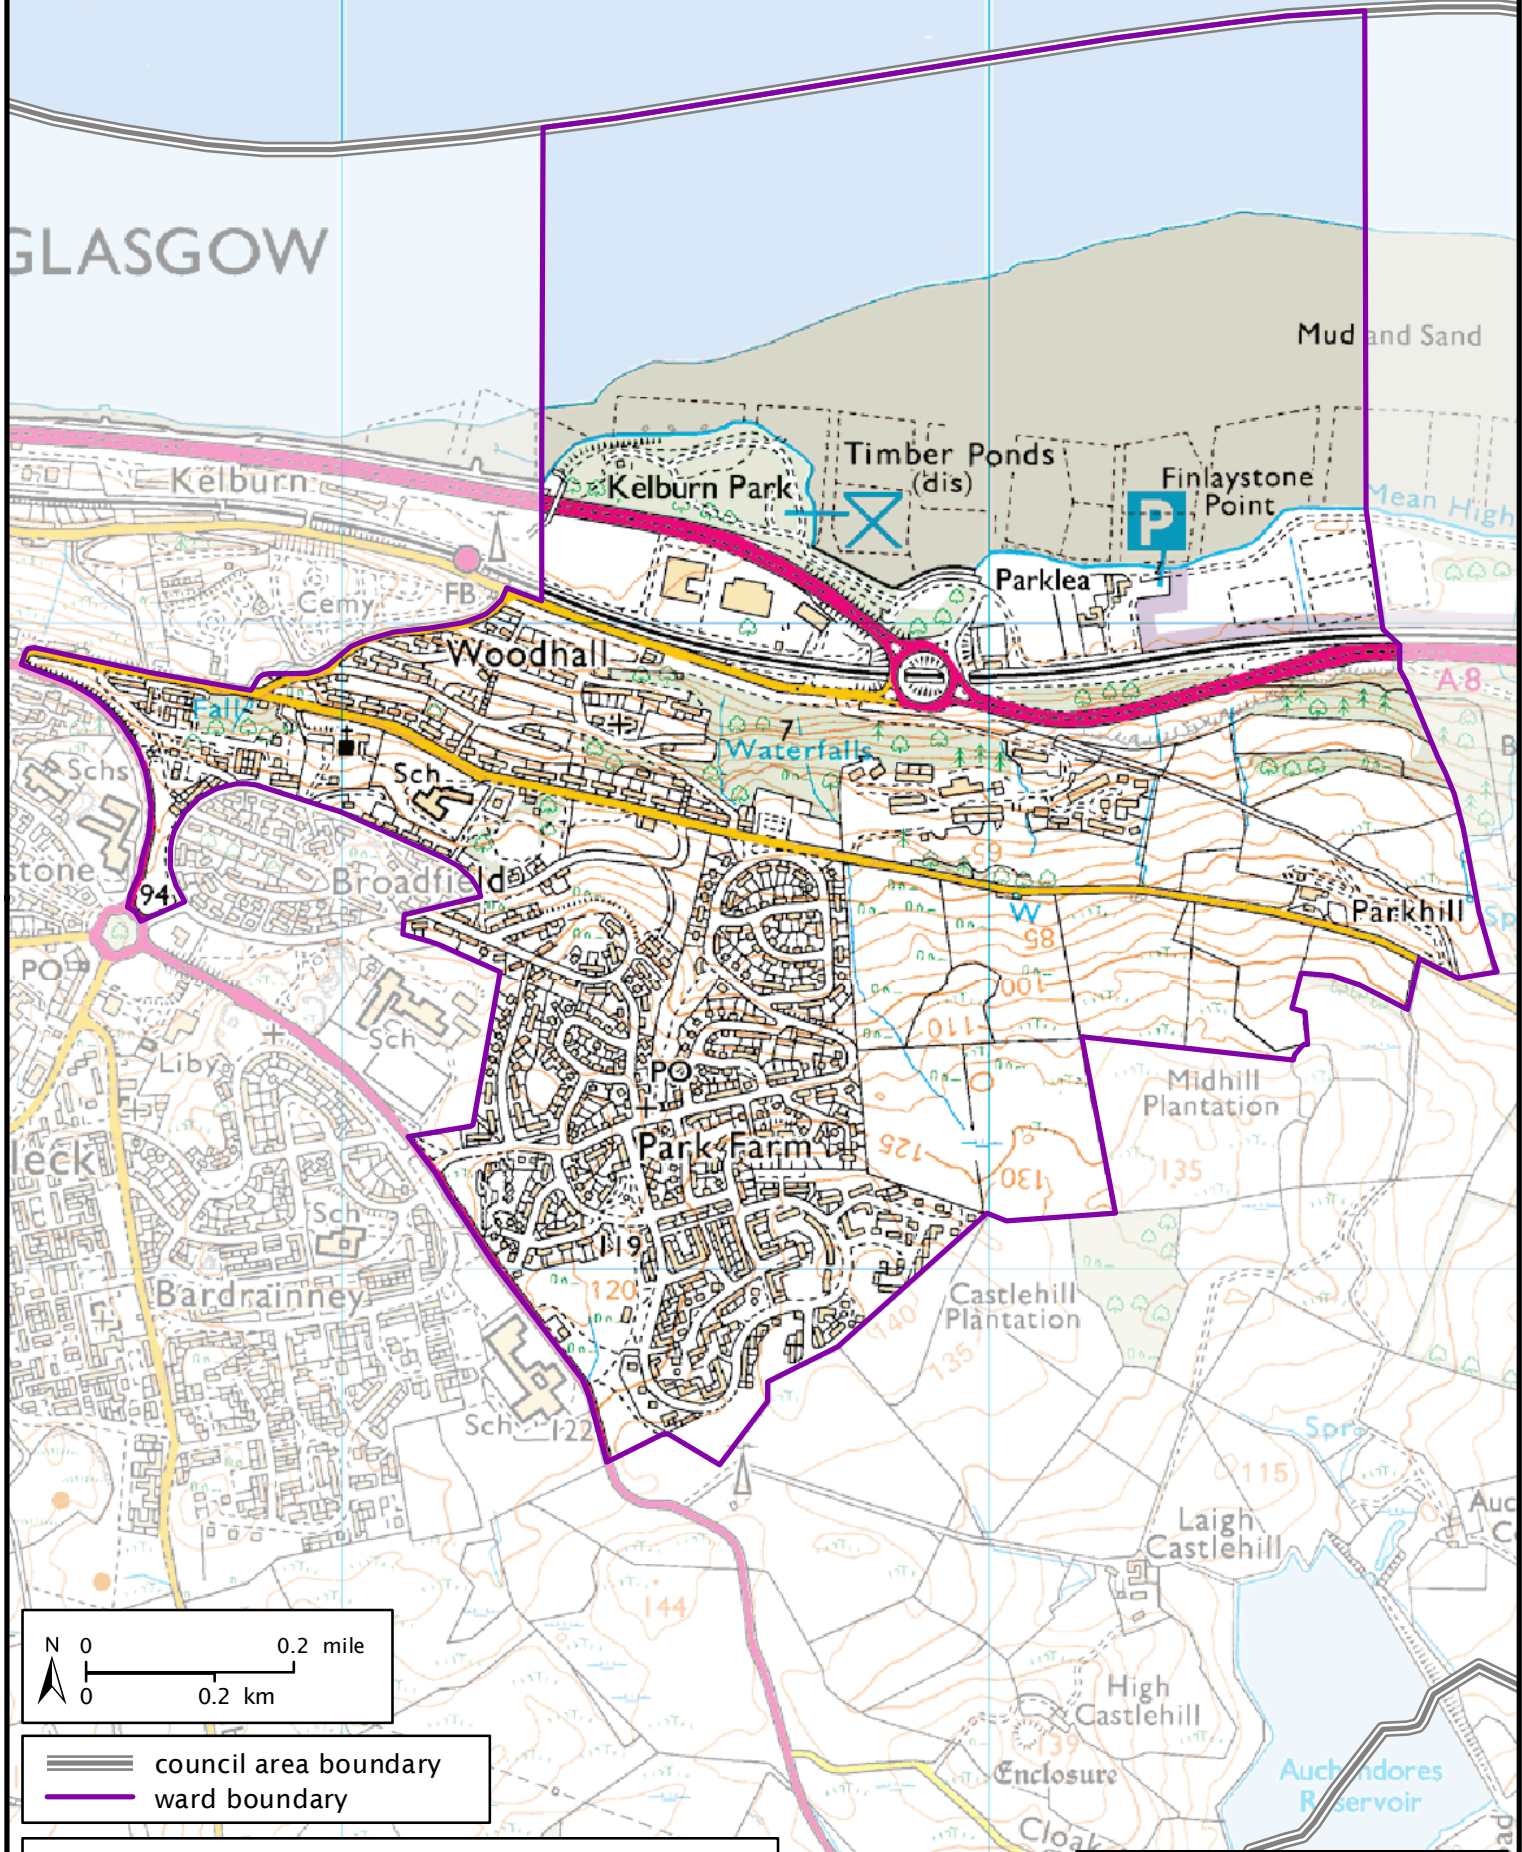

Formation electoral arrangements in 1995

Inverclyde

Ward 2

Local Government Boundary Commission for Scotland

Thistle House, 91 Haymarket Terrace, Edinburgh EH12 5HD

Tel: 0131 538 7510 Fax: 0131 538 7511

email: lgbcscottishboundaries.gov.uk web: www.lgbc-scotland.gov.uk

Crown Copyright and database right 2011. All rights reserved. Ordnance Survey licence no. 100022179

This map shows the ward boundary against Ordnance Survey maps from 2011 rather than maps from when the ward boundary was decided.