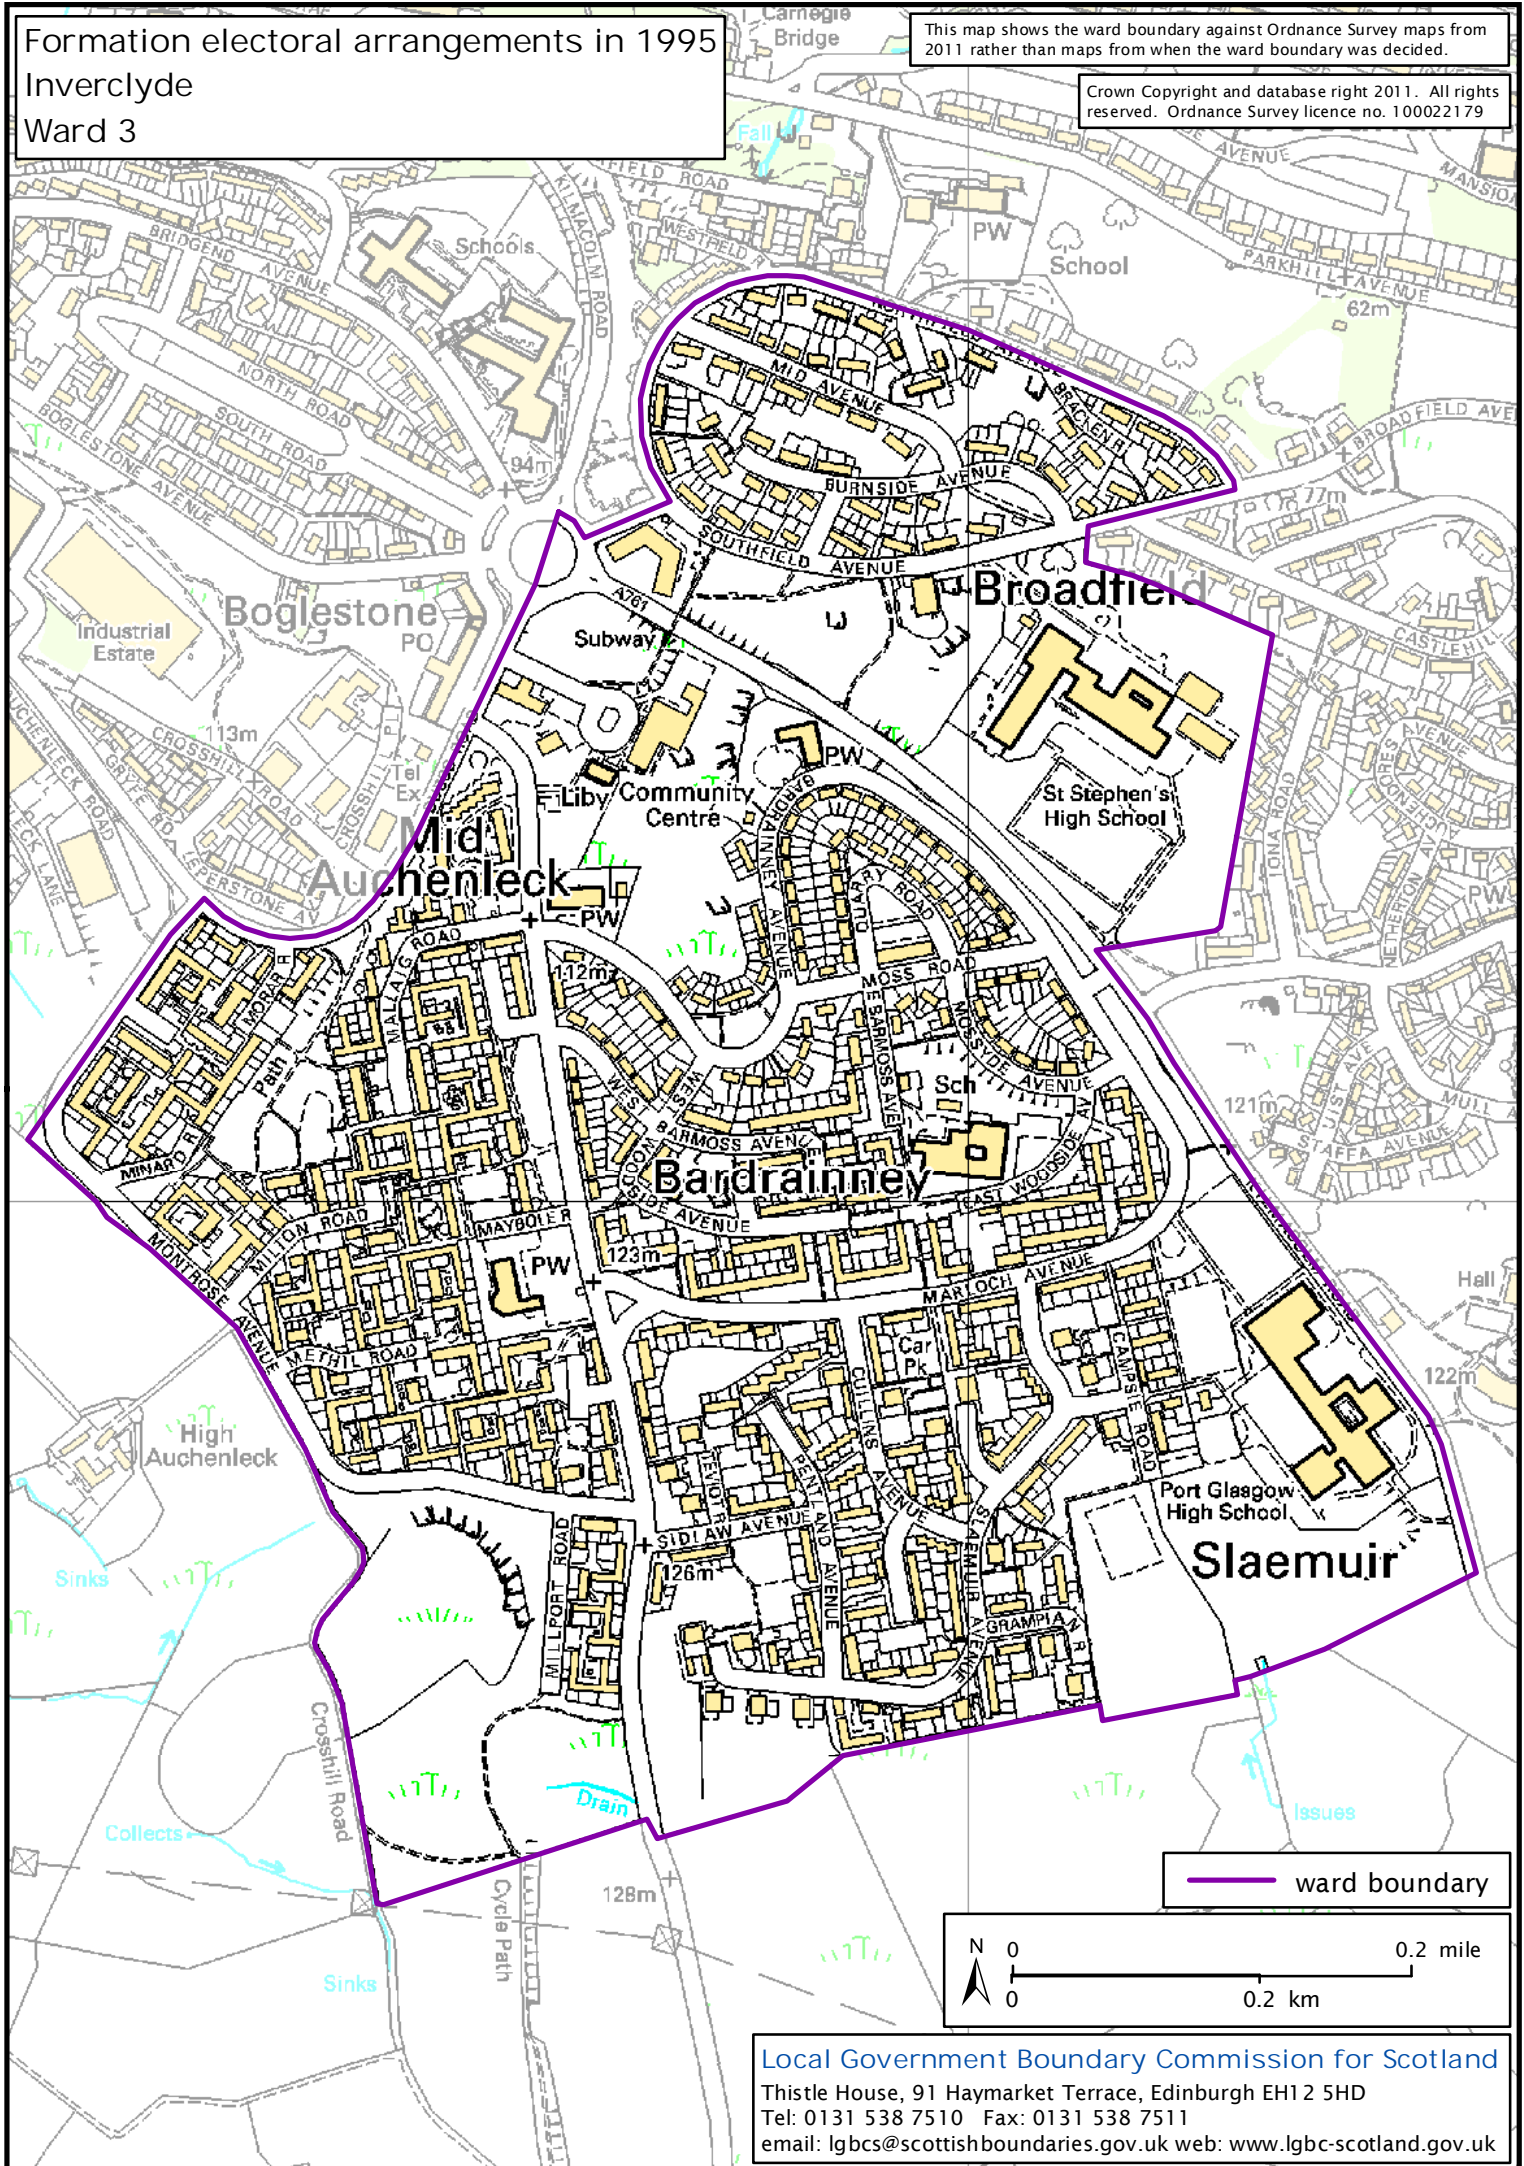

Formation electoral arrangements in 1995

Inverclyde

Ward 3

This map shows the ward boundary against Ordnance Survey maps from 2011 rather than maps from when the ward boundary was decided.

Crown Copyright and database right 2011. All rights reserved. Ordnance Survey licence no. 100022179