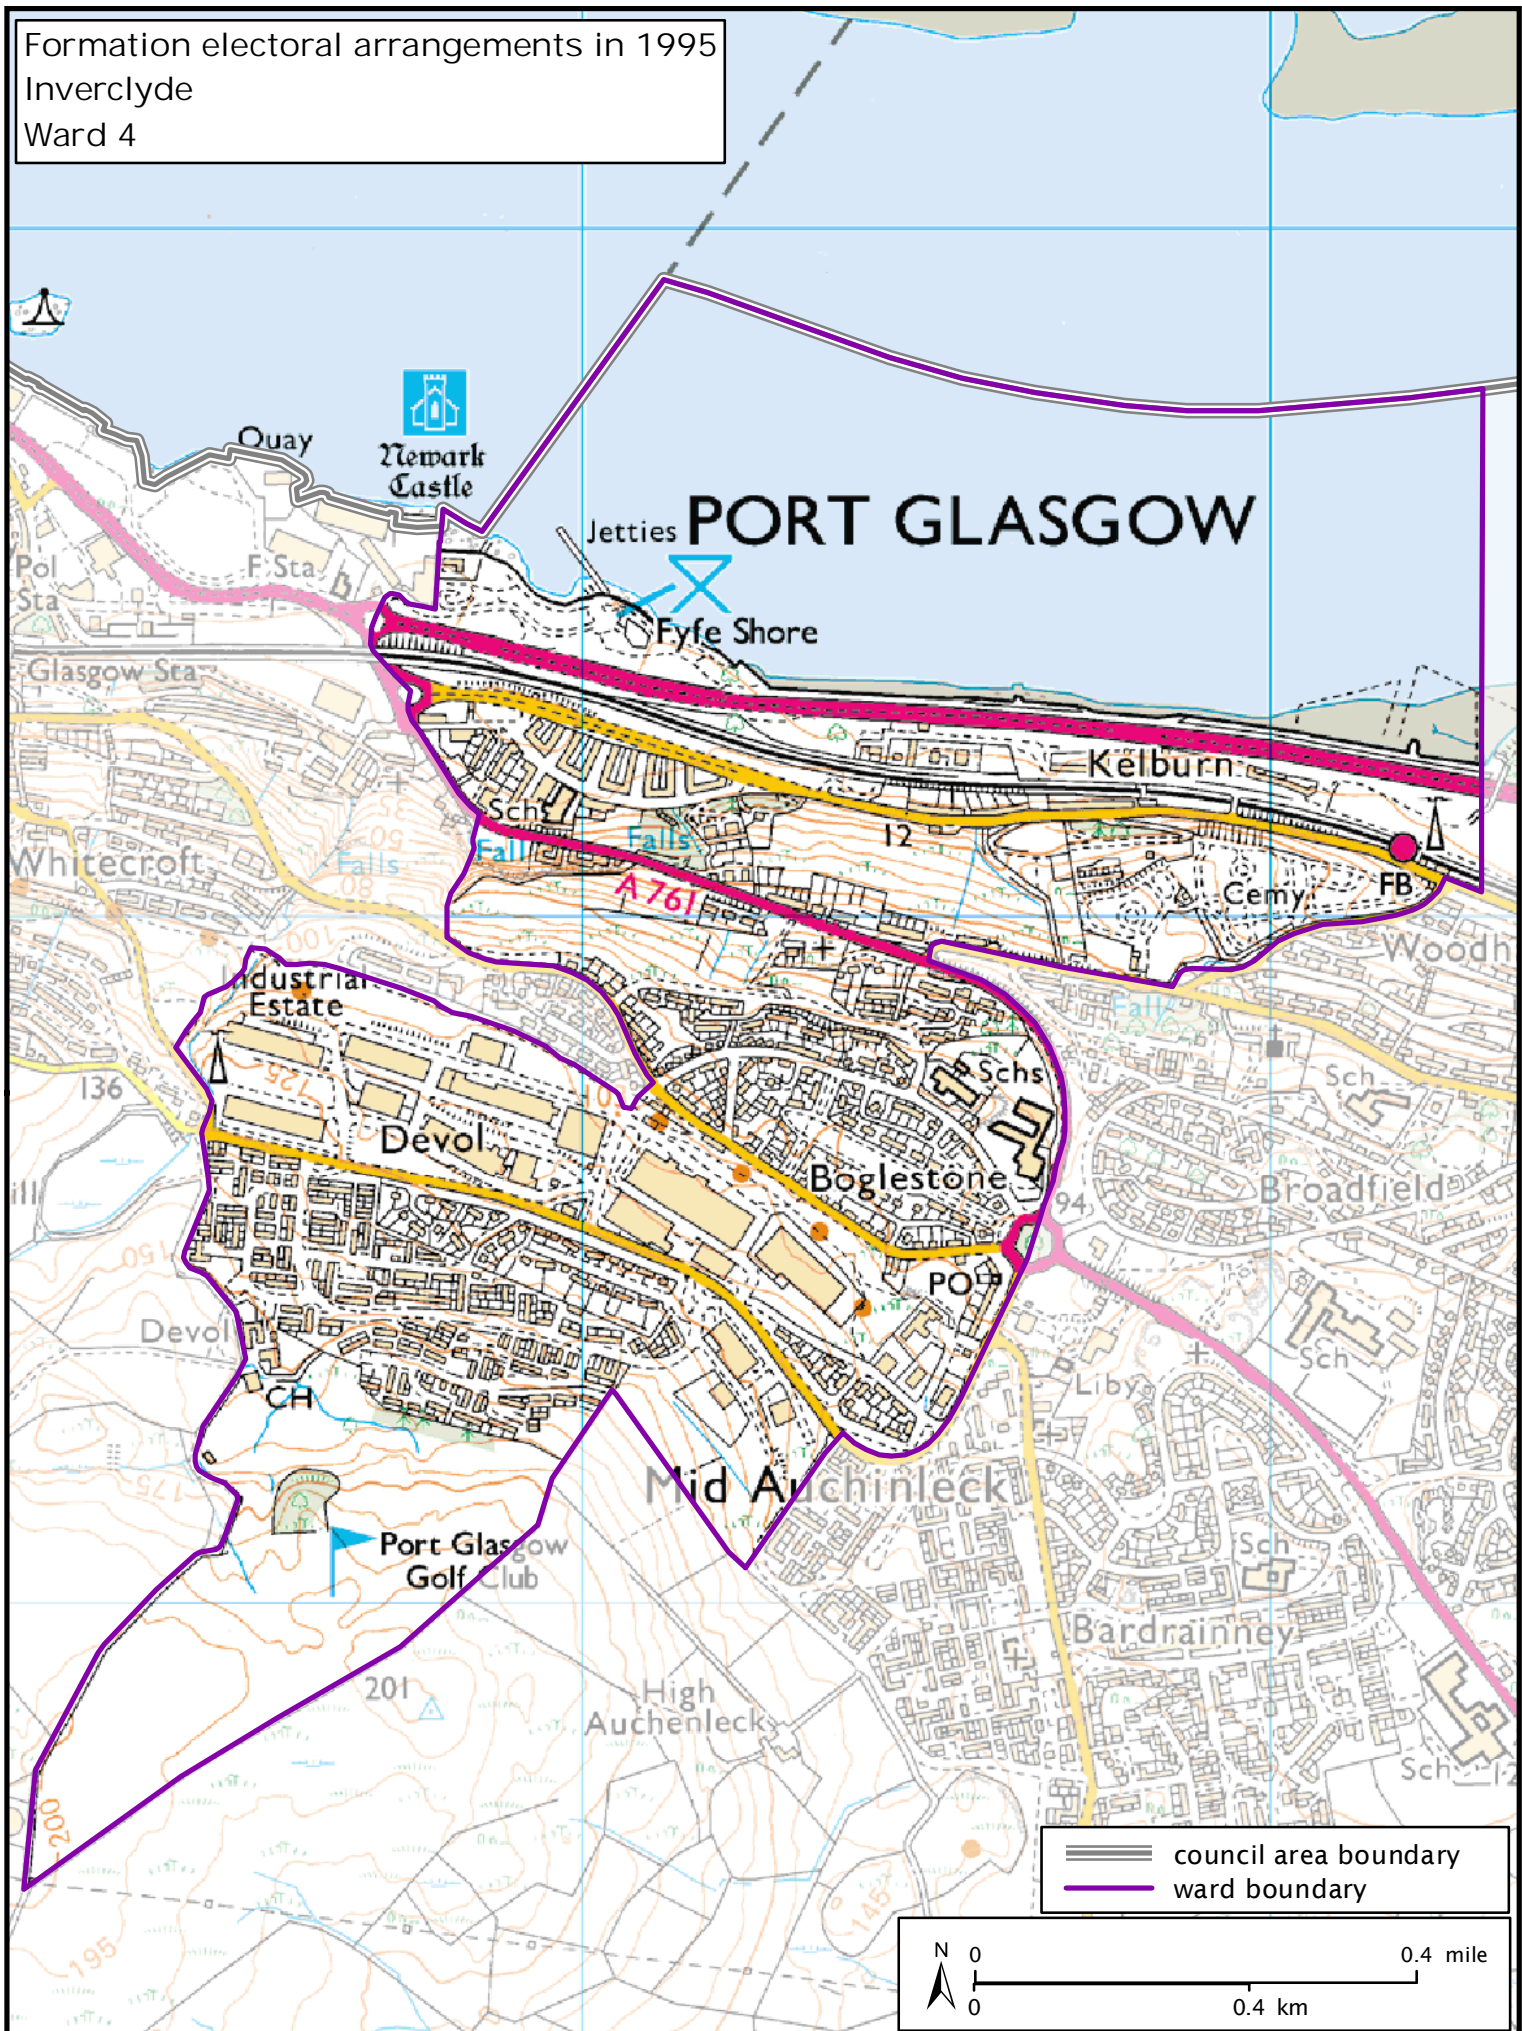

Formation electoral arrangements in 1995
Inverclyde
Ward 4

— council area boundary
— ward boundary

Crown Copyright and database right 2011. All rights reserved. Ordnance Survey licence no. 100022179

This map shows the ward boundary against Ordnance Survey maps from 2011 rather than maps from when the ward boundary was decided.