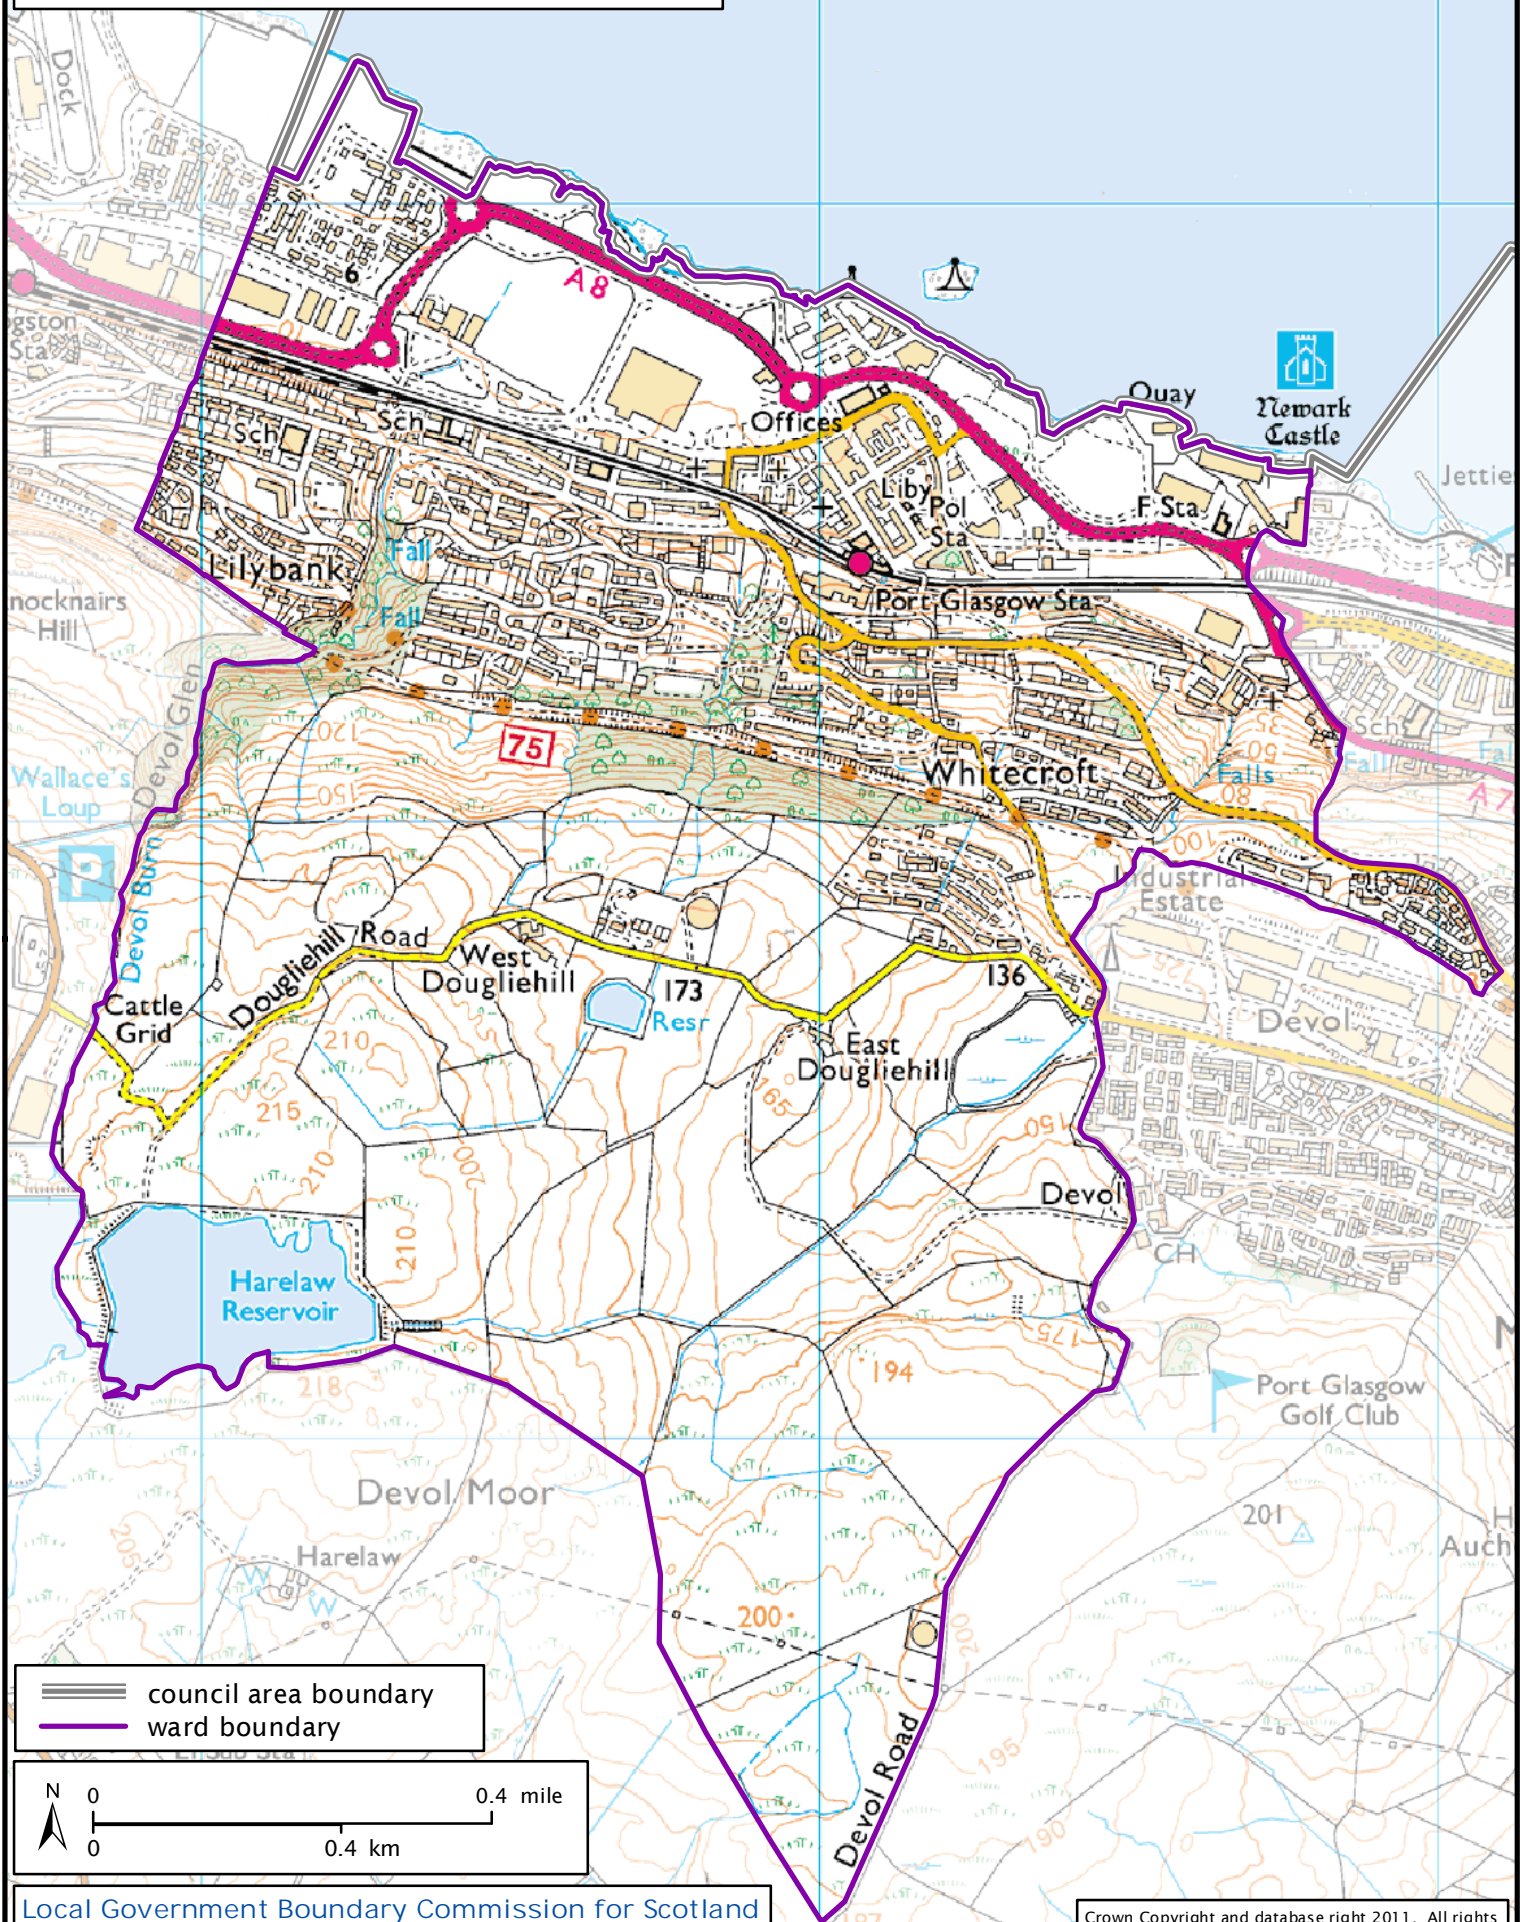

Formation electoral arrangements in 1995

Inverclyde

Ward 5

— council area boundary
— ward boundary

Local Government Boundary Commission for Scotland
Thistle House, 91 Haymarket Terrace, Edinburgh EH1 2SH
Tel: 0131 538 7510 Fax: 0131 538 7511
email: lgbc@scottishboundaries.gov.uk web: www.lgbc-scotland.gov.uk

Crown Copyright and database right 2011. All rights reserved. Ordnance Survey licence no. 100022179

This map shows the ward boundary against Ordnance Survey maps from 2011 rather than maps from when the ward boundary was decided.