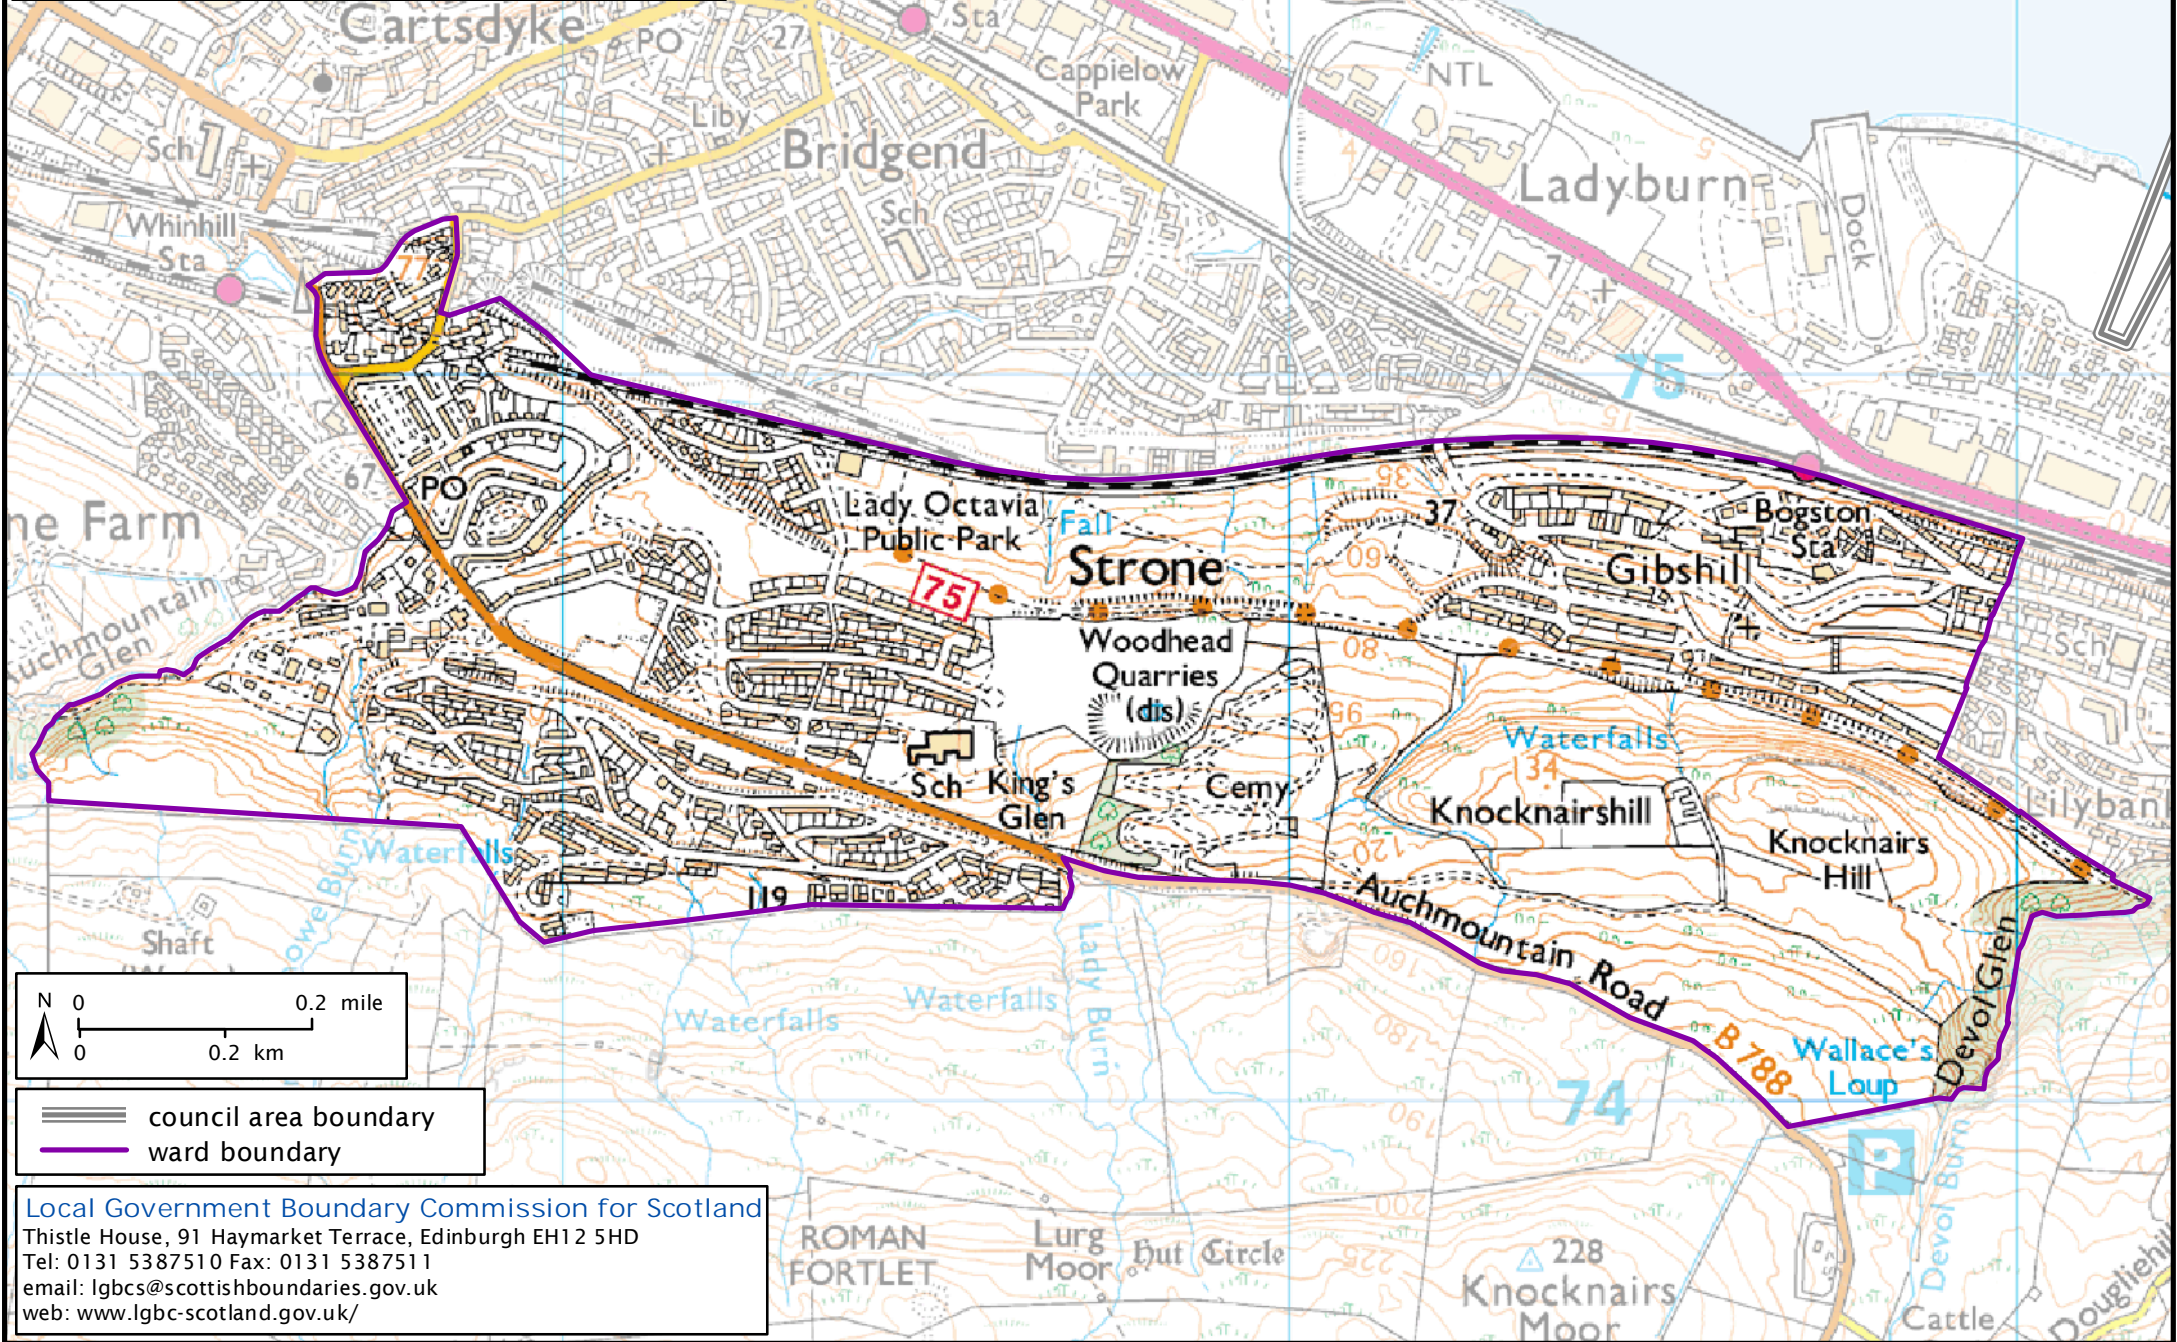

Formation electoral arrangements in 1995  
Inverclyde council area  
Ward 6

This map shows the ward boundary against Ordnance Survey maps from 2011 rather than maps from when the ward boundary was decided.  
Crown Copyright and database right 2011. All rights reserved. Ordnance Survey licence no. 100022179

==== council area boundary  
— ward boundary

Local Government Boundary Commission for Scotland  
Thistle House, 91 Haymarket Terrace, Edinburgh EH12 5HD  
Tel: 0131 5387510 Fax: 0131 5387511  
email: lgbc@scottishboundaries.gov.uk  
web: www.lgbc-scotland.gov.uk/