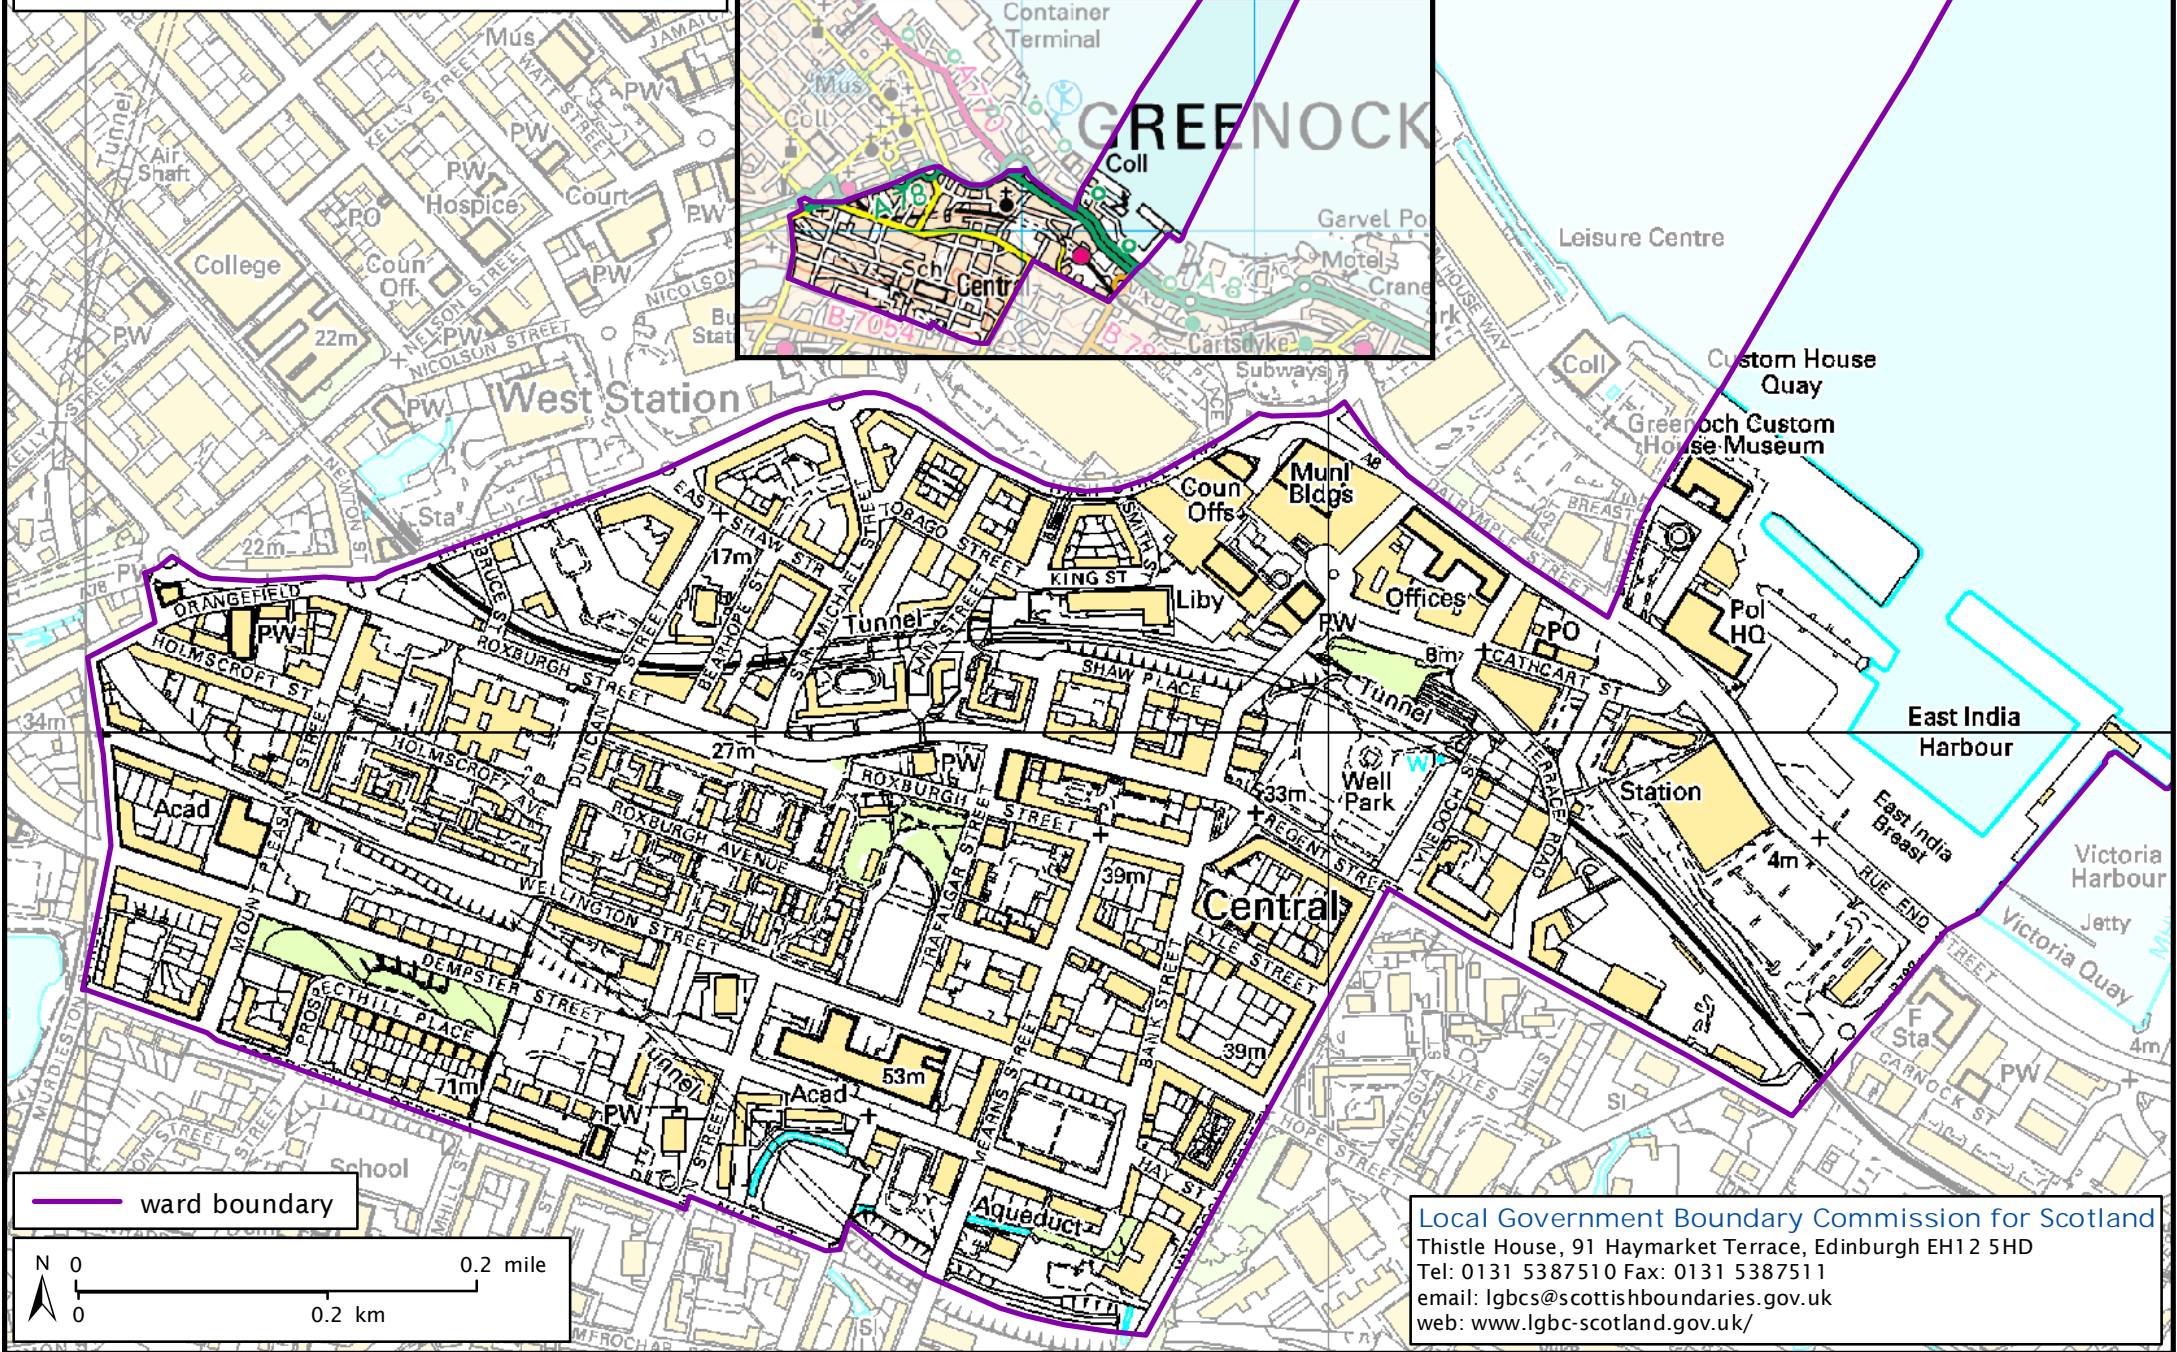

Formation electoral arrangements in 1995  
 Inverclyde council area  
 Ward 9

ward showing  
 seaward extension

This map shows the ward boundary against Ordnance Survey maps from 2011 rather than maps from when the ward boundary was decided.

Crown Copyright and database right 2011. All rights reserved. Ordnance Survey licence no. 100022179

Local Government Boundary Commission for Scotland  
 Thistle House, 91 Haymarket Terrace, Edinburgh EH12 5HD  
 Tel: 0131 5387510 Fax: 0131 5387511  
 email: lgbc@scottishboundaries.gov.uk  
 web: www.lgbc-scotland.gov.uk/