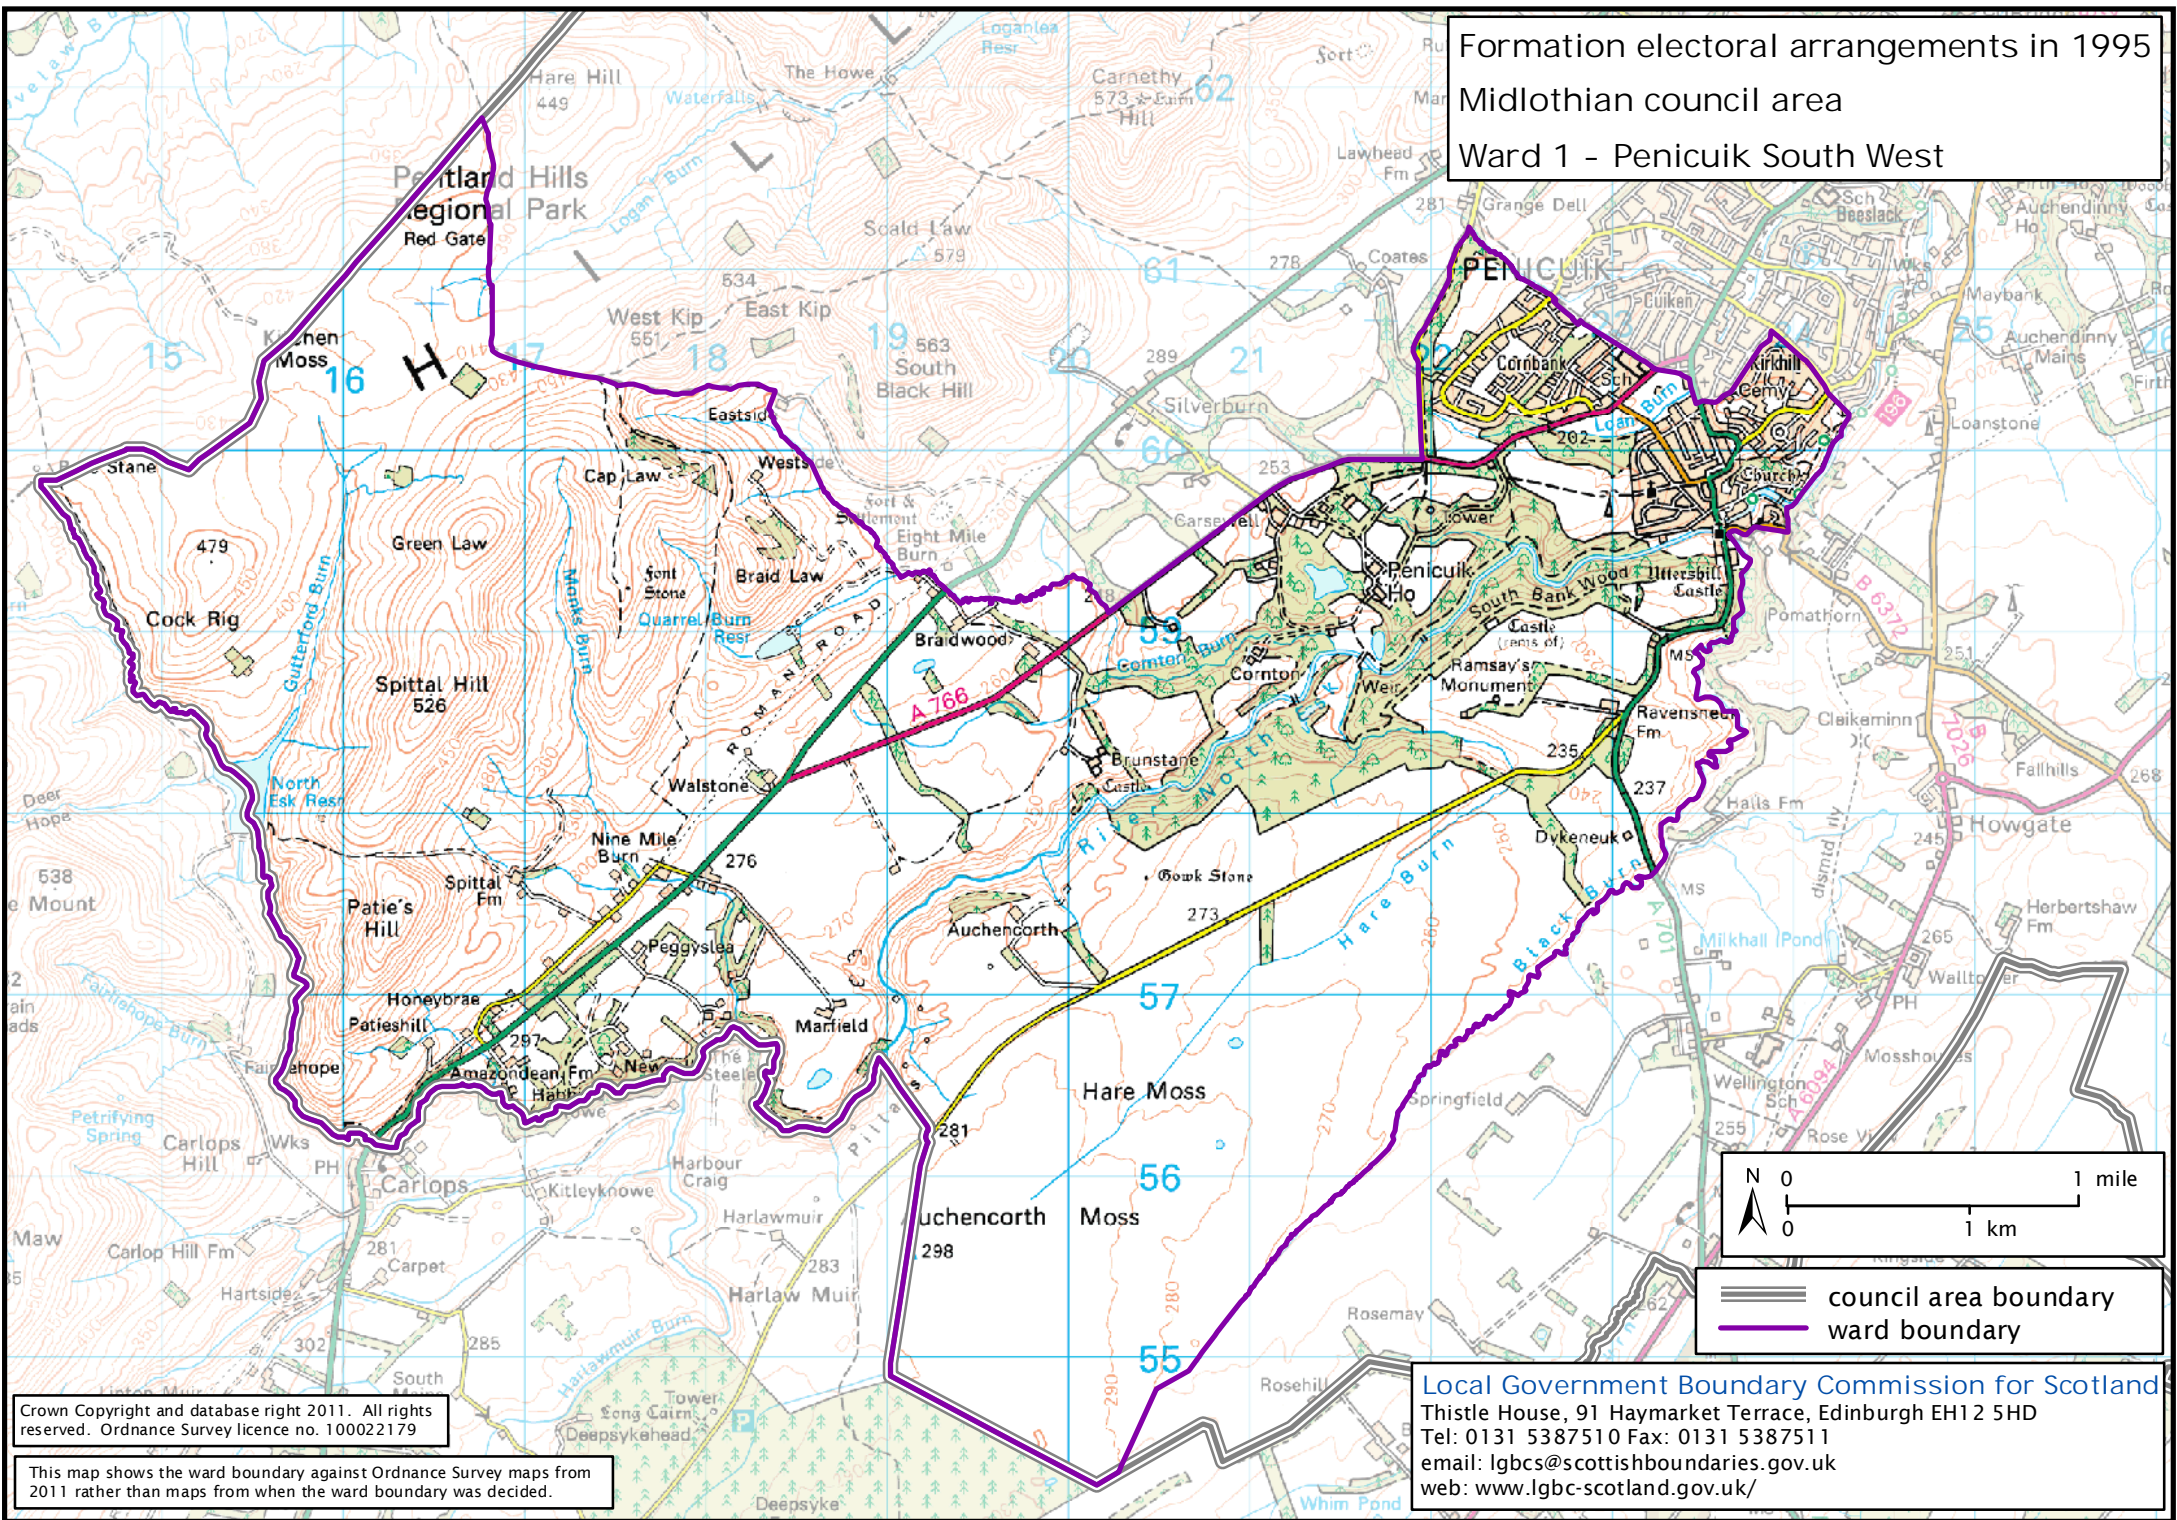

Formation electoral arrangements in 1995
 Midlothian council area
 Ward 1 - Penicuik South West

N 0 1 mile
 0 1 km

— council area boundary
 — ward boundary

Crown Copyright and database right 2011. All rights reserved. Ordnance Survey licence no. 100022179

This map shows the ward boundary against Ordnance Survey maps from 2011 rather than maps from when the ward boundary was decided.

Local Government Boundary Commission for Scotland
 Thistle House, 91 Haymarket Terrace, Edinburgh EH12 5HD
 Tel: 0131 5387510 Fax: 0131 5387511
 email: lgbc@scottishboundaries.gov.uk
 web: www.lgbc-scotland.gov.uk/