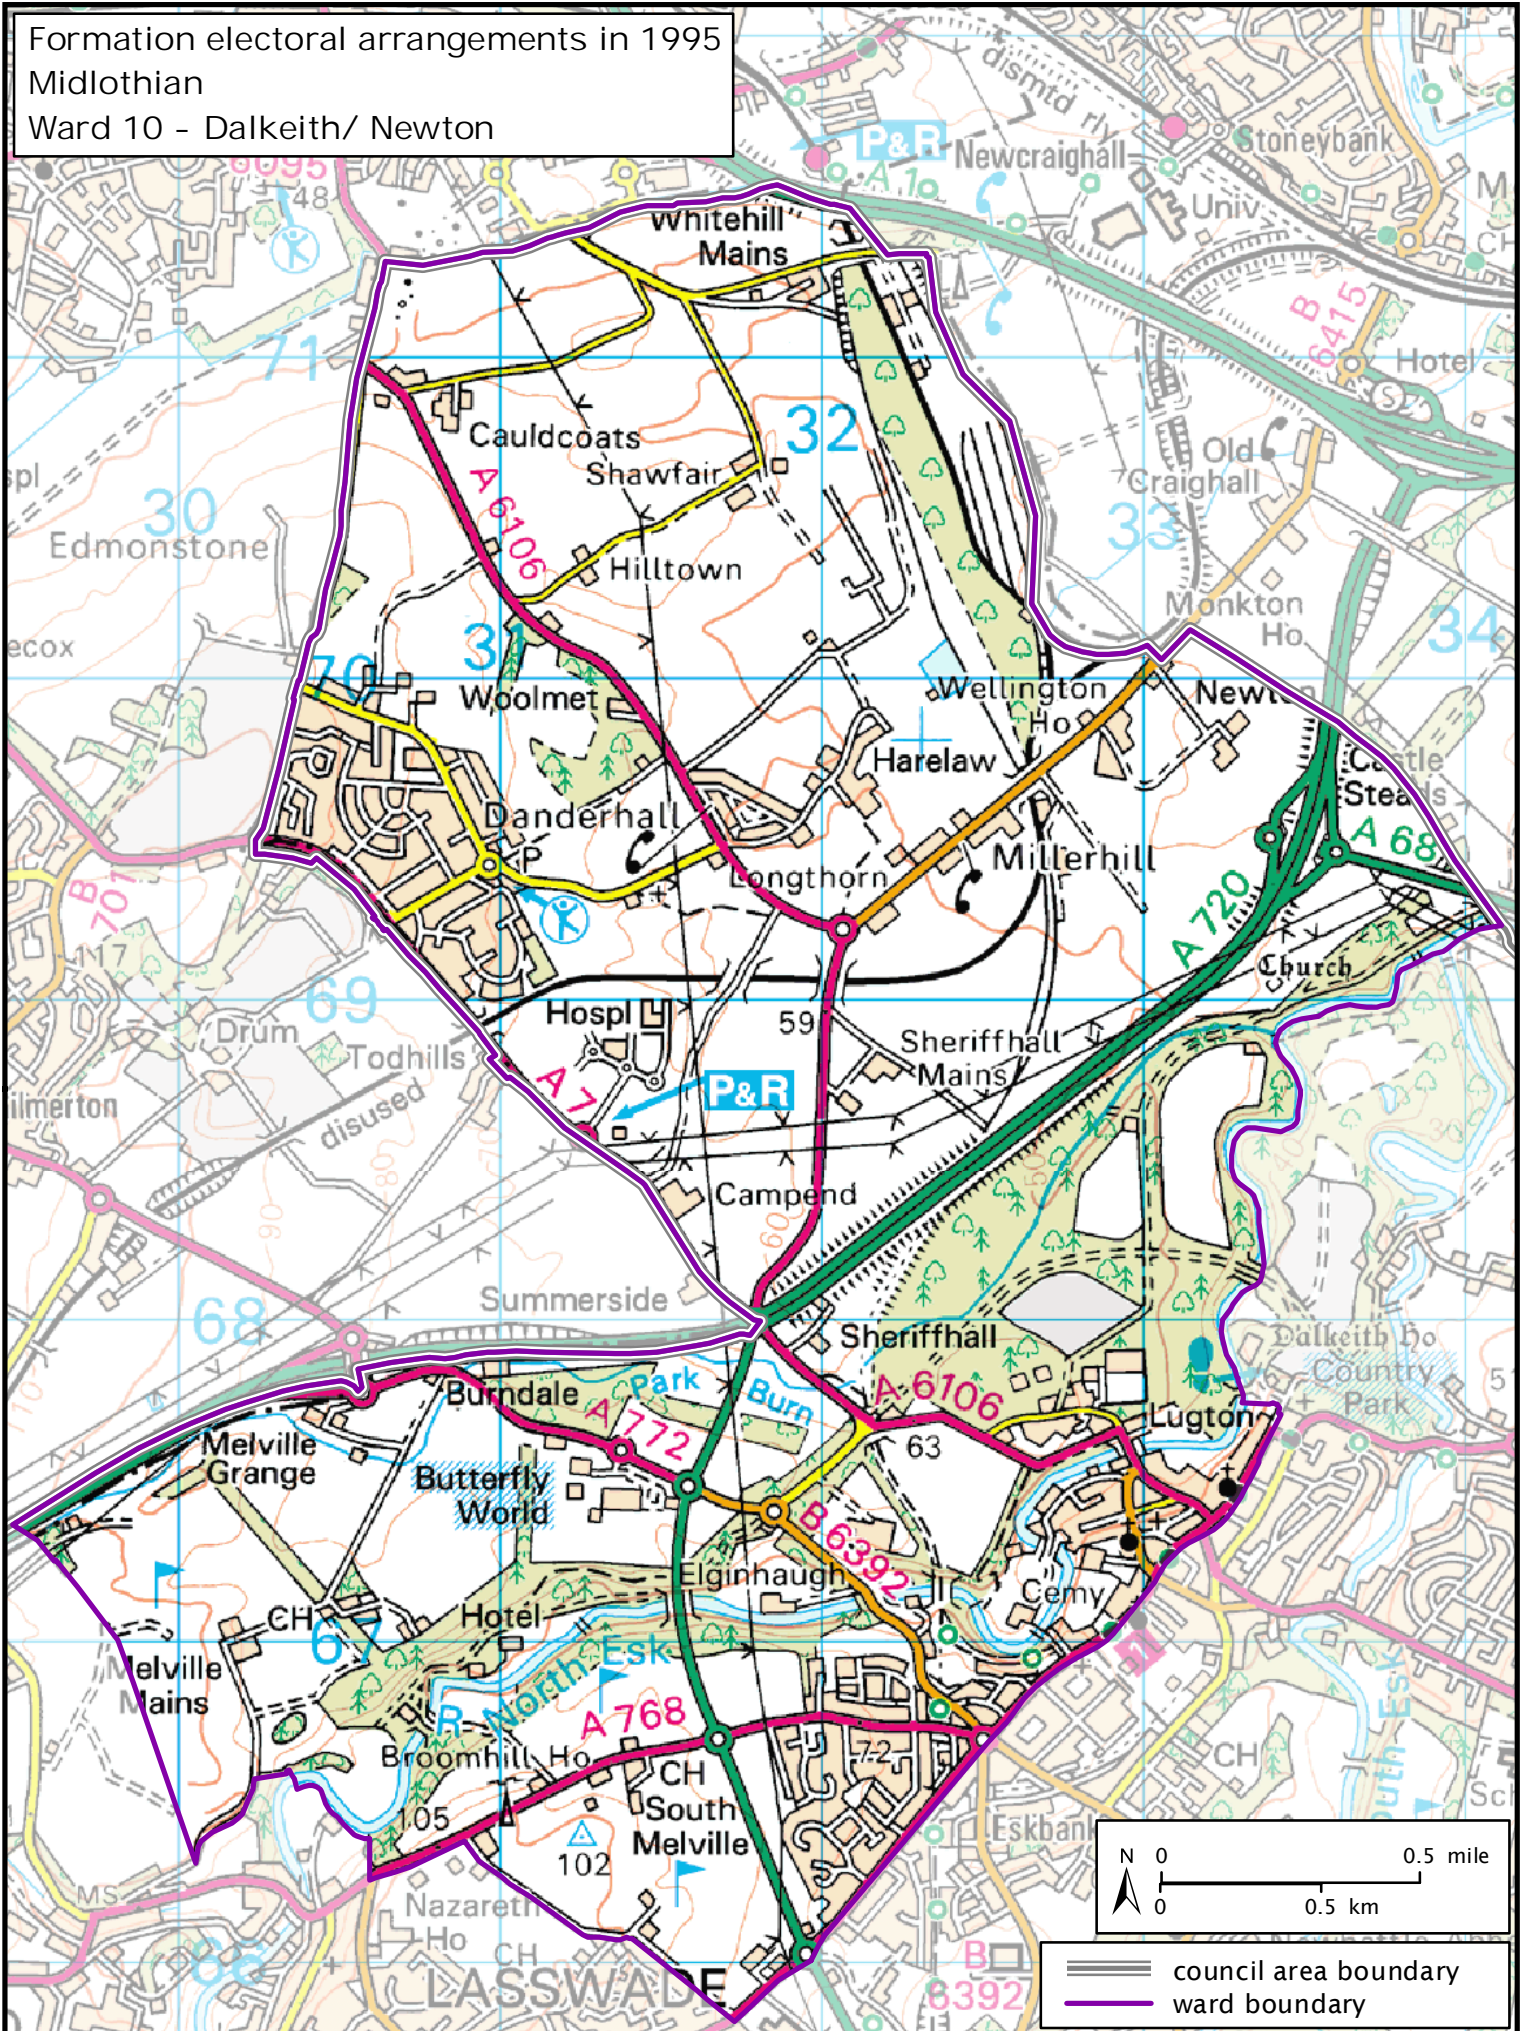

Formation electoral arrangements in 1995

Midlothian

Ward 10 - Dalkeith/ Newton

Crown Copyright and database right 2011. All rights reserved. Ordnance Survey licence no. 100022179

This map shows the ward boundary against Ordnance Survey maps from 2011 rather than maps from when the ward boundary was decided.