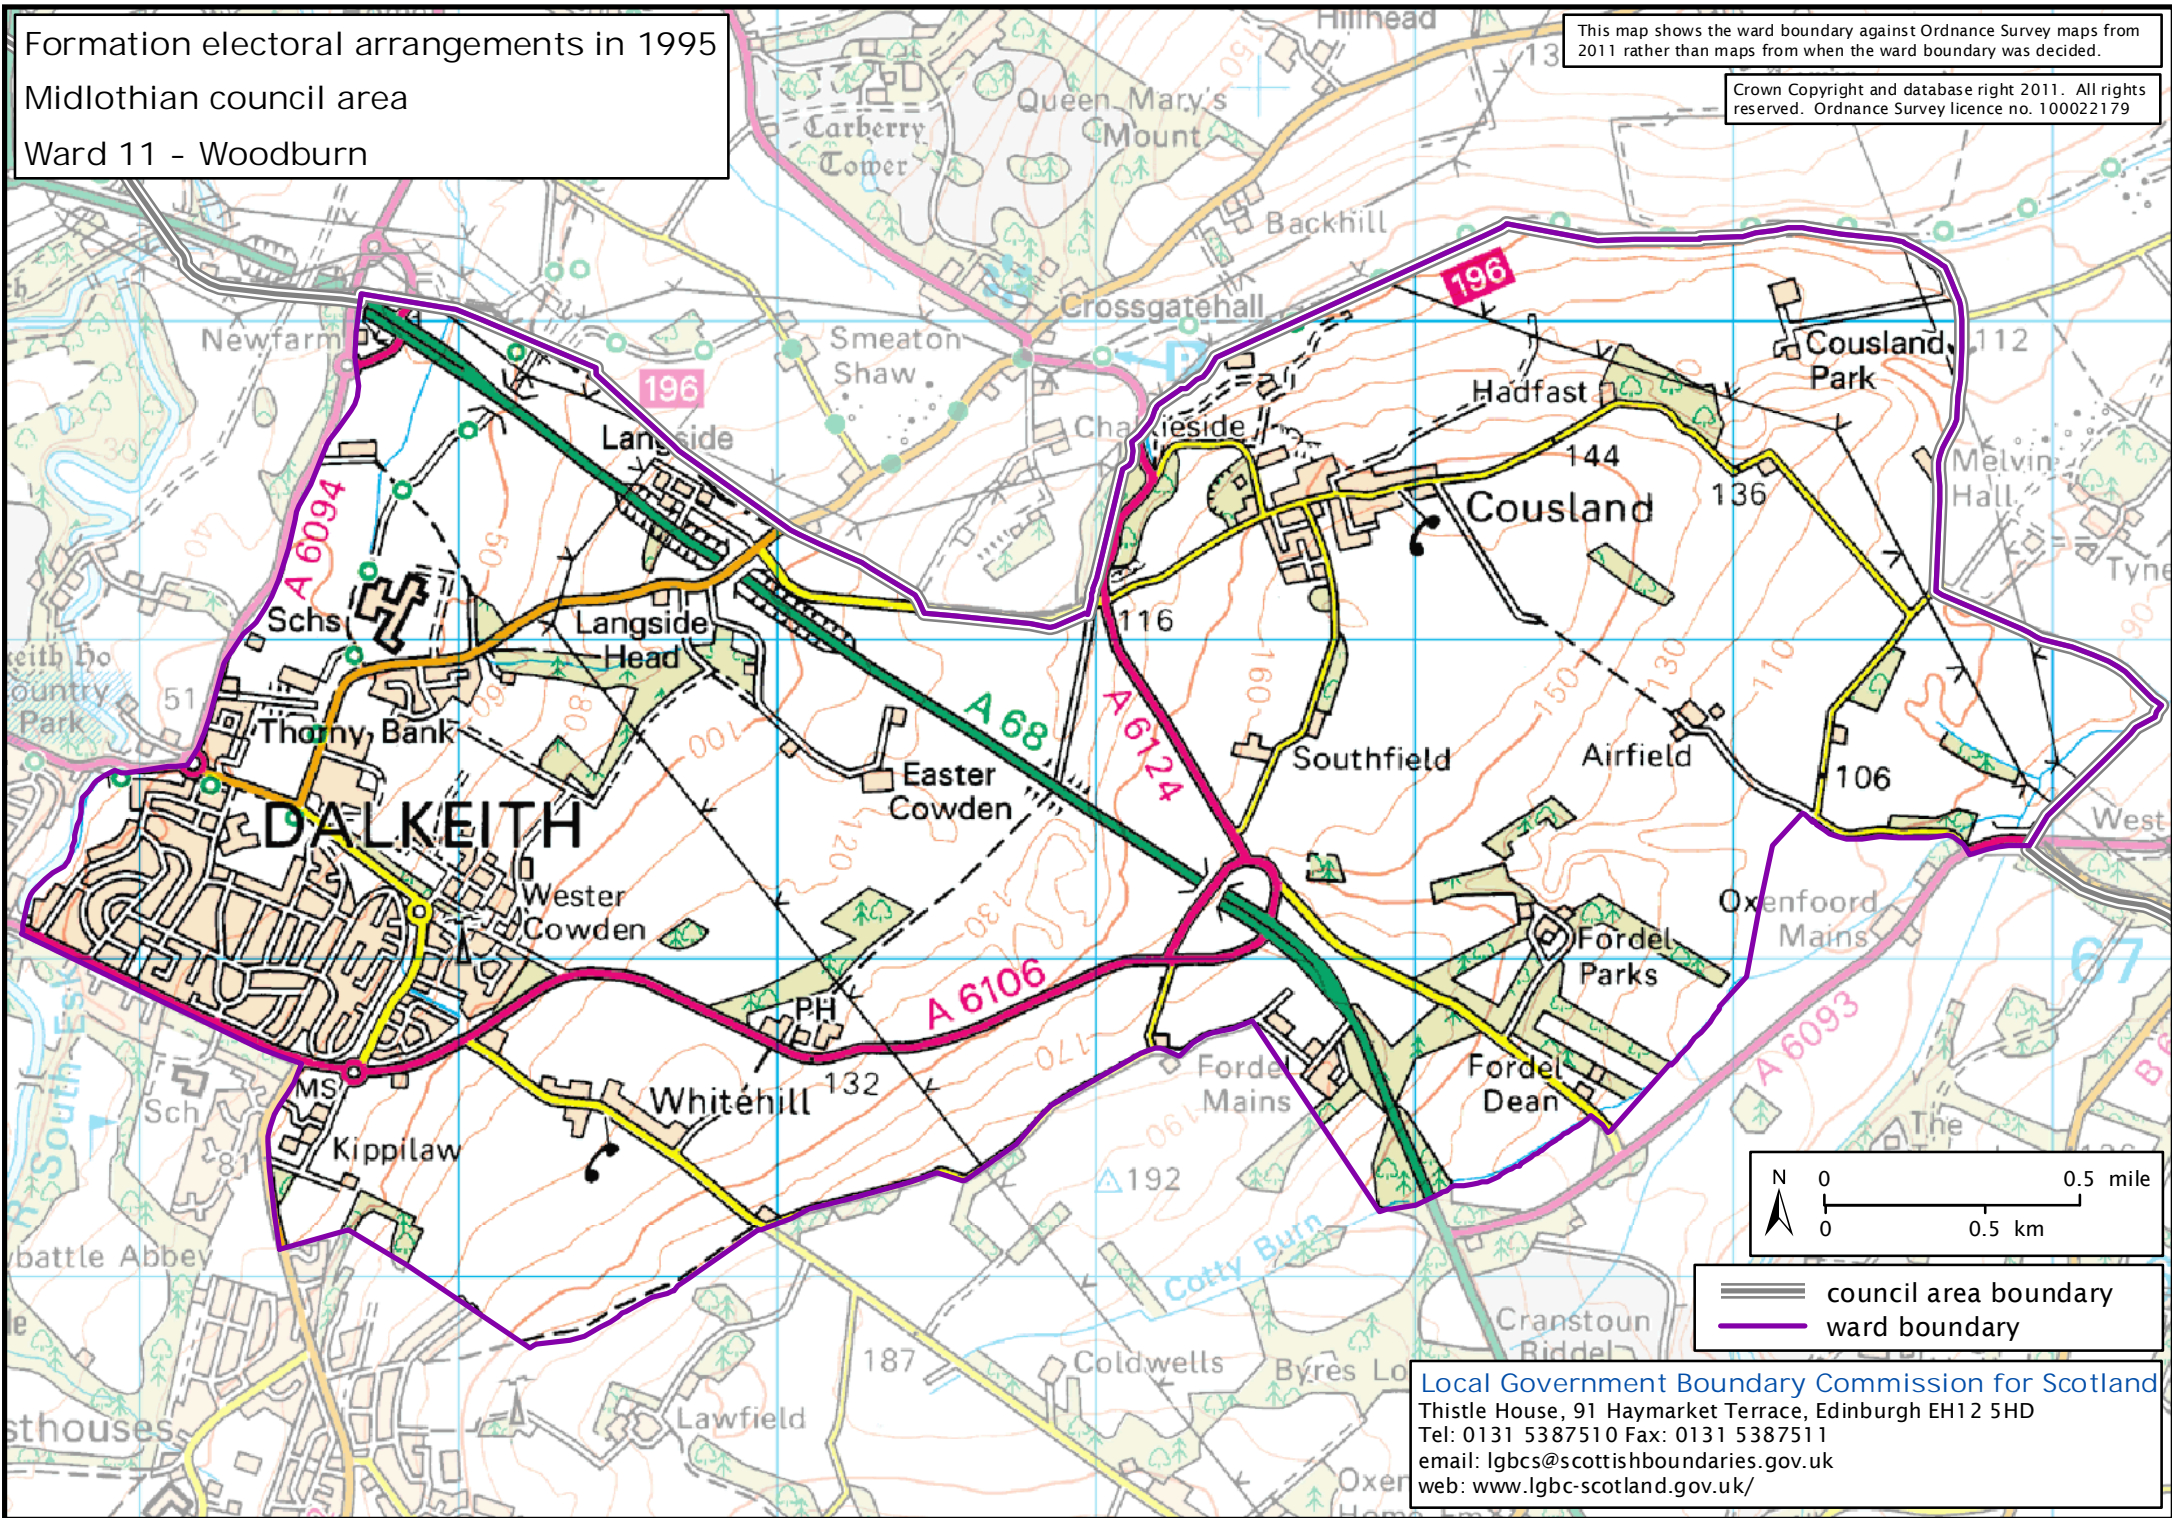

Formation electoral arrangements in 1995

Midlothian council area

Ward 11 - Woodburn

This map shows the ward boundary against Ordnance Survey maps from 2011 rather than maps from when the ward boundary was decided.

Crown Copyright and database right 2011. All rights reserved. Ordnance Survey licence no. 10002179

==== council area boundary
—— ward boundary

Local Government Boundary Commission for Scotland
Thistle House, 91 Haymarket Terrace, Edinburgh EH12 5HD
Tel: 0131 5387510 Fax: 0131 5387511
email: lgbc@scottishboundaries.gov.uk
web: www.lgbc-scotland.gov.uk/