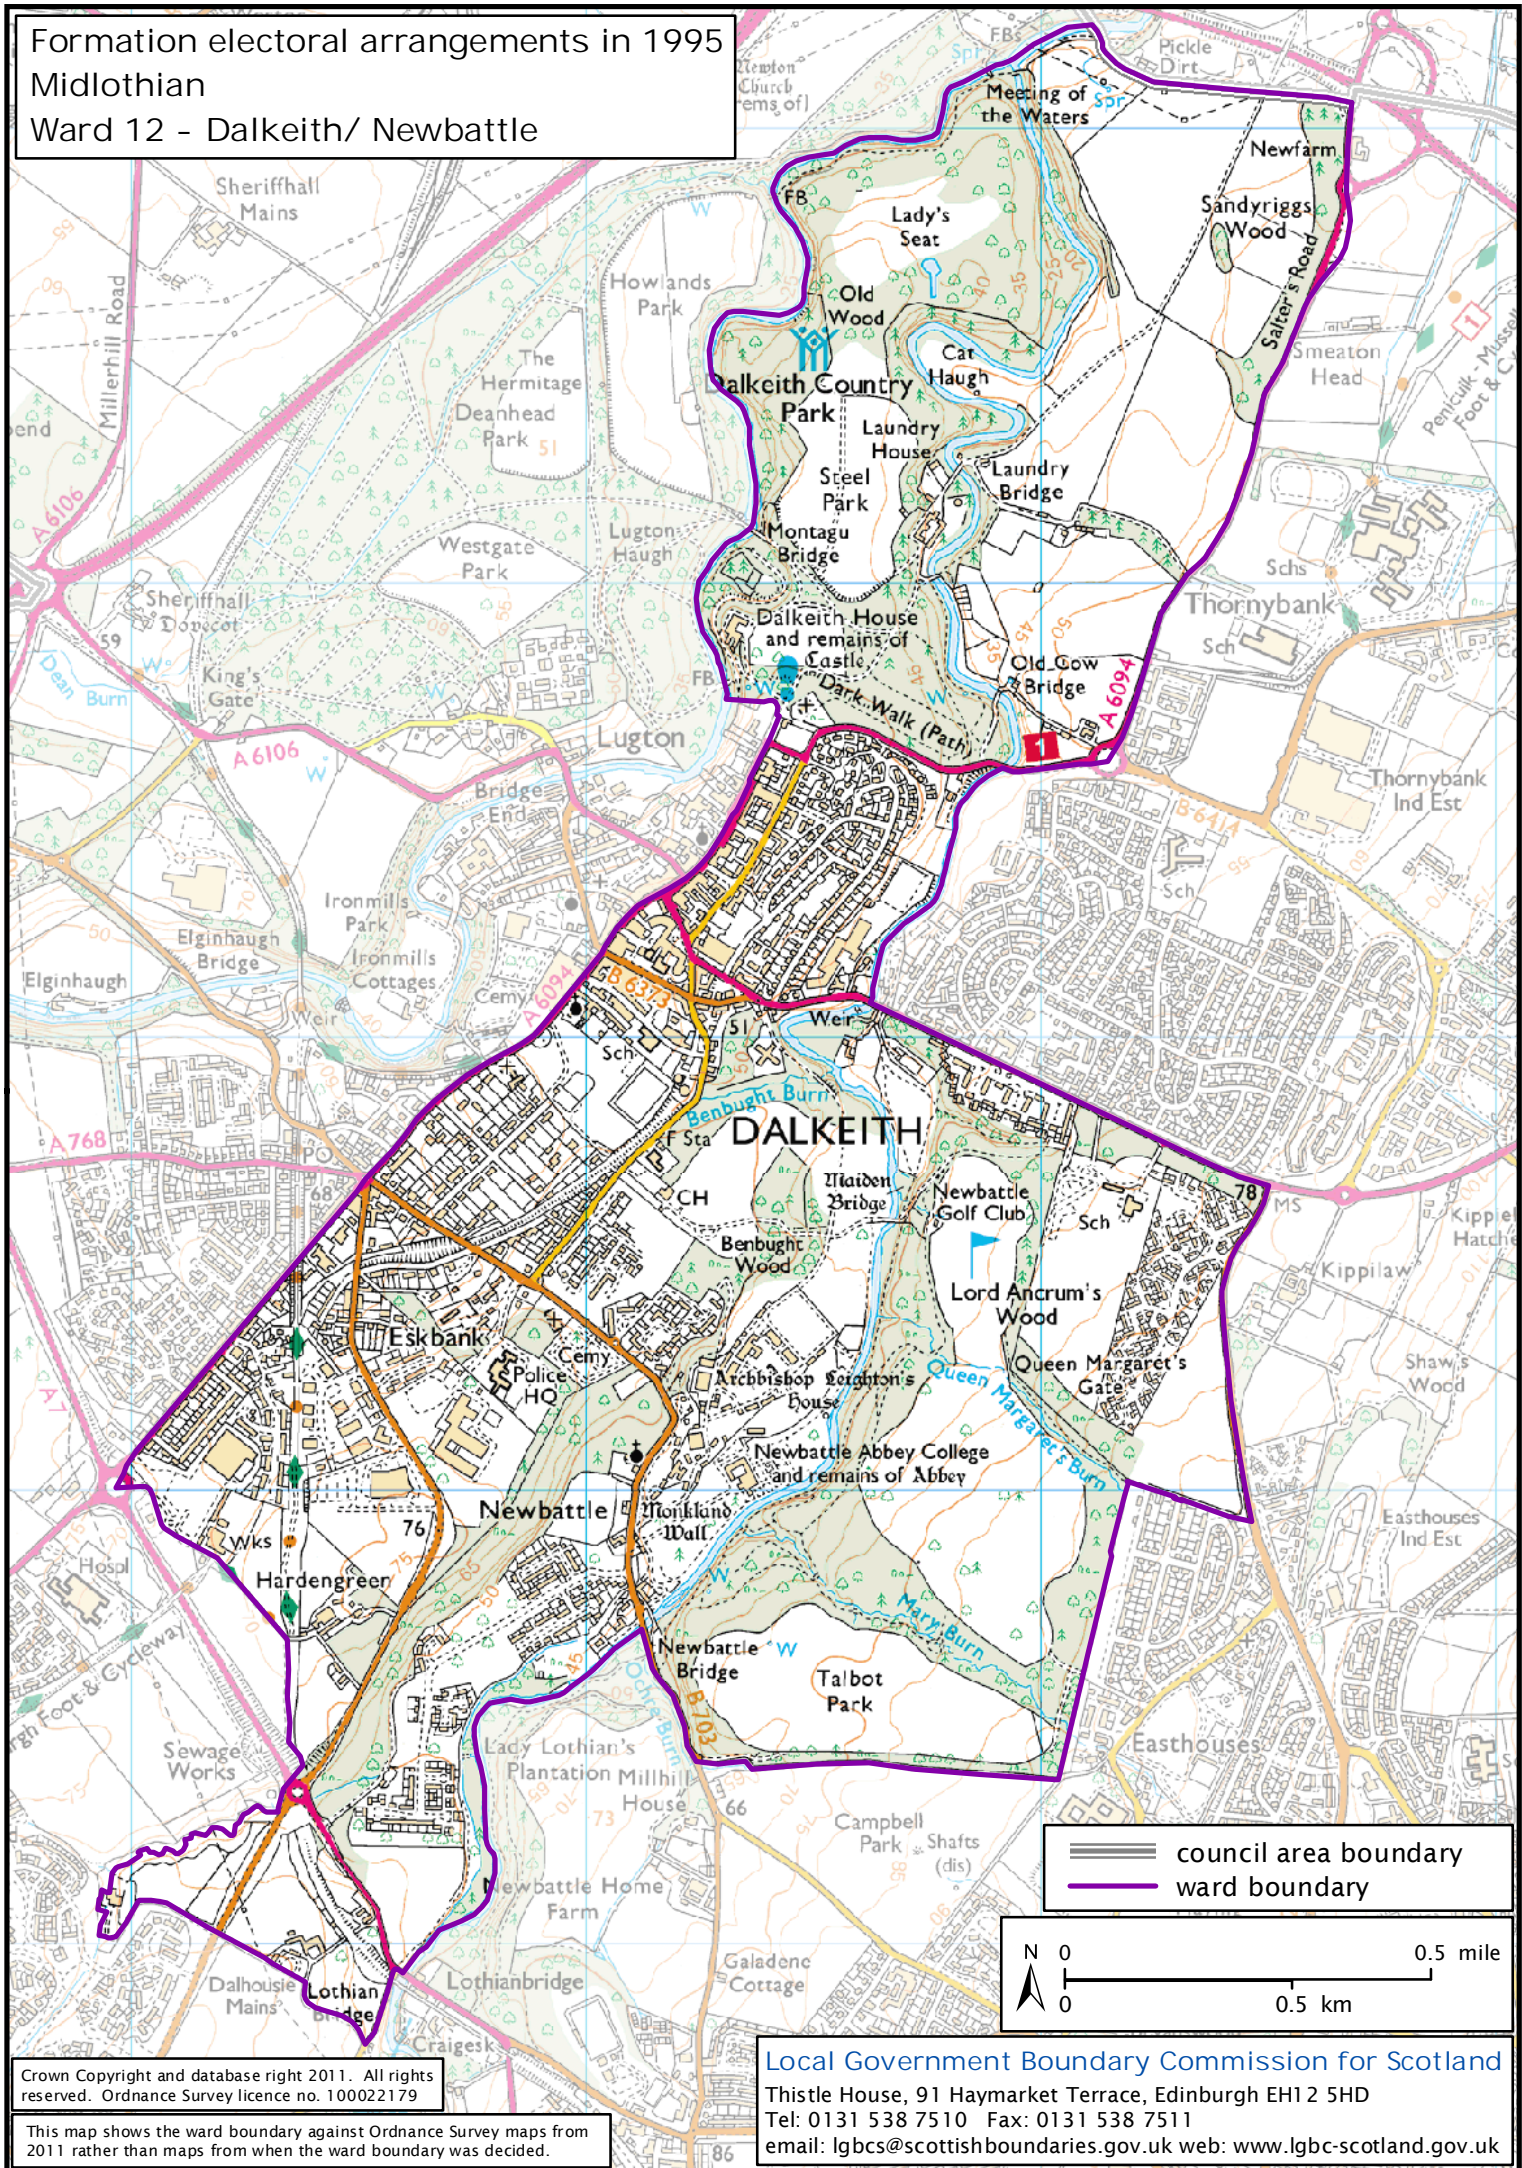

# Formation electoral arrangements in 1995

## Midlothian

### Ward 12 - Dalkeith/ Newbattle

Crown Copyright and database right 2011. All rights reserved. Ordnance Survey licence no. 100022179

This map shows the ward boundary against Ordnance Survey maps from 2011 rather than maps from when the ward boundary was decided.