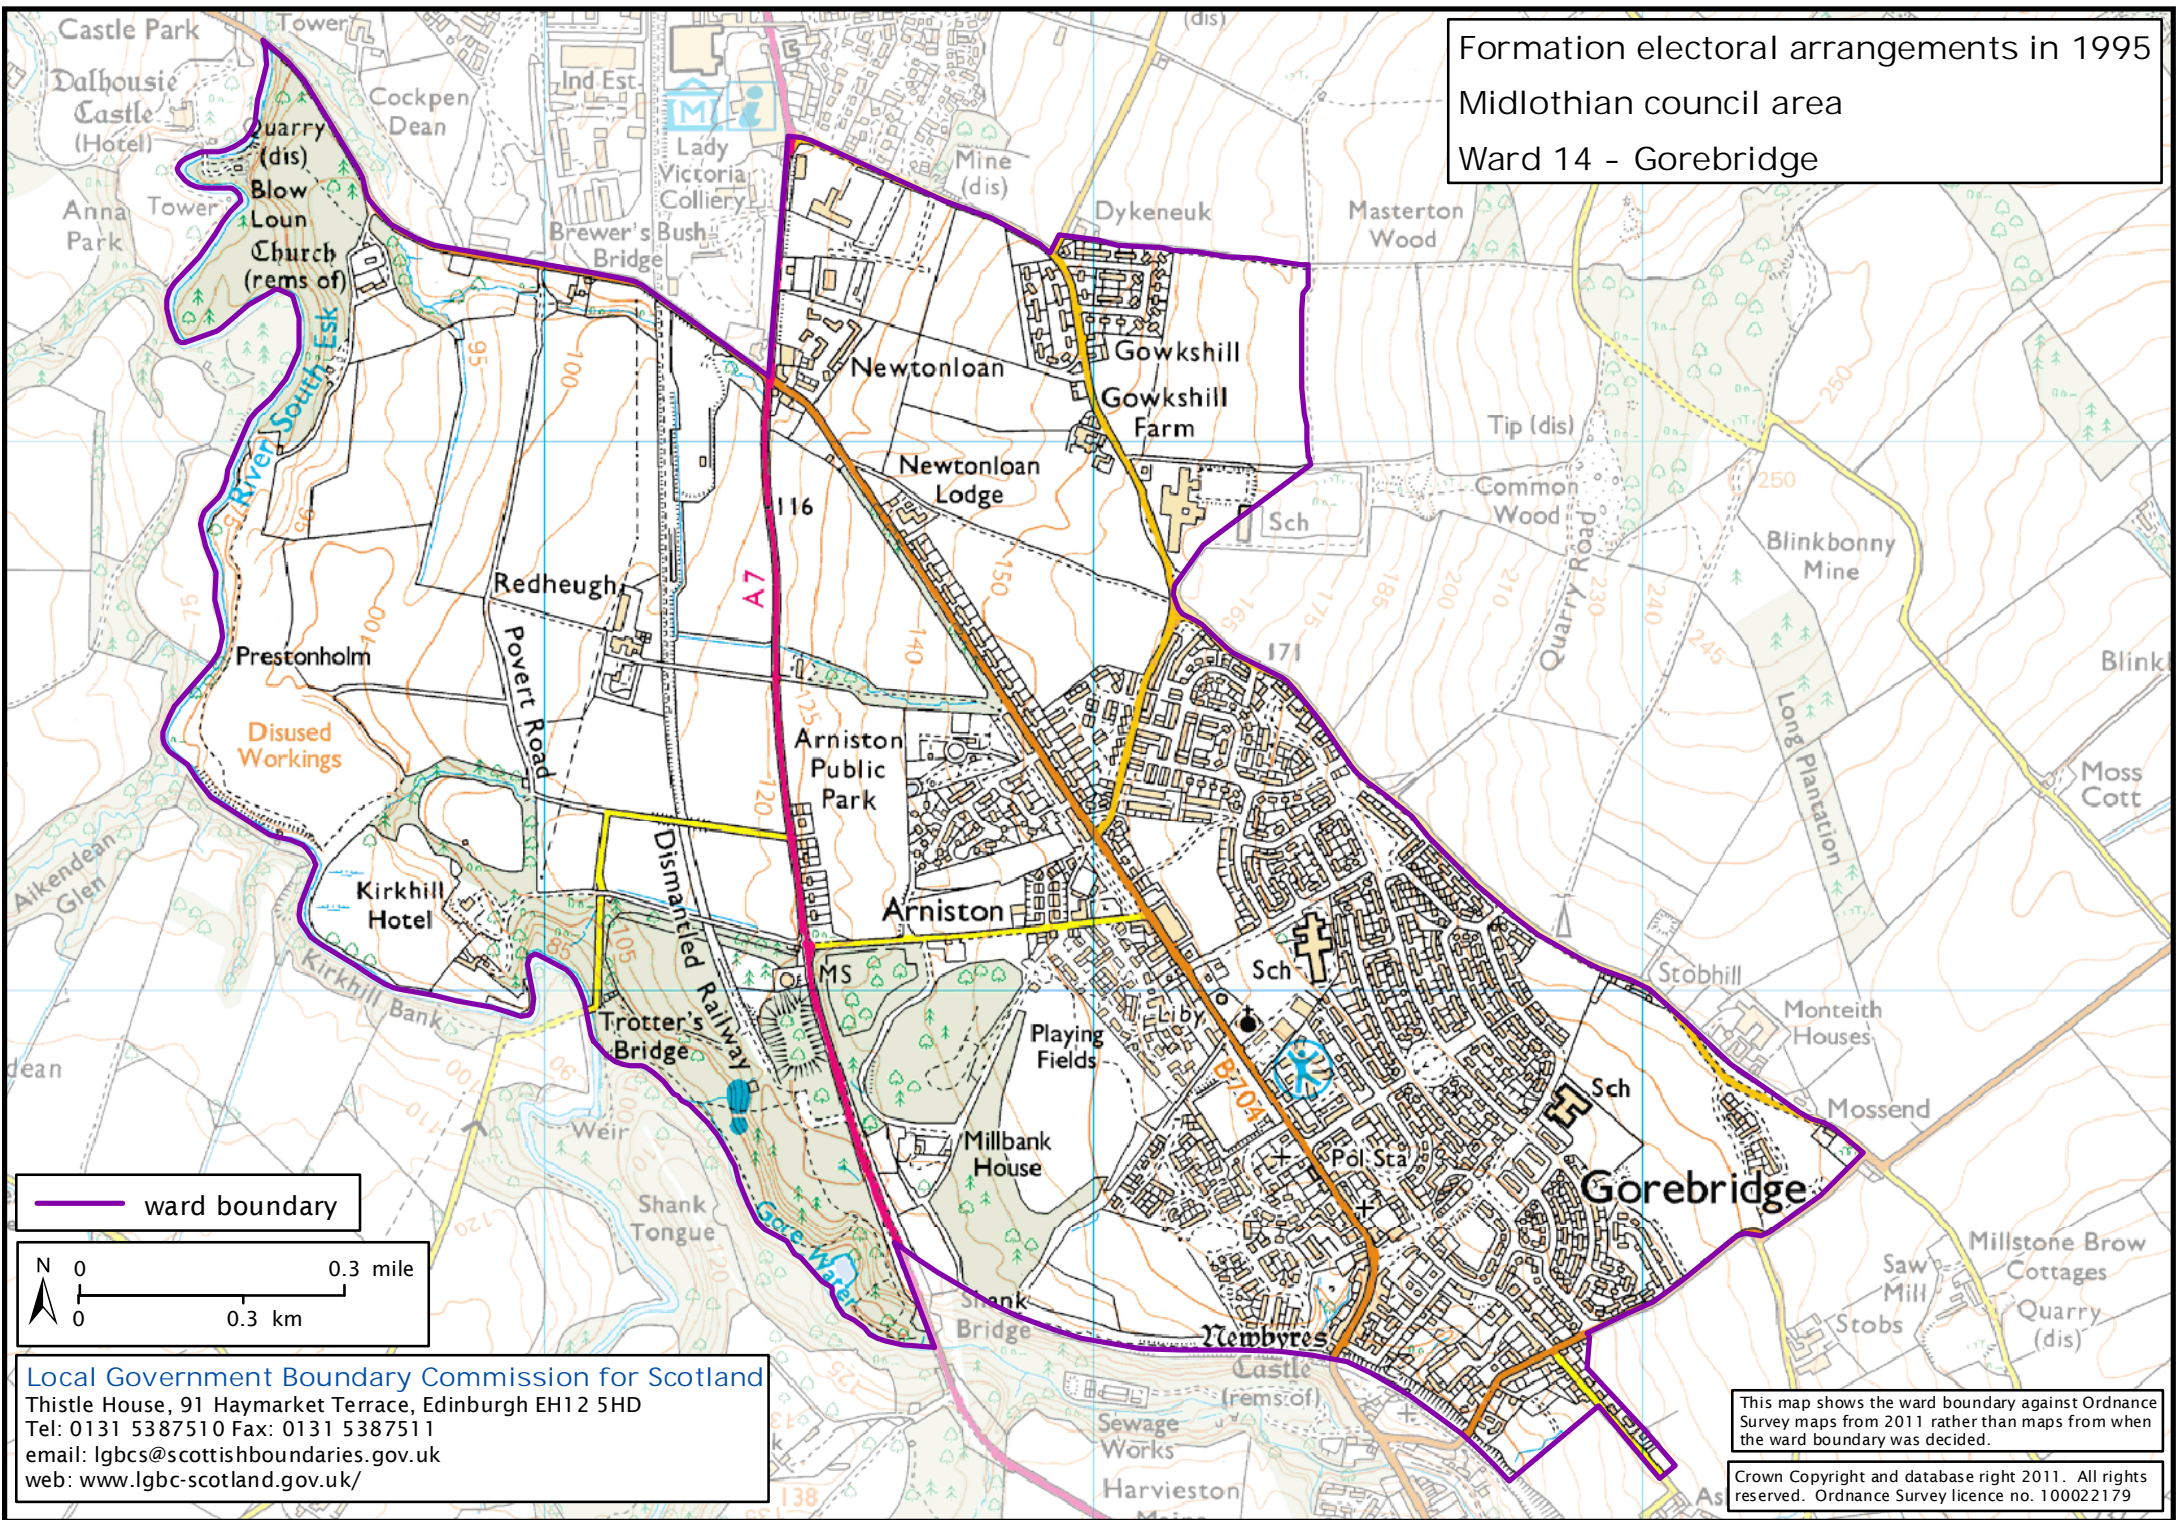

Formation electoral arrangements in 1995
 Midlothian council area
 Ward 14 - Gorebridge

— ward boundary

Local Government Boundary Commission for Scotland
 Thistle House, 91 Haymarket Terrace, Edinburgh EH12 5HD
 Tel: 0131 5387510 Fax: 0131 5387511
 email: lgbc@scottishboundaries.gov.uk
 web: www.lgbc-scotland.gov.uk/

This map shows the ward boundary against Ordnance Survey maps from 2011 rather than maps from when the ward boundary was decided.

Crown Copyright and database right 2011. All rights reserved. Ordnance Survey licence no. 100022179