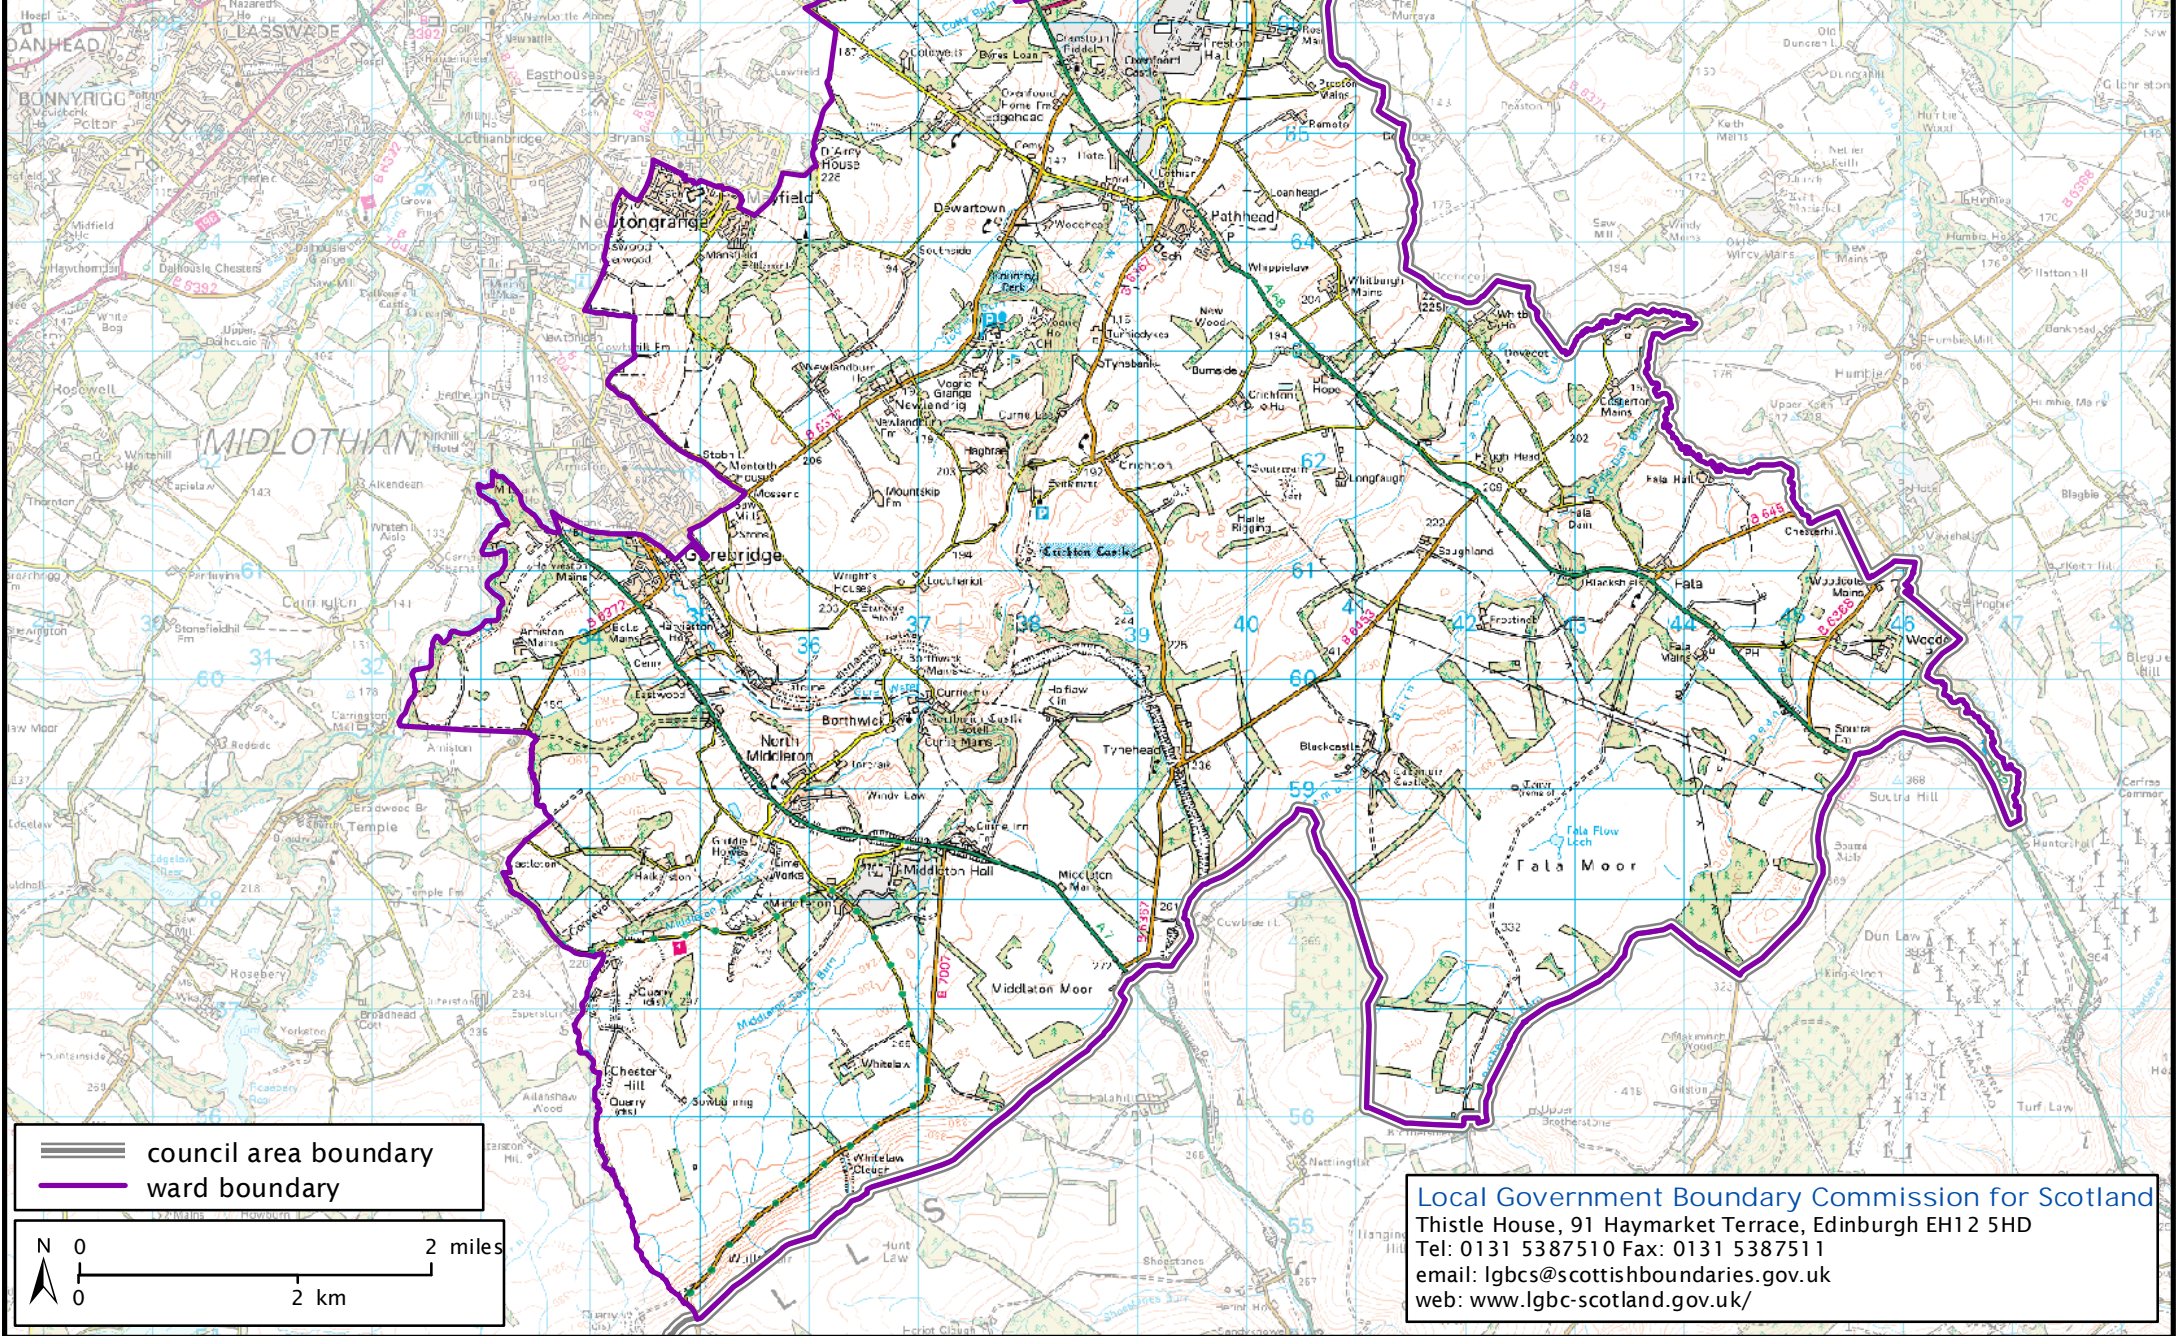

Formation electoral arrangements in 1995

Midlothian council area

Ward 15 - Pathhead

This map shows the ward boundary against Ordnance Survey maps from 2011 rather than maps from when the ward boundary was decided.

Crown Copyright and database right 2011. All rights reserved. Ordnance Survey licence no. 100022179

==== council area boundary
—— ward boundary

Local Government Boundary Commission for Scotland
Thistle House, 91 Haymarket Terrace, Edinburgh EH12 5HD
Tel: 0131 5387510 Fax: 0131 5387511
email: lgbc@scottishboundaries.gov.uk
web: www.lgbc-scotland.gov.uk/