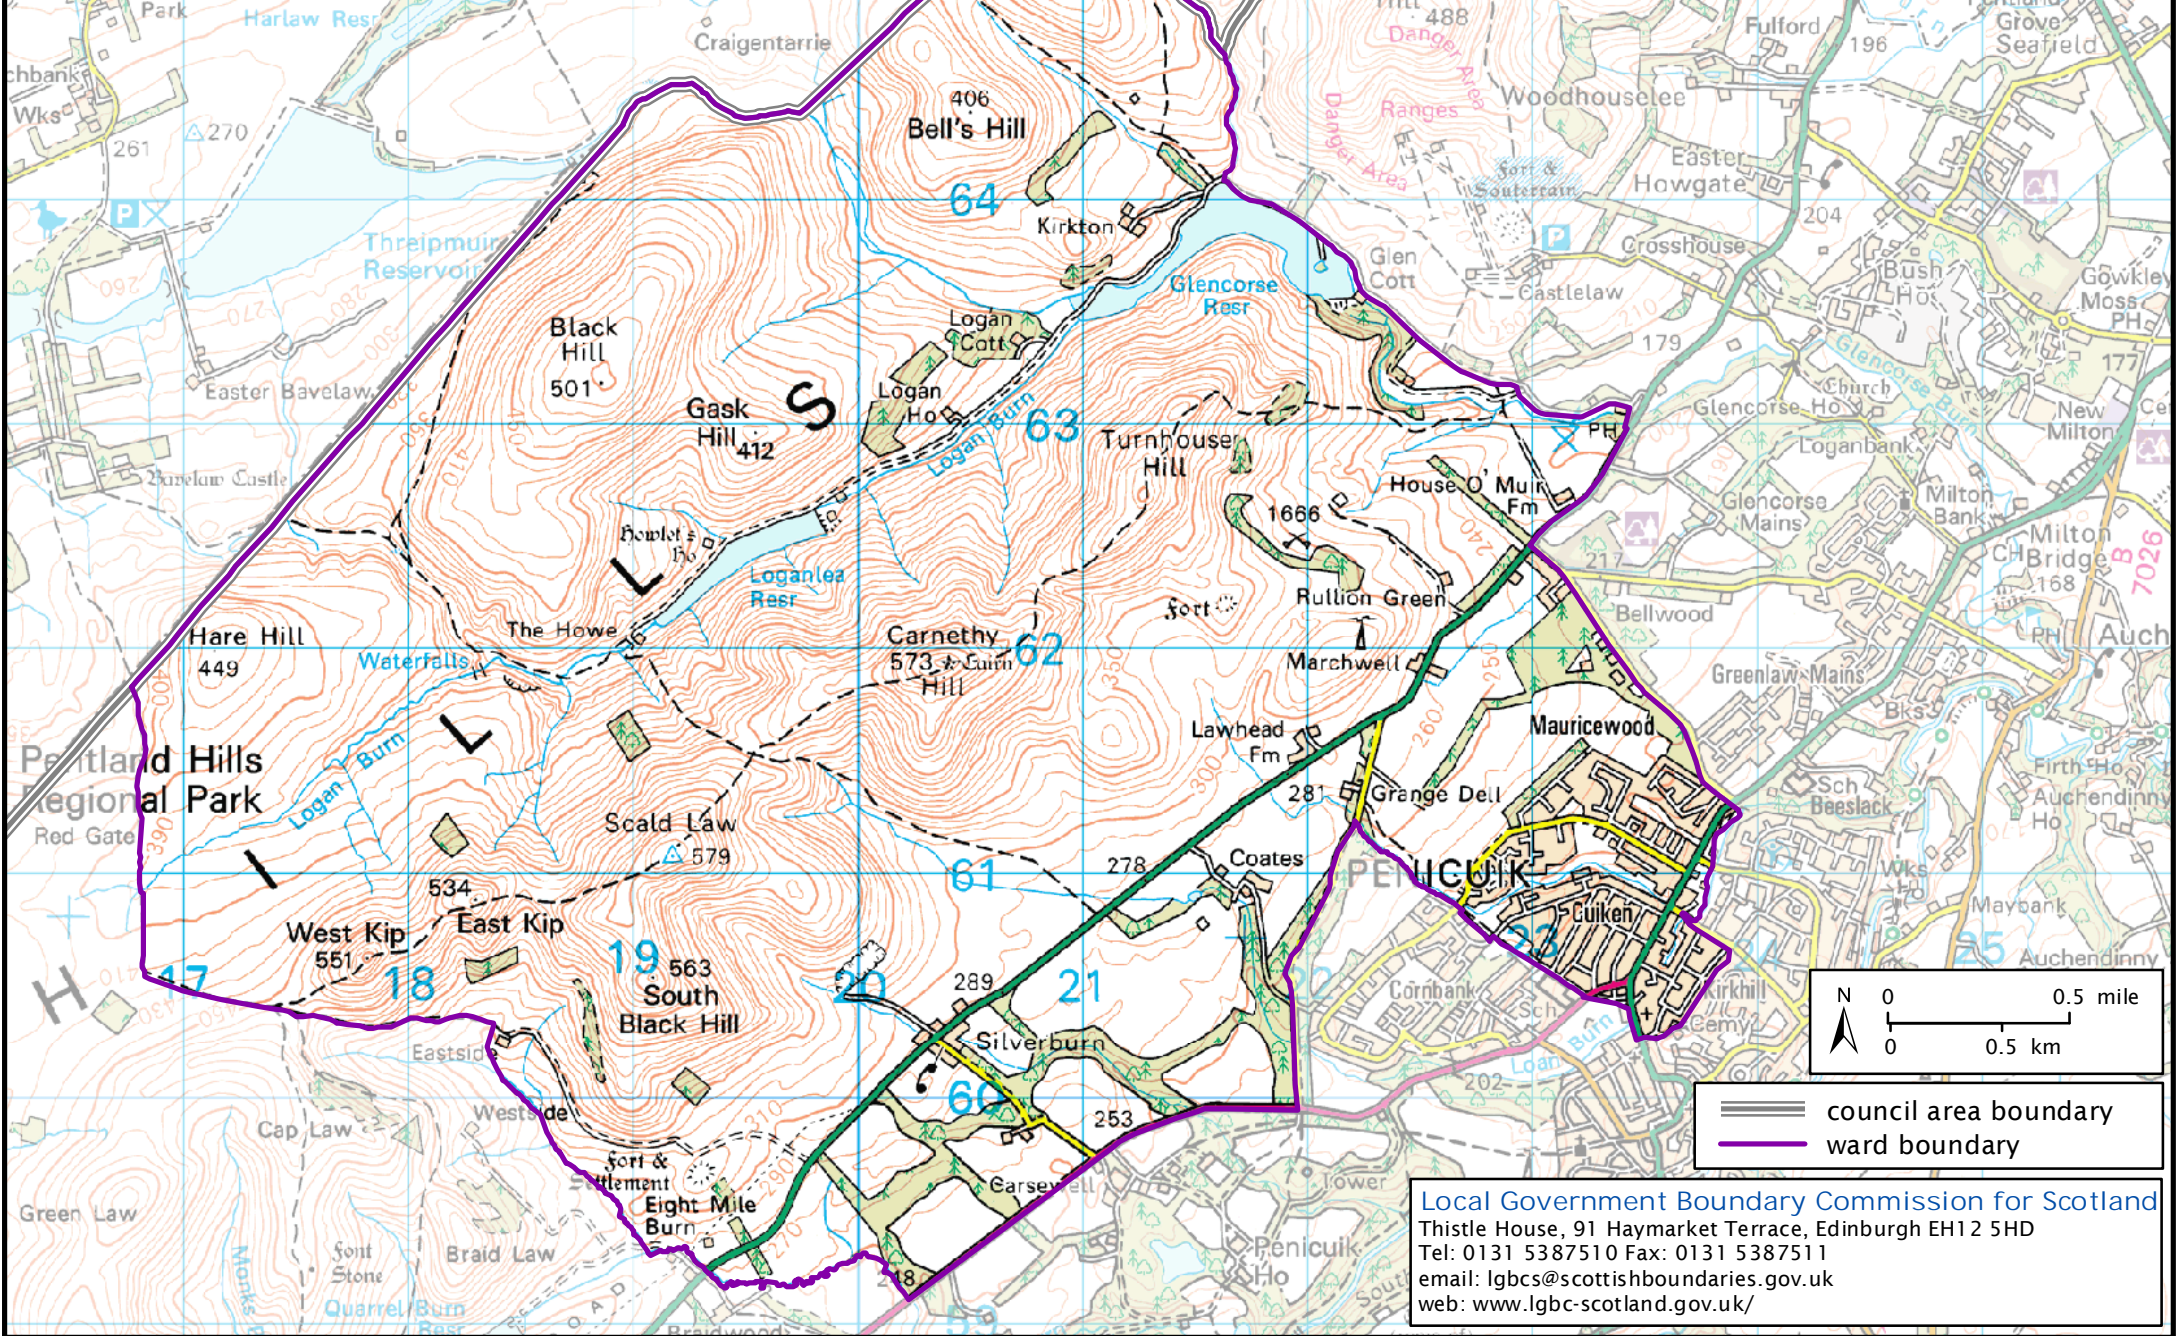

Formation electoral arrangements in 1995

Midlothian council area

Ward 2 - Penicuik North East

This map shows the ward boundary against Ordnance Survey maps from 2011 rather than maps from when the ward boundary was decided.

Crown Copyright and database right 2011. All rights reserved. Ordnance Survey licence no. 10002179

- council area boundary
- ward boundary

Local Government Boundary Commission for Scotland
Thistle House, 91 Haymarket Terrace, Edinburgh EH12 5HD
Tel: 0131 5387510 Fax: 0131 5387511
email: lgbcs@scottishboundaries.gov.uk
web: www.lgbc-scotland.gov.uk/