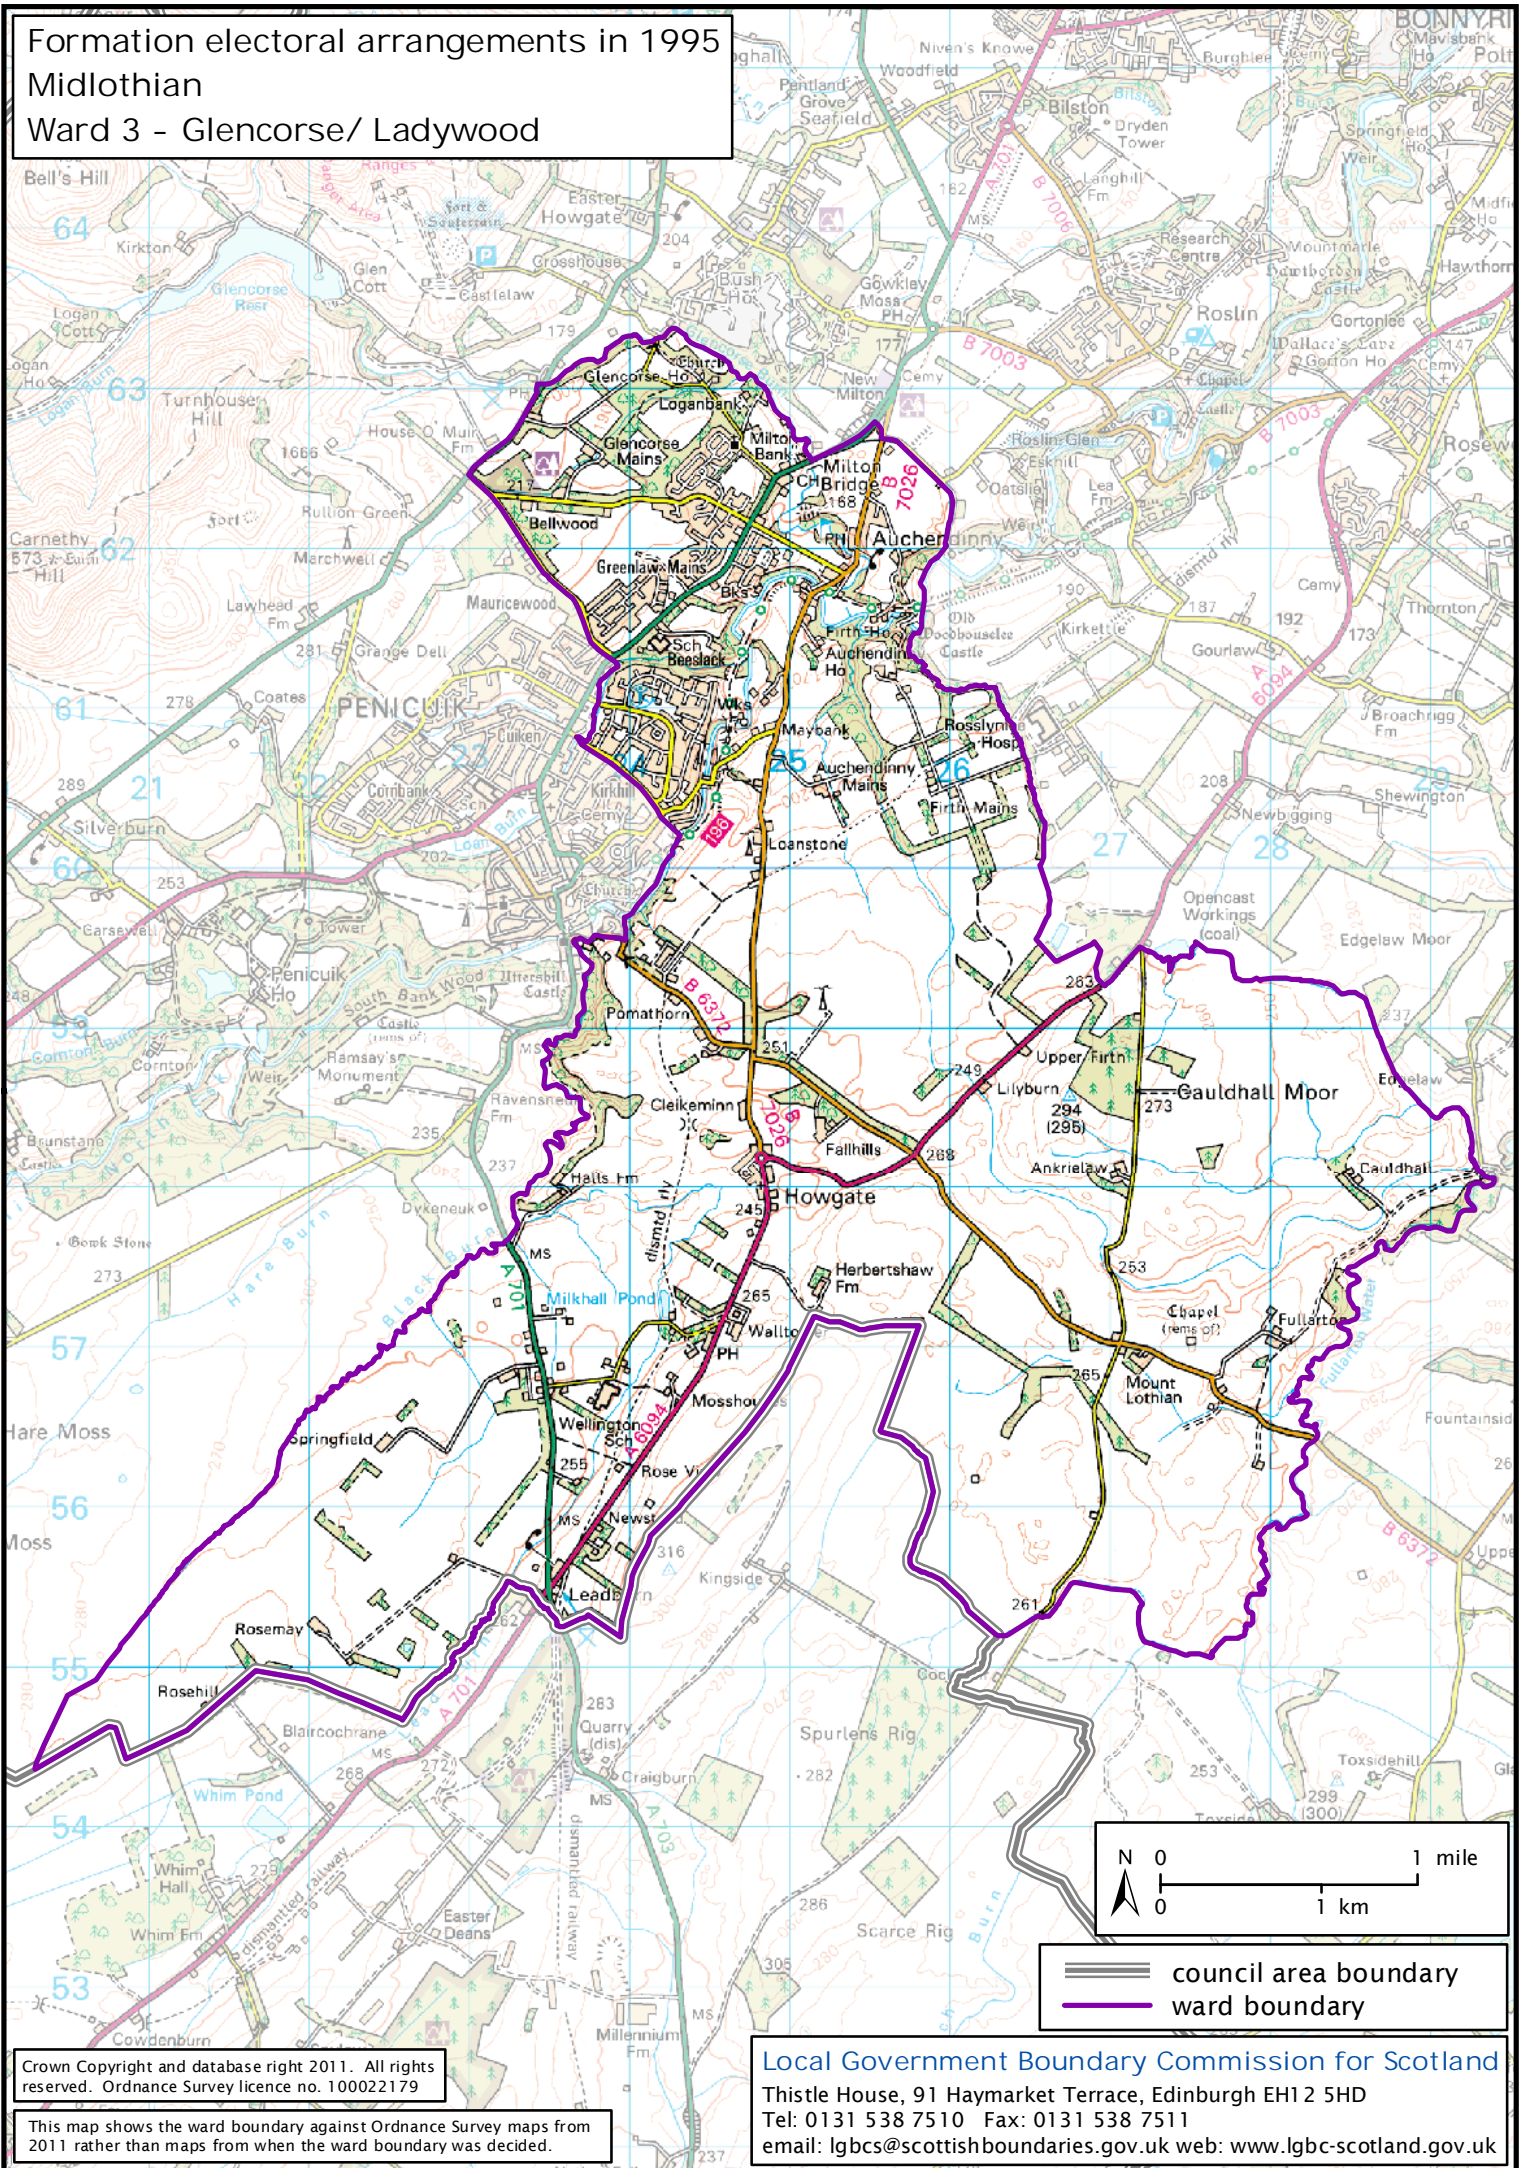

Formation electoral arrangements in 1995  
 Midlothian  
 Ward 3 - Glencorse/ Ladywood

Crown Copyright and database right 2011. All rights reserved. Ordnance Survey licence no. 100022179

This map shows the ward boundary against Ordnance Survey maps from 2011 rather than maps from when the ward boundary was decided.