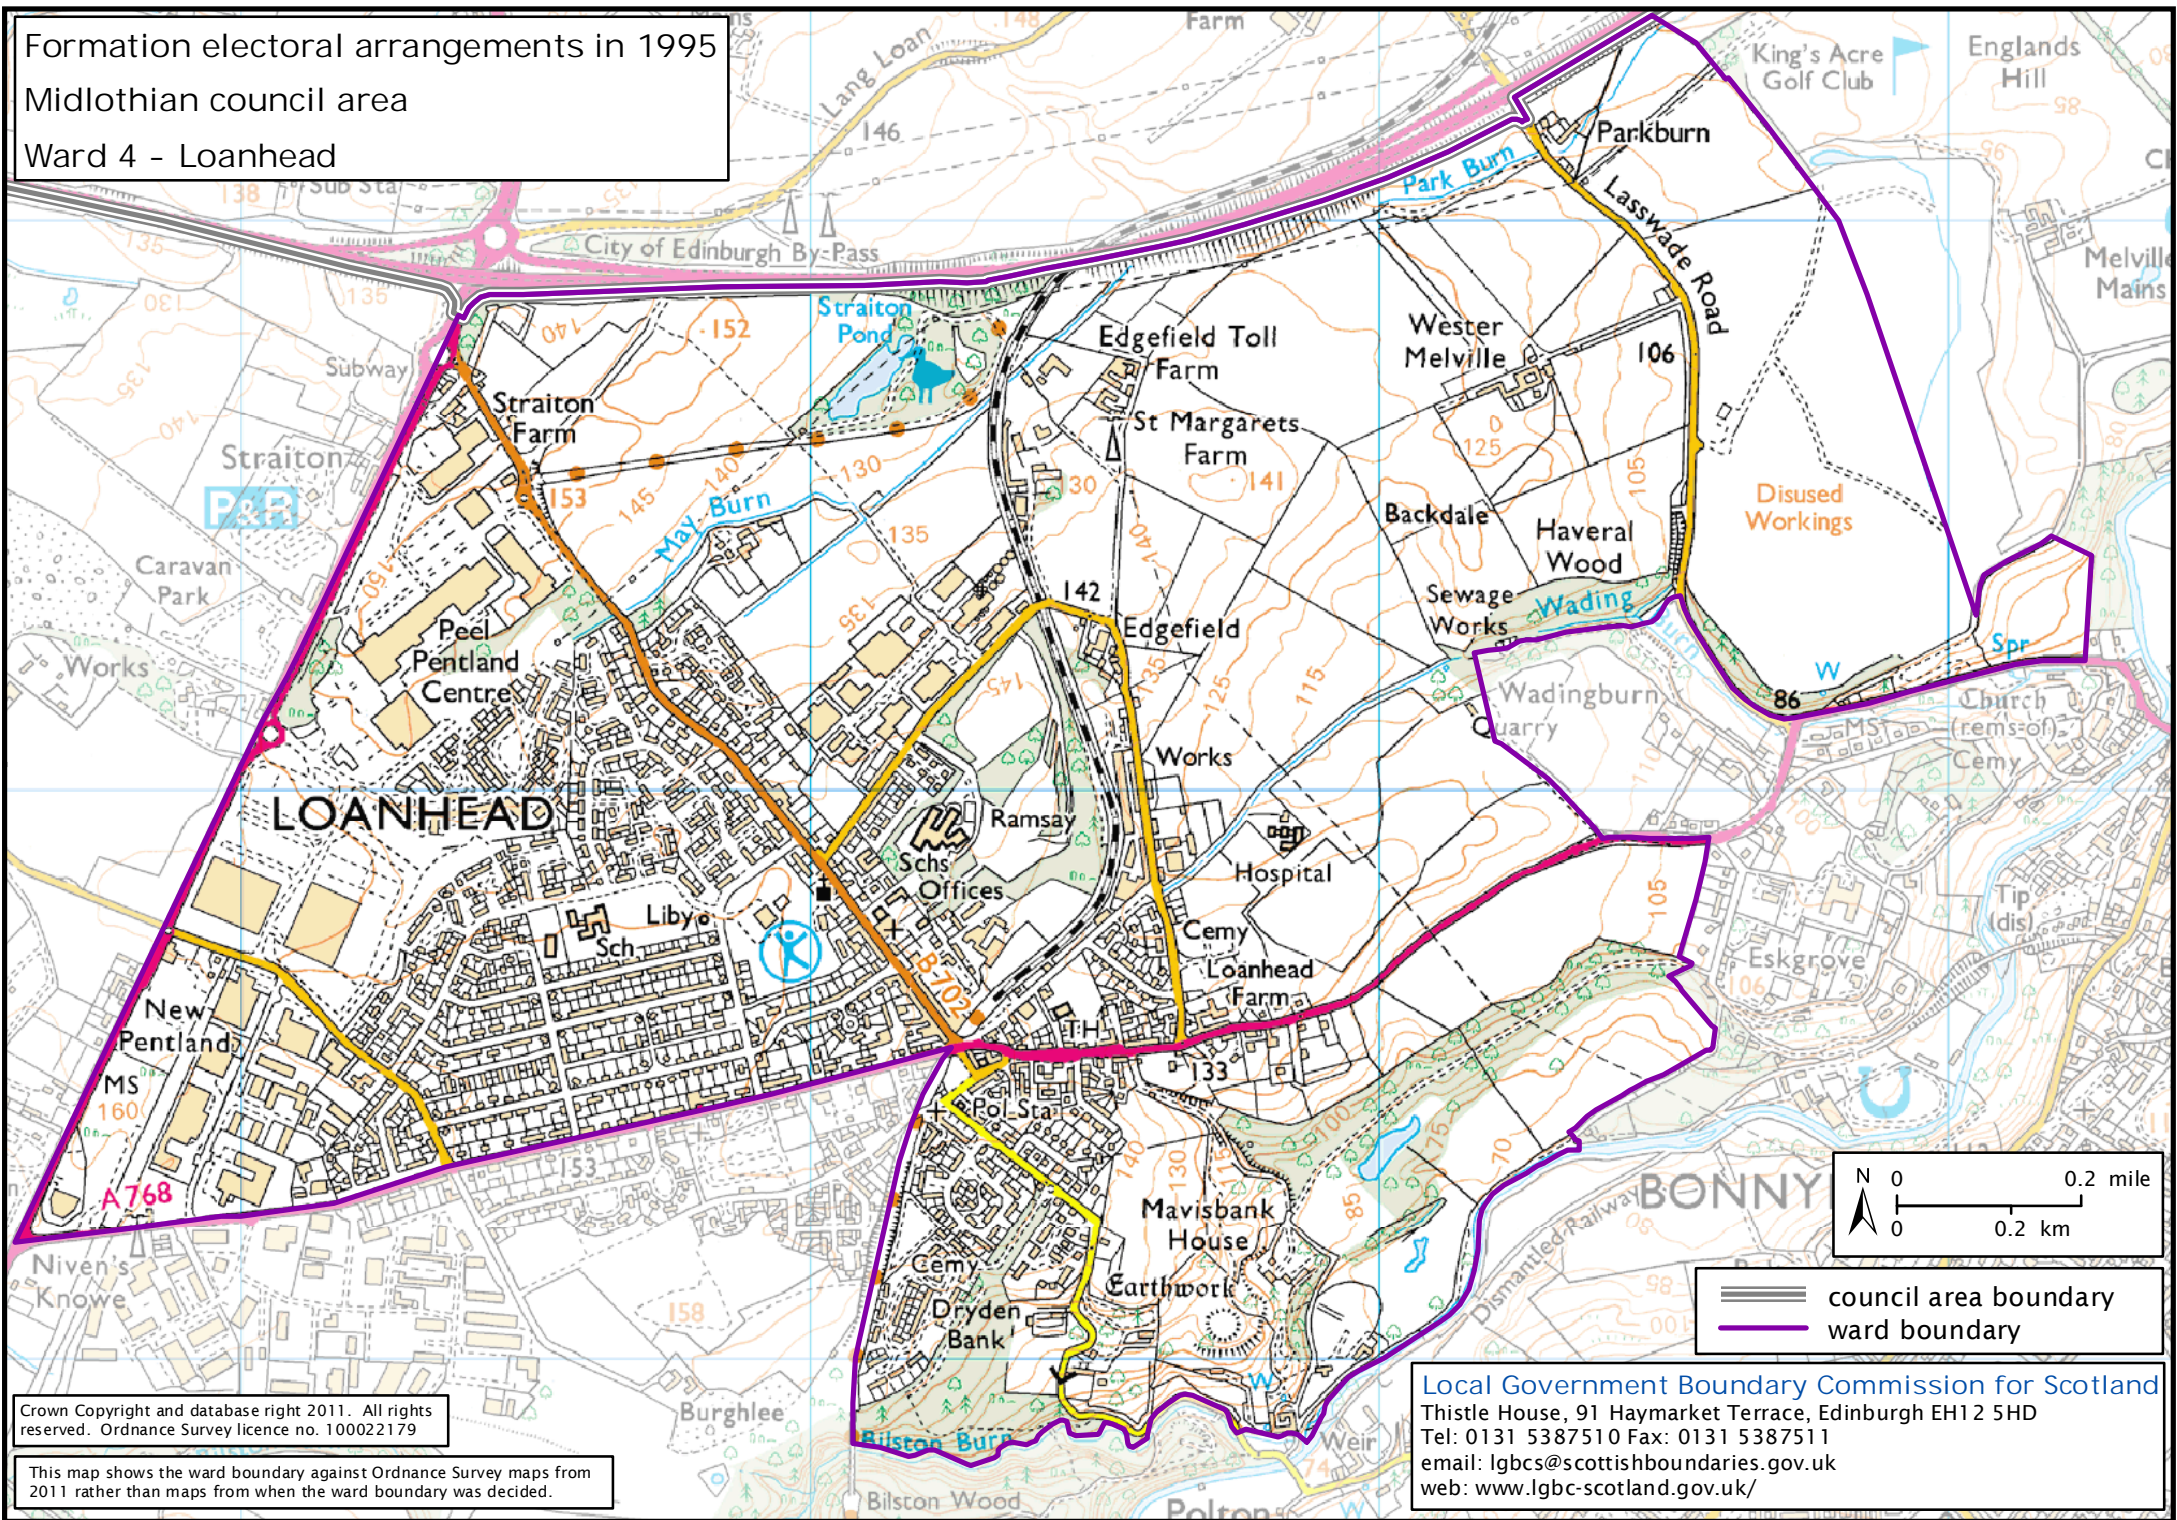

Formation electoral arrangements in 1995  
 Midlothian council area  
 Ward 4 - Loanhead

Crown Copyright and database right 2011. All rights reserved. Ordnance Survey licence no. 100022179

This map shows the ward boundary against Ordnance Survey maps from 2011 rather than maps from when the ward boundary was decided.