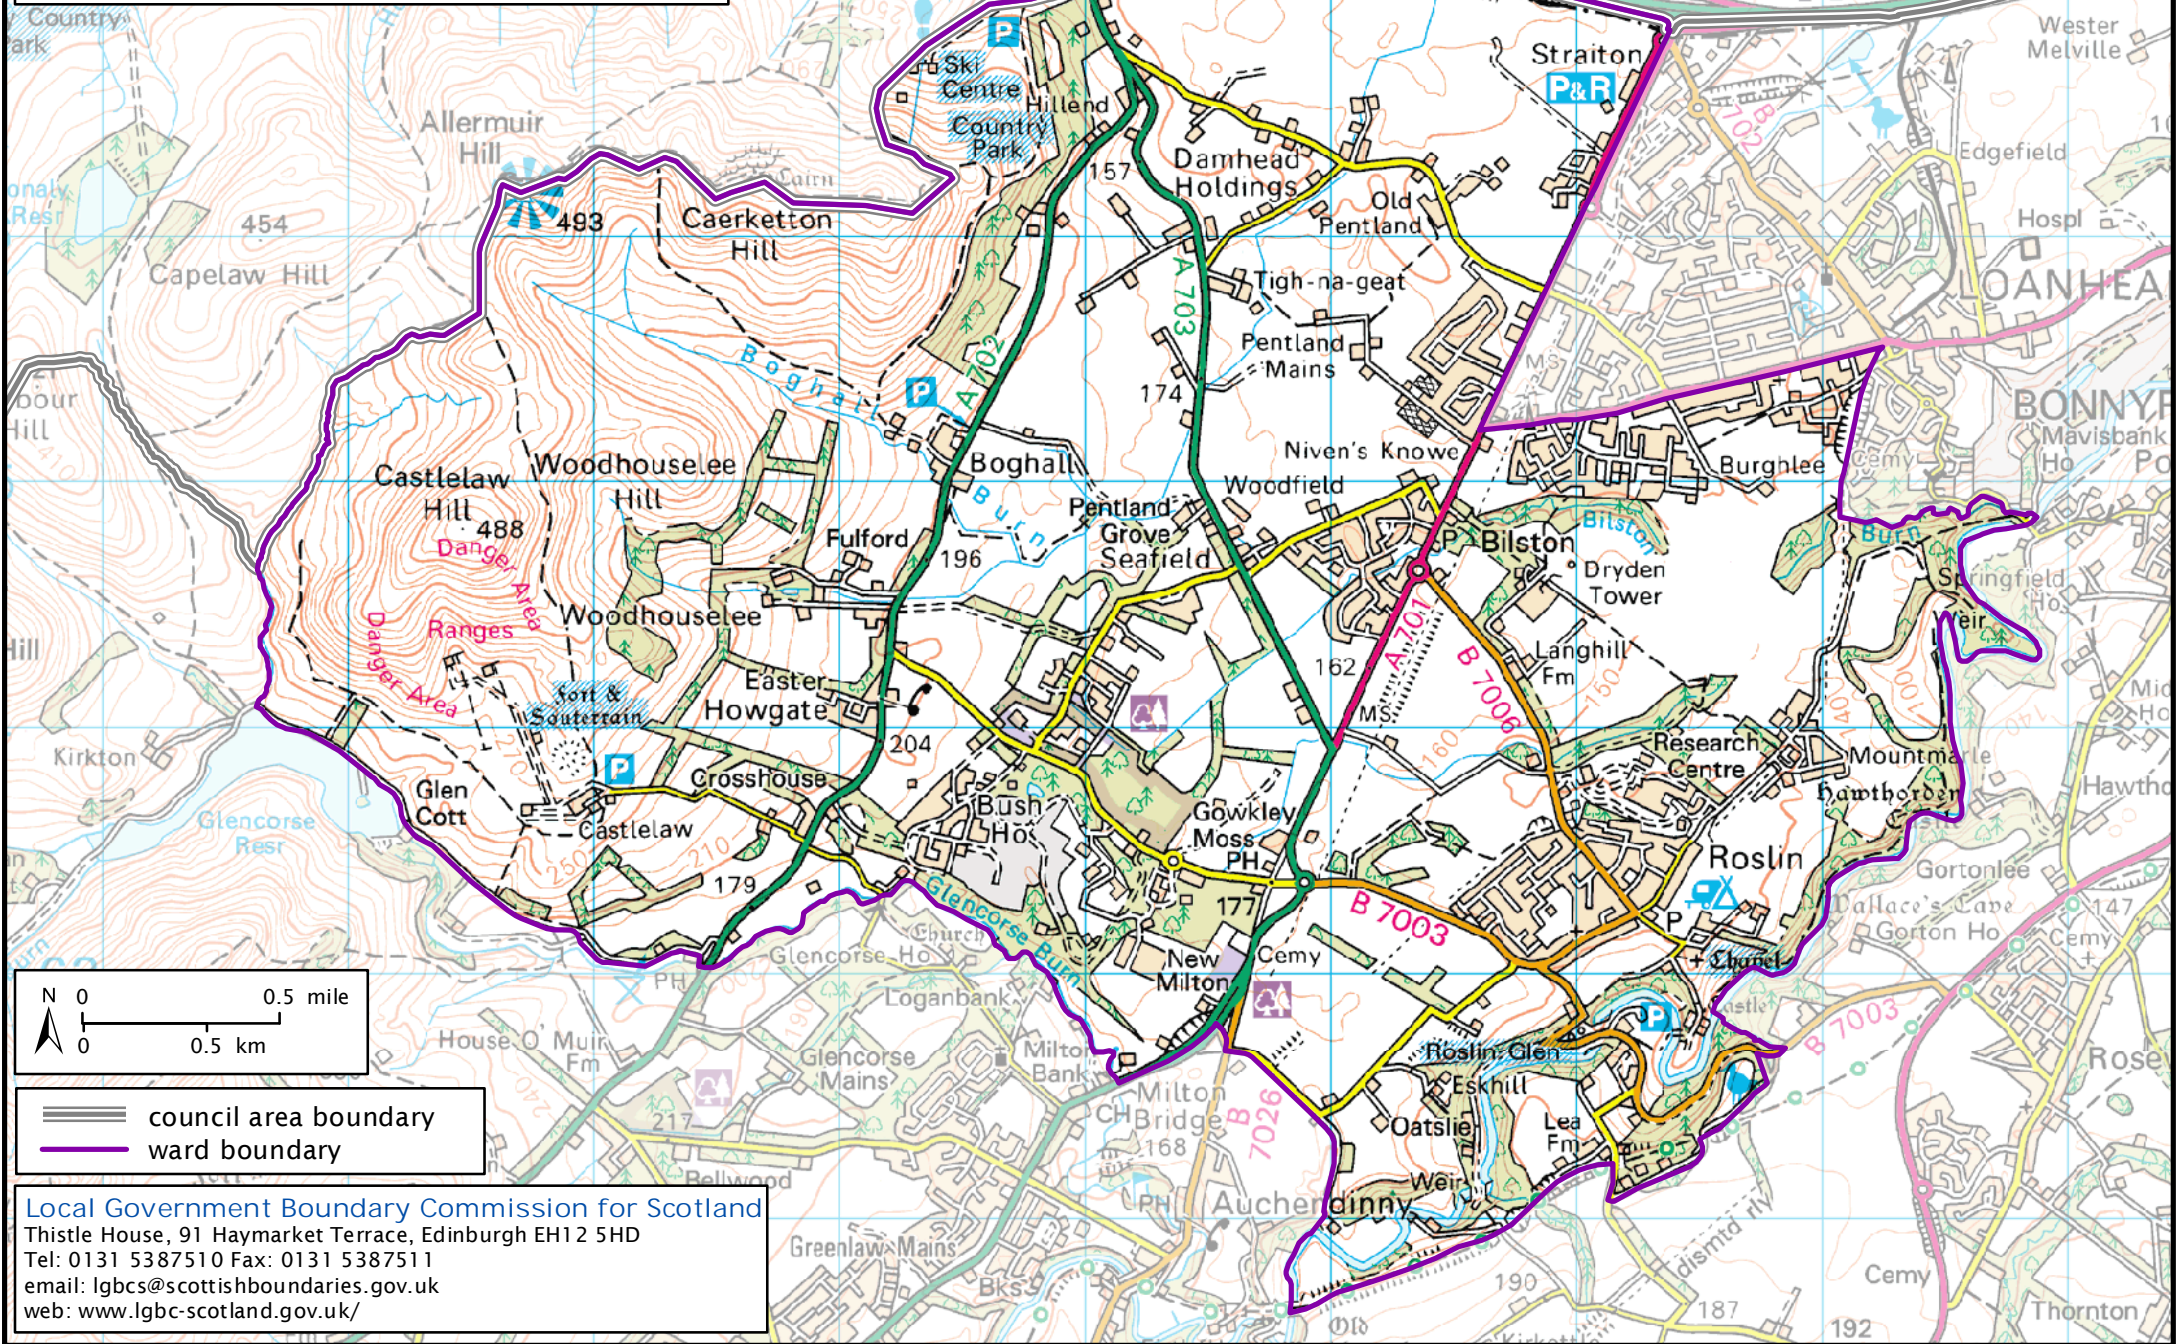

Formation electoral arrangements in 1995

Midlothian council area

Ward 5 - Bilston/ Roslin

This map shows the ward boundary against Ordnance Survey maps from 2011 rather than maps from when the ward boundary was decided.

Crown Copyright and database right 2011. All rights reserved. Ordnance Survey licence no. 10002179

— council area boundary
— ward boundary

Local Government Boundary Commission for Scotland
Thistle House, 91 Haymarket Terrace, Edinburgh EH12 5HD
Tel: 0131 5387510 Fax: 0131 5387511
email: lgbc@scottishboundaries.gov.uk
web: www.lgbc-scotland.gov.uk/