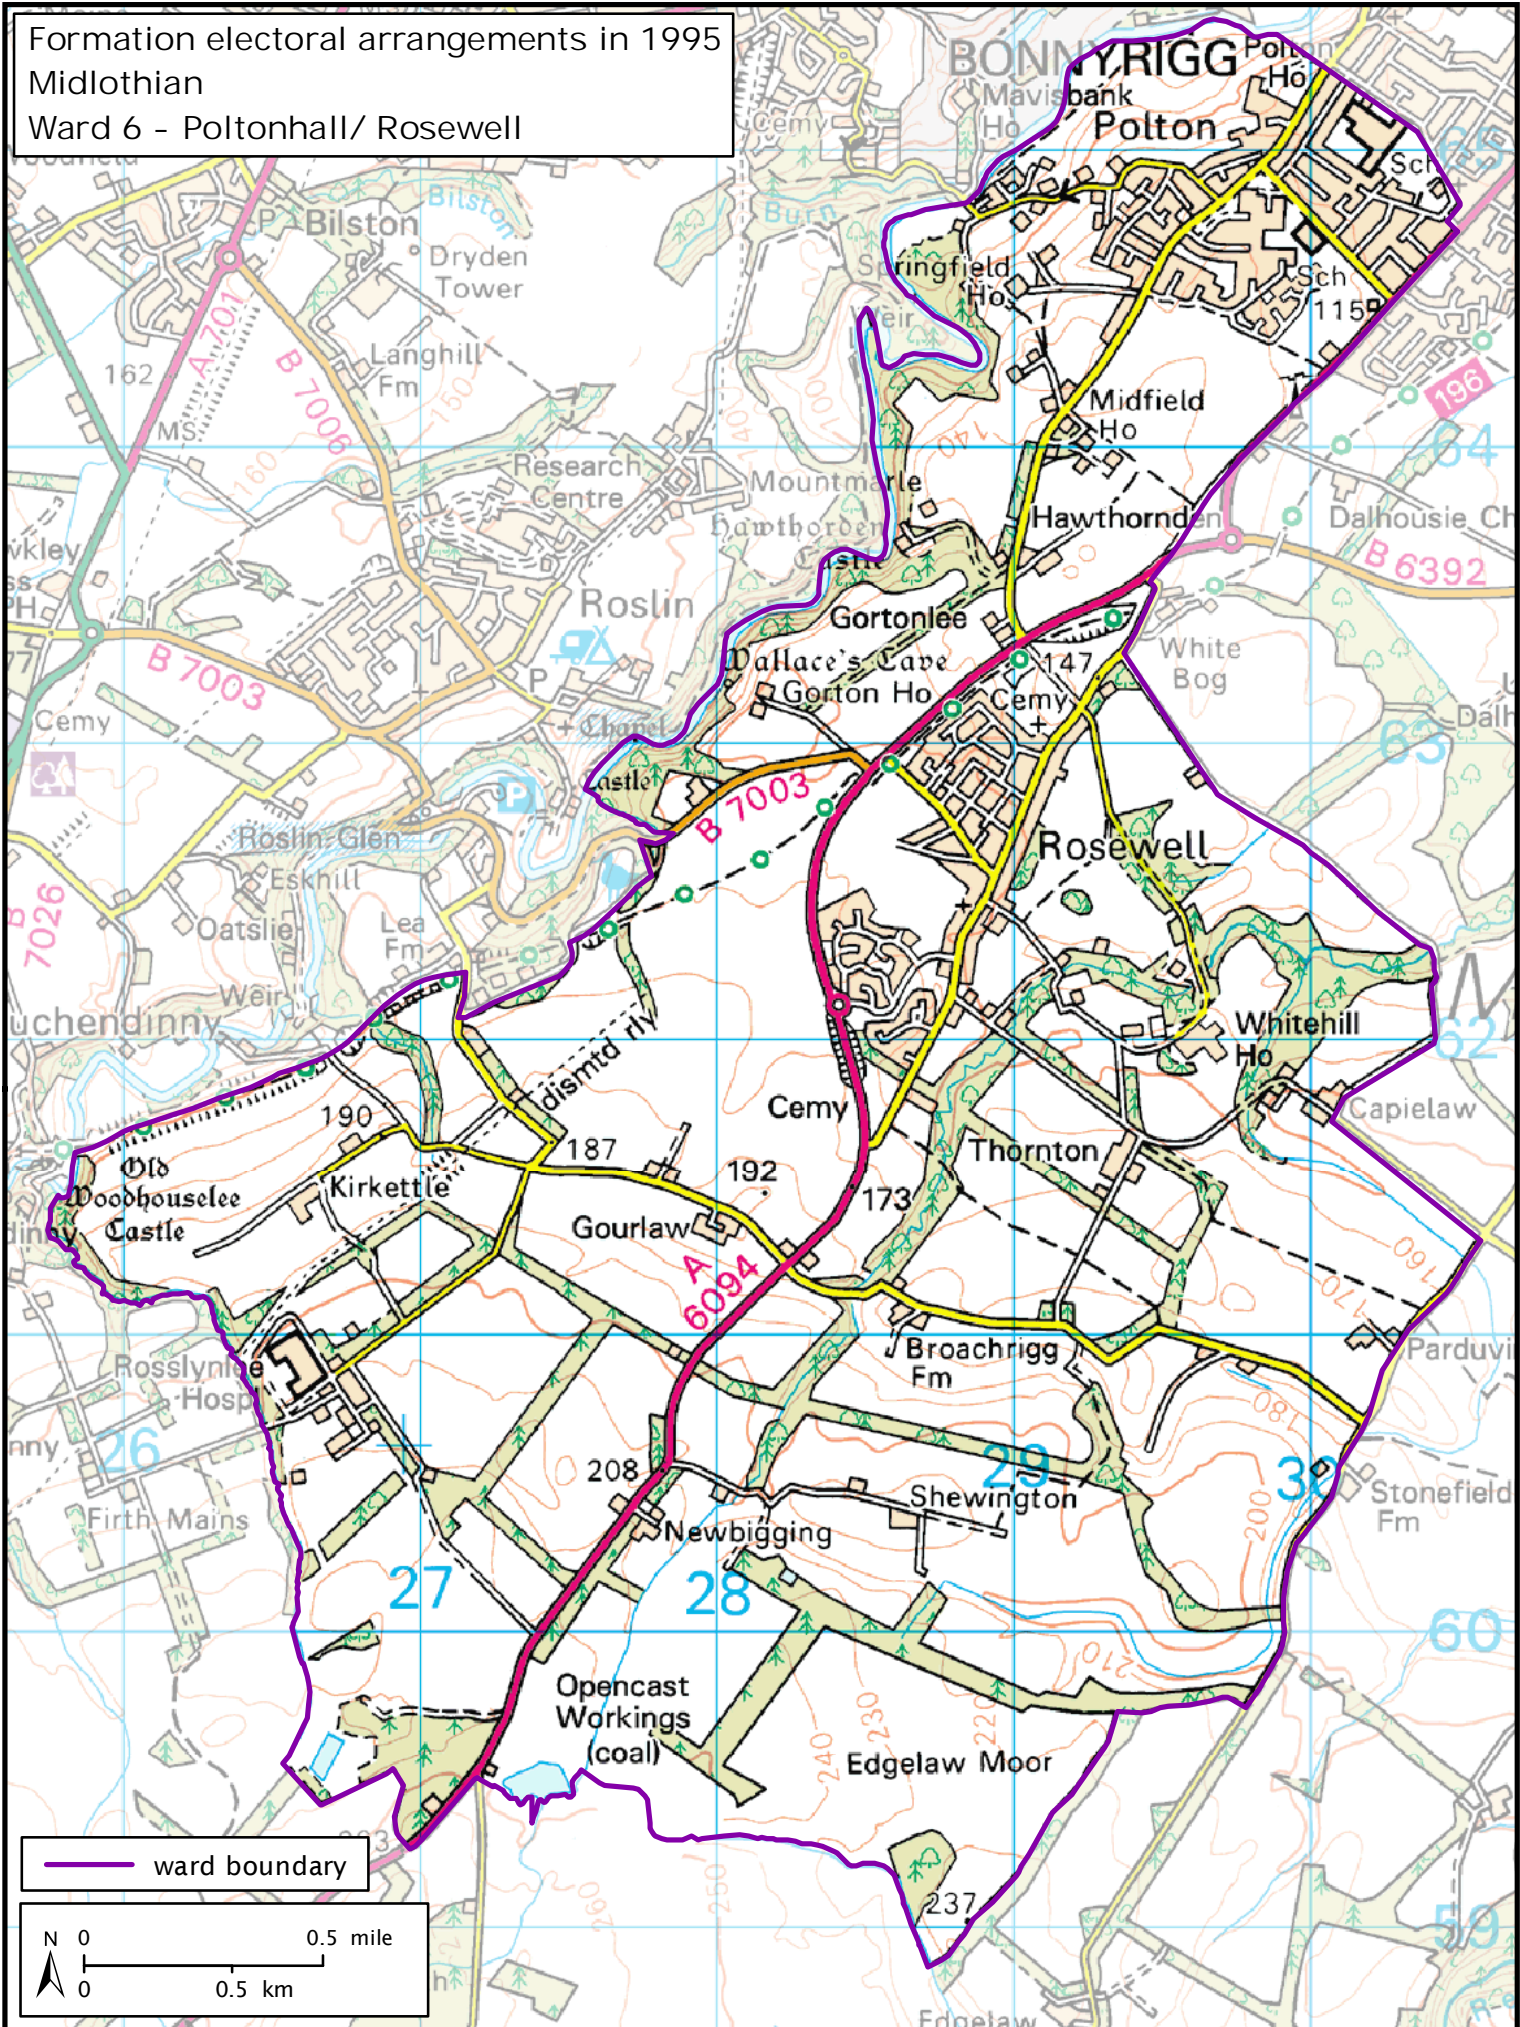

Formation electoral arrangements in 1995

Midlothian

Ward 6 - Poltonhall/ Rosewell

ward boundary

Local Government Boundary Commission for Scotland
Thistle House, 91 Haymarket Terrace, Edinburgh EH12 5HD
Tel: 0131 538 7510 Fax: 0131 538 7511
email: lgbcscottishboundaries.gov.uk web: www.lgbc-scotland.gov.uk

Crown Copyright and database right 2011. All rights reserved. Ordnance Survey licence no. 100022179

This map shows the ward boundary against Ordnance Survey maps from 2011 rather than maps from when the ward boundary was decided.