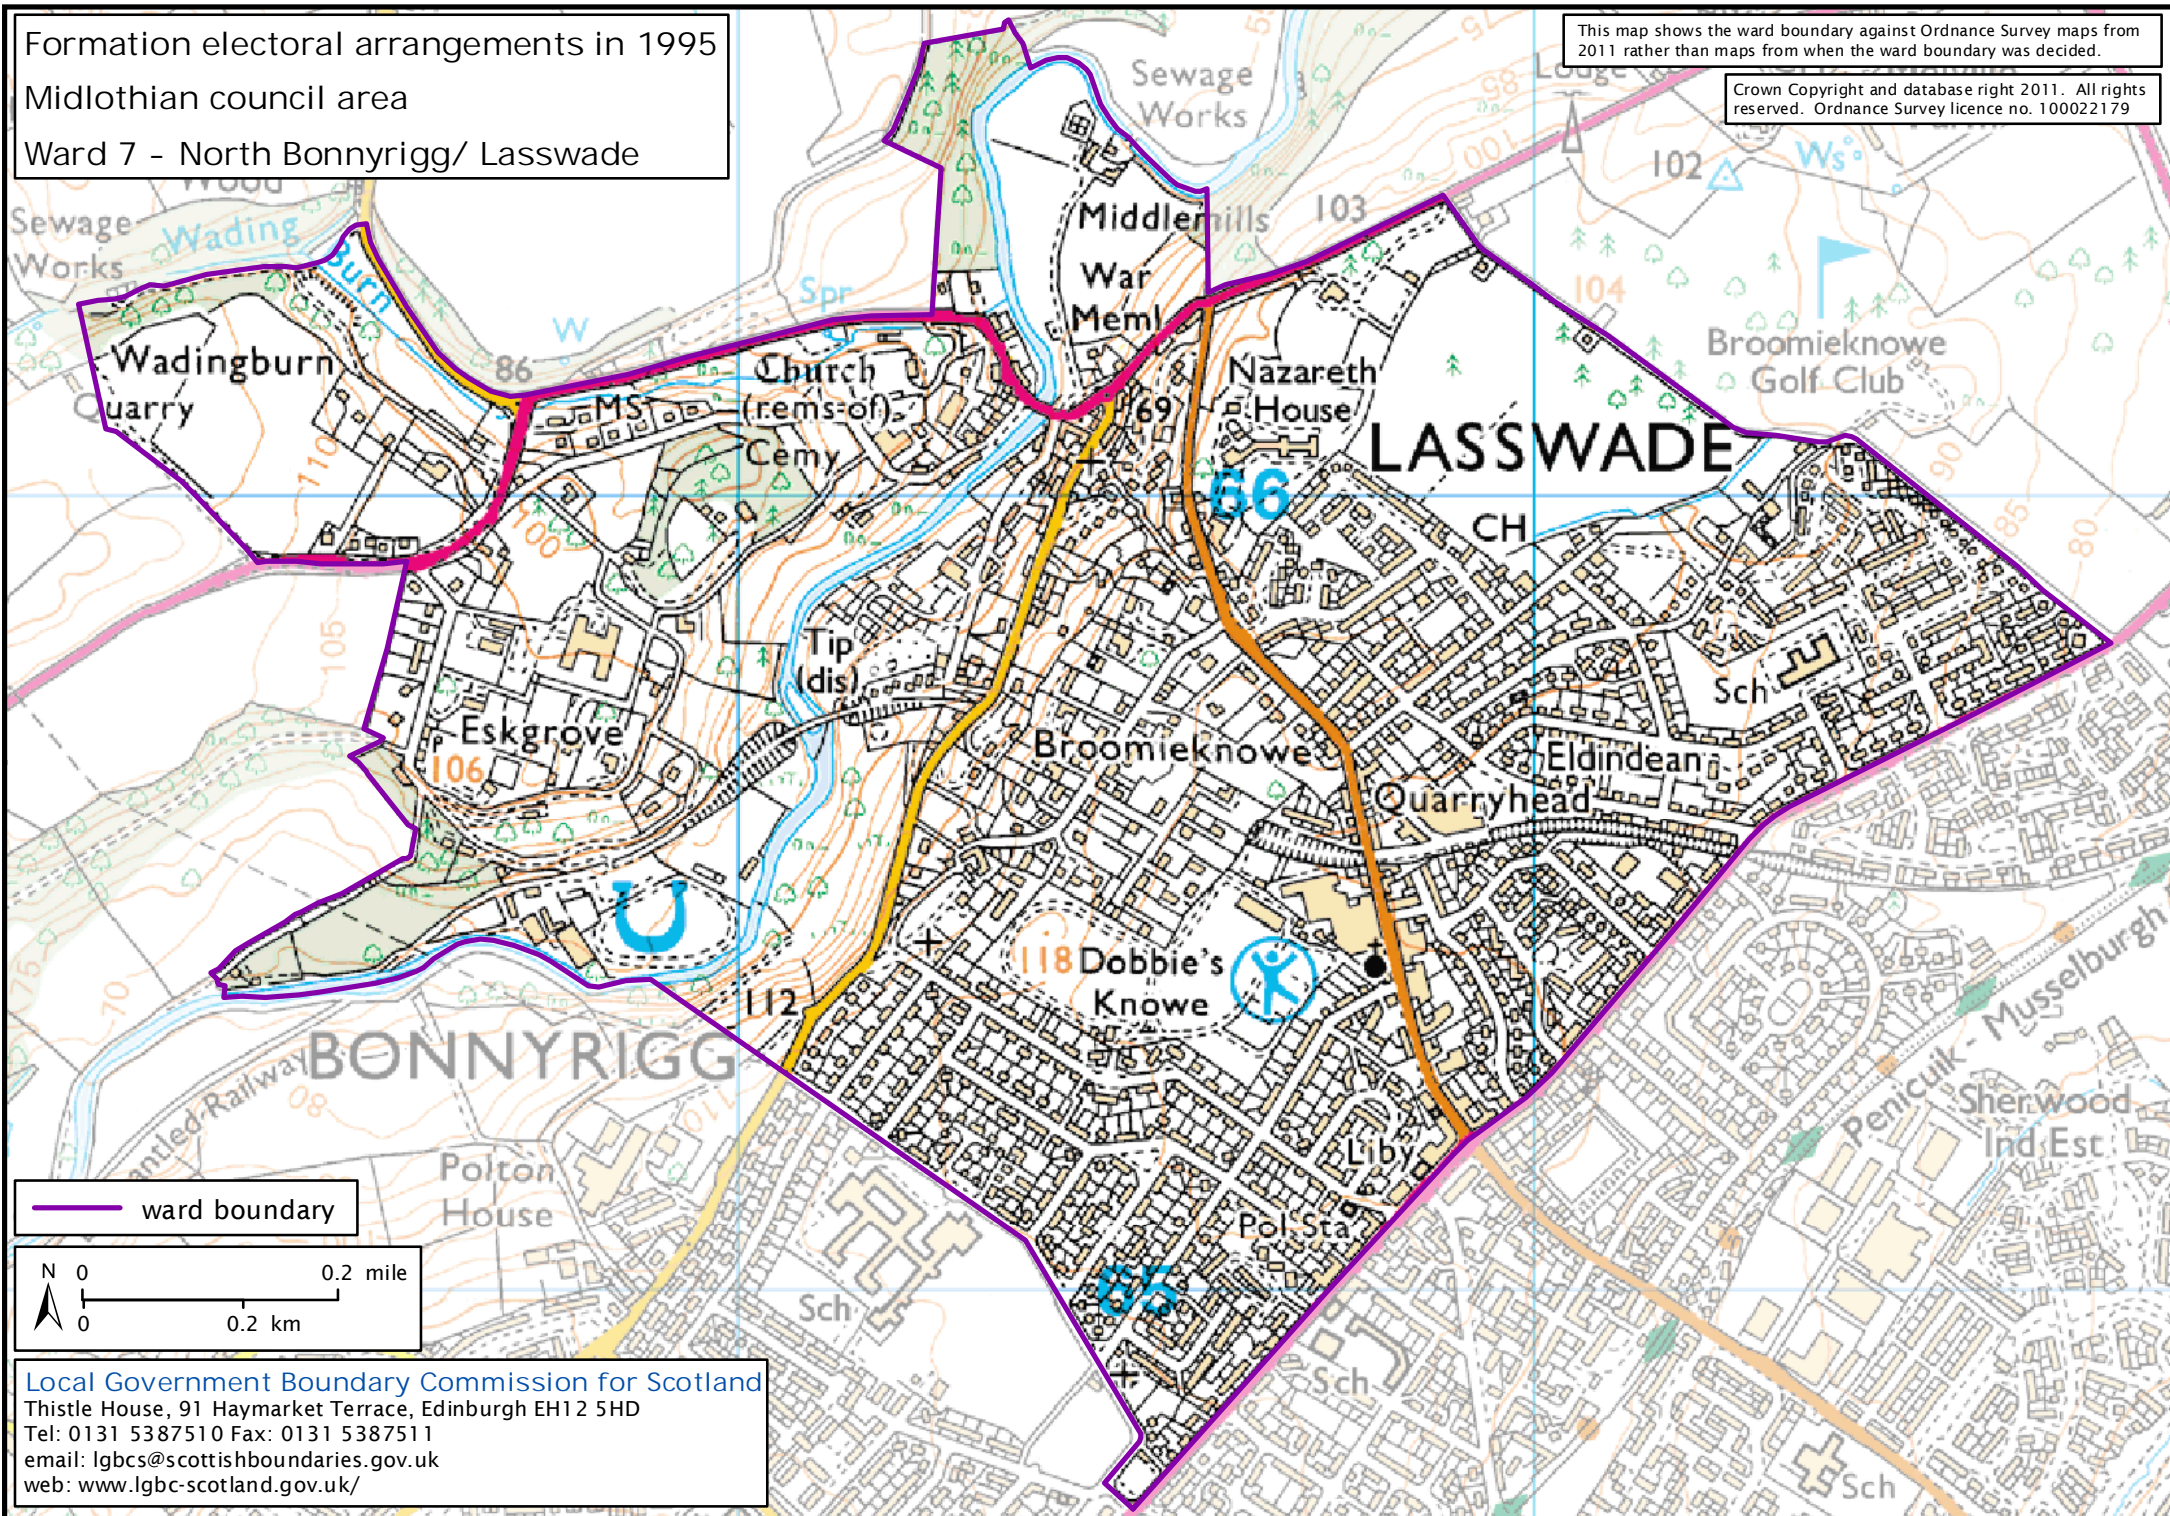

Formation electoral arrangements in 1995

Midlothian council area

Ward 7 - North Bonnyrigg/ Lasswade

This map shows the ward boundary against Ordnance Survey maps from 2011 rather than maps from when the ward boundary was decided.

Crown Copyright and database right 2011. All rights reserved. Ordnance Survey licence no. 10002179

ward boundary

Local Government Boundary Commission for Scotland
Thistle House, 91 Haymarket Terrace, Edinburgh EH12 5HD
Tel: 0131 5387510 Fax: 0131 5387511
email: lgbc@scottishboundaries.gov.uk
web: www.lgbc-scotland.gov.uk/