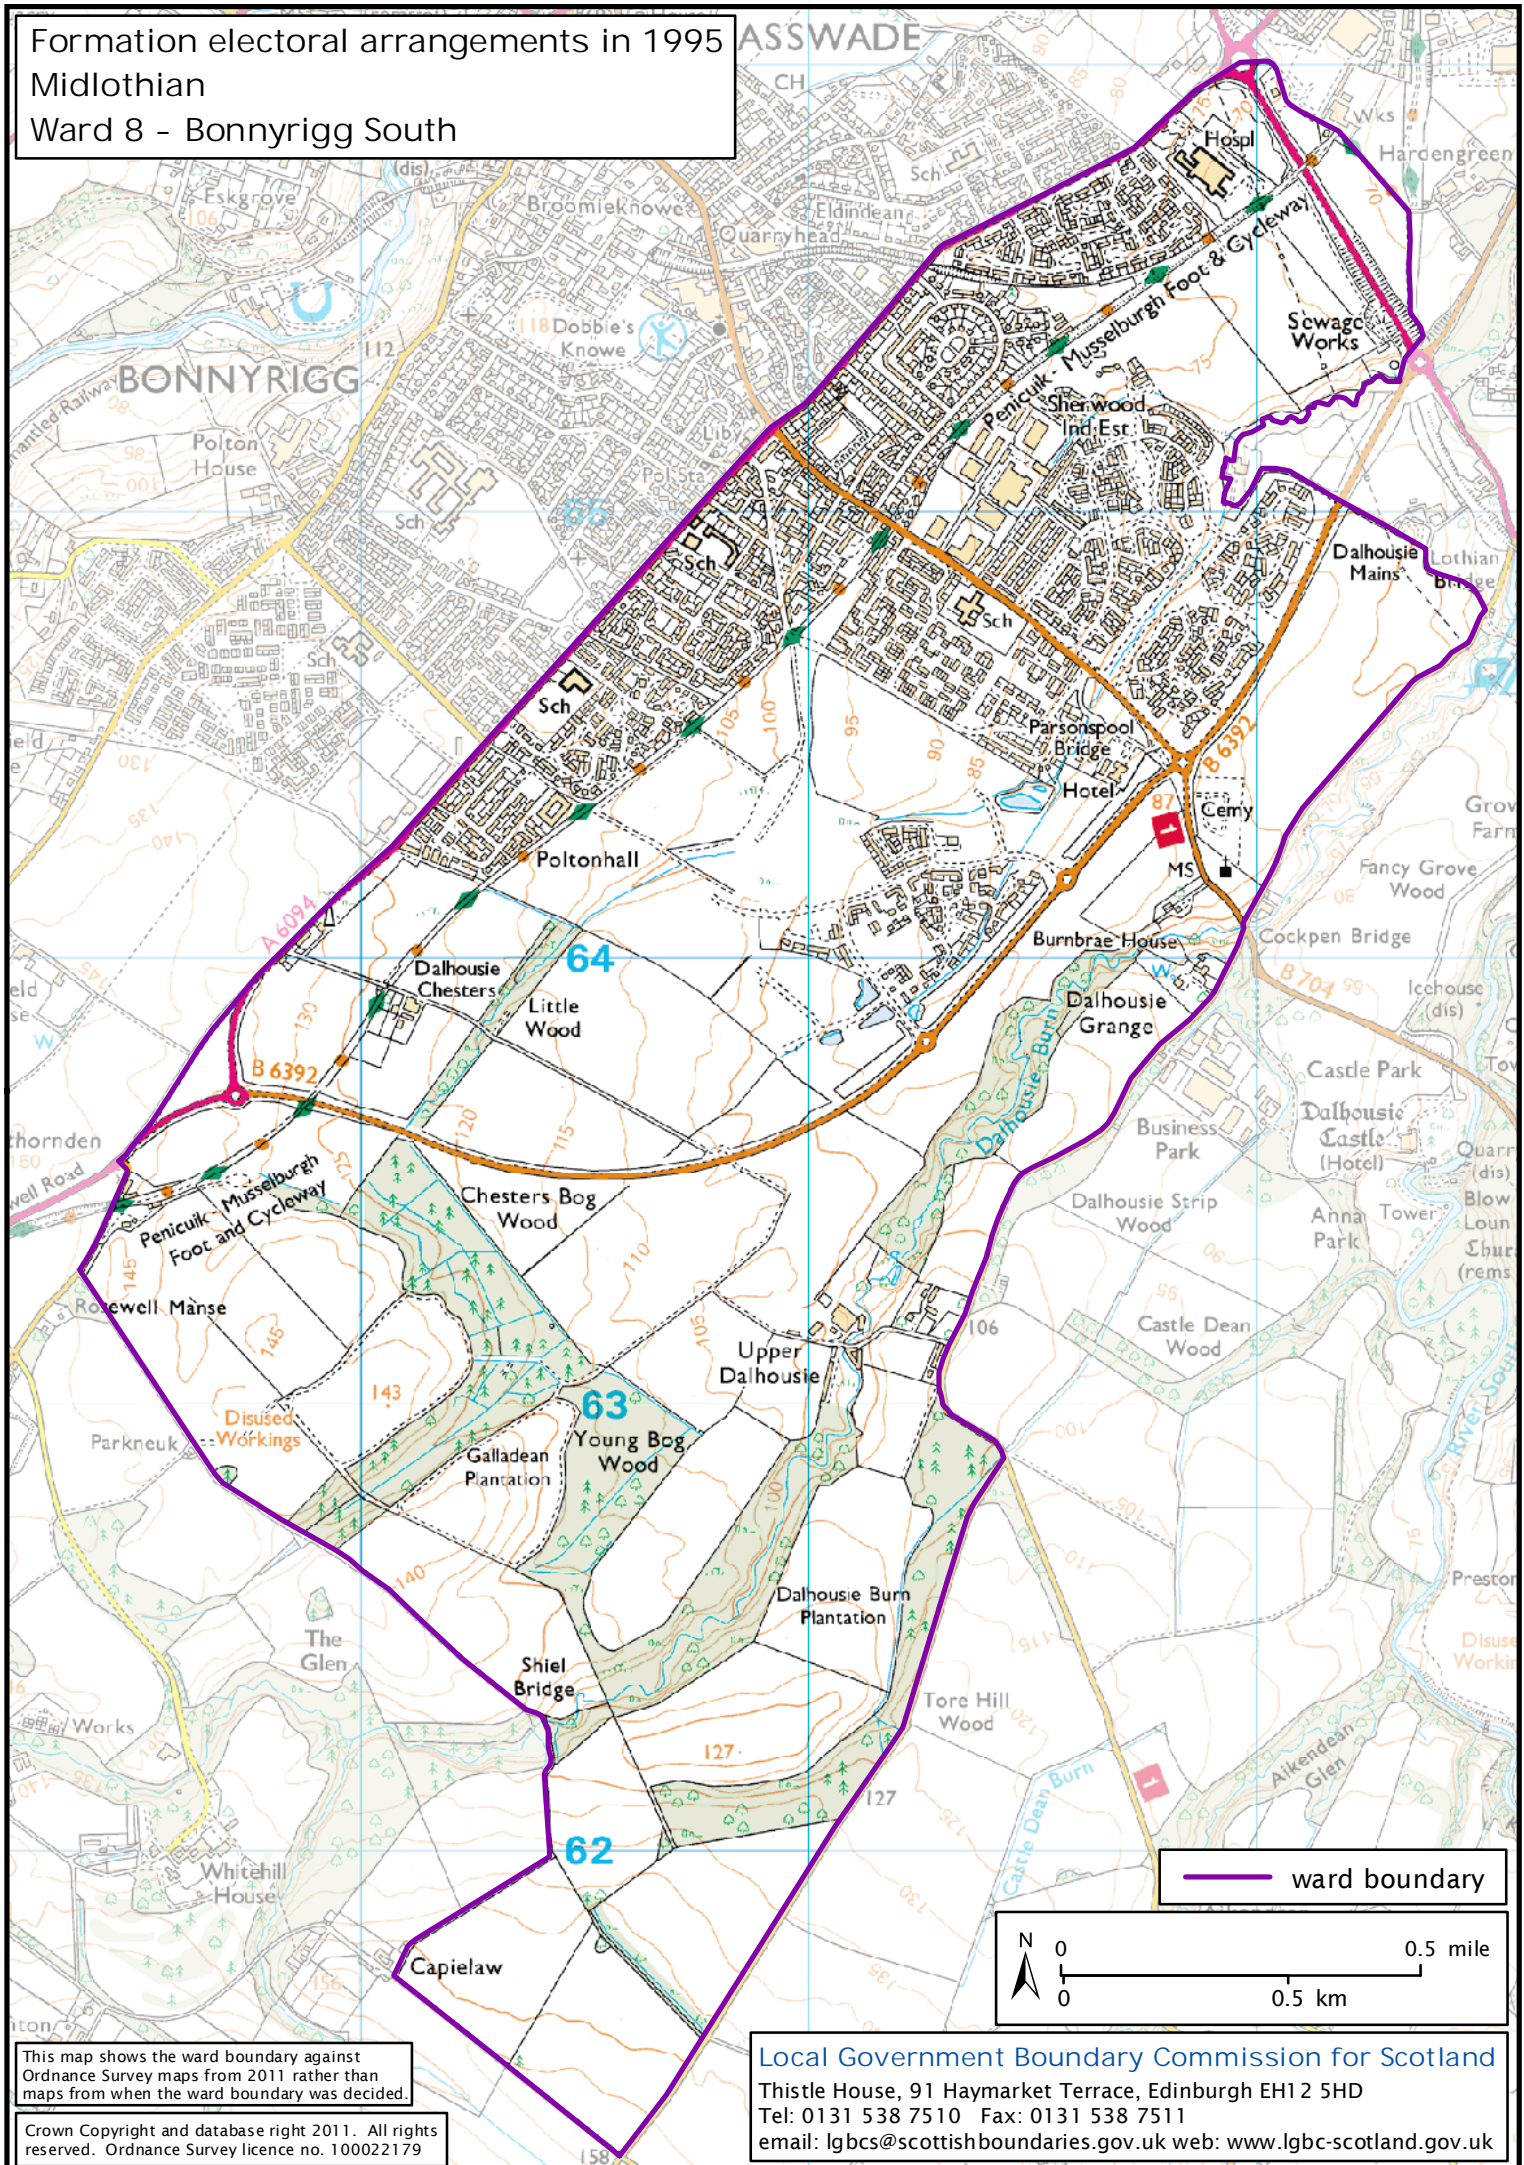

Formation electoral arrangements in 1995
 Midlothian
 Ward 8 - Bonnyrigg South

This map shows the ward boundary against Ordnance Survey maps from 2011 rather than maps from when the ward boundary was decided.

Crown Copyright and database right 2011. All rights reserved. Ordnance Survey licence no. 100022179

Local Government Boundary Commission for Scotland
 Thistle House, 91 Haymarket Terrace, Edinburgh EH1 2 5HD
 Tel: 0131 538 7510 Fax: 0131 538 7511
 email: lgbcscottishboundaries.gov.uk web: www.lgbc-scotland.gov.uk