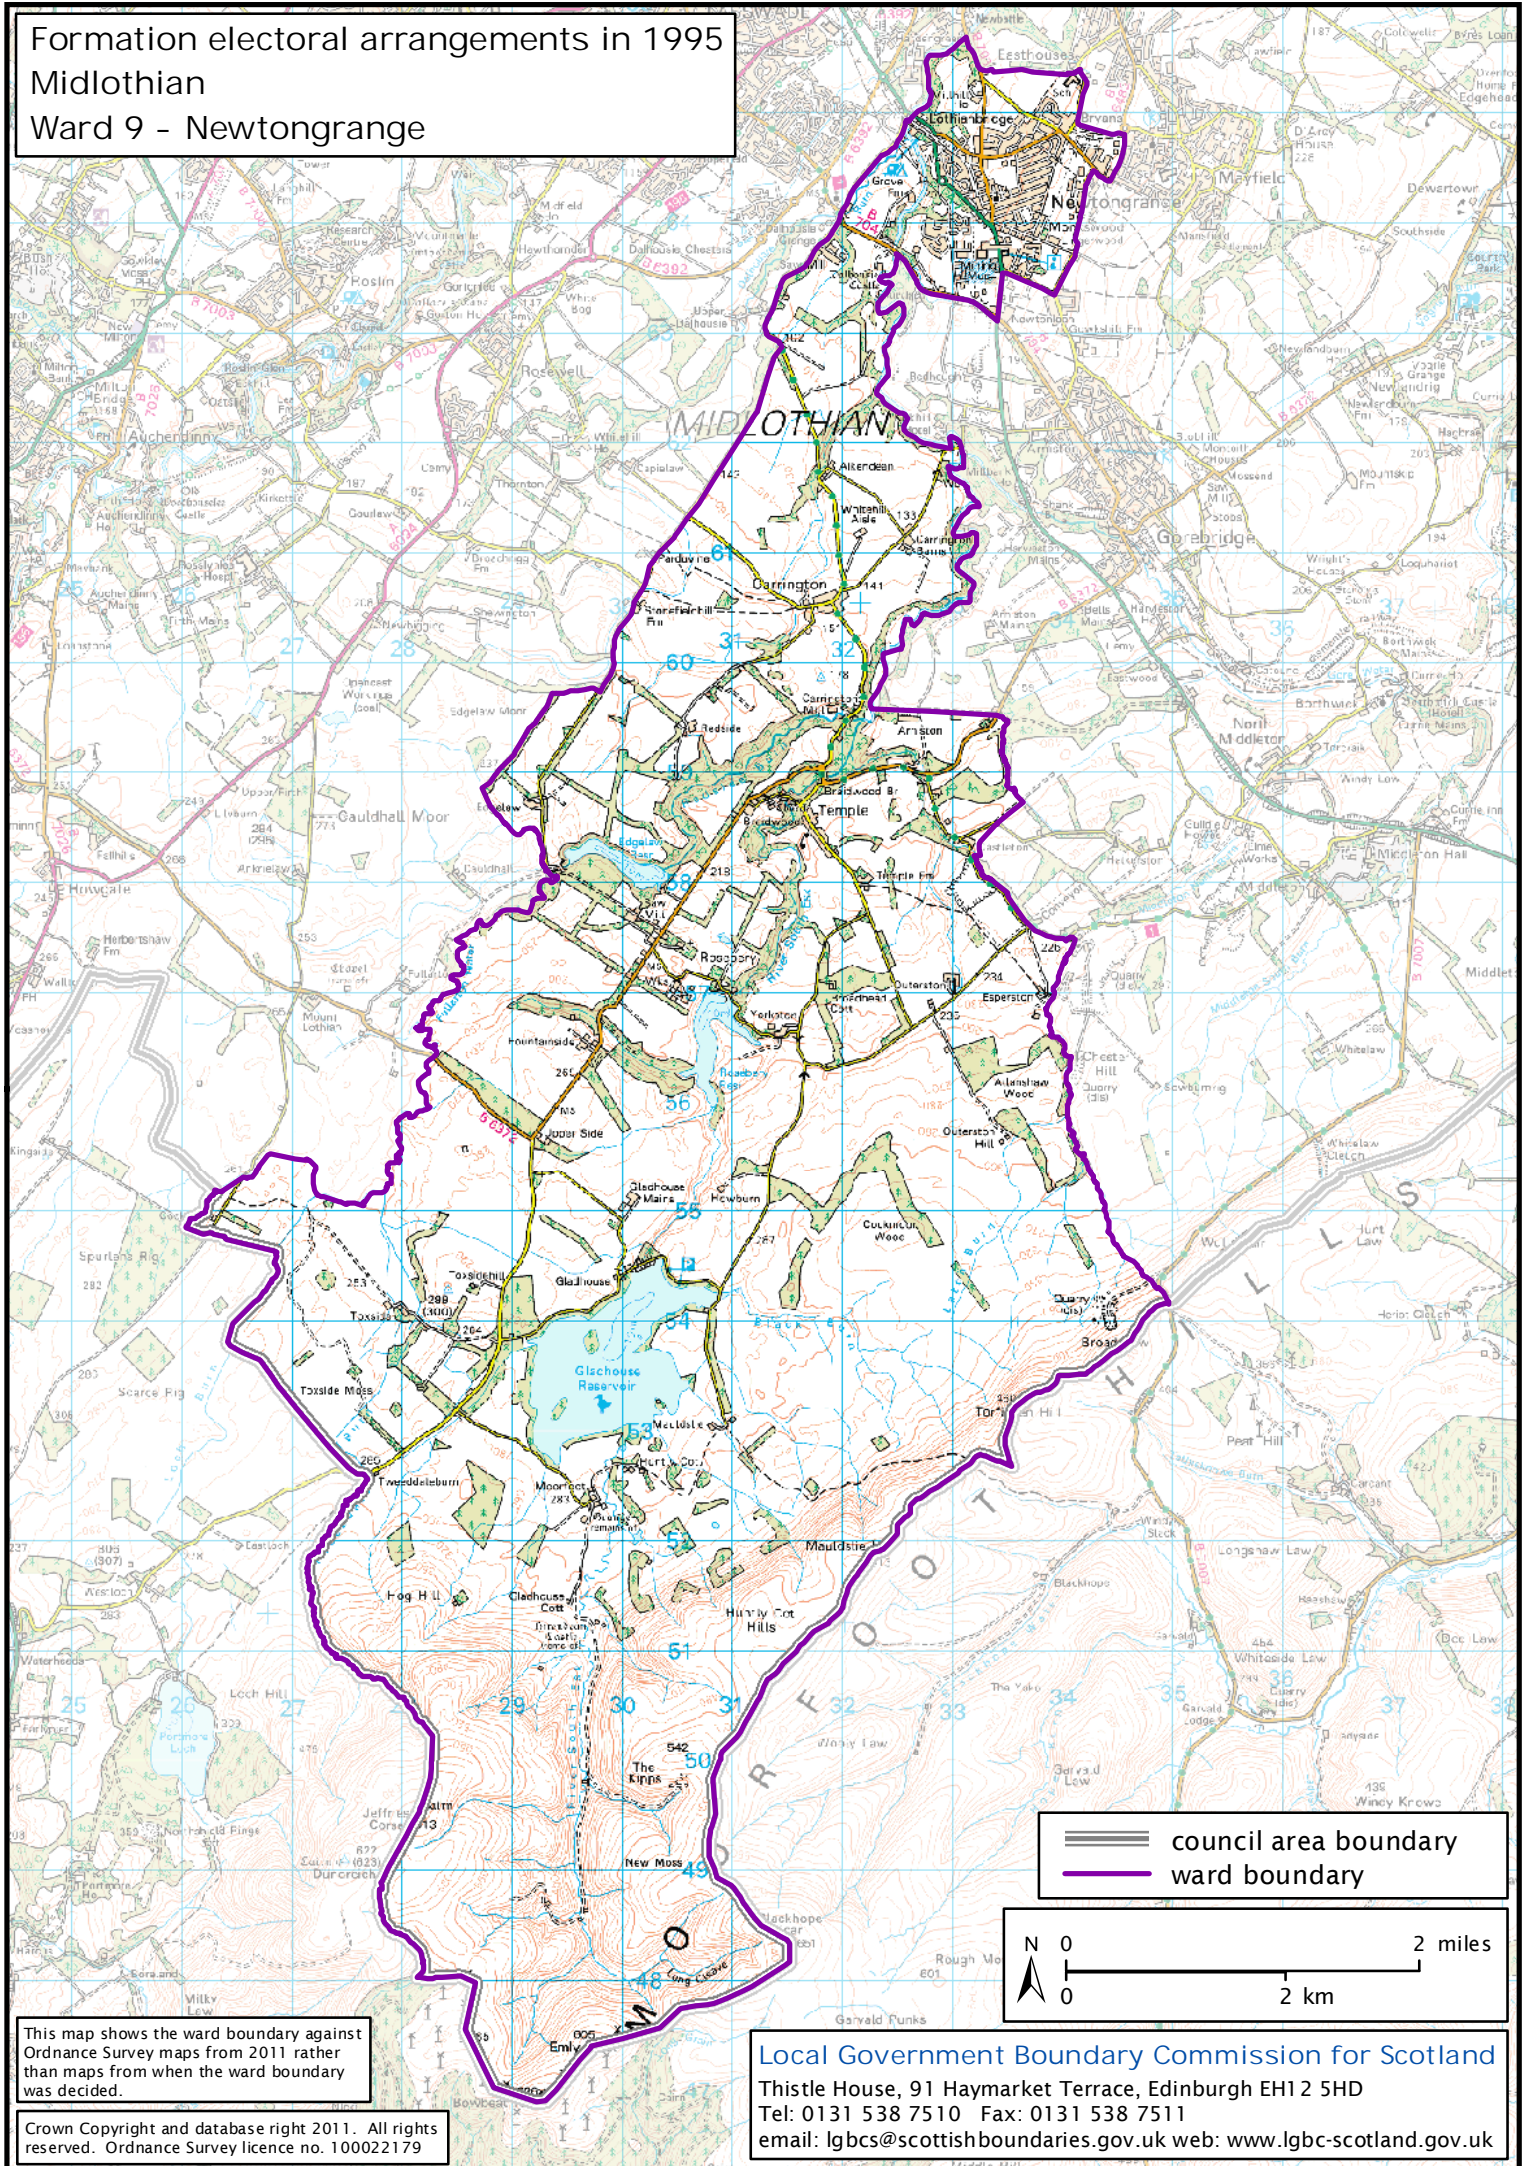

Formation electoral arrangements in 1995
 Midlothian
 Ward 9 - Newtongrange

This map shows the ward boundary against Ordnance Survey maps from 2011 rather than maps from when the ward boundary was decided.

Crown Copyright and database right 2011. All rights reserved. Ordnance Survey licence no. 10002179

Local Government Boundary Commission for Scotland
 Thistle House, 91 Haymarket Terrace, Edinburgh EH1 2 5HD
 Tel: 0131 538 7510 Fax: 0131 538 7511
 email: lgbcscottishboundaries.gov.uk web: www.lgbc-scotland.gov.uk