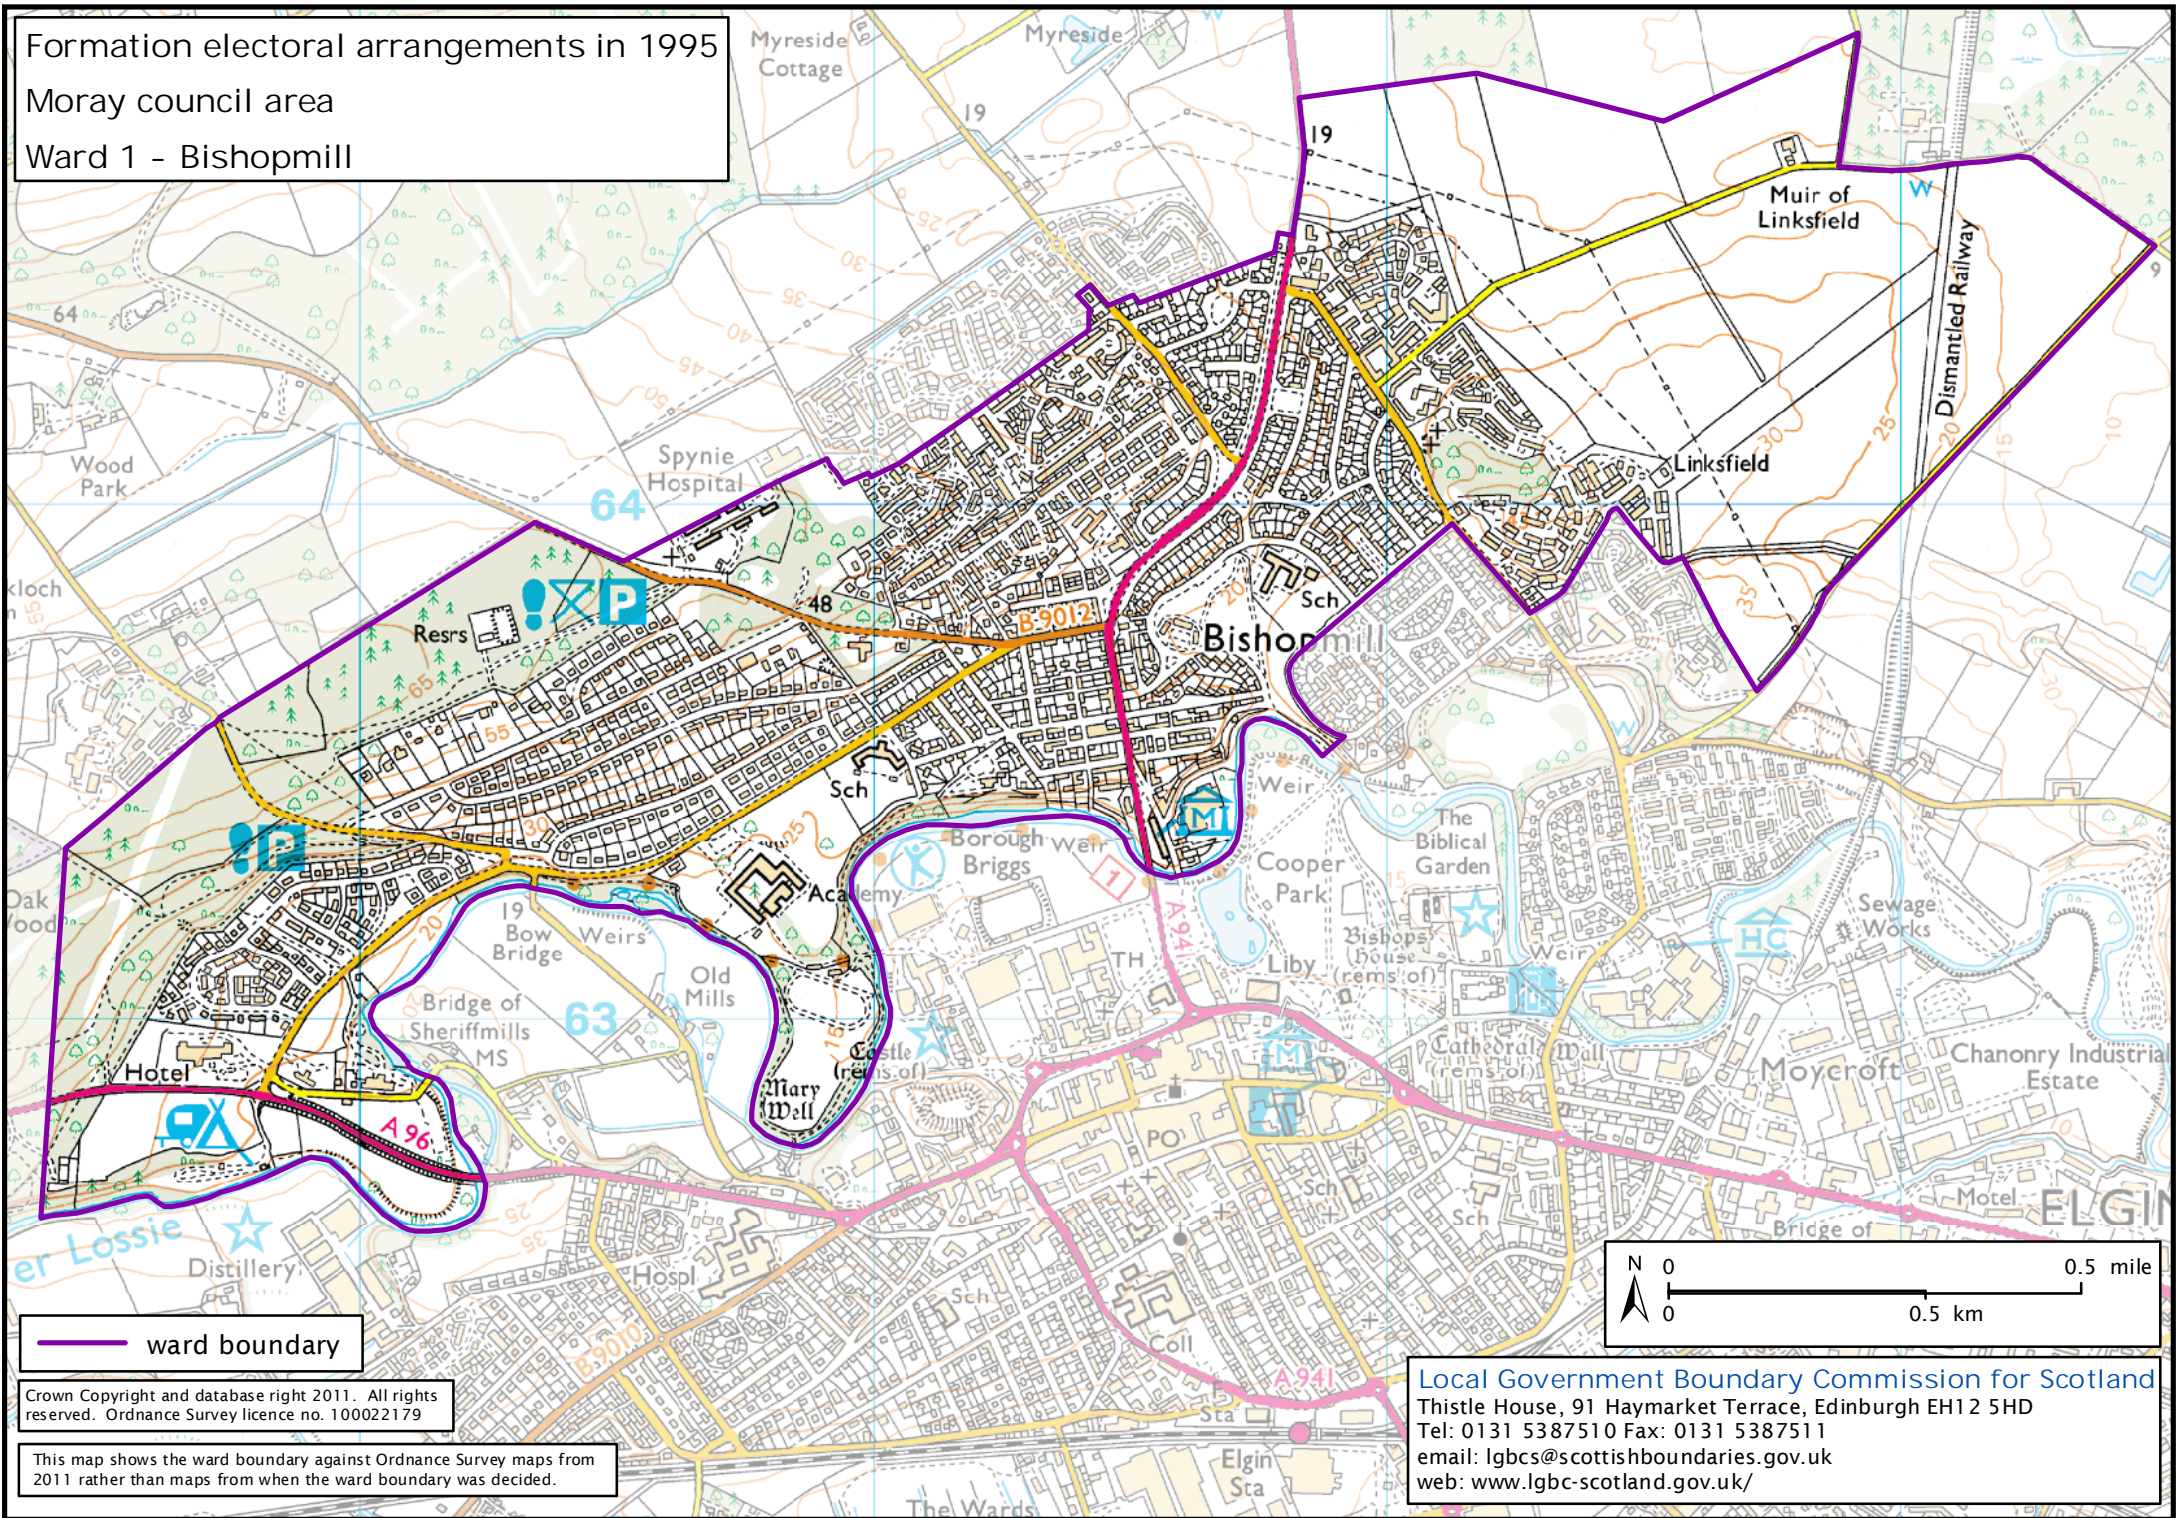

Formation electoral arrangements in 1995

Moray council area

Ward 1 - Bishopmill

ward boundary

Crown Copyright and database right 2011. All rights reserved. Ordnance Survey licence no. 100022179

This map shows the ward boundary against Ordnance Survey maps from 2011 rather than maps from when the ward boundary was decided.