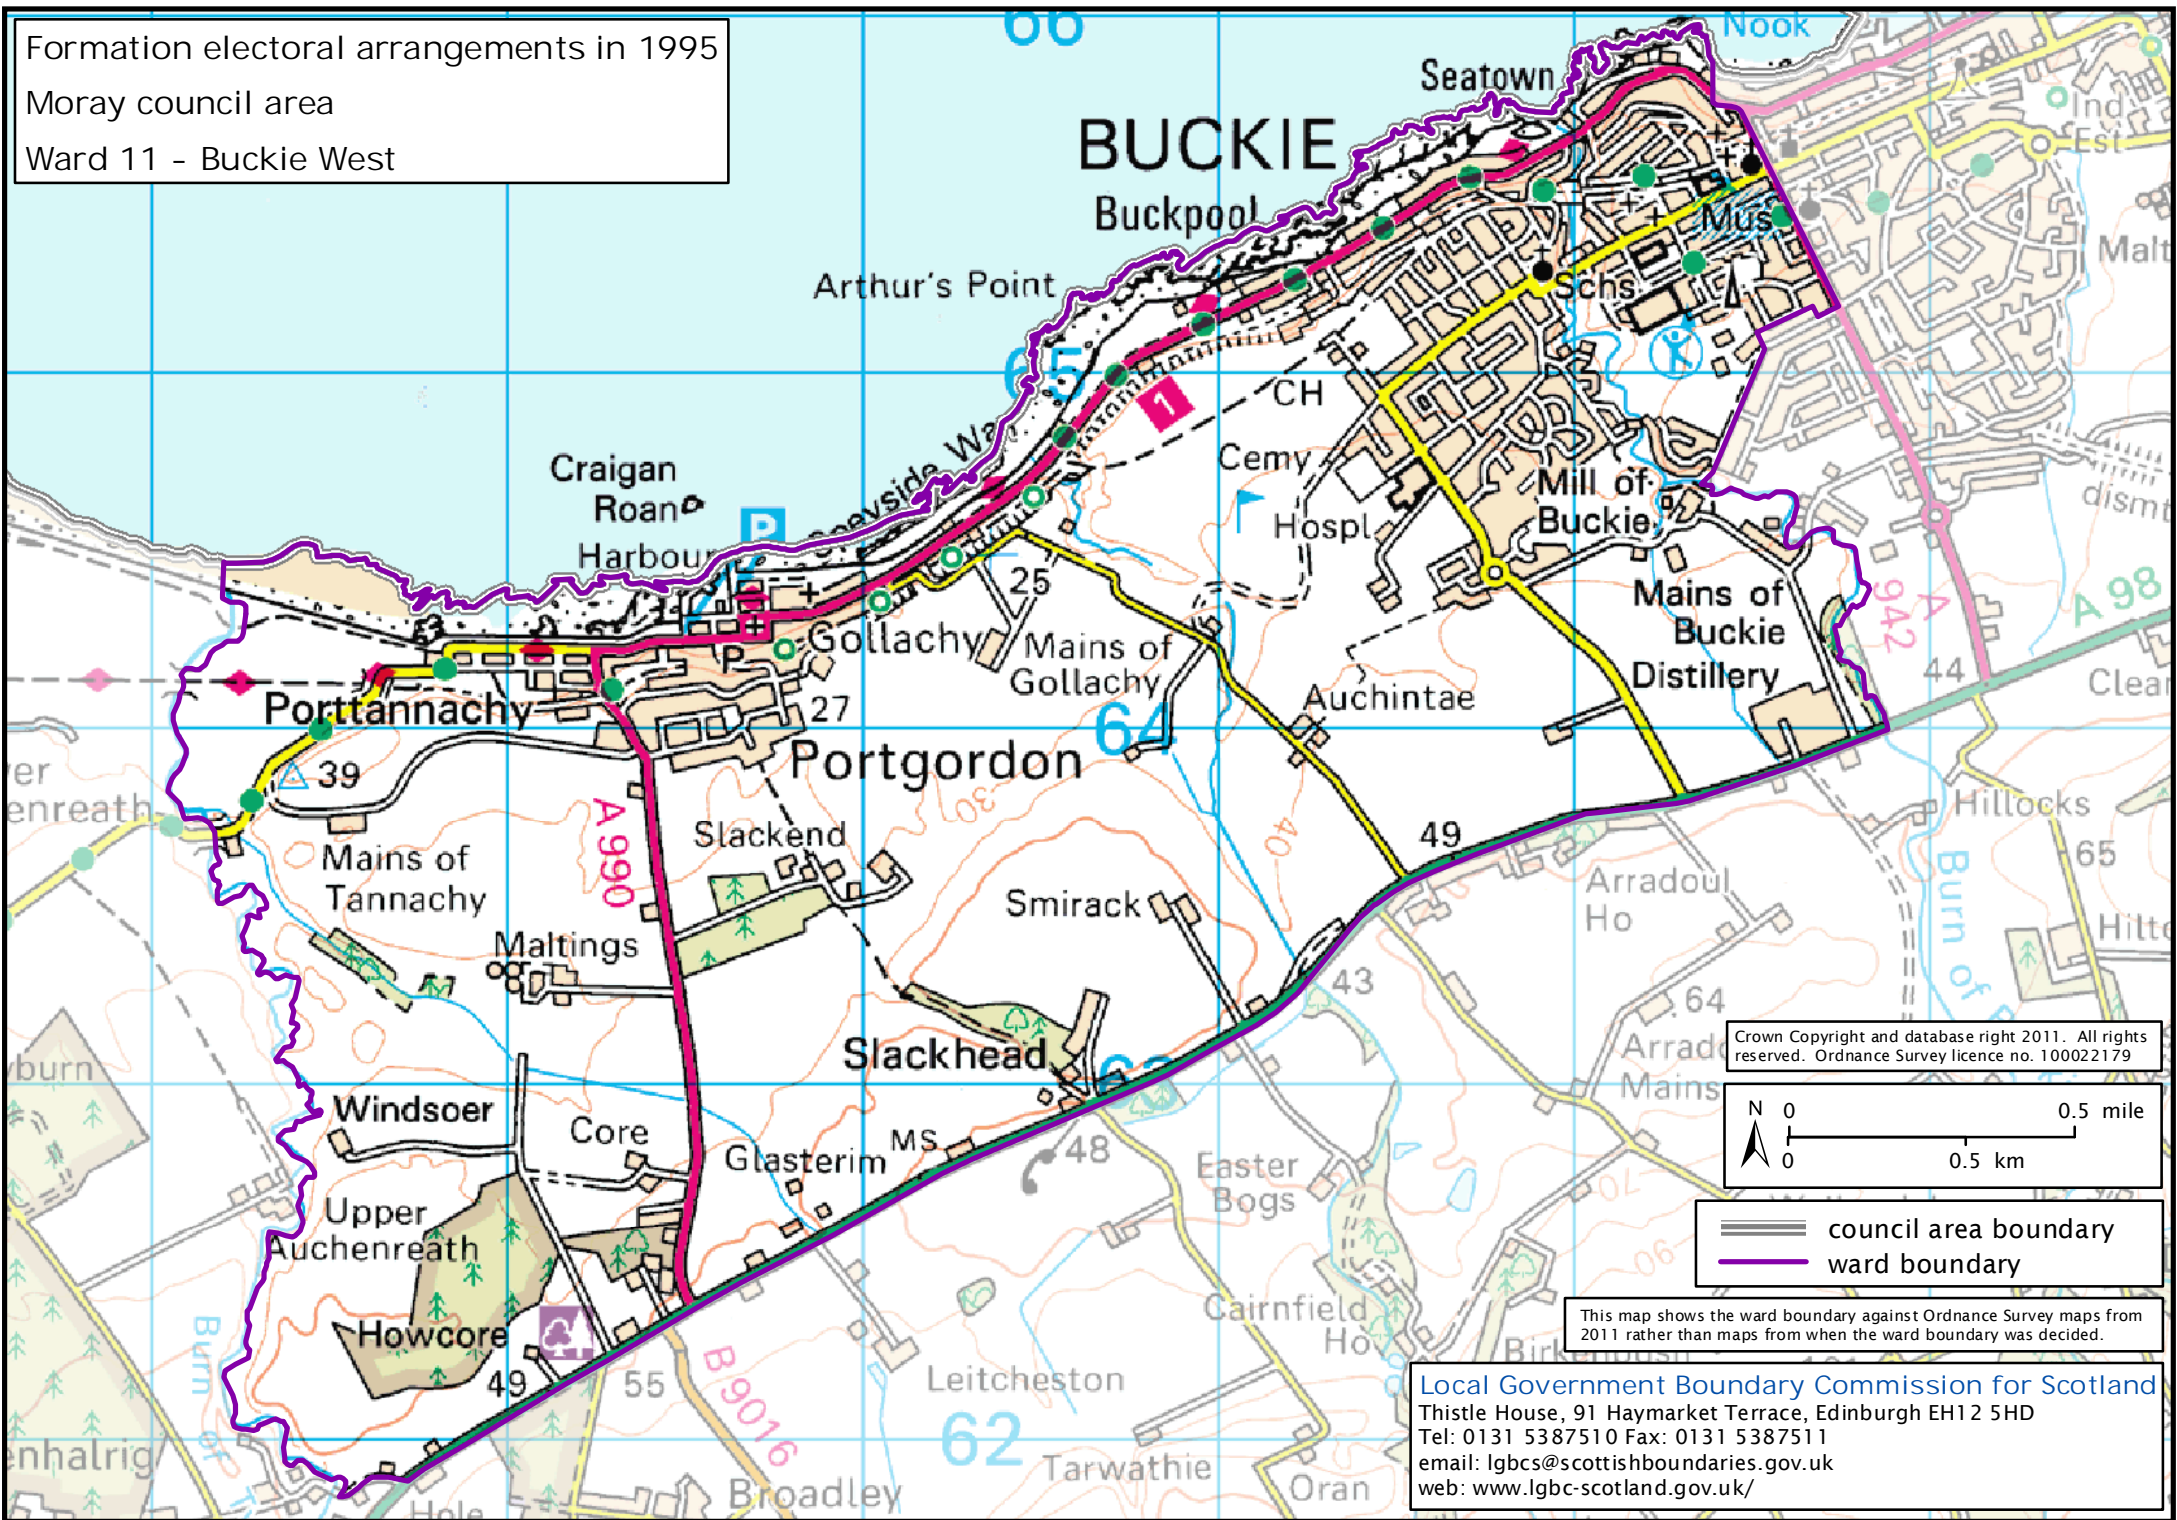

Formation electoral arrangements in 1995

Moray council area

Ward 11 - Buckie West

Crown Copyright and database right 2011. All rights reserved. Ordnance Survey licence no. 100022179

— council area boundary
— ward boundary

This map shows the ward boundary against Ordnance Survey maps from 2011 rather than maps from when the ward boundary was decided.

Local Government Boundary Commission for Scotland
Thistle House, 91 Haymarket Terrace, Edinburgh EH12 5HD
Tel: 0131 5387510 Fax: 0131 5387511
email: lgbc@scottishboundaries.gov.uk
web: www.lgbc-scotland.gov.uk/