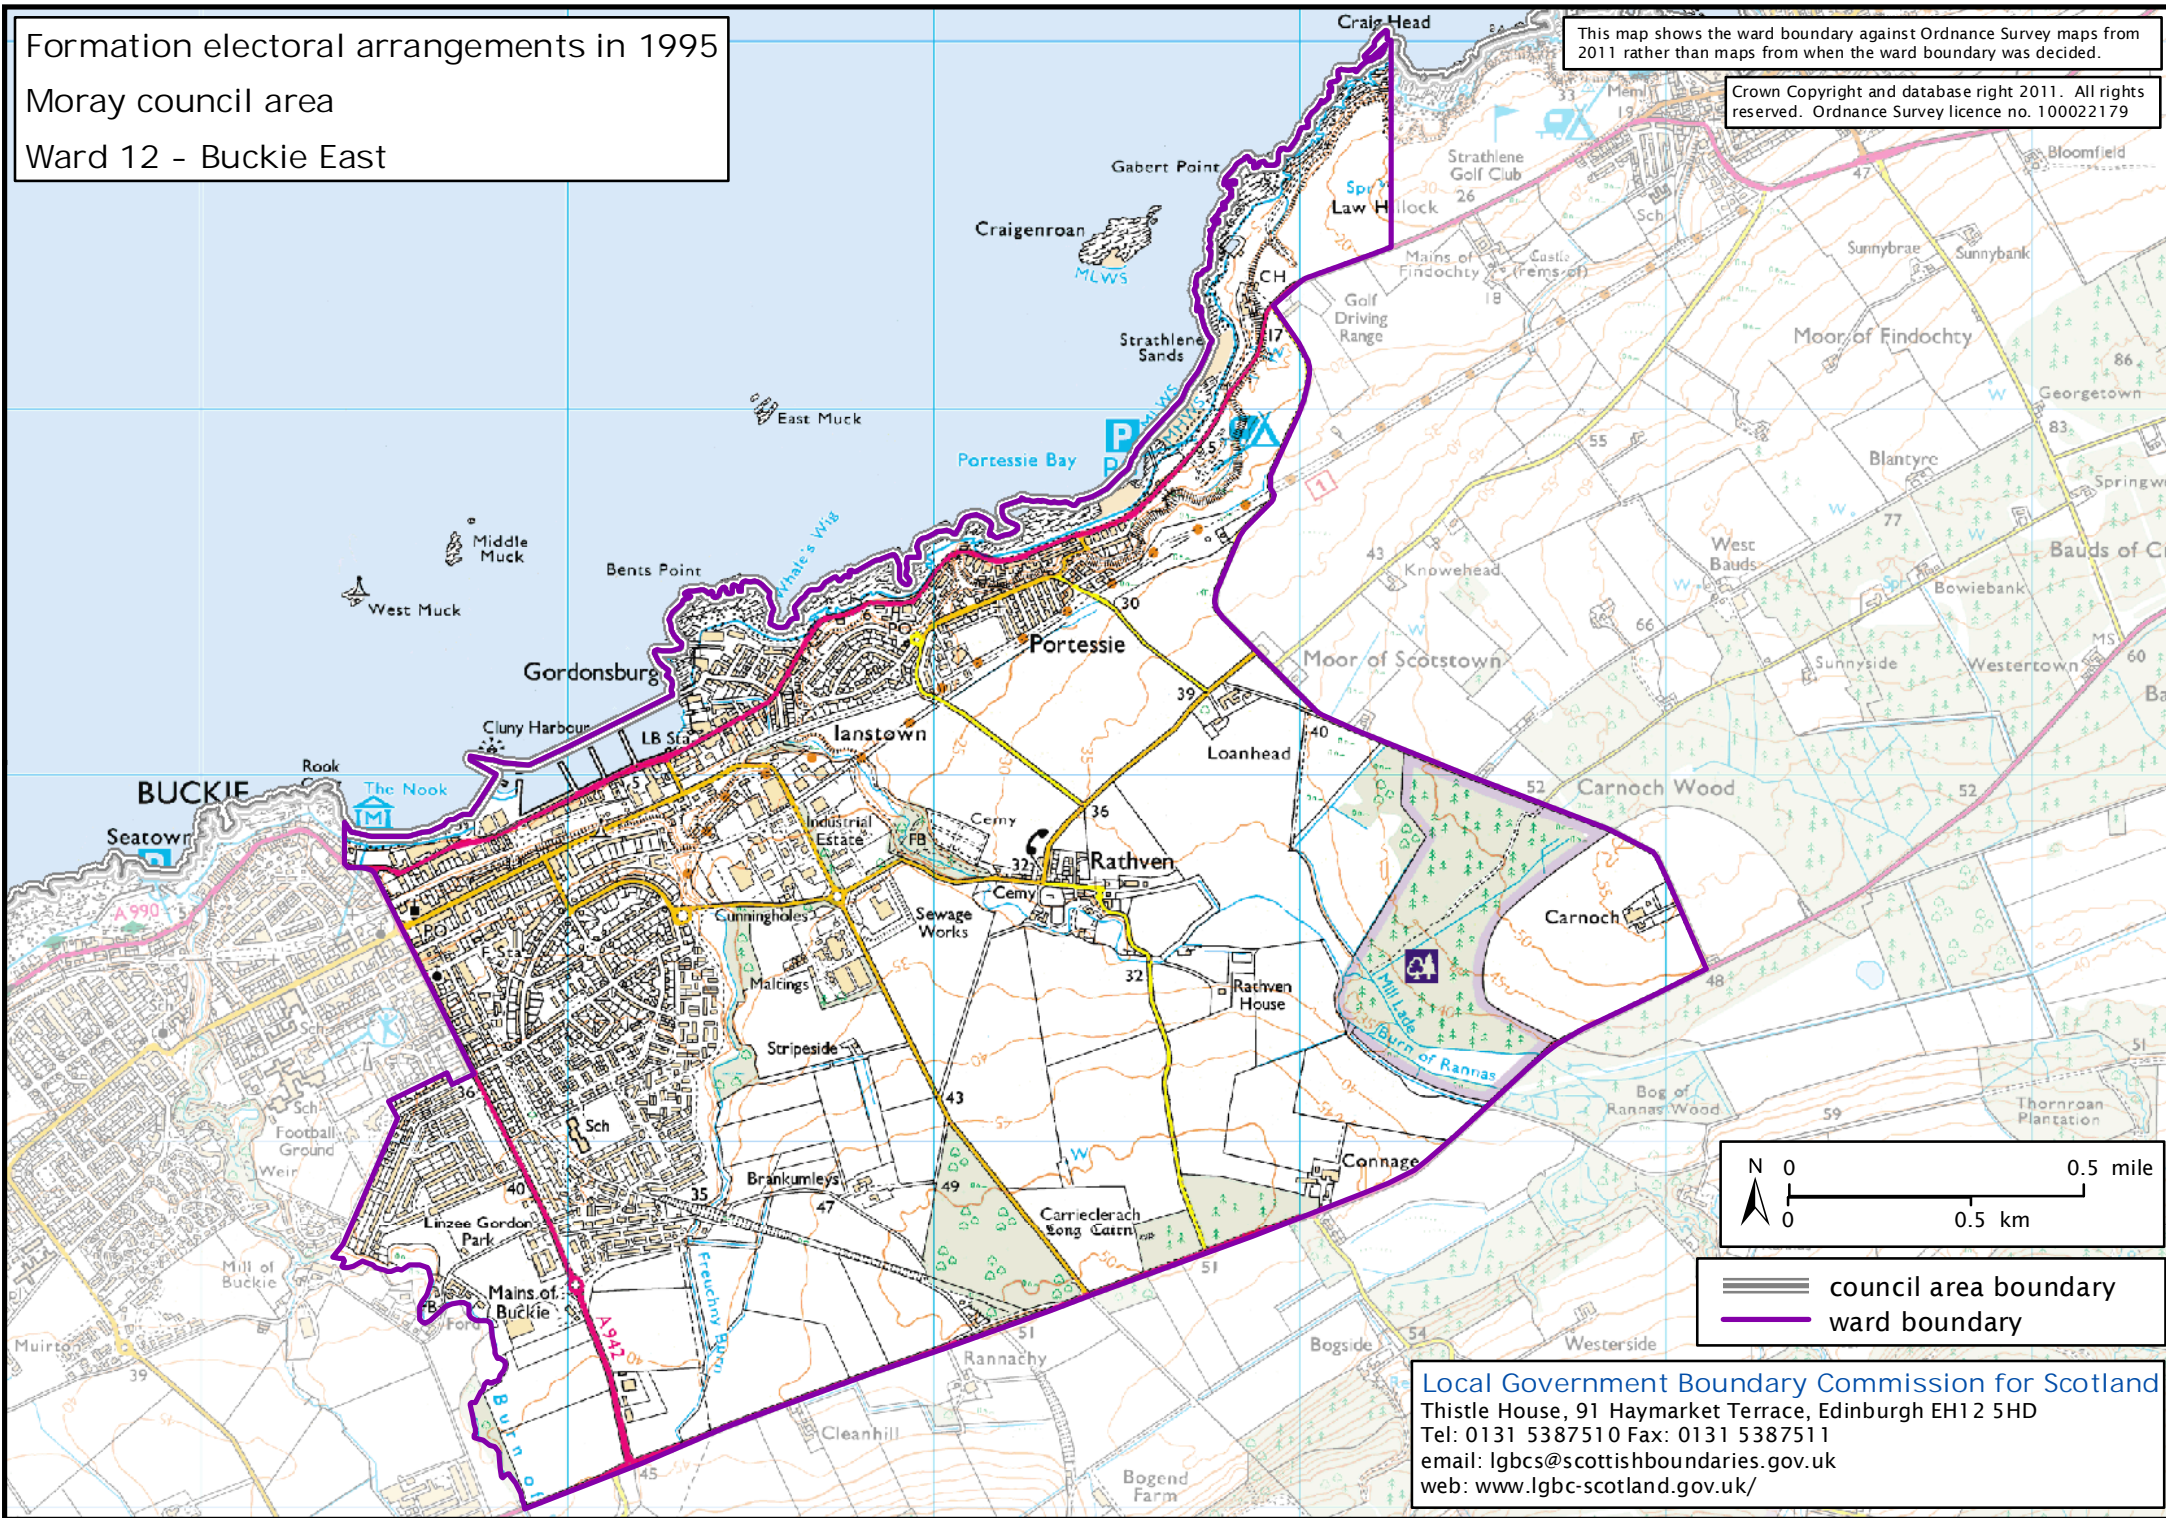

# Formation electoral arrangements in 1995

Moray council area

Ward 12 - Buckie East

This map shows the ward boundary against Ordnance Survey maps from 2011 rather than maps from when the ward boundary was decided.

Crown Copyright and database right 2011. All rights reserved. Ordnance Survey licence no. 100022179

— council area boundary  
— ward boundary

Local Government Boundary Commission for Scotland  
Thistle House, 91 Haymarket Terrace, Edinburgh EH12 5HD  
Tel: 0131 5387510 Fax: 0131 5387511  
email: [lgbc@scottishboundaries.gov.uk](mailto:lgbc@scottishboundaries.gov.uk)  
web: [www.lgbc-scotland.gov.uk/](http://www.lgbc-scotland.gov.uk/)