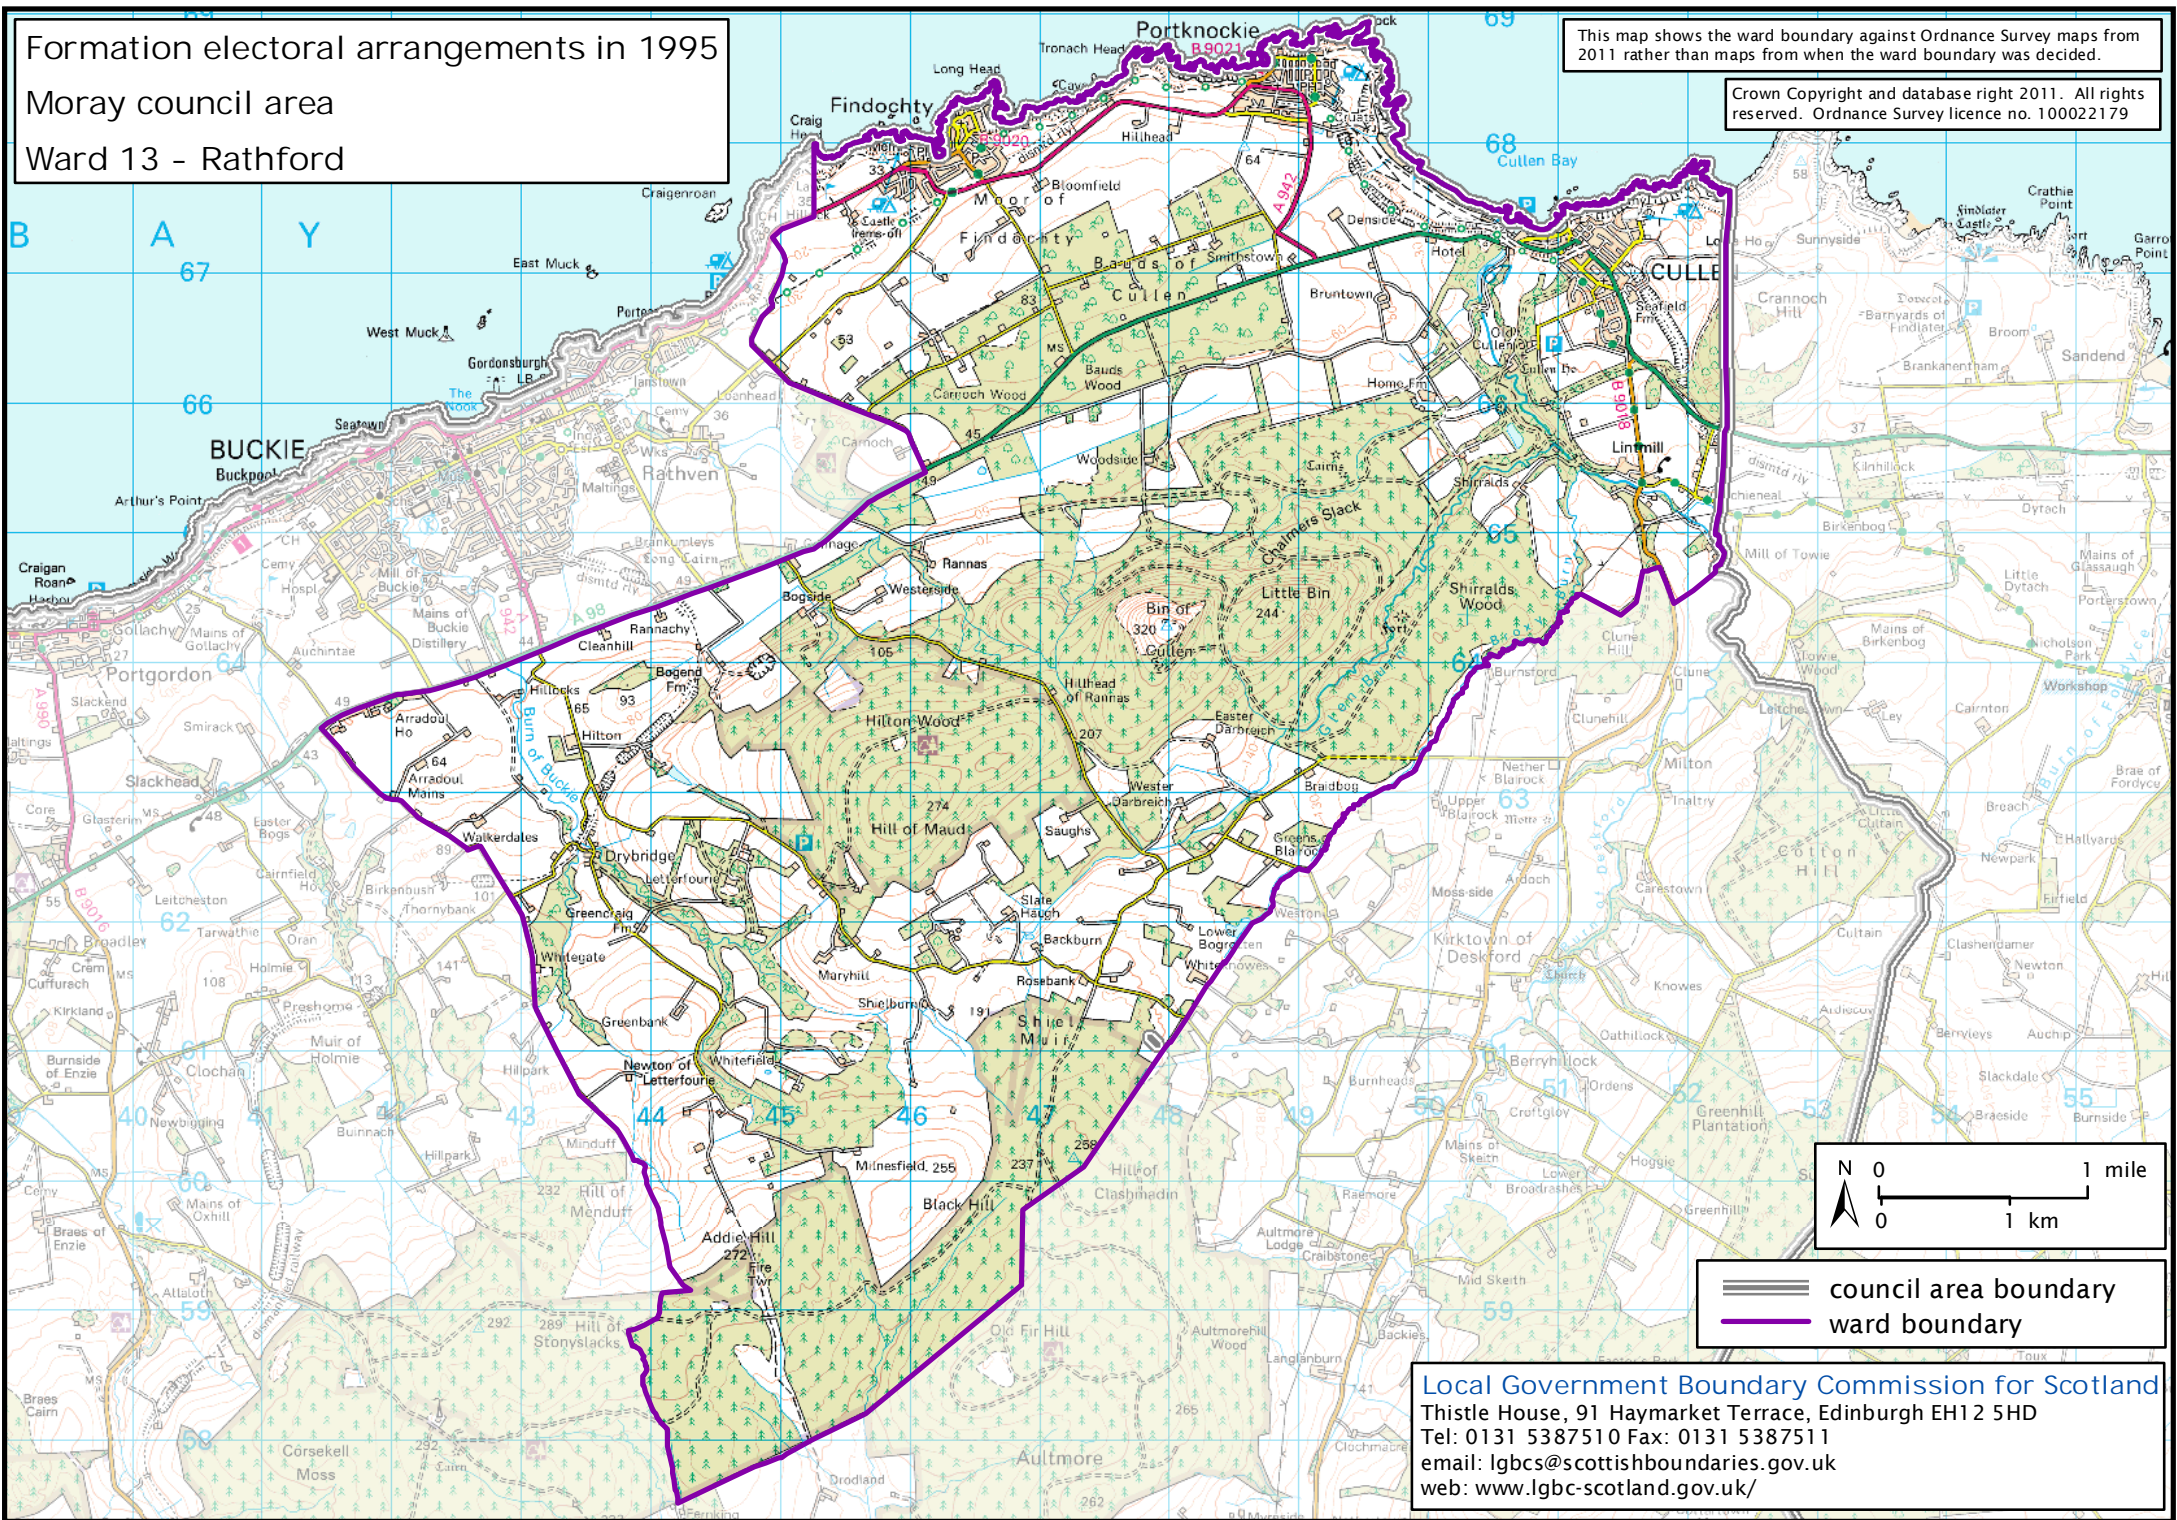

# Formation electoral arrangements in 1995

Moray council area

Ward 13 - Rathford

This map shows the ward boundary against Ordnance Survey maps from 2011 rather than maps from when the ward boundary was decided.

Crown Copyright and database right 2011. All rights reserved. Ordnance Survey licence no. 100022179

Local Government Boundary Commission for Scotland  
Thistle House, 91 Haymarket Terrace, Edinburgh EH12 5HD  
Tel: 0131 5387510 Fax: 0131 5387511  
email: [lgbcs@scottishboundaries.gov.uk](mailto:lgbcs@scottishboundaries.gov.uk)  
web: [www.lgbc-scotland.gov.uk/](http://www.lgbc-scotland.gov.uk/)