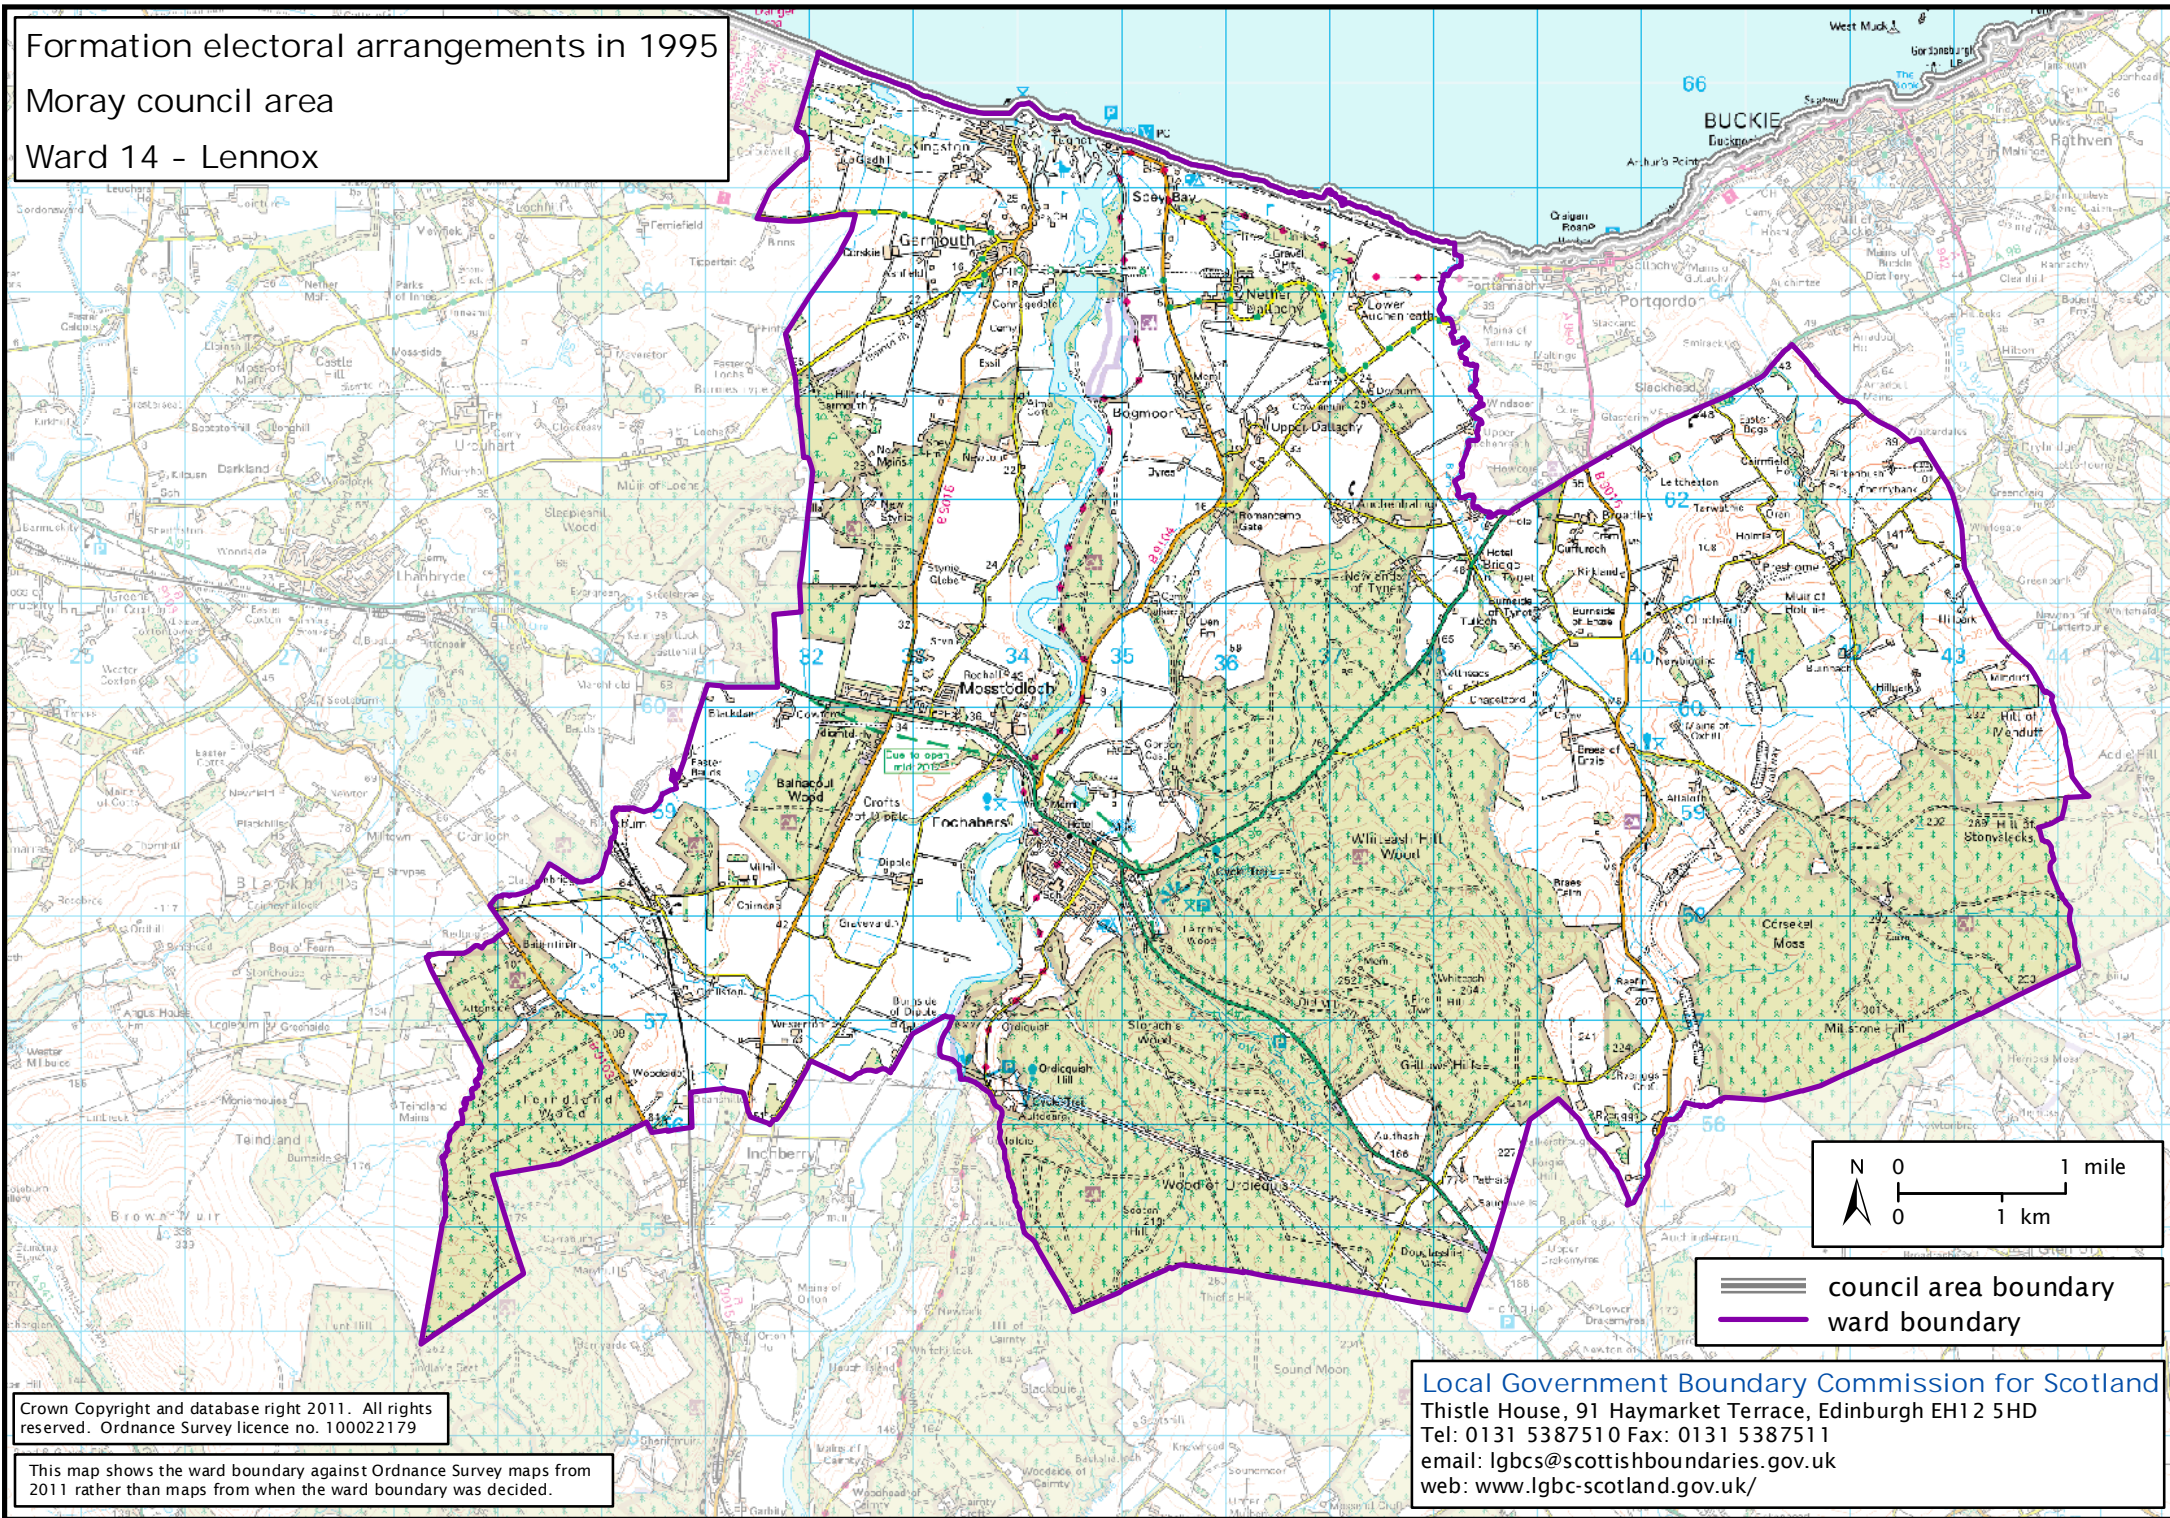

Formation electoral arrangements in 1995

Moray council area

Ward 14 - Lennox

Crown Copyright and database right 2011. All rights reserved. Ordnance Survey licence no. 100022179

This map shows the ward boundary against Ordnance Survey maps from 2011 rather than maps from when the ward boundary was decided.

==== council area boundary
—— ward boundary

Local Government Boundary Commission for Scotland
Thistle House, 91 Haymarket Terrace, Edinburgh EH12 5HD
Tel: 0131 5387510 Fax: 0131 5387511
email: lgbc@scottishboundaries.gov.uk
web: www.lgbc-scotland.gov.uk/