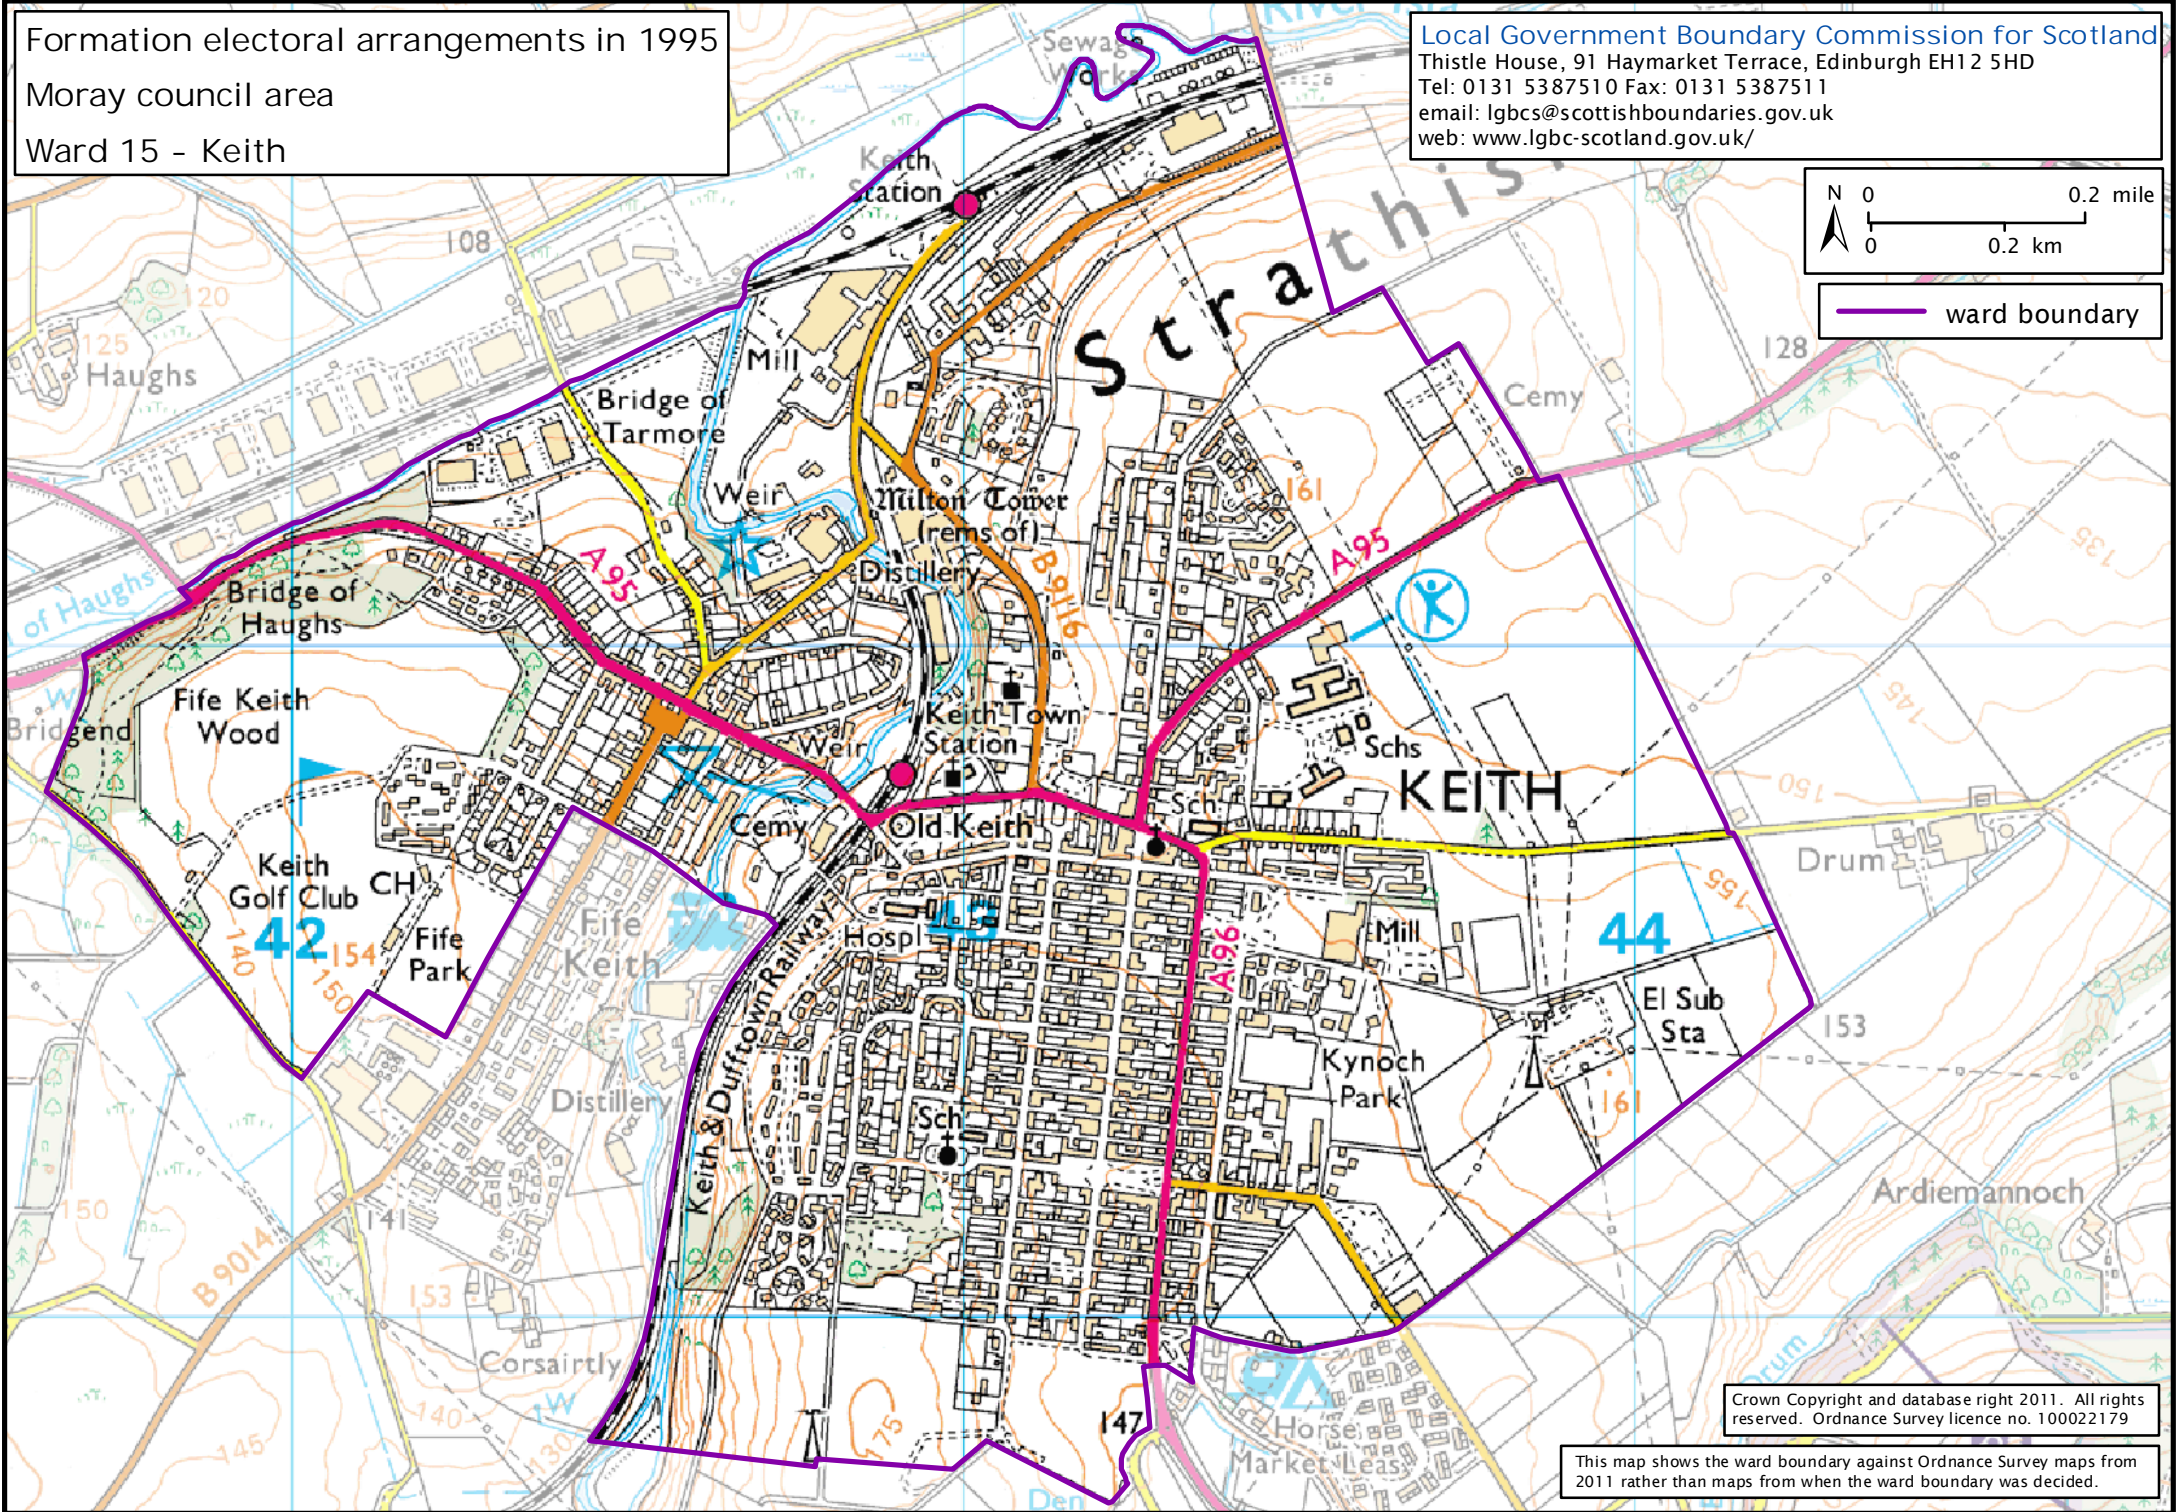

Formation electoral arrangements in 1995

Moray council area

Ward 15 - Keith

Local Government Boundary Commission for Scotland

Thistle House, 91 Haymarket Terrace, Edinburgh EH12 5HD

Tel: 0131 5387510 Fax: 0131 5387511

email: lgbcscottishboundaries.gov.uk

web: www.lgbc-scotland.gov.uk/

— ward boundary

Crown Copyright and database right 2011. All rights reserved. Ordnance Survey licence no. 100022179

This map shows the ward boundary against Ordnance Survey maps from 2011 rather than maps from when the ward boundary was decided.