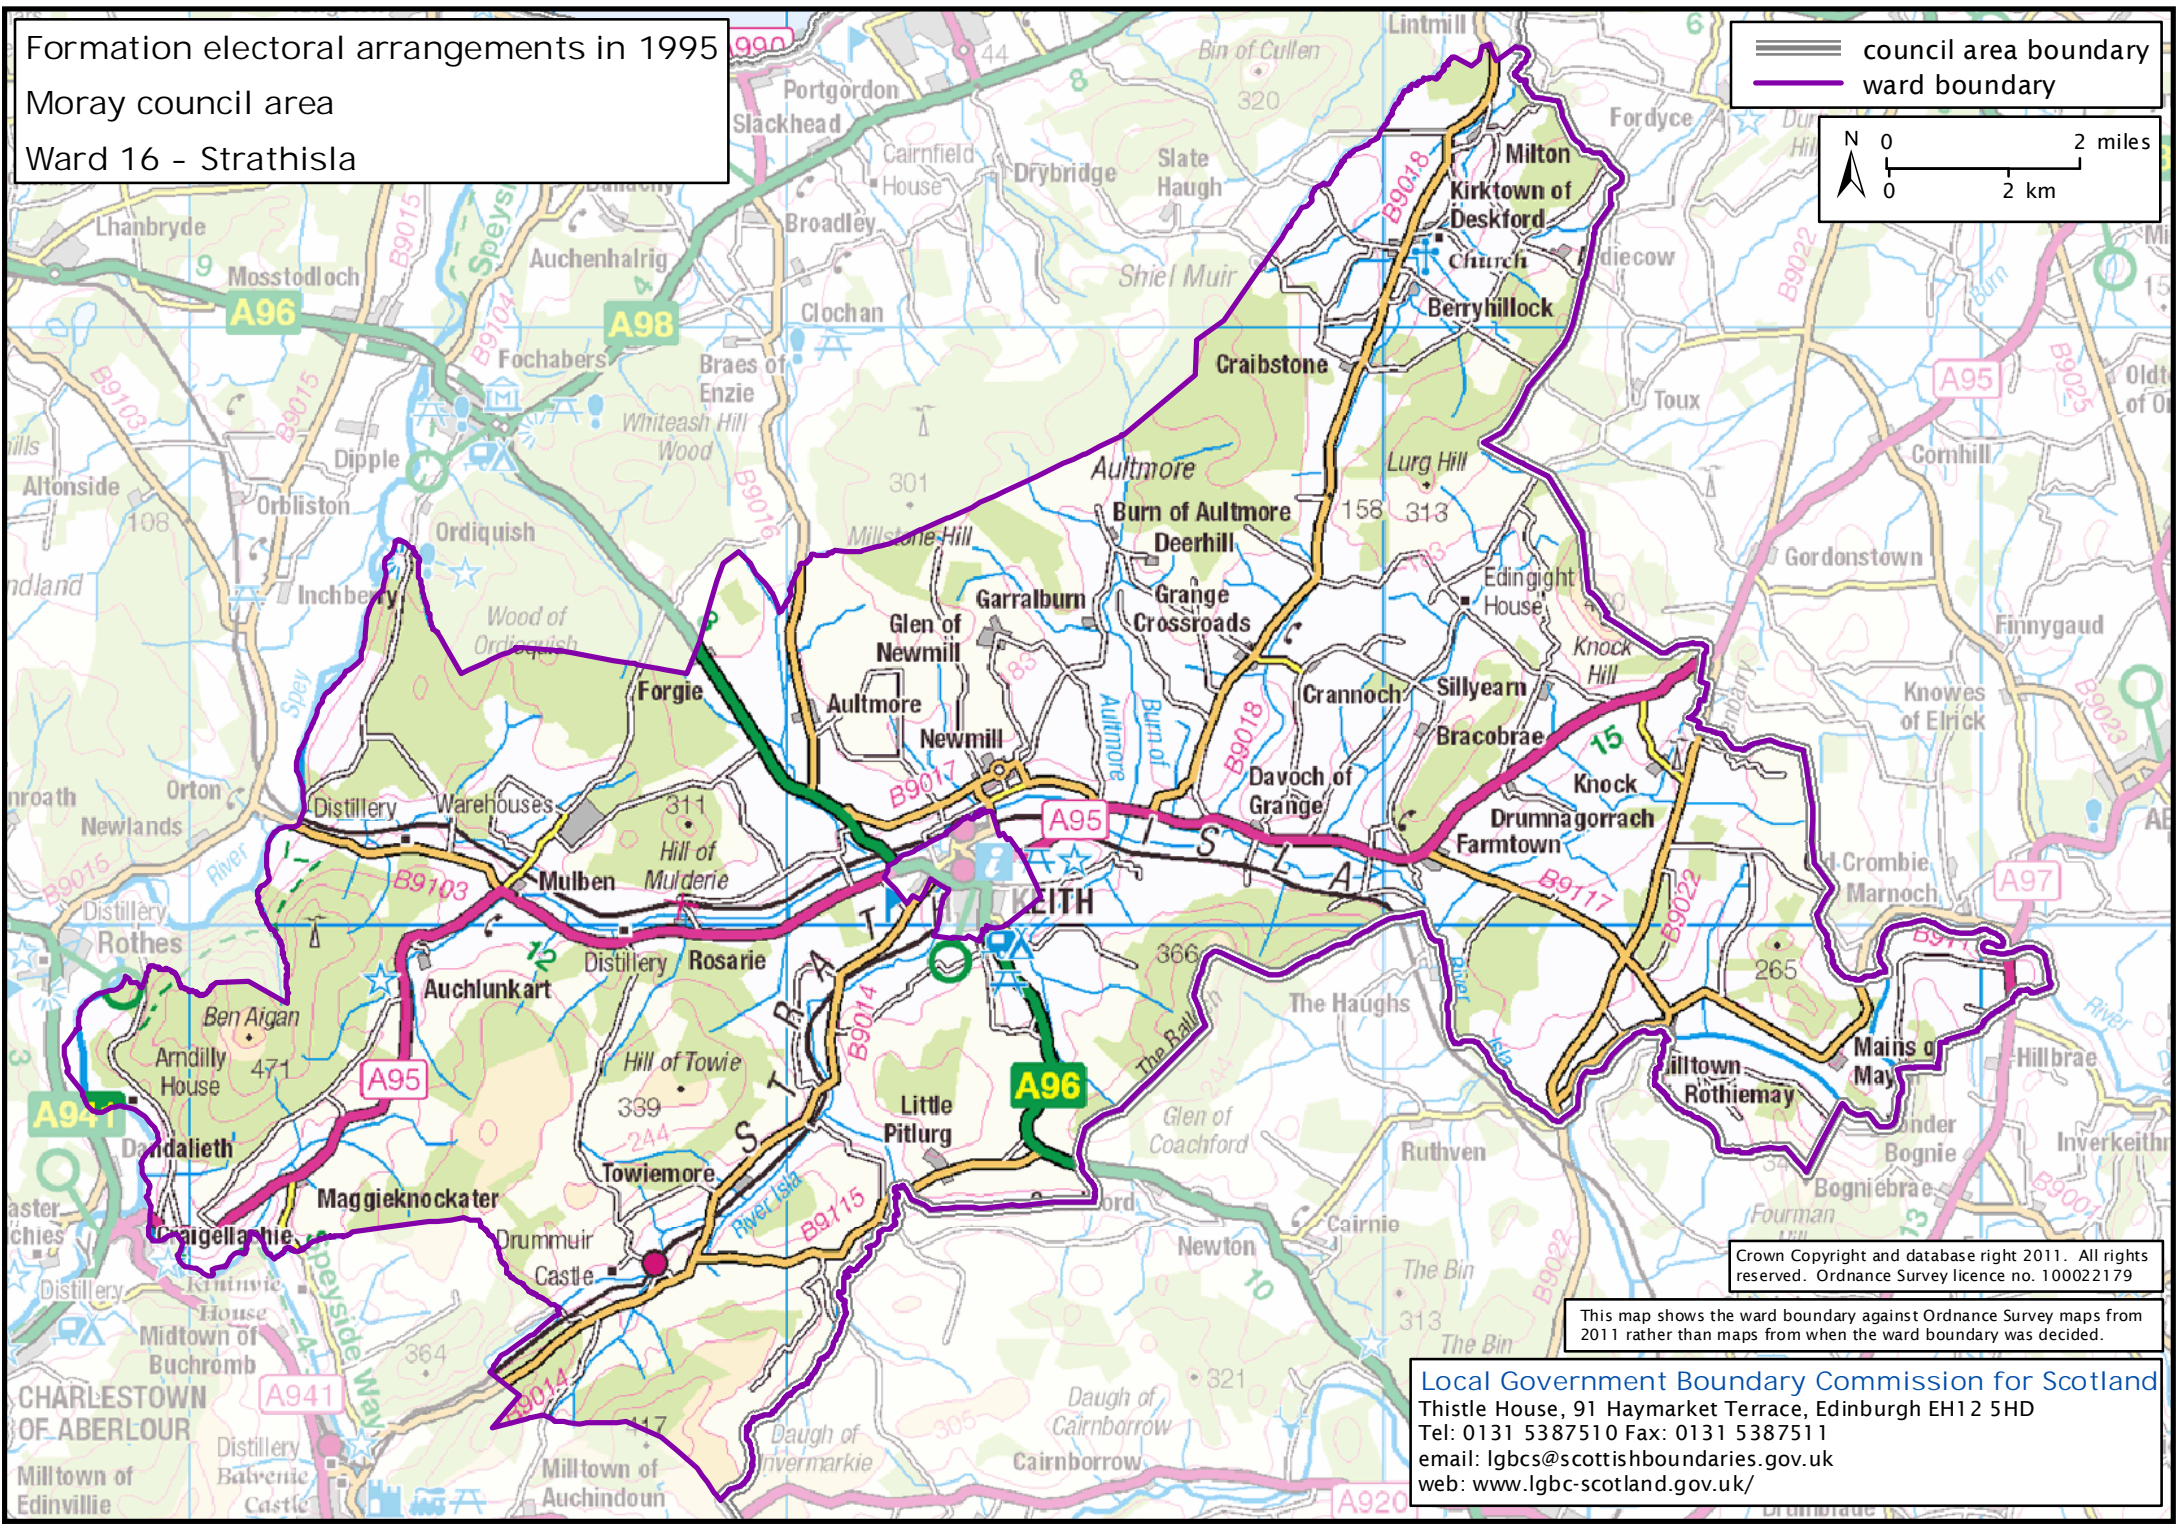

Formation electoral arrangements in 1995

Moray council area

Ward 16 - Strathisla

Legend:  
==== council area boundary  
—— ward boundary

Scale:  
0 2 miles  
0 2 km

North arrow

Crown Copyright and database right 2011. All rights reserved. Ordnance Survey licence no. 100022179

This map shows the ward boundary against Ordnance Survey maps from 2011 rather than maps from when the ward boundary was decided.

Local Government Boundary Commission for Scotland  
Thistle House, 91 Haymarket Terrace, Edinburgh EH12 5HD  
Tel: 0131 5387510 Fax: 0131 5387511  
email: [lgbc@scottishboundaries.gov.uk](mailto:lgbc@scottishboundaries.gov.uk)  
web: [www.lgbc-scotland.gov.uk/](http://www.lgbc-scotland.gov.uk/)