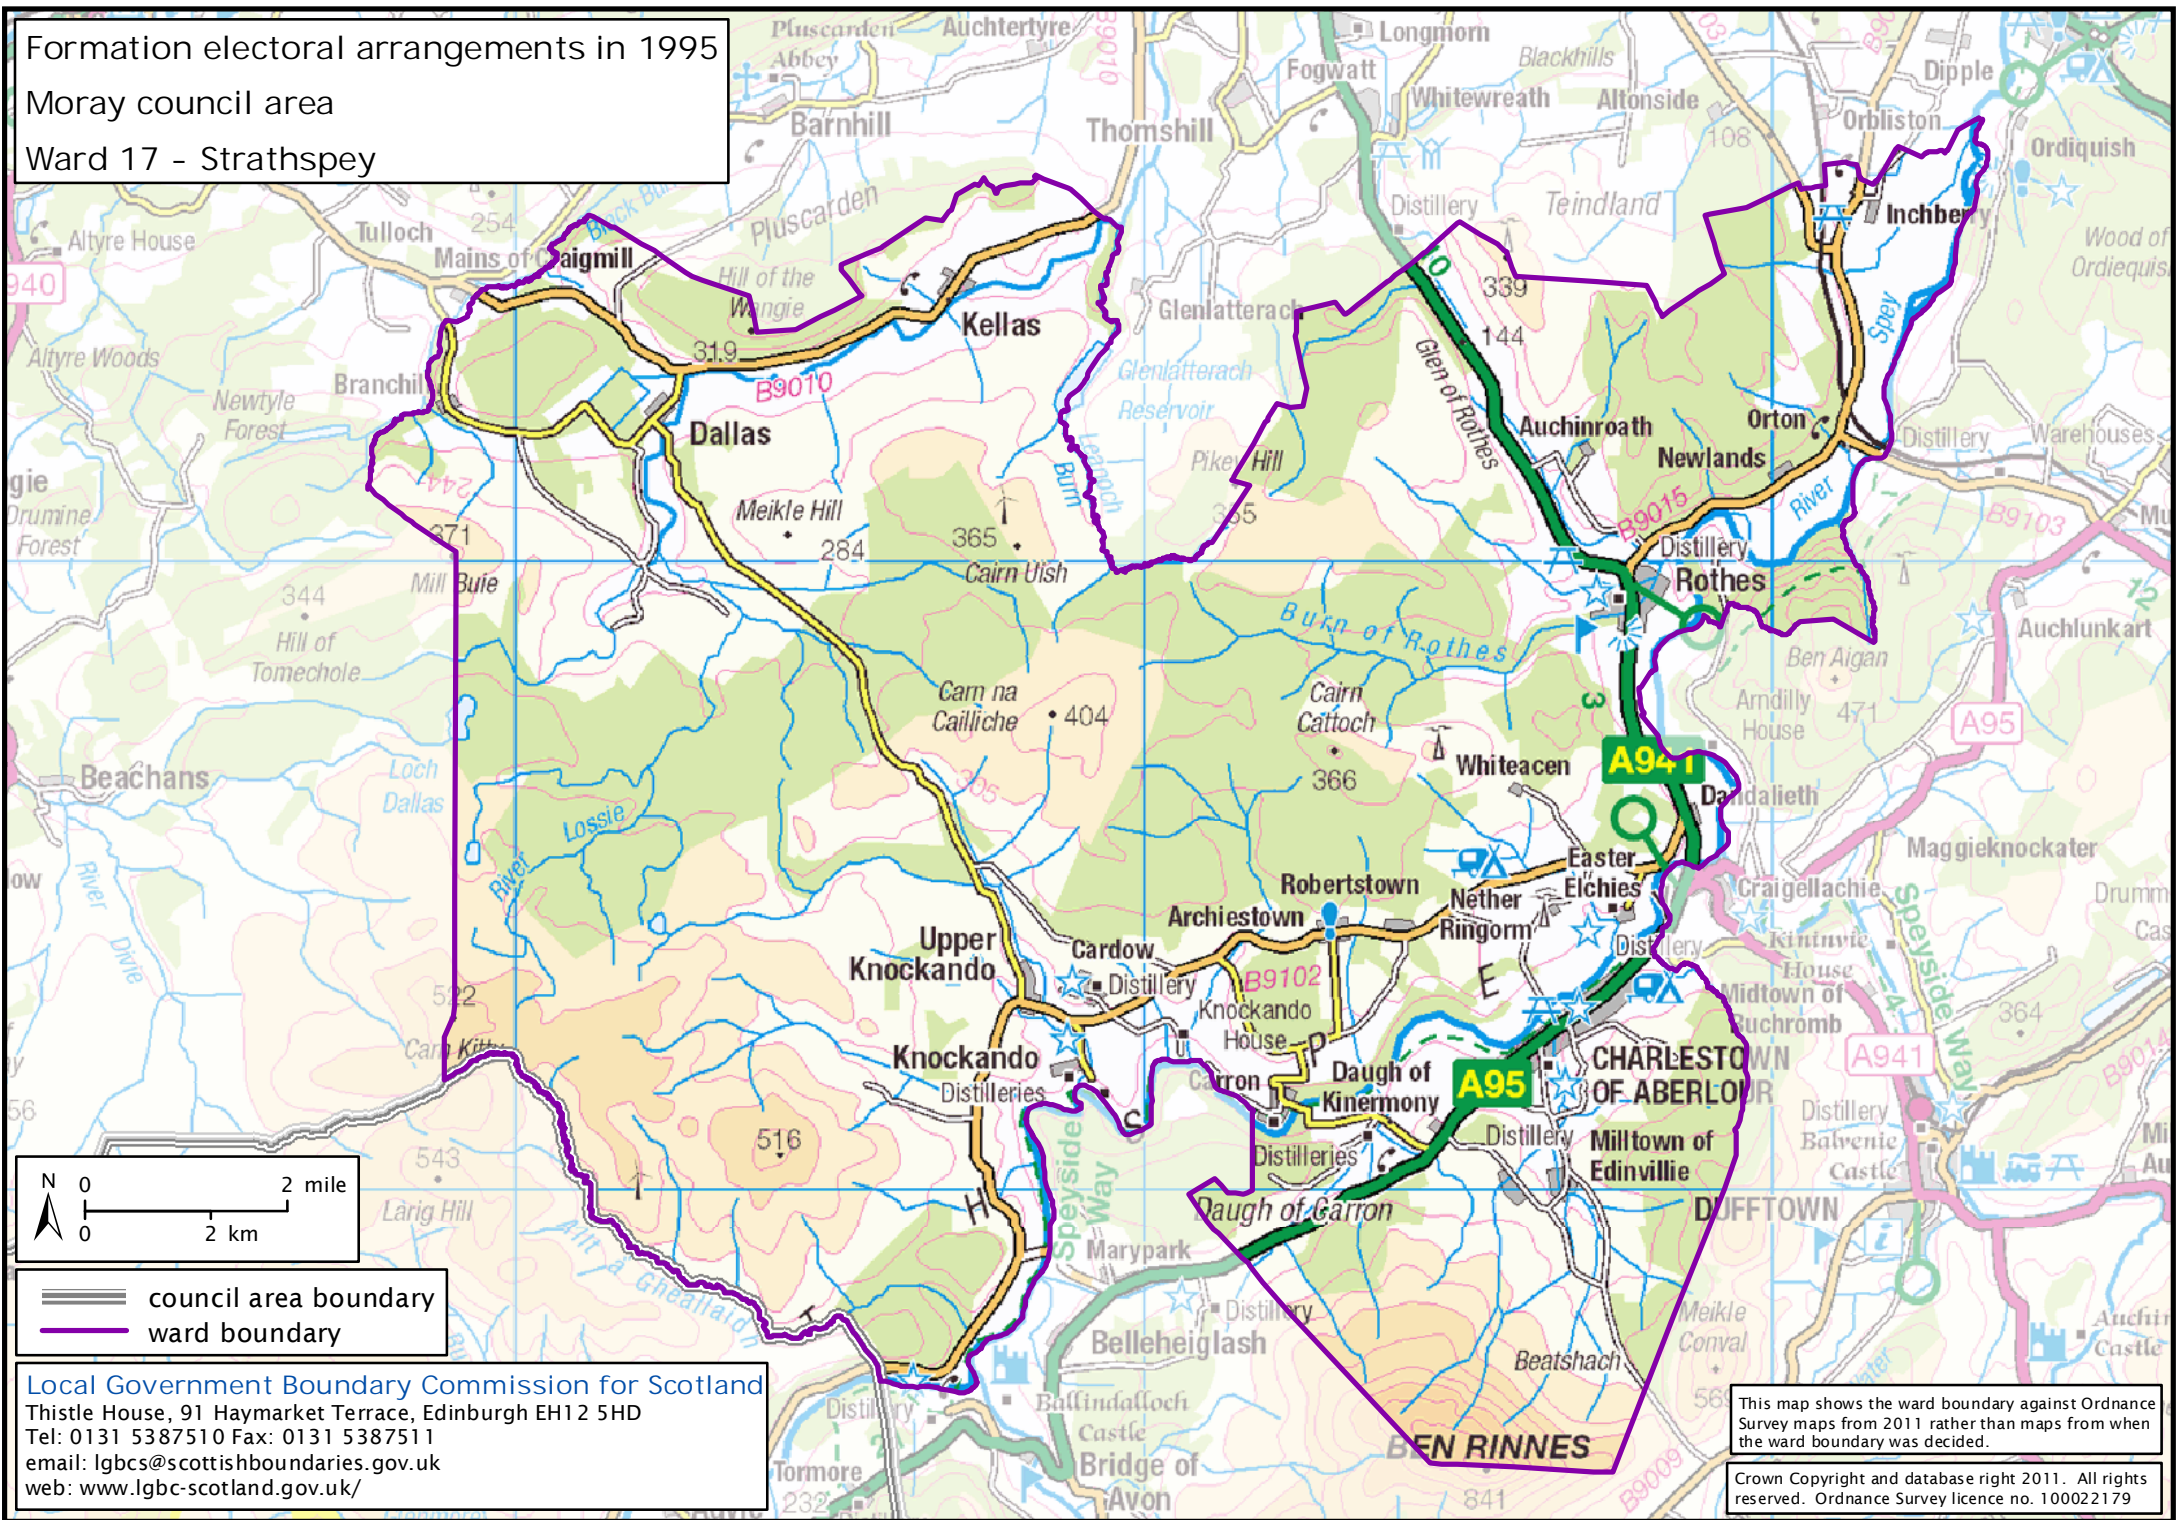

Formation electoral arrangements in 1995

Moray council area

Ward 17 - Strathspey

==== council area boundary
—— ward boundary

Local Government Boundary Commission for Scotland
Thistle House, 91 Haymarket Terrace, Edinburgh EH12 5HD
Tel: 0131 5387510 Fax: 0131 5387511
email: lgbc@scottishboundaries.gov.uk
web: www.lgbc-scotland.gov.uk/

This map shows the ward boundary against Ordnance Survey maps from 2011 rather than maps from when the ward boundary was decided.

Crown Copyright and database right 2011. All rights reserved. Ordnance Survey licence no. 100022179