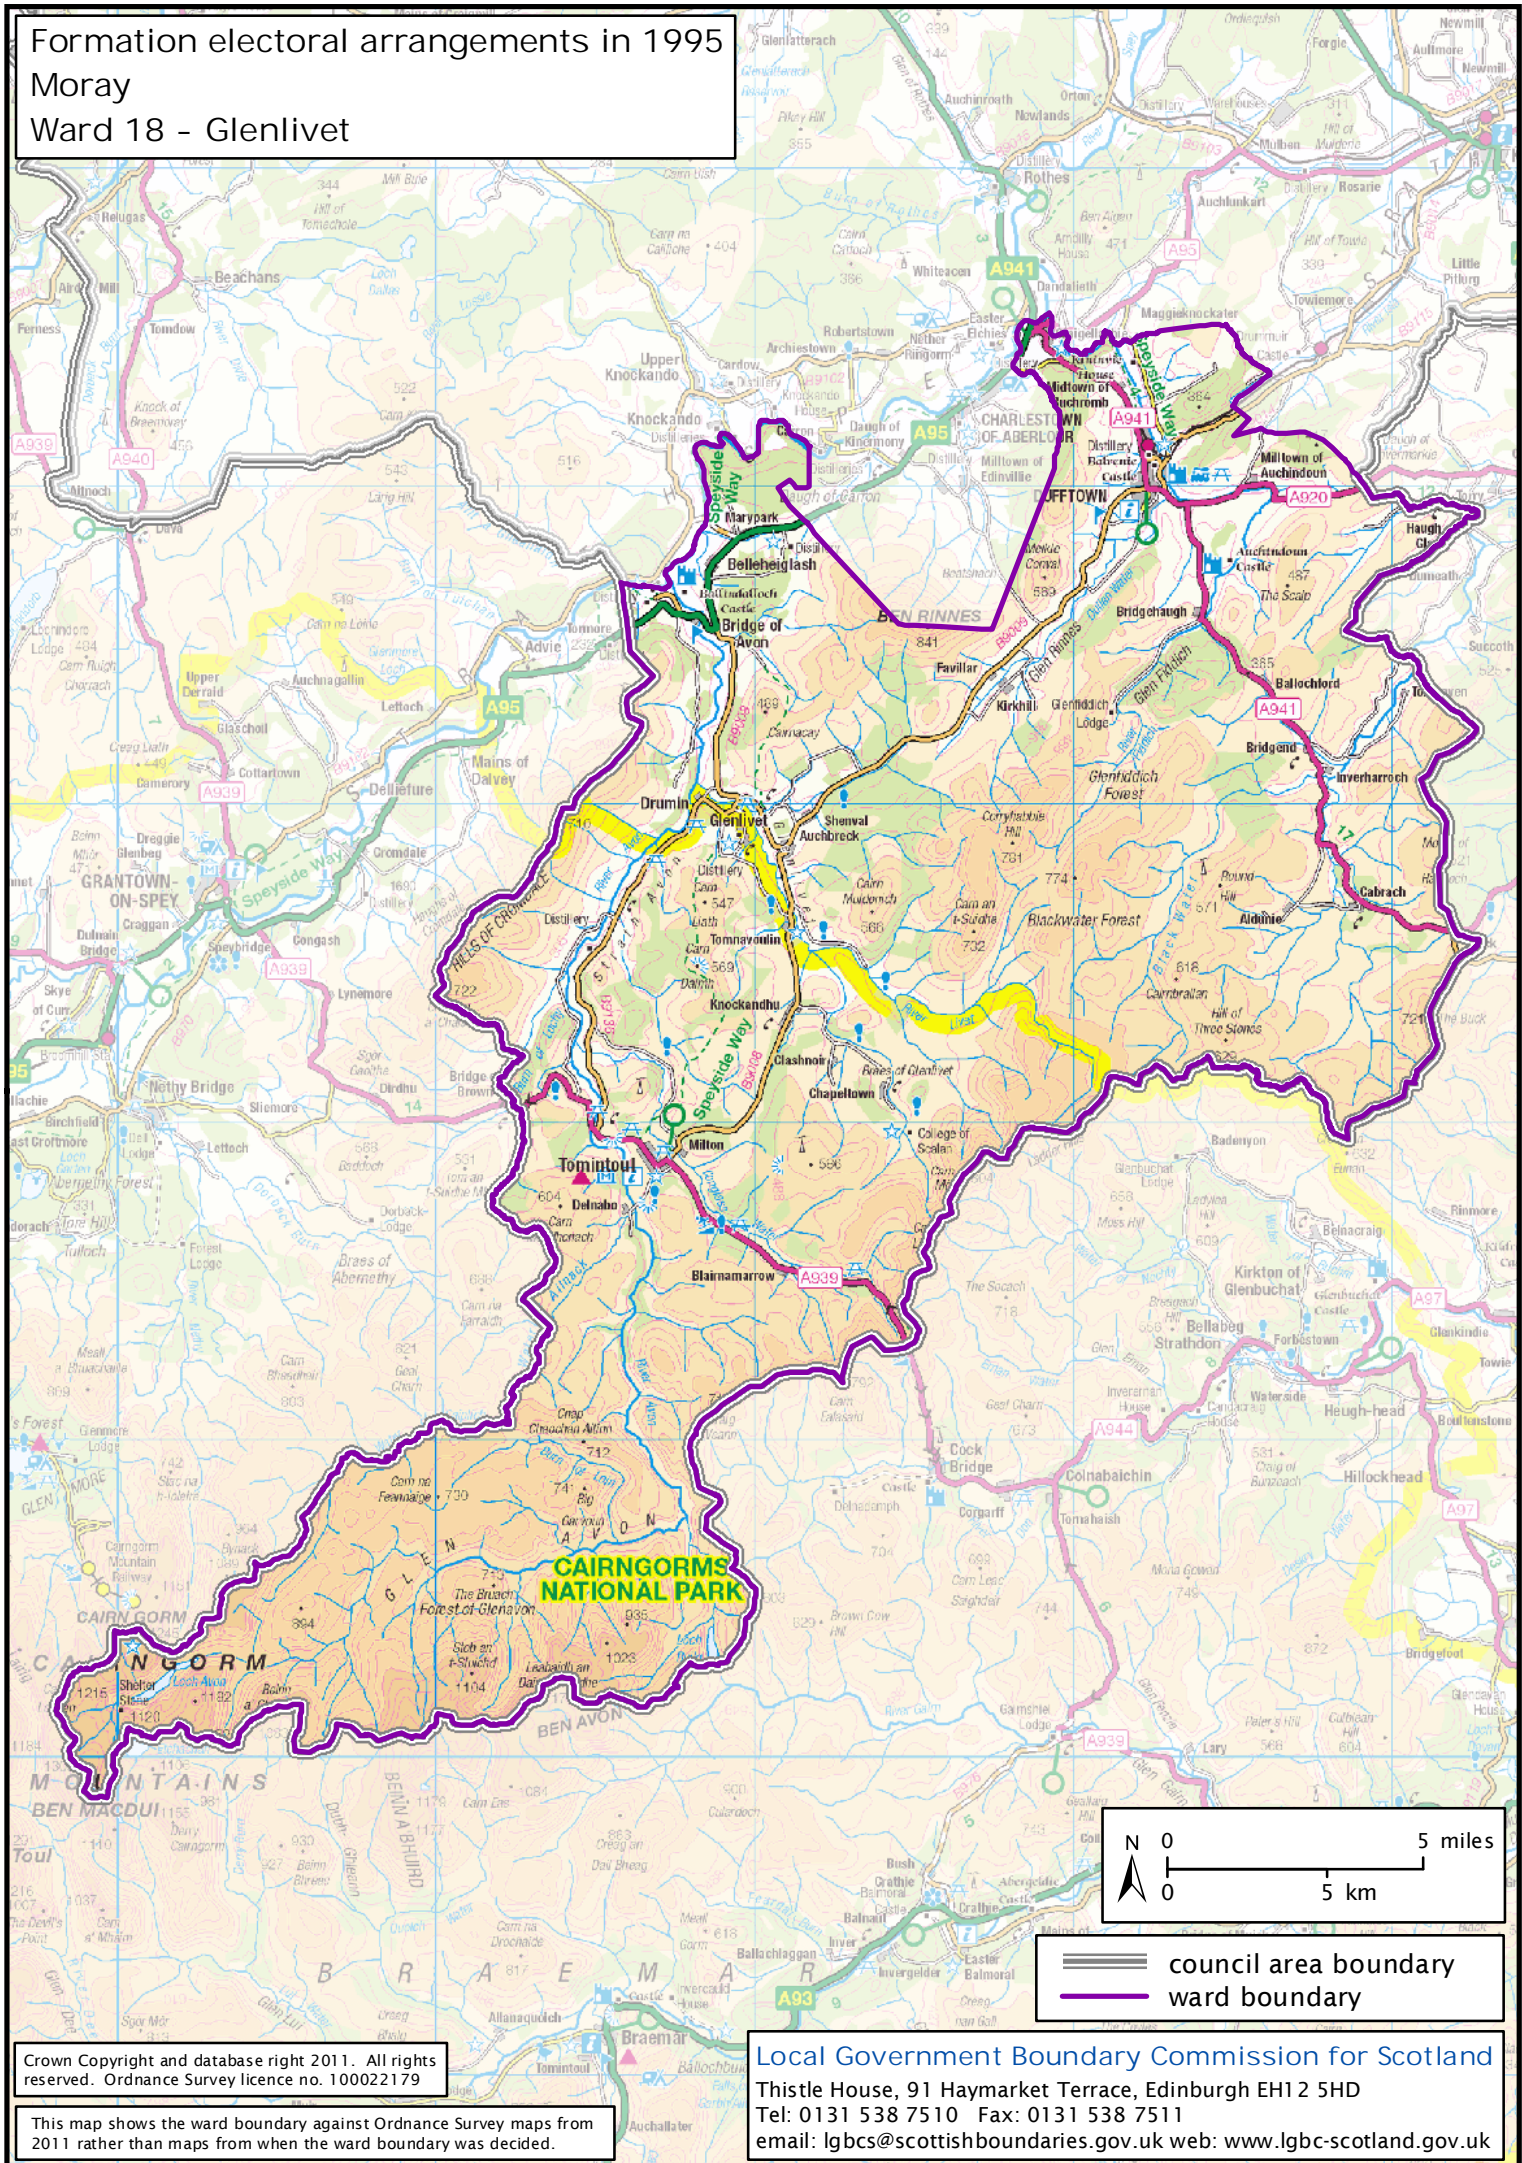

# Formation electoral arrangements in 1995

## Moray

### Ward 18 - Glenlivet

Crown Copyright and database right 2011. All rights reserved. Ordnance Survey Licence no. 100022179

This map shows the ward boundary against Ordnance Survey maps from 2011 rather than maps from when the ward boundary was decided.