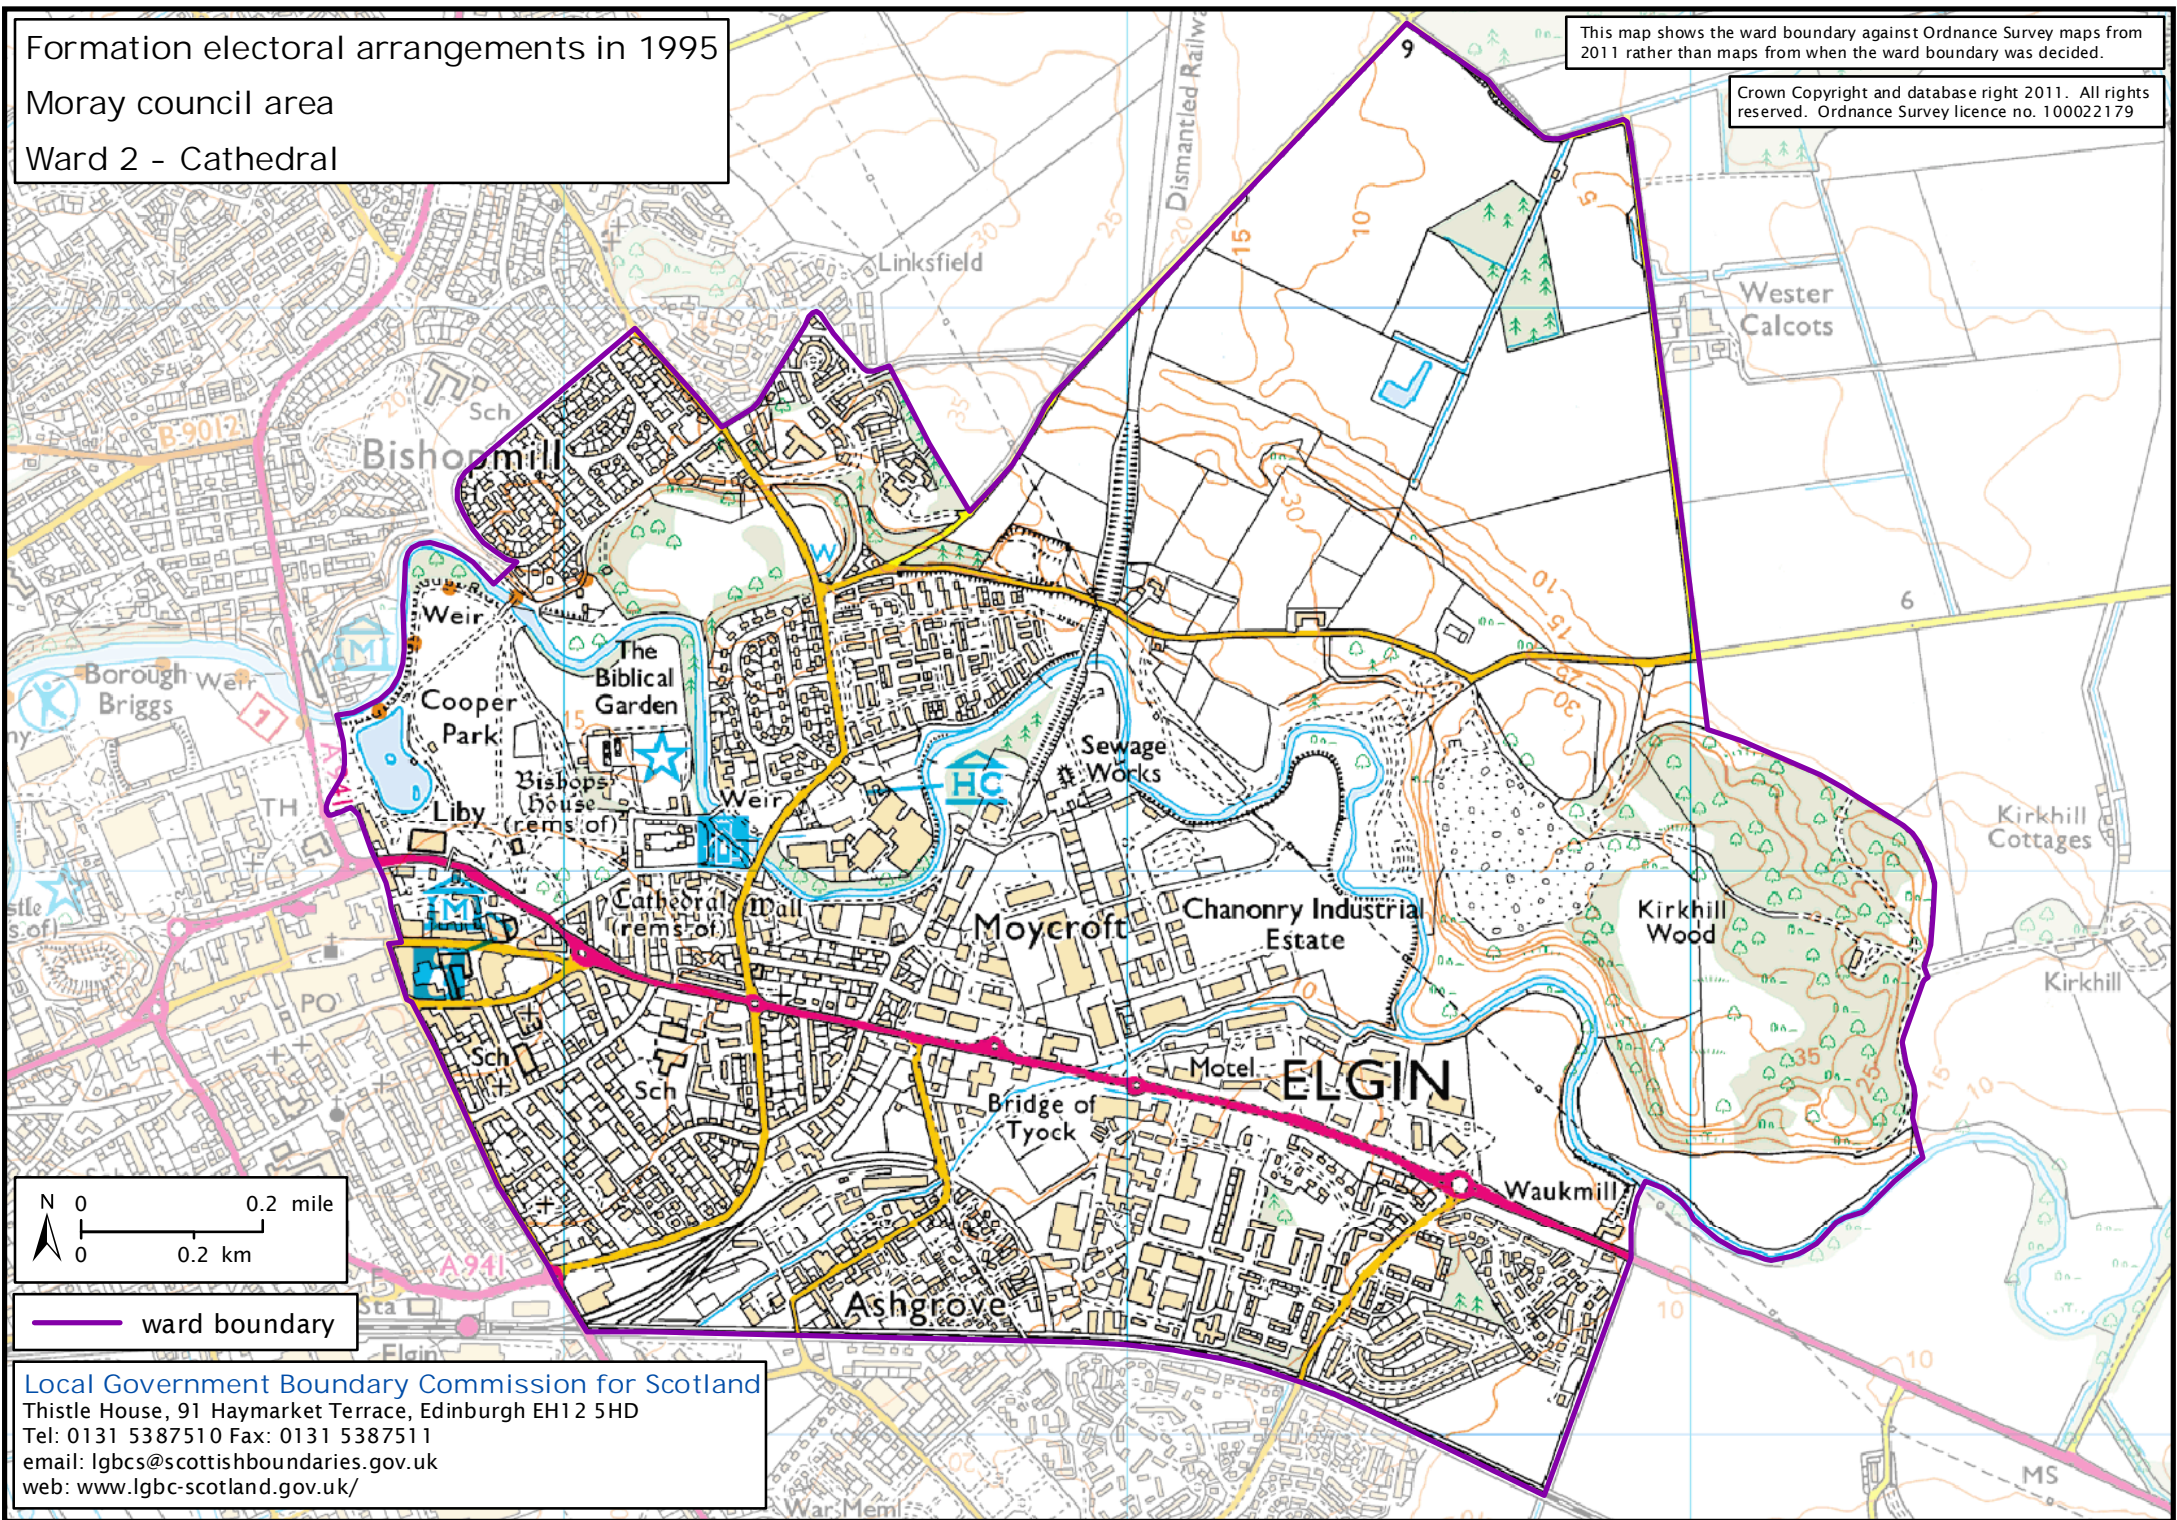

# Formation electoral arrangements in 1995

Moray council area

Ward 2 - Cathedral

This map shows the ward boundary against Ordnance Survey maps from 2011 rather than maps from when the ward boundary was decided.

Crown Copyright and database right 2011. All rights reserved. Ordnance Survey licence no. 100022179

— ward boundary

Local Government Boundary Commission for Scotland  
Thistle House, 91 Haymarket Terrace, Edinburgh EH12 5HD  
Tel: 0131 5387510 Fax: 0131 5387511  
email: [lgbcs@scottishboundaries.gov.uk](mailto:lgbcs@scottishboundaries.gov.uk)  
web: [www.lgbc-scotland.gov.uk/](http://www.lgbc-scotland.gov.uk/)