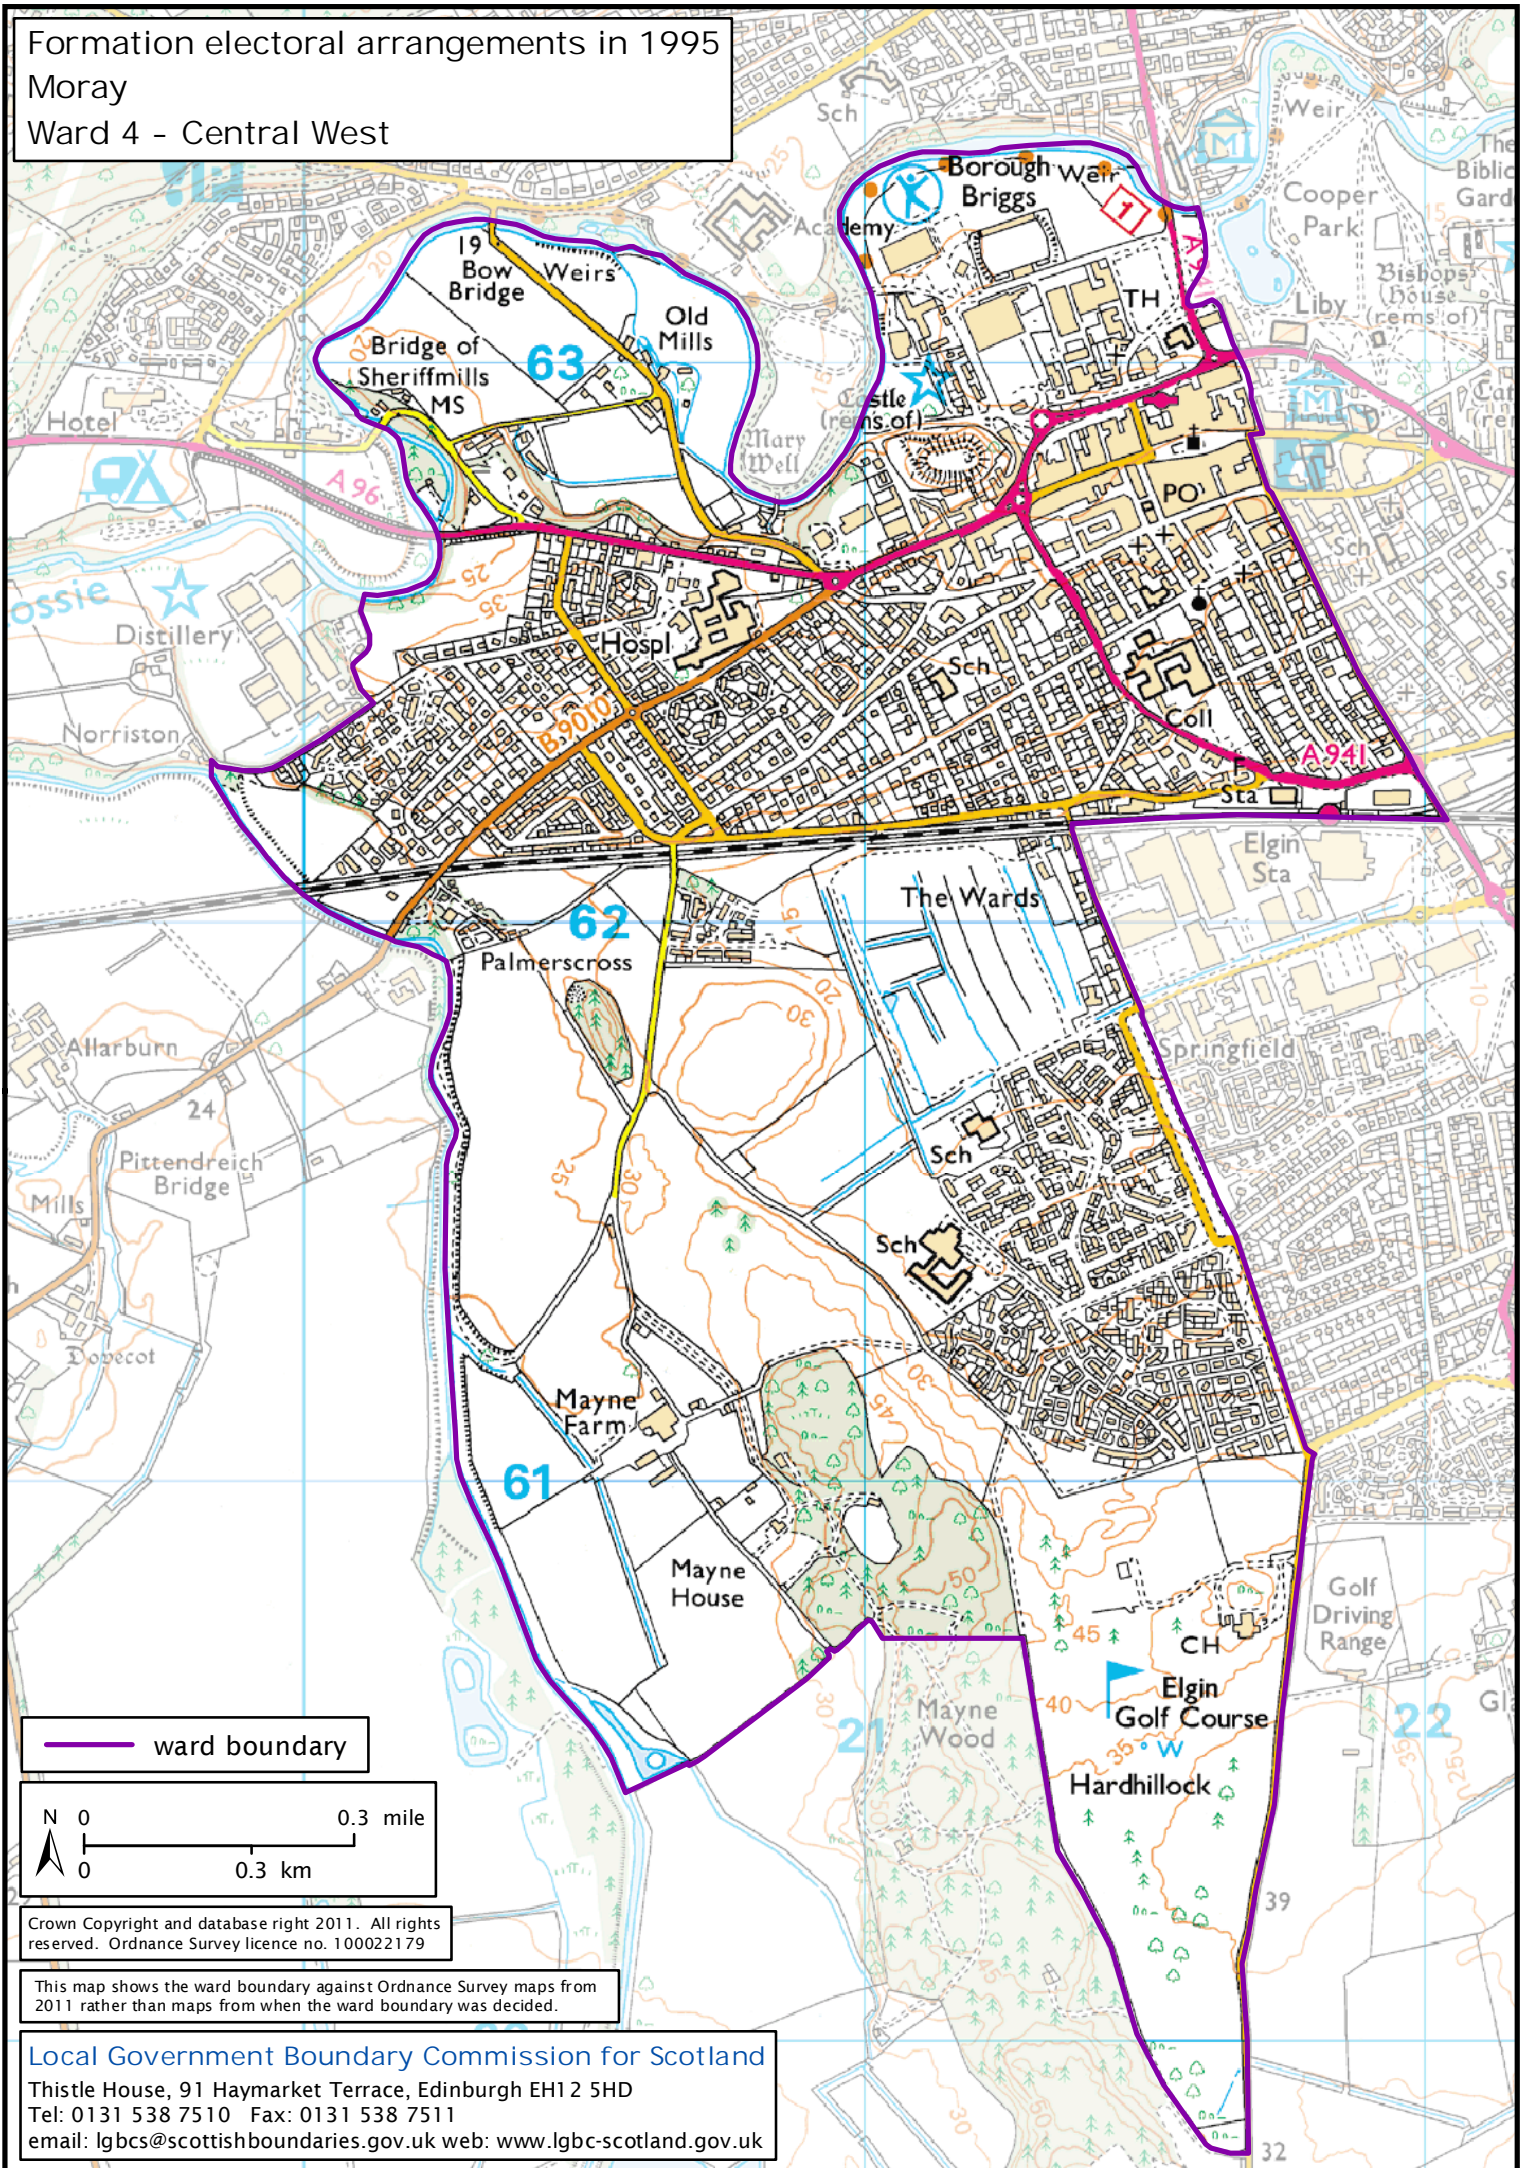

Formation electoral arrangements in 1995

Moray

Ward 4 - Central West

ward boundary

Crown Copyright and database right 2011. All rights reserved. Ordnance Survey licence no. 100022179

This map shows the ward boundary against Ordnance Survey maps from 2011 rather than maps from when the ward boundary was decided.