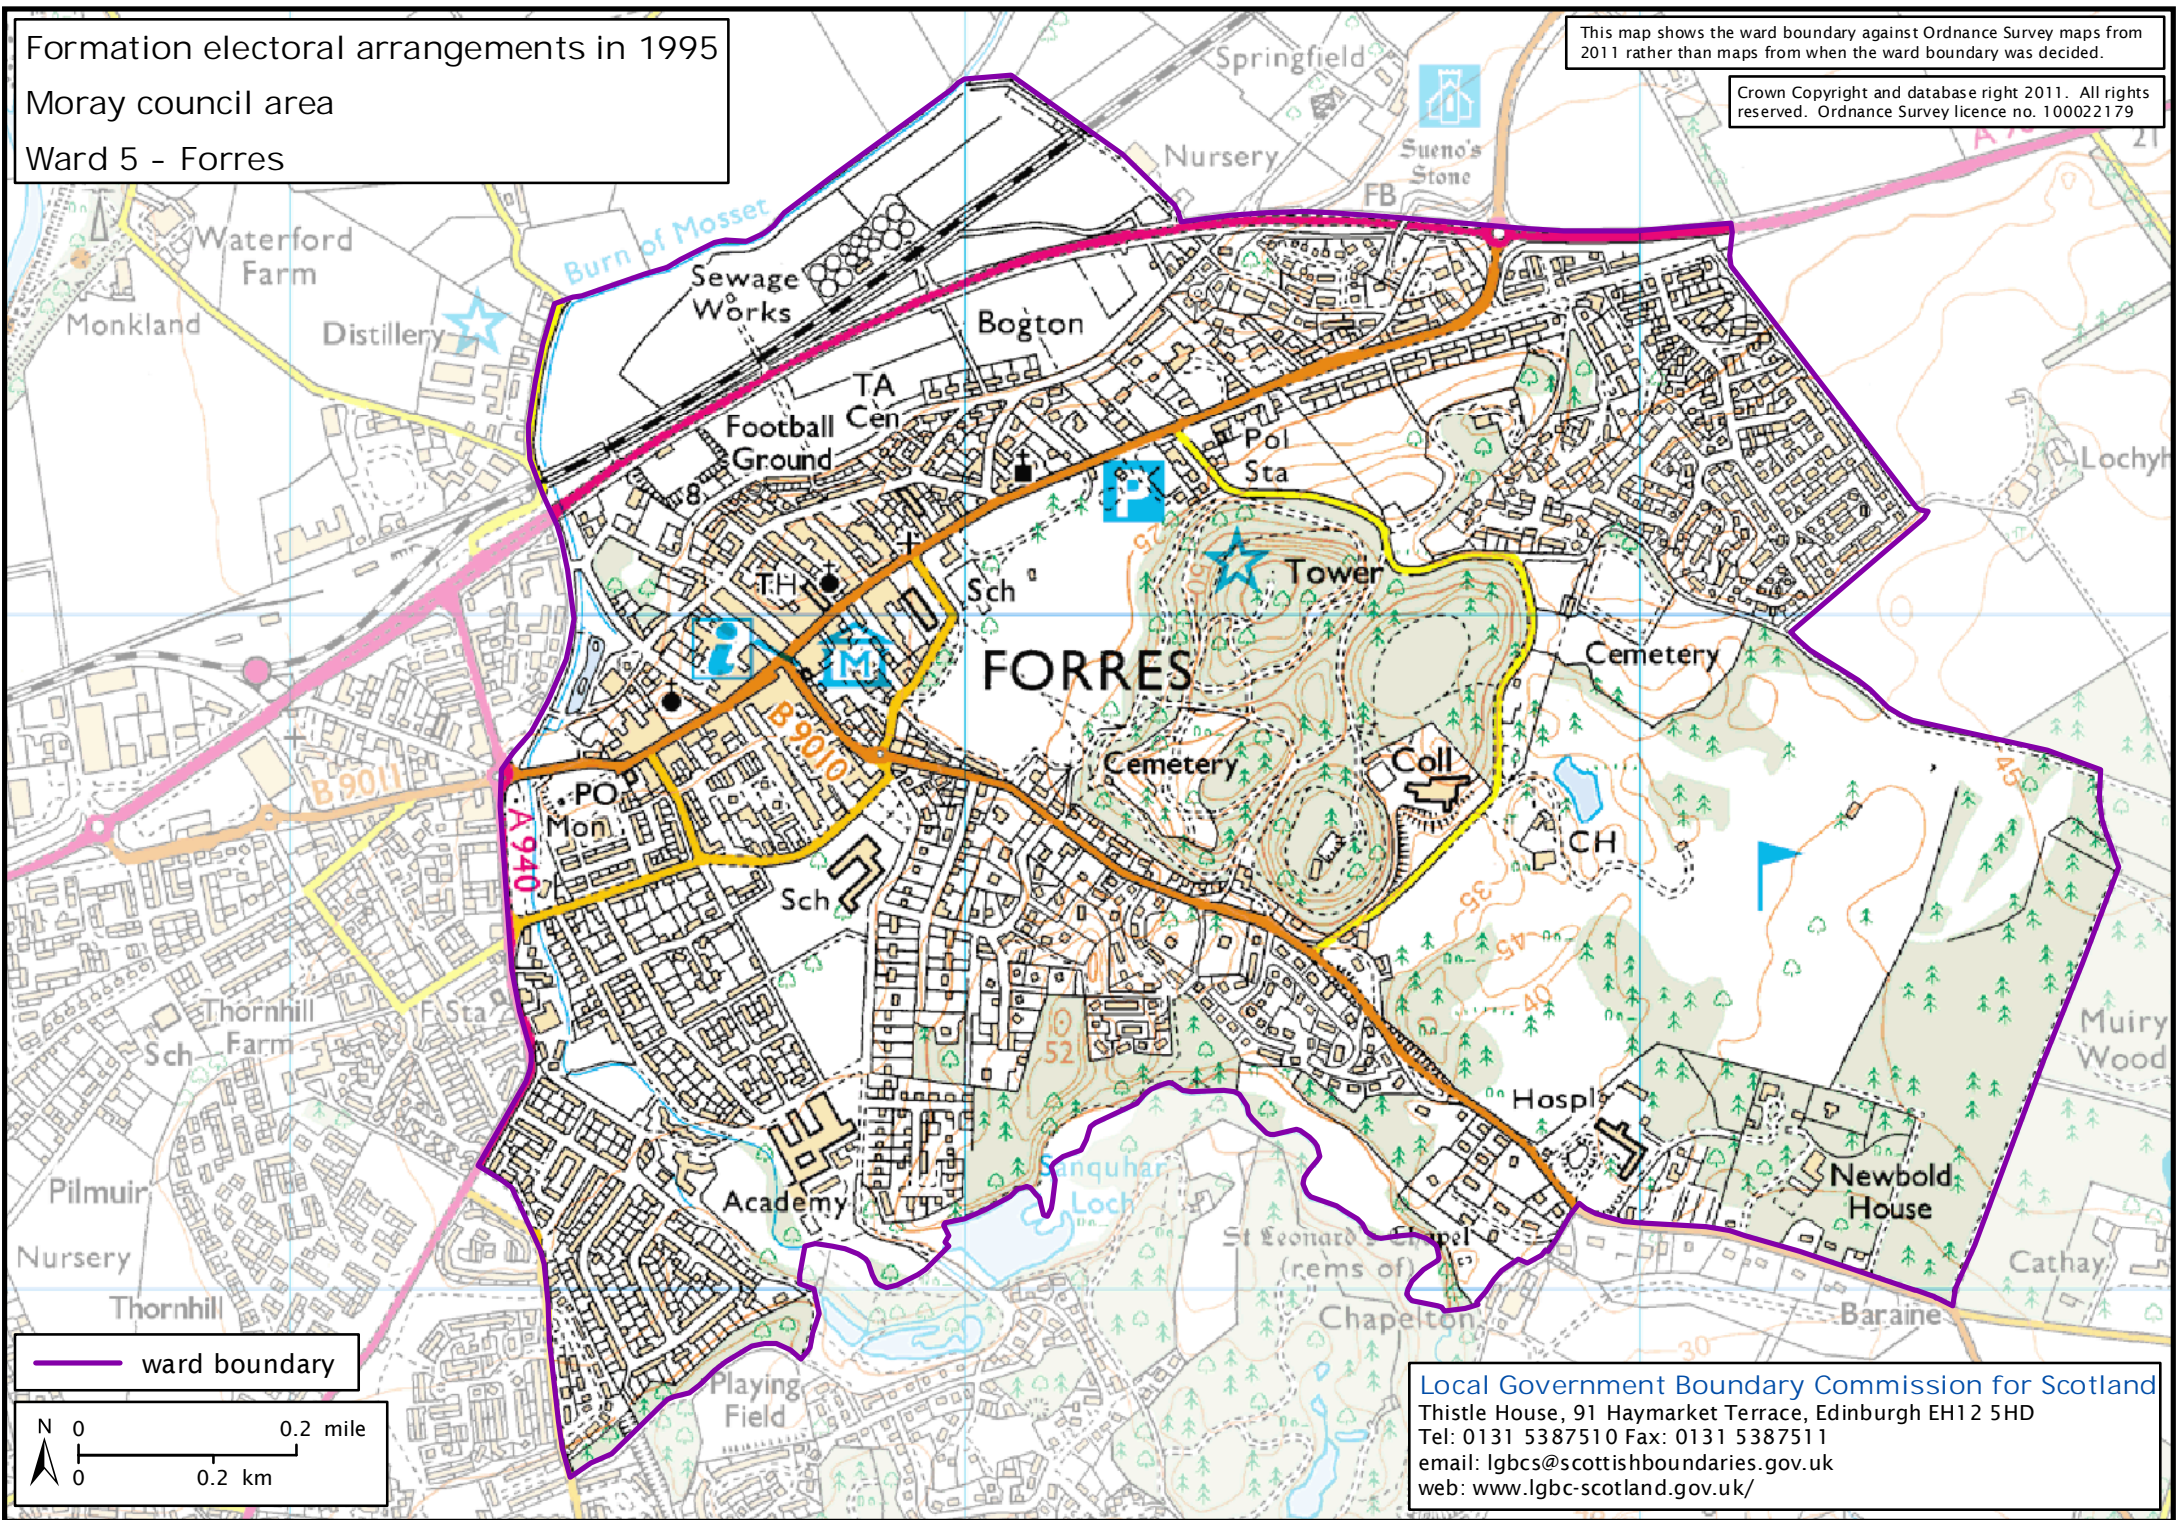

Formation electoral arrangements in 1995

Moray council area

Ward 5 - Forres

This map shows the ward boundary against Ordnance Survey maps from 2011 rather than maps from when the ward boundary was decided.

Crown Copyright and database right 2011. All rights reserved. Ordnance Survey licence no. 100022179

ward boundary

Local Government Boundary Commission for Scotland
Thistle House, 91 Haymarket Terrace, Edinburgh EH12 5HD
Tel: 0131 5387510 Fax: 0131 5387511
email: lgbcs@scottishboundaries.gov.uk
web: www.lgbc-scotland.gov.uk/