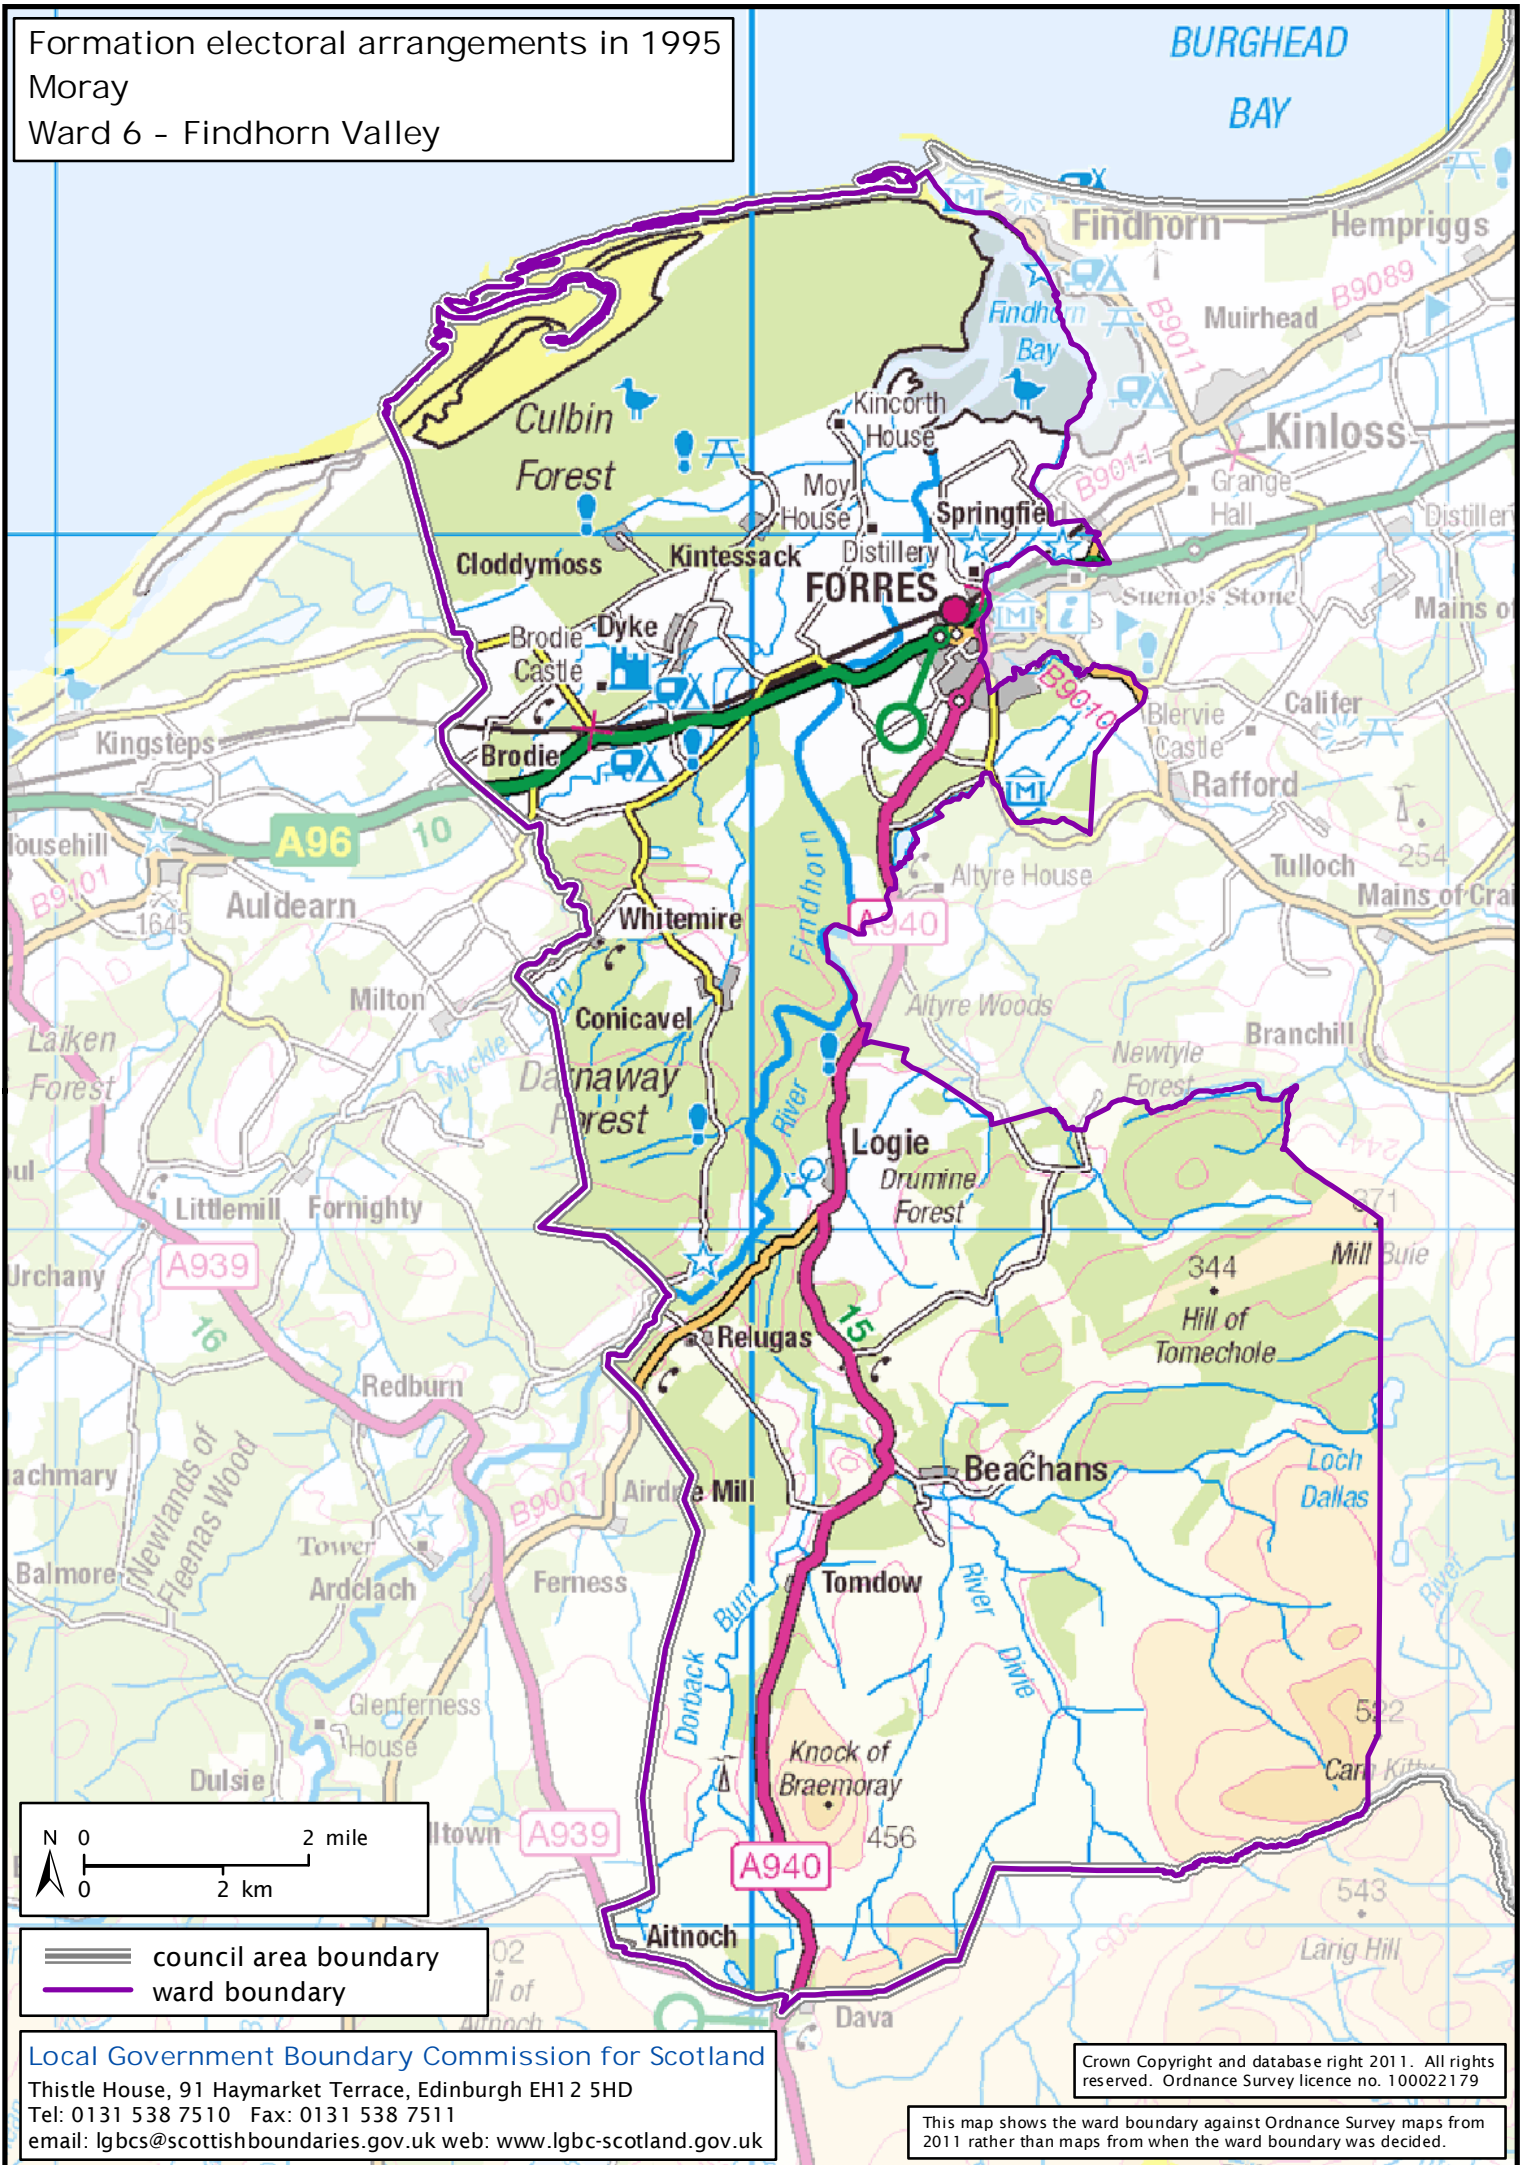

Formation electoral arrangements in 1995

Moray

Ward 6 - Findhorn Valley

— council area boundary
— ward boundary

Local Government Boundary Commission for Scotland
Thistle House, 91 Haymarket Terrace, Edinburgh EH12 5HD
Tel: 0131 538 7510 Fax: 0131 538 7511
email: lgbc@scottishboundaries.gov.uk web: www.lgbc-scotland.gov.uk

Crown Copyright and database right 2011. All rights reserved. Ordnance Survey licence no. 100022179

This map shows the ward boundary against Ordnance Survey maps from 2011 rather than maps from when the ward boundary was decided.