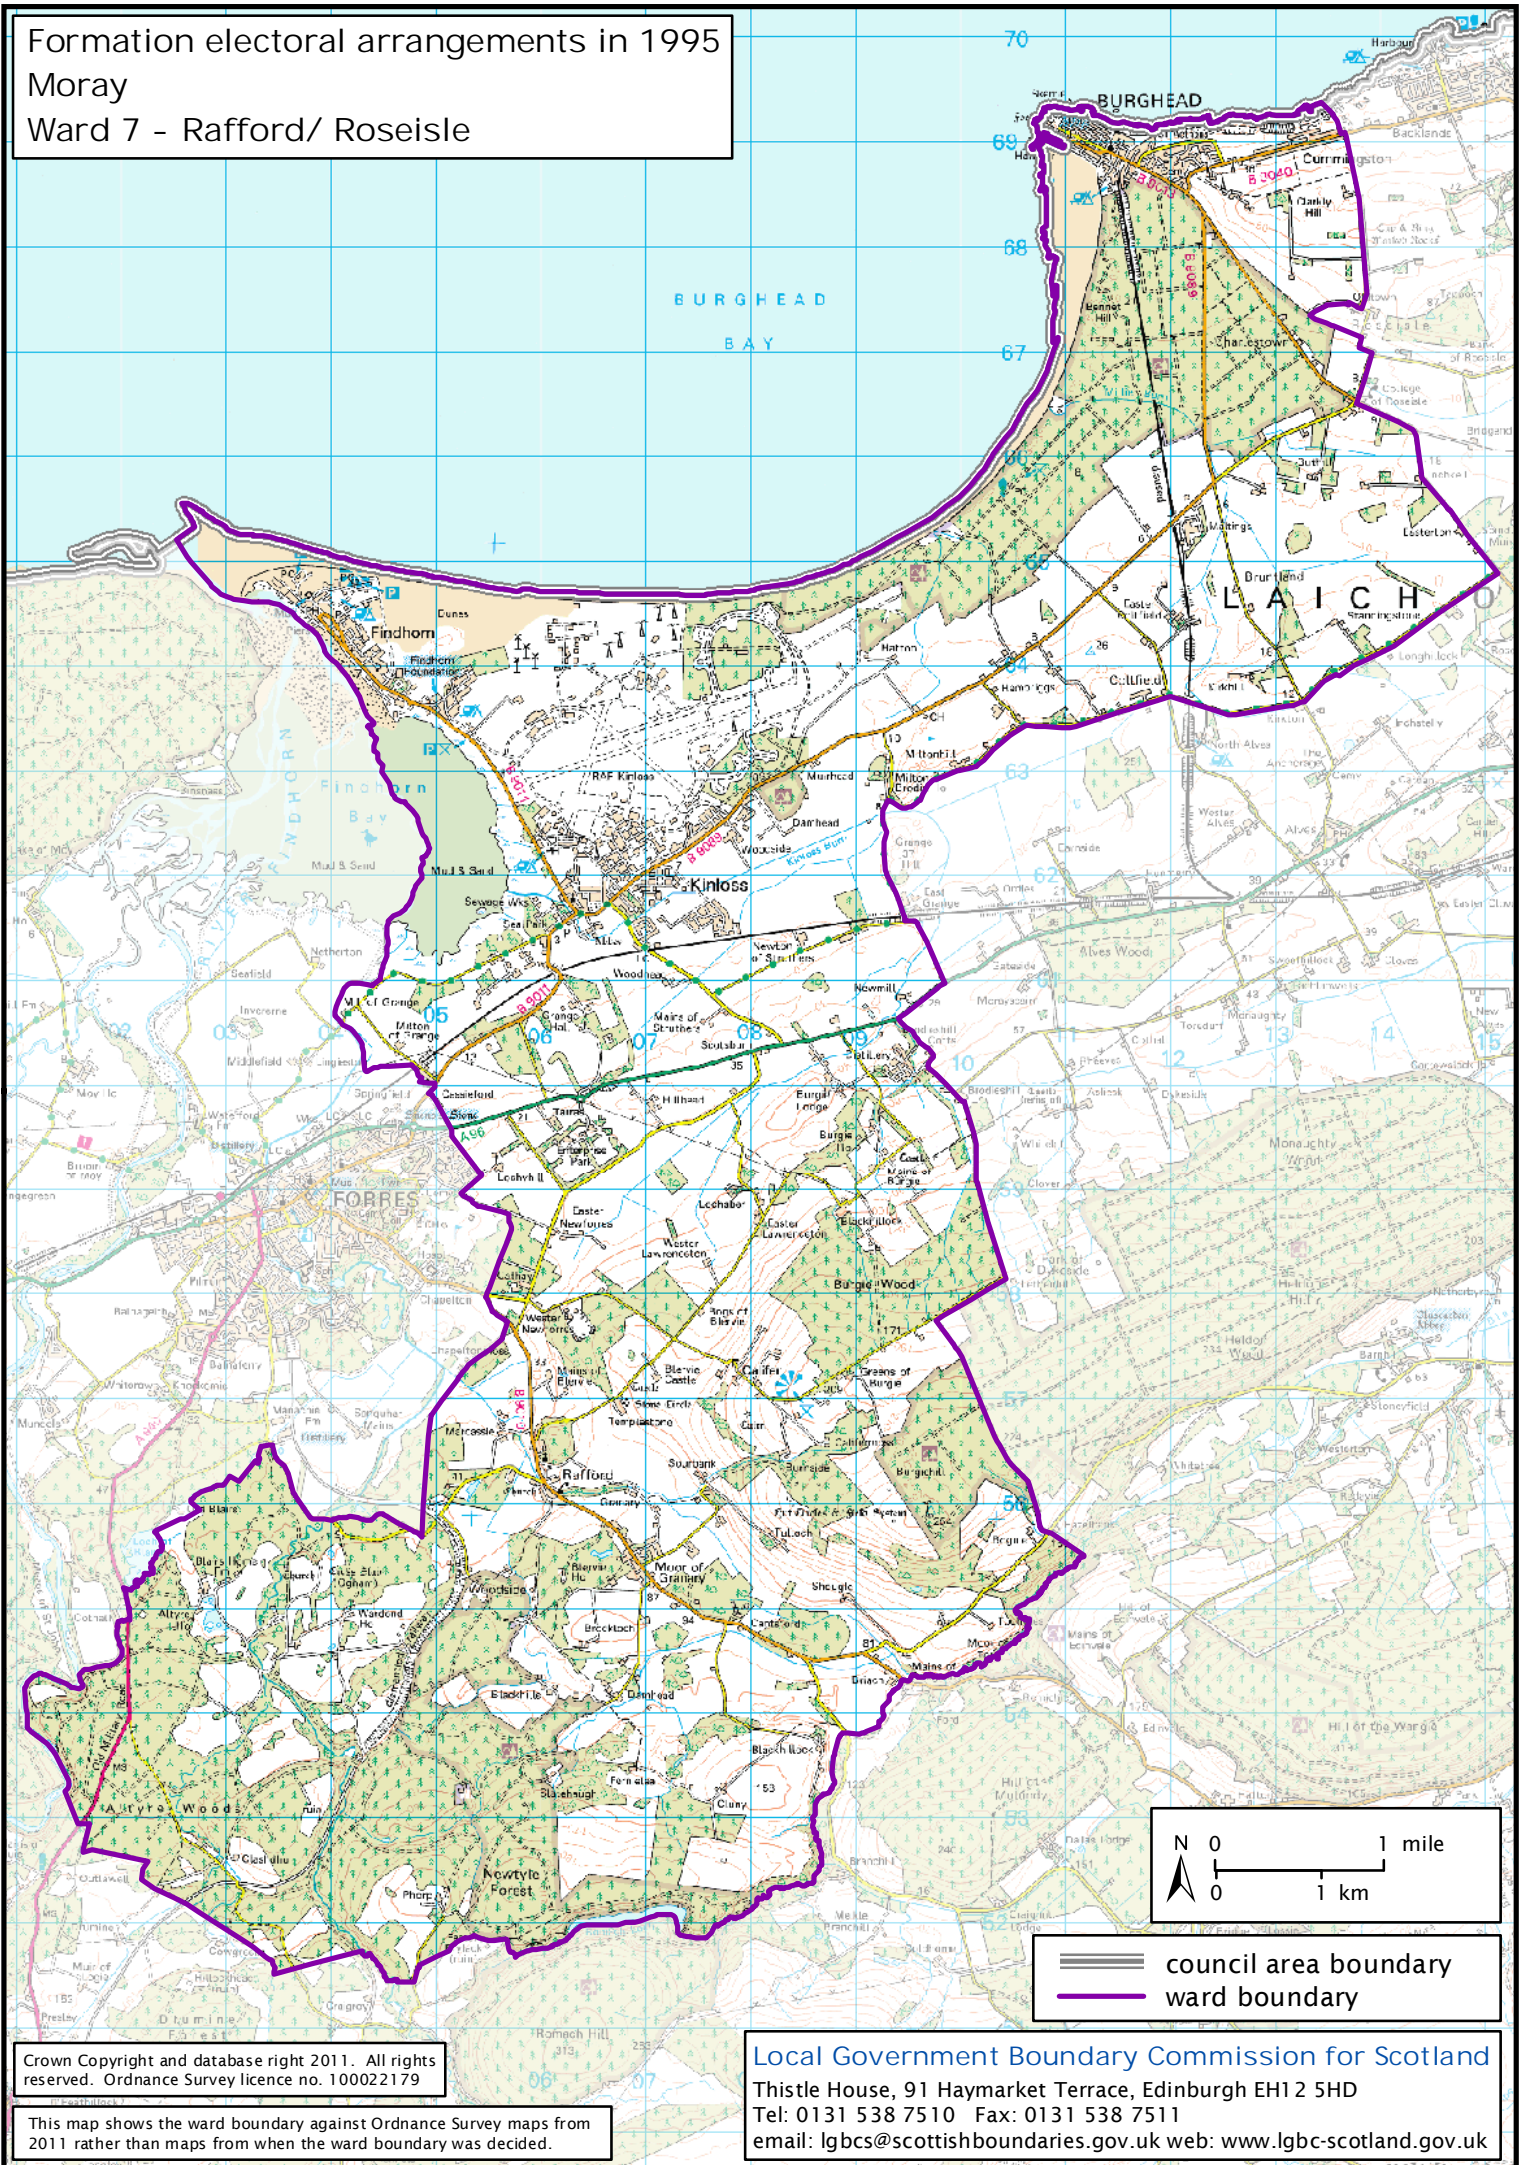

Formation electoral arrangements in 1995

Moray

Ward 7 - Rafford/ Roseisle

Crown Copyright and database right 2011. All rights reserved. Ordnance Survey licence no. 100022179

This map shows the ward boundary against Ordnance Survey maps from 2011 rather than maps from when the ward boundary was decided.