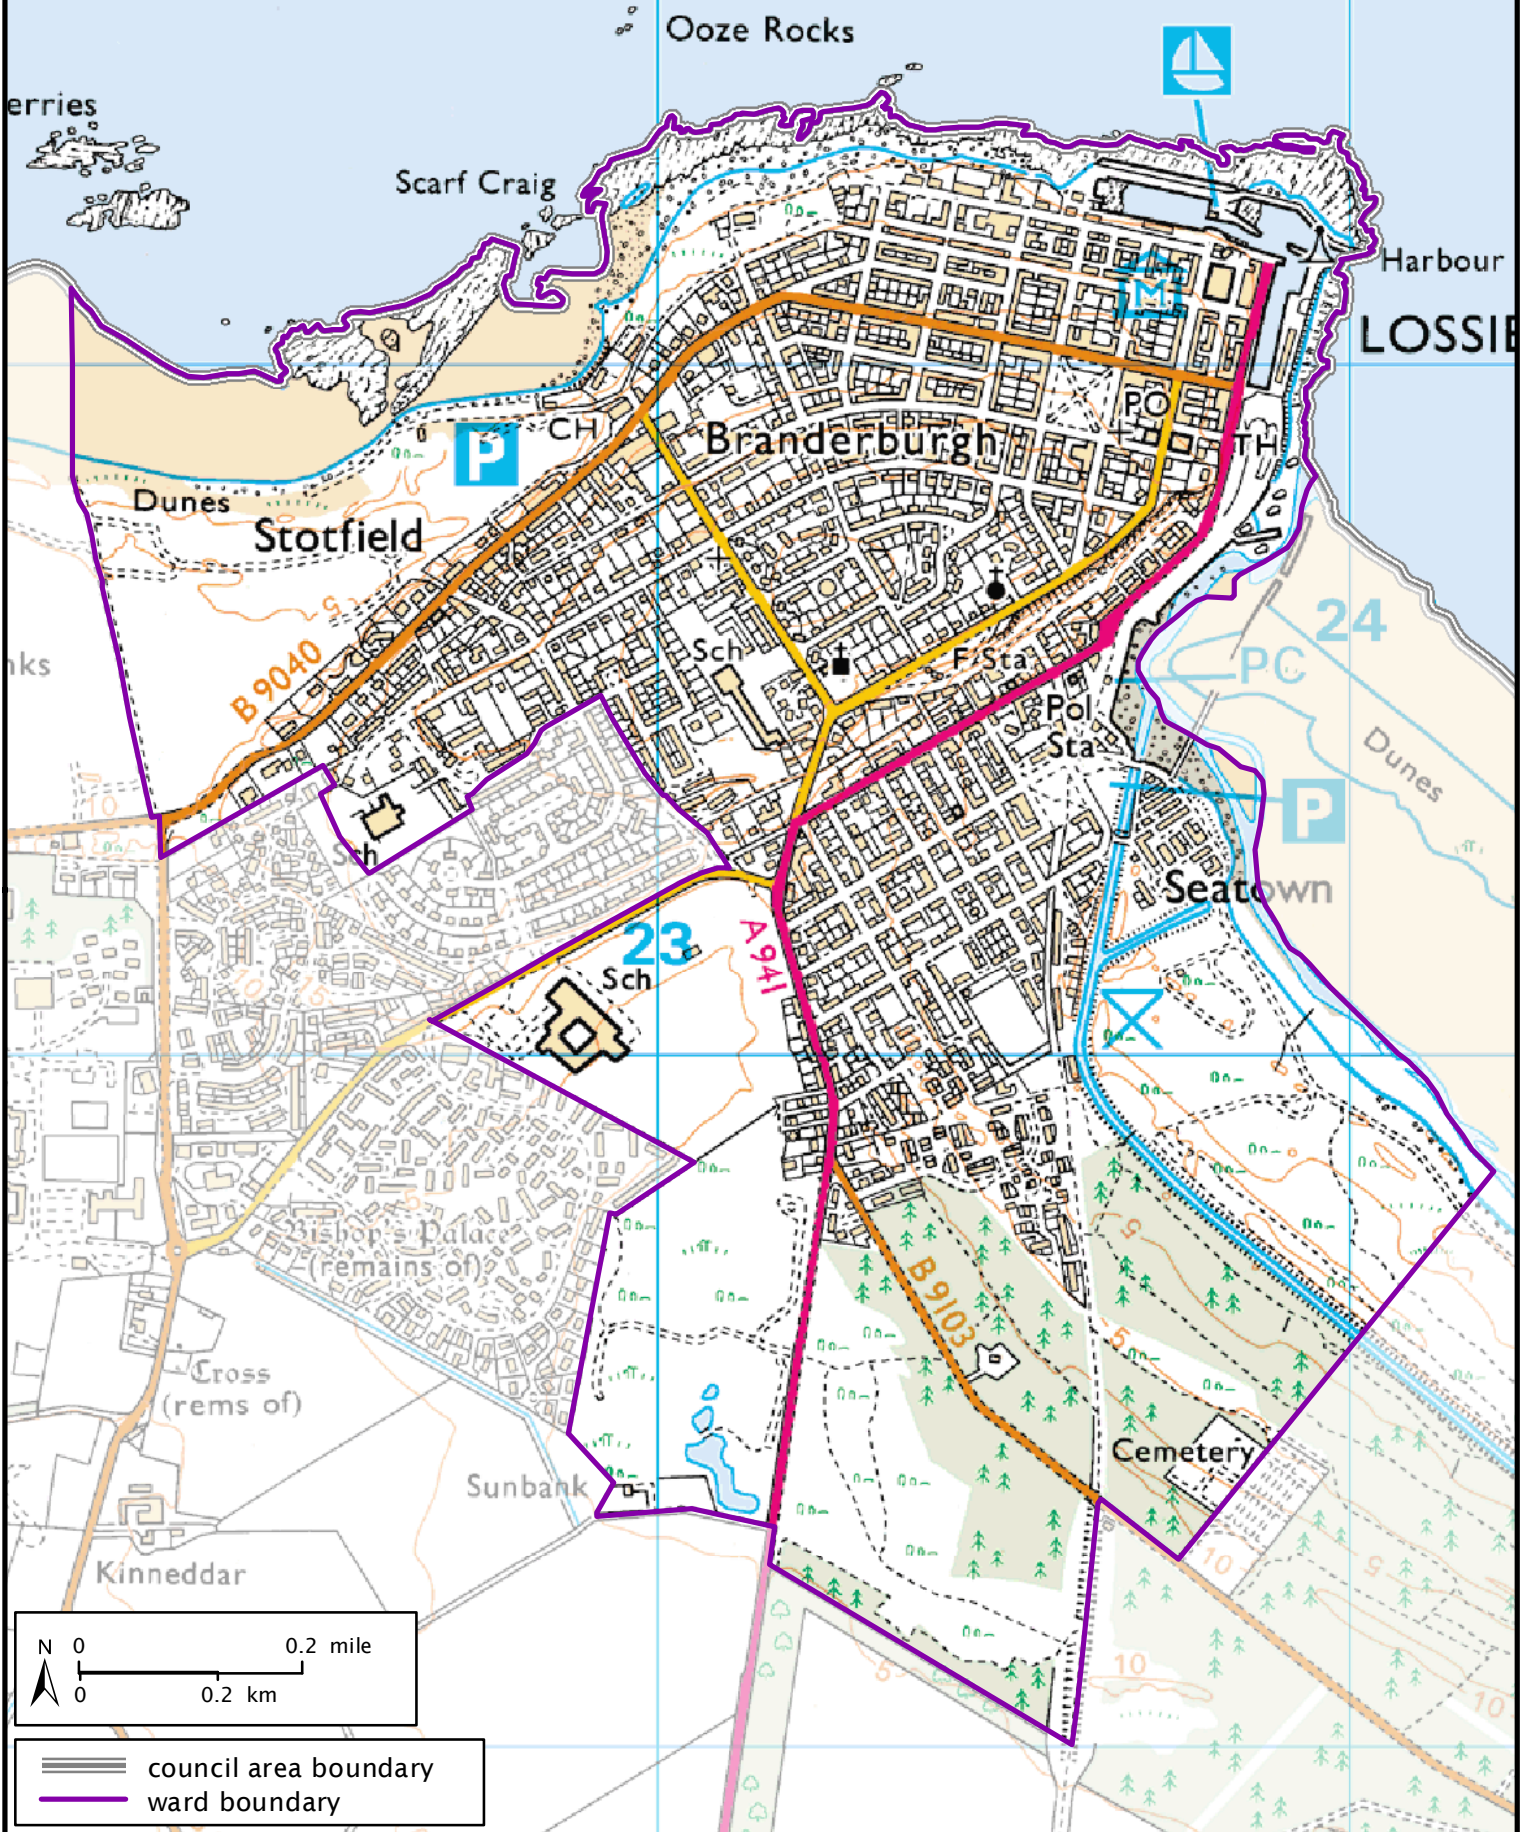

Formation electoral arrangements in 1995

Moray

Ward 9 - Lossiemouth

Local Government Boundary Commission for Scotland

Thistle House, 91 Haymarket Terrace, Edinburgh EH1 2 5HD

Tel: 0131 538 7510 Fax: 0131 538 7511

email: lgbc@scottishboundaries.gov.uk web: www.lgbc-scotland.gov.uk

Crown Copyright and database right 2011. All rights reserved. Ordnance Survey licence no. 100022179

This map shows the ward boundary against Ordnance Survey maps from 2011 rather than maps from when the ward boundary was decided.